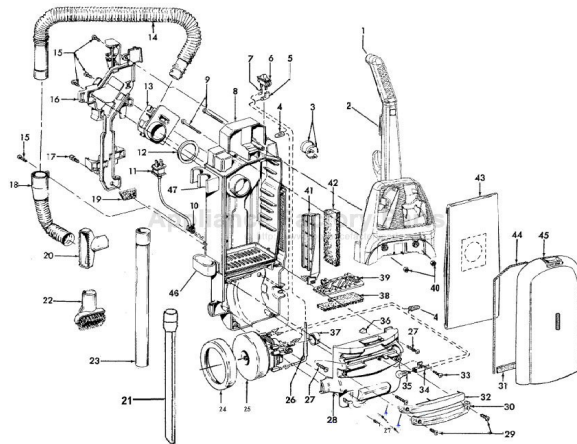

[Find Your HOOVER Vacuum Cleaner Parts - Select From 1456 Models](#)

----- Manual continues below part list -----