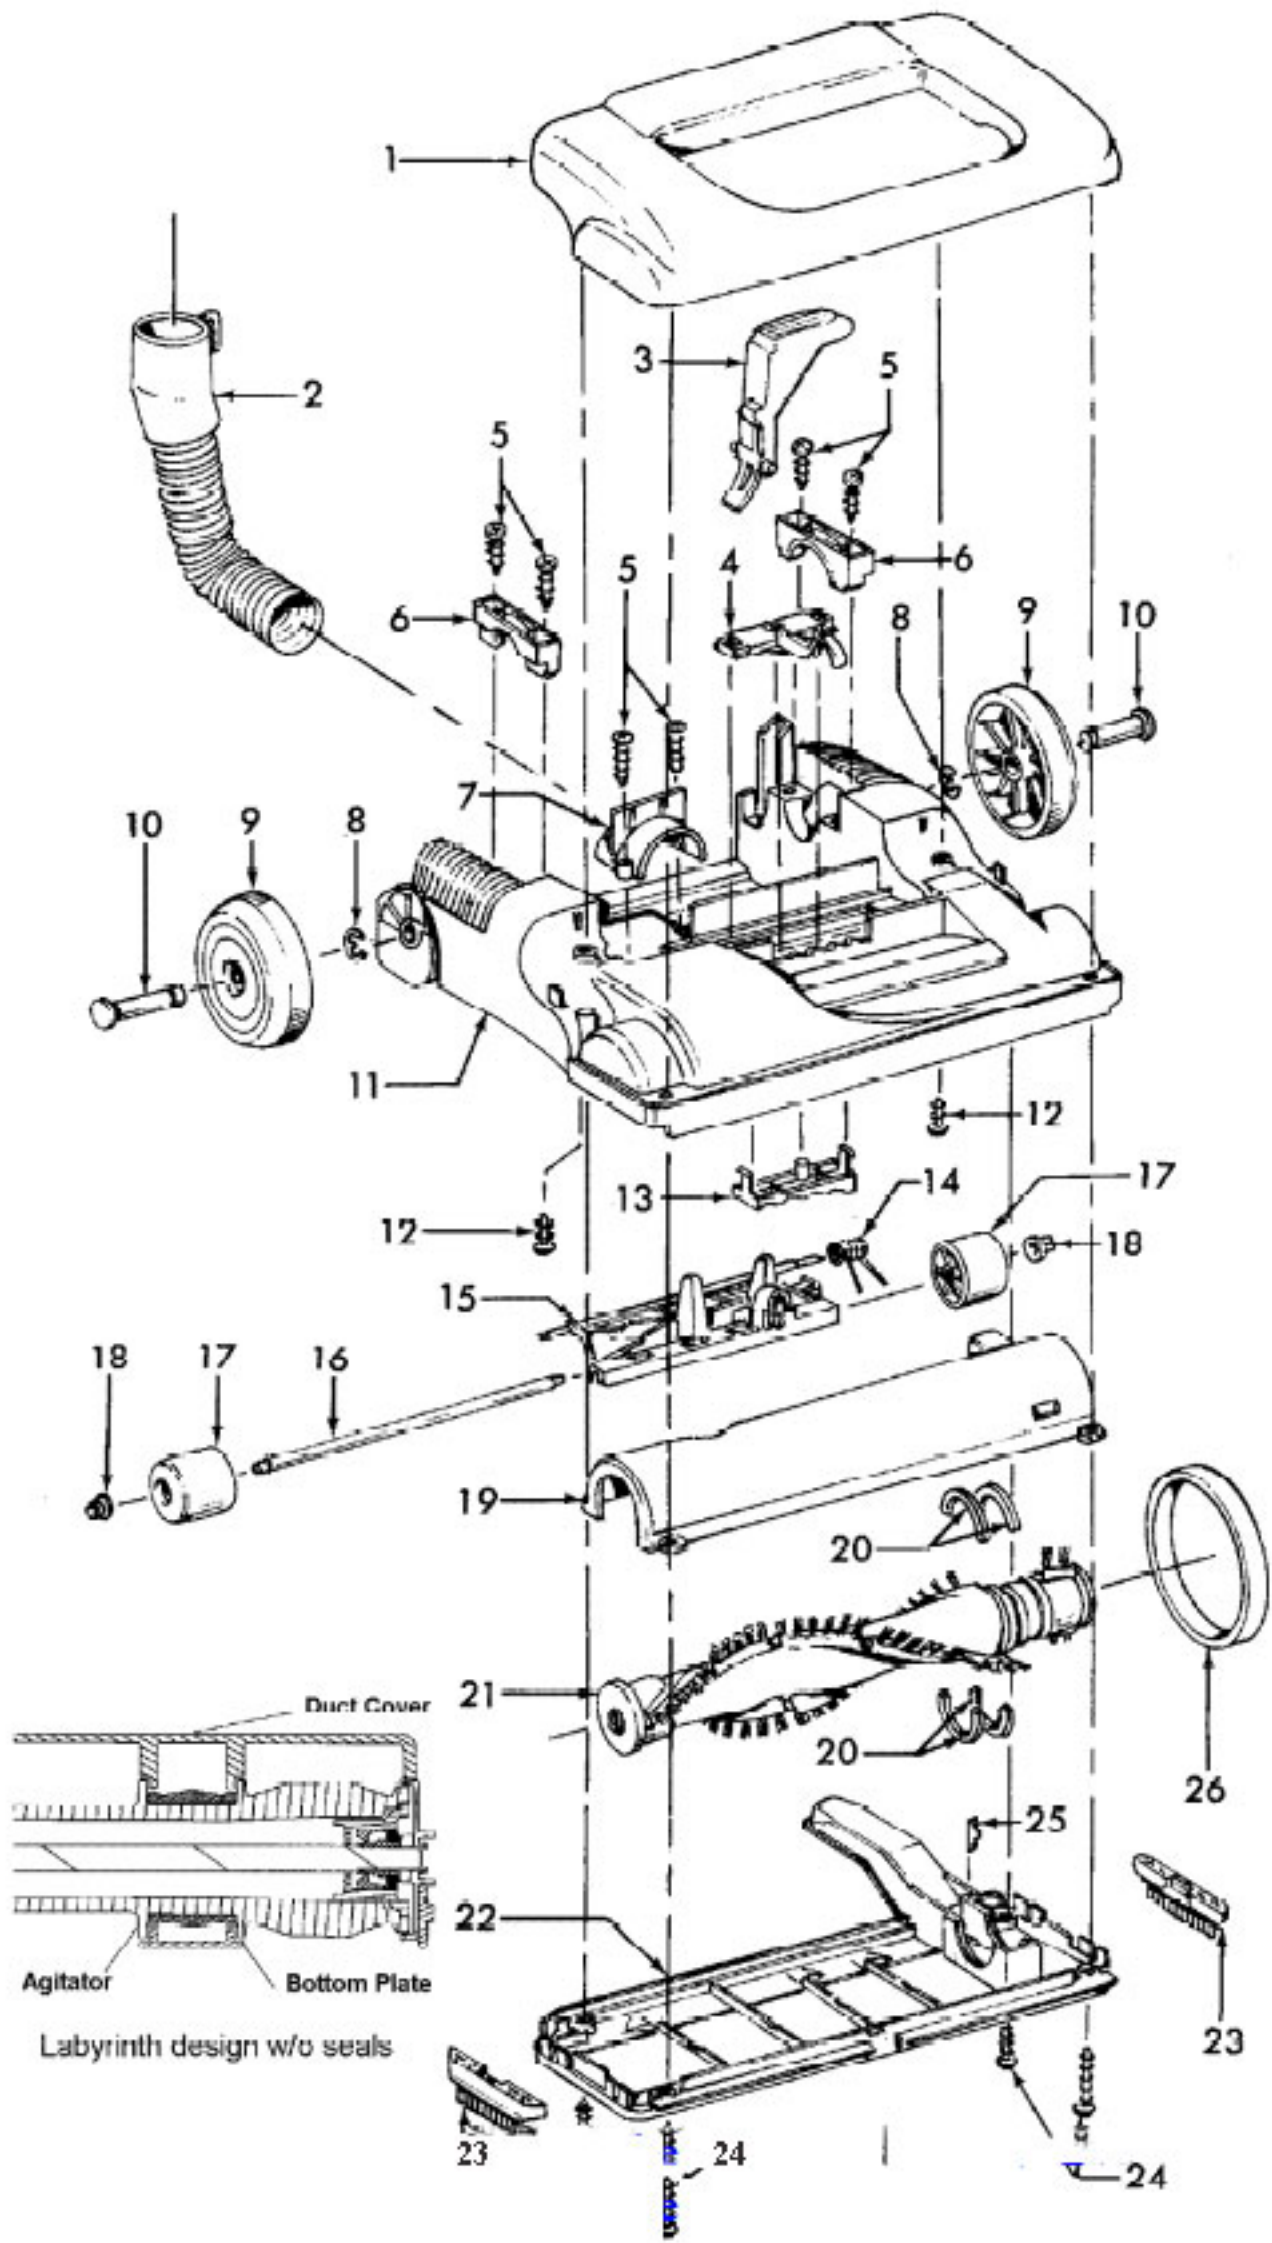

Item	Part Number	Part Description	Alt Part	Series	Qty
1	92001071	STD HOOD-15 IN-AG		10	1
2	43431005	HOSE DOOR ASSEM-SERVICE		10	1
3	38458043	HANDLE RELEASE LEVER		10	1
4	40309004	NOZZLE ADJ LEVER & CAM KIT		10	1
5	21447072	SCREW		10	1
6	36131094	TRUNNION COVER-ABE		10	1
7	36171044	HOSE CLAMP-ABE		10	1
8	160017-	LOCK RING		10	1
9	38522077	REAR WHEEL		10	1
10	32434008	REAR AXLE-AAX-U5433-	32434007	10	1
11	37242123	MAIN BODY-ABEY		10	1
12	21447228	SCREW-SELF-TAPPING		10	1
13	40309004	NOZZLE ADJ LEVER & CAM KIT		10	1
14	38355010	TORSION SPRING		10	1
15	36432027	FRONT WHEEL SUPPORT-CP		10	1
	43248057	FRONT WHEEL ASSEMBLY	43248064	10	1
16	32541003	WHEEL SHAFT		10	1
17	38521004	FRONT WHEEL	43248064	10	1
18	36131056	WHEEL RETAINER - BZ		10	1
19	40309026	BTM PLATE/DUCT 15 SERVICE		10	1
20	38781053	AGITATOR PULLEY SEAL		10	1
21	48414115	AGITATOR-15-SERVICE		10	1
22	40309026	BTM PLATE/DUCT 15 SERVICE		10	1
23	39511004	LITTER PICKER		10	2
24	21447121	SCREW		10	1
25	13261AY-	RIB SHOE	013261AY	10	1
26	38528033	BELT		10	1