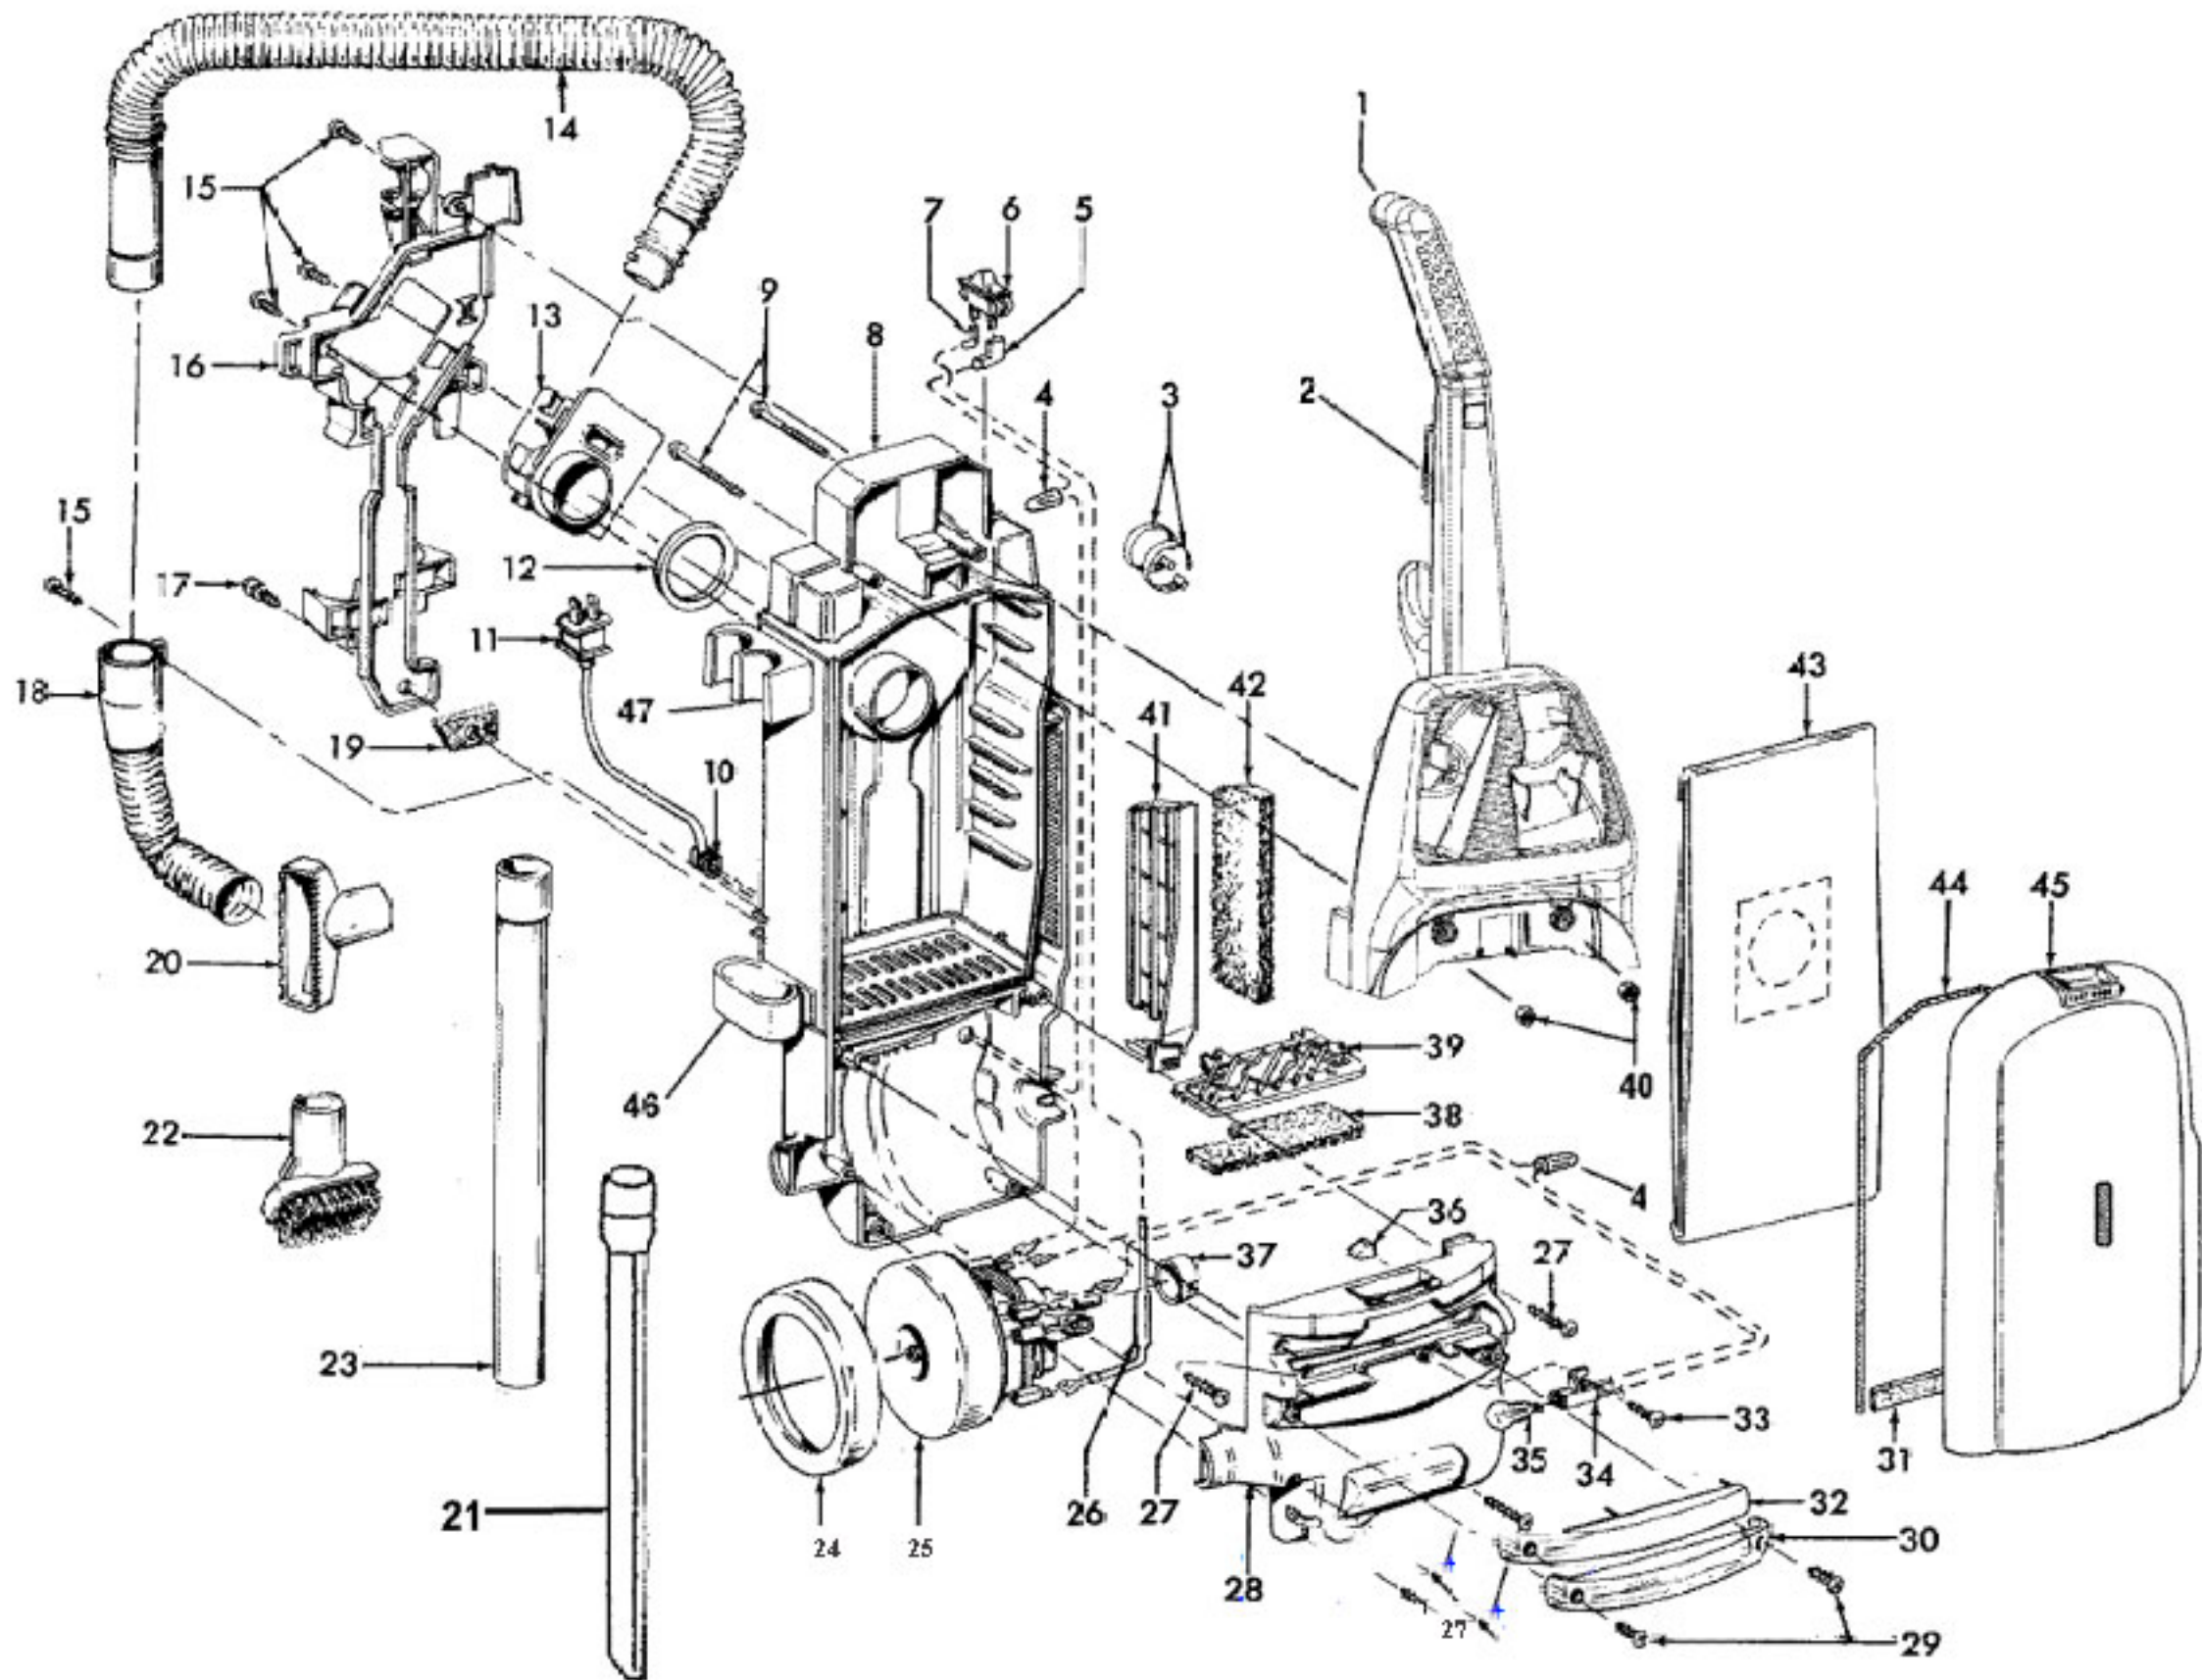

----- Manual continues below part list -----

Available Replacement Parts for HOOVER U5416-900

H-4010100Y	BAG VACUUM CLEANER OEM HOOVER 3 PACK
HR-1805	FITLER HOOVER 2 PACK AFTERMARKET
HR-1832	FILTER FOR VACUUM 2 pack
HR-2015	ROLLER BRUSH ASSY
K-109289	BULB
FA-3035	ATTACHMENT CORD ASSY
H-36426034	Secondary filter retainer.
H-43244005	Rear wheel
H-40110004	FOAM FILTER,2PK, READ EXT INFO
H-43248057	front wheel assy
H-38528033	BELT, FLAT, 1PK

Item	Part Number	Part Description	Alt Part	Series	Qty
1	92001071	STD HOOD-15 IN-AG		10	1
2	43431005	HOSE DOOR ASSEM-SERVICE		10	1
3	38458043	HANDLE RELEASE LEVER		10	1
4	40309004	NOZZLE ADJ LEVER & CAM KIT		10	1
5	21447072	SCREW		10	1
6	36131094	TRUNNION COVER-ABE		10	1
7	36171044	HOSE CLAMP-ABE		10	1
8	160017-	LOCK RING		10	1
9	38522077	REAR WHEEL		10	1
10	32434008	REAR AXLE-AAX-U5433-	32434007	10	1
11	37242123	MAIN BODY-ABEY		10	1
12	21447228	SCREW-SELF-TAPPING		10	1
13	40309004	NOZZLE ADJ LEVER & CAM KIT		10	1
14	38355010	TORSION SPRING		10	1
15	36432027	FRONT WHEEL SUPPORT-CP		10	1
	43248057	FRONT WHEEL ASSEMBLY	43248064	10	1
16	32541003	WHEEL SHAFT		10	1
17	38521004	FRONT WHEEL	43248064	10	1
18	36131056	WHEEL RETAINER - BZ		10	1
19	40309026	BTM PLATE/DUCT 15 SERVICE		10	1
20	38781053	AGITATOR PULLEY SEAL		10	1
21	48414115	AGITATOR-15-SERVICE		10	1
22	40309026	BTM PLATE/DUCT 15 SERVICE		10	1
23	39511004	LITTER PICKER		10	2
24	21447121	SCREW		10	1
25	13261AY-	RIB SHOE	013261AY	10	1
26	38528033	BELT		10	1