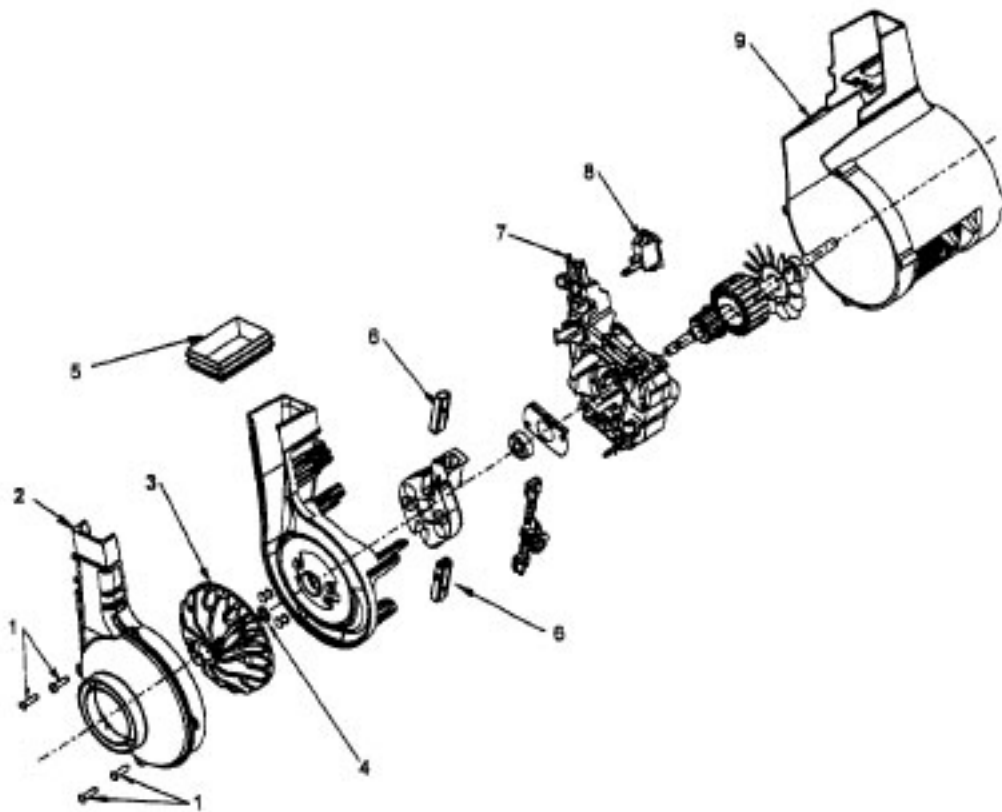

Motor - 43576200 - 12 Amp
43576199 - 12 Amp
43576204 - 8 Amp
43576205 - 12 Amp

Breathe Easy - WidePath Models
Elite / Legacy Style Models
Breathe Easy with headlight Models
Non- Headlight Elite / Legacy Models

Ref. No.	Part No.	Description
	43576200	Motor Assembly Complete
	43576199	Motor Assembly Complete
	43576204	Motor Assembly Complete
	43576205	Motor Assembly Complete
1	214793DA	Screw-Self Tapping (4)
2	38736033	Fan Chamber
3	43565006	Fan/Nut Assembly
4	21312793	Washer
5	38783020	Duct Seal
6	41311022	Motor Brush Assem. (2)
7	36914006	Switch Bus Bar
8	28161068	Switch Assembly
9	37194046	Motor End Cap Assembly -ABE