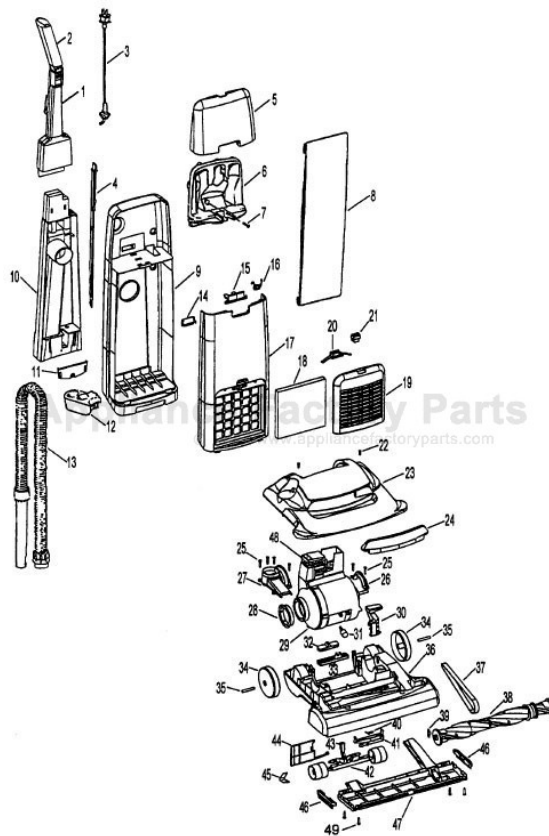

# HOOVER U5258-900 Owner's Manual

[Shop genuine replacement parts for HOOVER  
U5258-900](#)

[Find Your HOOVER Vacuum Cleaner Parts - Select From 1456 Models](#)

----- Manual continues below part list -----

## Available Replacement Parts for HOOVER U5258-900

<a href="#">H-4010100Z</a>	BAG OEM HOOVER 3 PACK
<a href="#">H-38528040</a>	BELT VACUUM HOOVER OEM (1 PACK)
<a href="#">HR-2015</a>	ROLLER BRUSH ASSY
<a href="#">K-109289</a>	BULB

Ref. No.	Part No.	Description
	43576200	Motor Assembly Complete
	43576199	Motor Assembly Complete
	43576204	Motor Assembly Complete
	43576205	Motor Assembly Complete
1	214793DA	Screw-Self Tapping (4)
2	38736033	Fan Chamber
3	43565006	Fan/Nut Assembly
4	21312793	Washer
5	38783020	Duct Seal
6	41311022	Motor Brush Assem. (2)
7	36914006	Switch Bus Bar
8	28161068	Switch Assembly
9	37194046	Motor End Cap Assembly -ABE