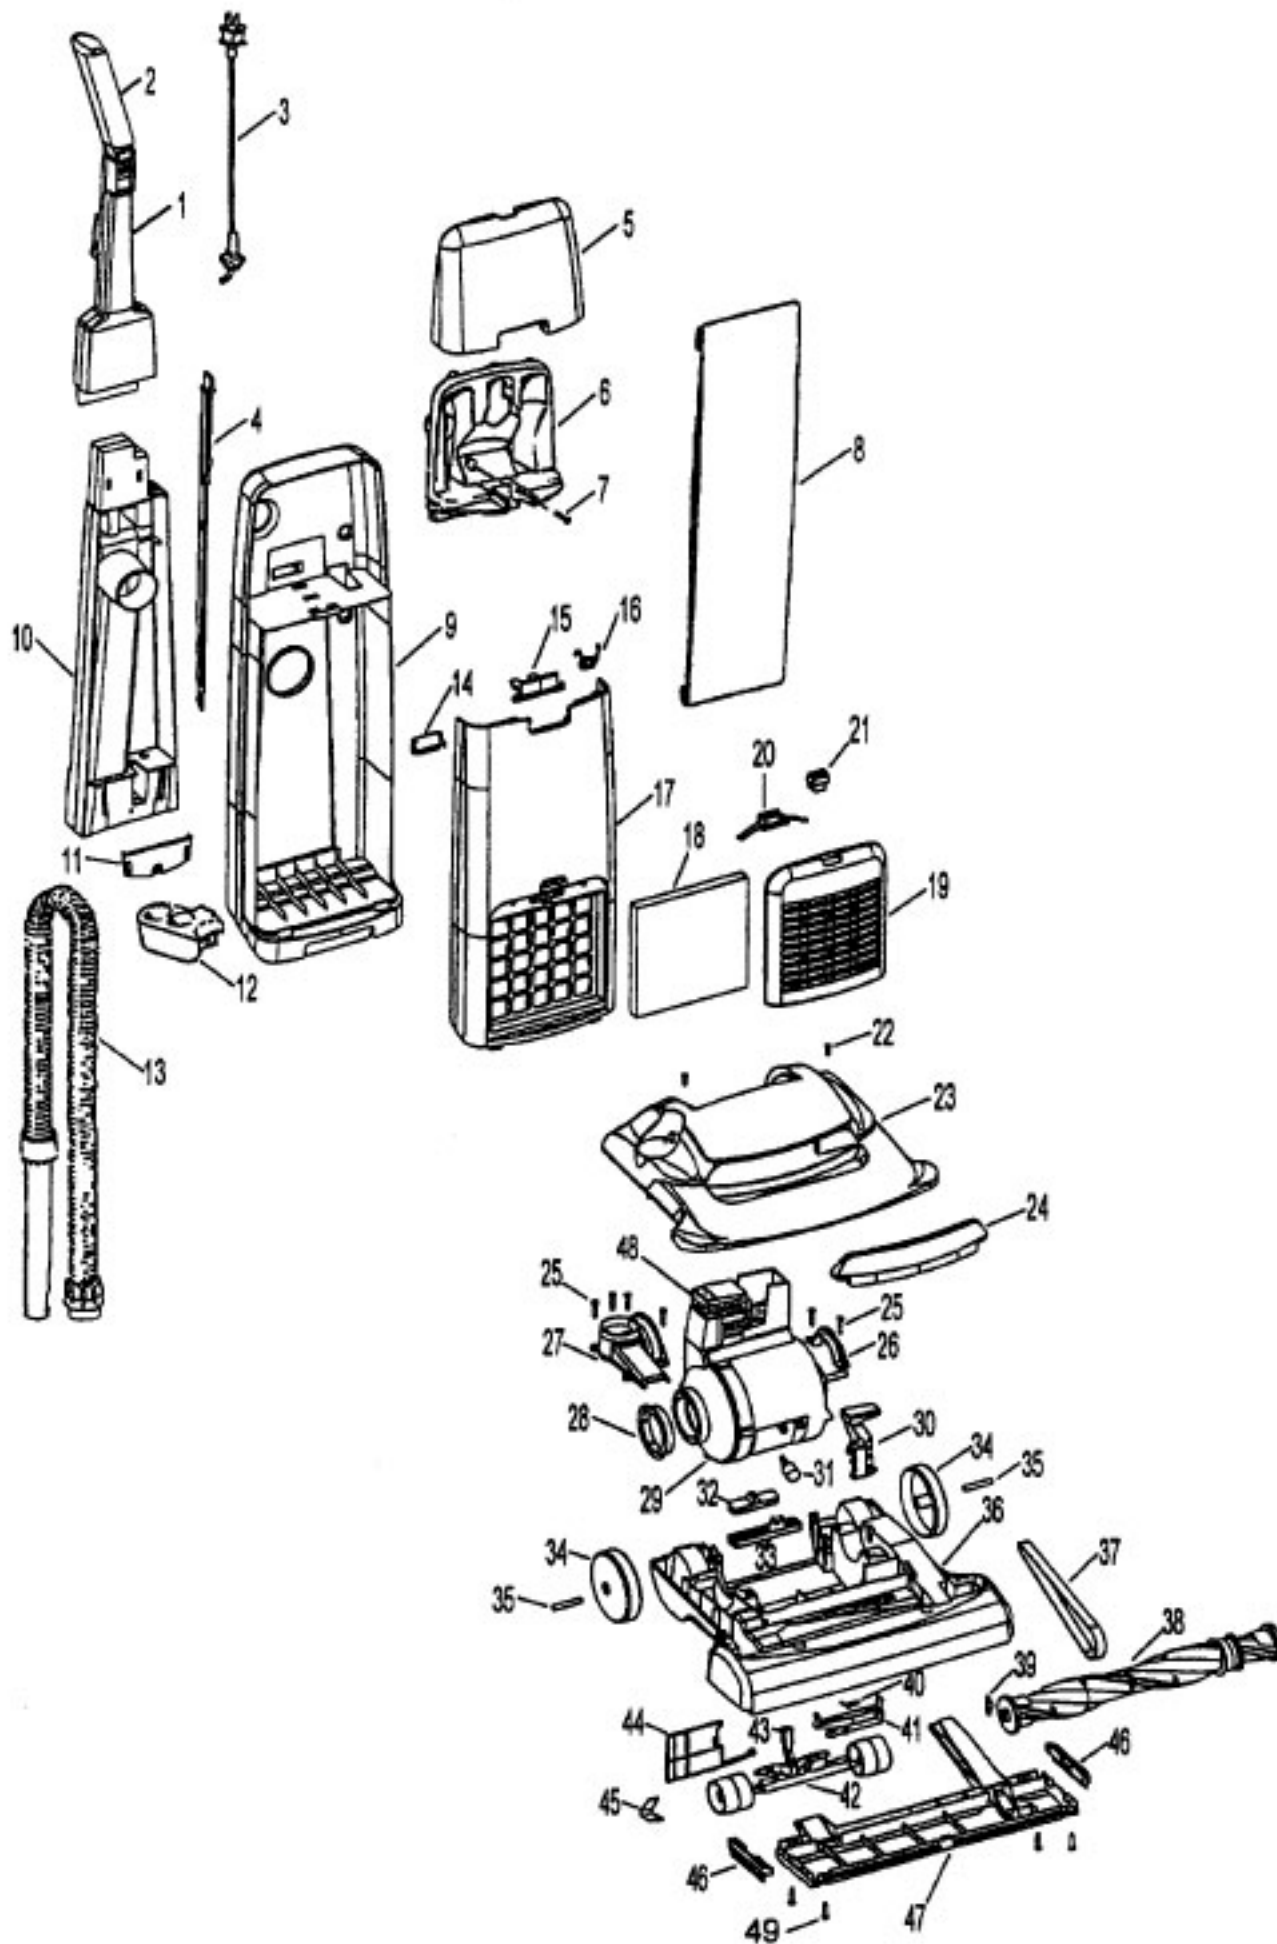

# HOOVER U5258-900 Owner's Manual

[Shop genuine replacement parts for HOOVER  
U5258-900](#)

[Find Your HOOVER Vacuum Cleaner Parts - Select From 1456 Models](#)

----- Manual continues below part list -----

## Available Replacement Parts for HOOVER U5258-900

<a href="#">H-4010100Z</a>	BAG OEM HOOVER 3 PACK
<a href="#">H-38528040</a>	BELT VACUUM HOOVER OEM (1 PACK)
<a href="#">HR-2015</a>	ROLLER BRUSH ASSY
<a href="#">K-109289</a>	BULB

Ref. No.	Part No.	Description
	43576200	Motor Assembly Complete
	43576199	Motor Assembly Complete
	43576204	Motor Assembly Complete
	43576205	Motor Assembly Complete
1	214793DA	Screw-Self Tapping (4)
2	38736033	Fan Chamber
3	43565006	Fan/Nut Assembly
4	21312793	Washer
5	38783020	Duct Seal
6	41311022	Motor Brush Assem. (2)
7	36914006	Switch Bus Bar
8	28161068	Switch Assembly
9	37194046	Motor End Cap Assembly -ABE