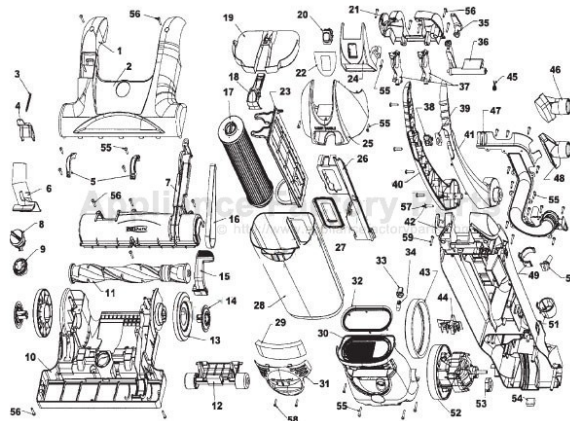

[Find Your HOOVER Vacuum Cleaner Parts - Select From 1456 Models](#)

----- Manual continues below part list -----