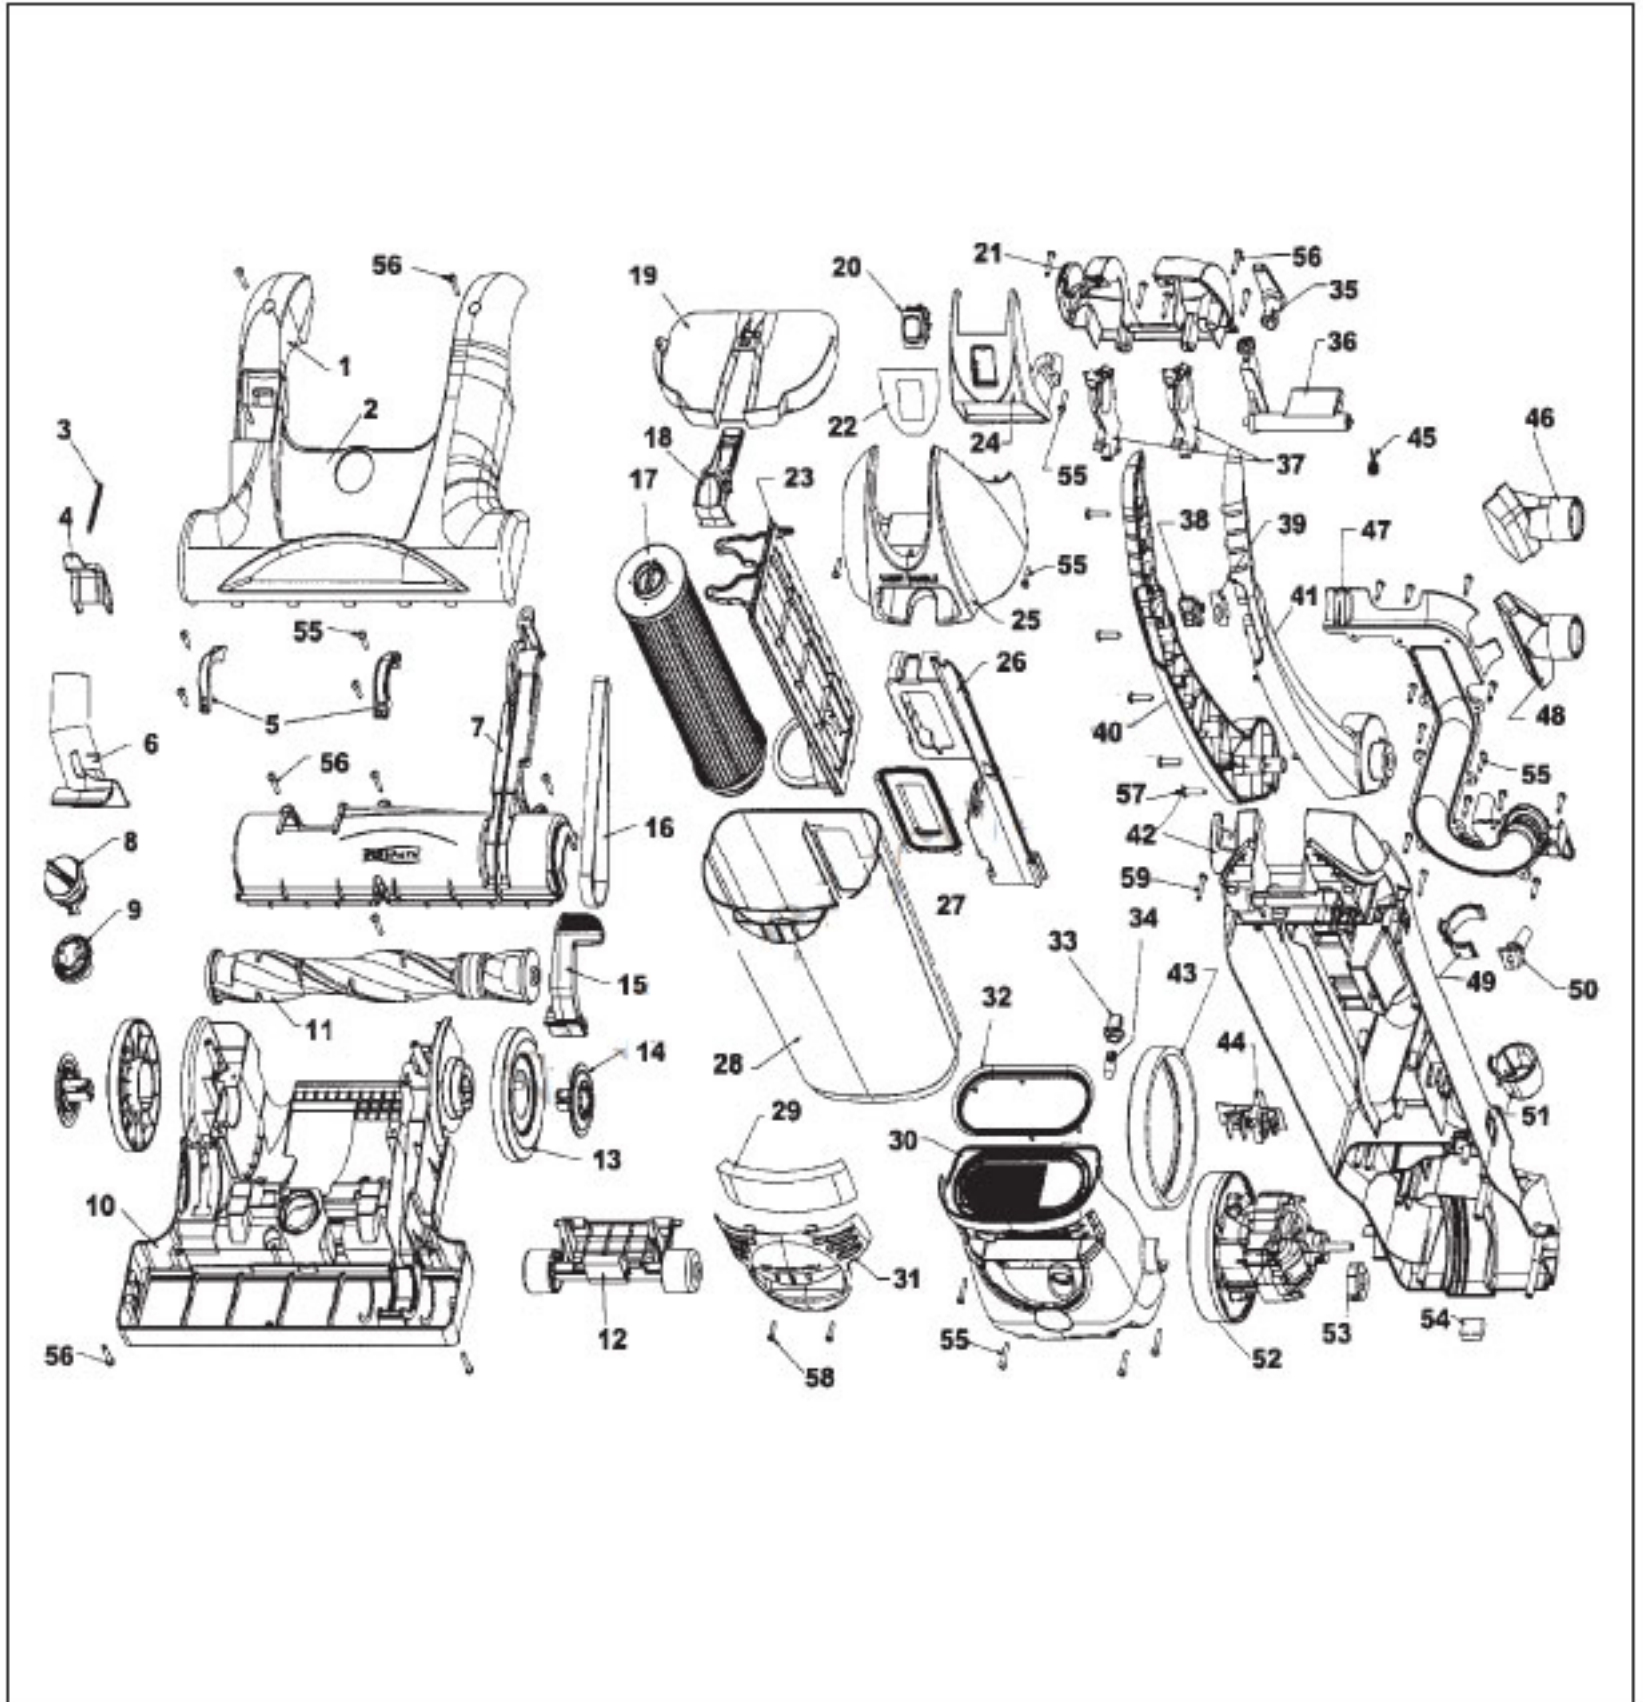

HOOVER Original

BAGLESS UPRIGHT 15 IN. EmPower

Models U5260-900, U5262-900, U5266-900, U5268-900

Original **HOOVER**

BAGLESS UPRIGHT 15 IN. EmPower
Models U5260-900, U5262-900, U5266-900, U5268-900

KEY	PART NO.	DESCRIPTION	KEY	PART NO.	DESCRIPTION
1	H-37253416	Hood - AGP	40	H-39453003	Upper Handle R.H.
2	H-52115230	Nameplate - U5260-900	41	H-39453004	Upper Handle L.H.
2	H-52115227	Nameplate - U5262-900	42	H-37259021	Dirt Cup Housing
2	H-52115228	Nameplate - U5266-900	43	H-36322037	Motor Mount - Large
2	H-52115229	Nameplate - U5268-900	44	H-46851035	PCB Assembly
3	H-38335026	Debris Spring	45	H-38355016	Pivot Latch Spring
4	H-37257312	Debris Door - AGR	46	H-43414195	Dusting Brush Assembly - AGR
5	H-36131118	Trunnion Cover	47	H-38656039	Dirt Duct Cover - ABE
6	H-38646087	Lower Duct - AGS	48	H-38614044	Furniture Nozzle - AGR
7	H-37243047	Agitator Housing	49	H-36433191	Wand Holder Upper
8	H-38563021	Knob Height Adjustment Cam Upper	50	H-36215028	Cord Protector
9	H-38563022	Nozzle Height Adjustment Cam Lower	51	H-36433192	Wand Holder Lower
10	H-37242146	Main Body - AGS	52	H-43576188	Motor Assembly
11	H-48414132	Agitator Assembly Complete	53	H-36322030	Motor Mount - Small
12	H-43248062	Front Wheel Assembly	54	H-36218023	Wire Grommet
13	H-38522088	Rear Wheel - AGS	55	H-21447266	Screw With 6 Lobe
14	H-37912018	Wheel Hub - AGR	56	H-21447072	Screw
15	H-38458073	Handle Release Lever - AGR	57	H-21447274	Screw With 6 Lobe
16	H-38528040	Belt	58	H-017001FW	Screw (Lens)
17	H-40140201	Cartridge Filter Pack	59	H-21447273	Screw With 6 Lobe
18	H-36151034	Latch Actuator - MG U5262-900	Items Not Illustrated		
18	H-36151035	Latch Actuator - LH U5260-900	H-013261AY	Rib Shoe	
18	H-36151036	Latch Actuator - AGV U5266-900	H-27618508	Wire Connector	
18	H-36151037	Latch Actuator - AG U5268-900	H-28382097	Thermal Protector	
19	H-37249051	Dirt Cup Lid - ADV (Does Not Include Item 18)	H-34123058	PCB Support	
20	H-28166001	Switch	H-38617031	Crevice Tool Long - AGR	
21	H-37258177	Handle Retainer Cover - AGS	H-38634092	Extension Tube - AGS	
22	H-51371030	Switch Mount Nameplate	H-38781060	Rope Seal Gasket - 35 In.	
23	H-36426067	Filter Support	H-39411001	Foam Muffler - Motor	
24	H-37258178	Switch Mount	H-46383342	Attachment Cord Assembly 31 Ft.	
25	H-39458048	Handle Cover - AGP	H-49129024	Turbine Hand Tool - U5262-900, U5266-900, U5268-900	
26	H-37258176	Wire Cover	H-49811117	Lead Wire Purple - (Cord To Switch)	
27	H-38785020	Inlet Seal - Dirt Cup	H-49811125	Lead Wire Yellow - (From Switch To PC Board)	
28	H-38775112	Dirt Cup - AGU - U5262-900	H-49811126	Lead Wire Black - (PC Board To Slide Switch)	
28	H-38775113	Dirt Cup - AGT - U5260-900	H-43431226	Hose Assembly	
28	H-38775114	Dirt Cup - AGW - U5266-900	H-43434042	Hose Assembly - Extra - Reach	
28	H-38775115	Dirt Cup - ML - U5268-900	H-51 375136	Upper Handle Nameplate - U5260-900	
29	H-38765024	Final Filter	H-51 375137	Upper Handle Nameplate - U5262-900	
30	H-37196175	Motor Cover - AGP	H-51375138	Upper Handle Nameplate - U5266-900	
31	H-39383120	Lens/ Final Filter Retainer - AGT U5260-900	H-51375139	Upper Handle Nameplate - U5268-900	
31	H-39383121	Lens/ Final Filter Retainer - AGU U5262-900			
31	H-39383122	Lens/ Final Filter Retainer - AGW U5266-900			
31	H-39383123	Lens/ Final Filter Retainer - AG U5268-900			
32	H-38785021	Exhaust Seal			
33	H-27341505	Lamp Socket W/Wires			
34	H-27313107	Headlight			
35	H-39442048	Cord Wrap - AGS			
36	H-36151038	Pivot Latch Lever - LH U5260-900			
36	H-36151039	Pivot Latch Lever - MG U5262-900			
36	H-36151040	Pivot Latch Lever - AGV U5266-900			
36	H-36151041	Pivot Latch Lever - AG U5268-900			
37	H-36131121	Trunnion Upper Handle			
38	H-38421078	Surge Button			
39	H-28179106	Surge Switch with Leads			