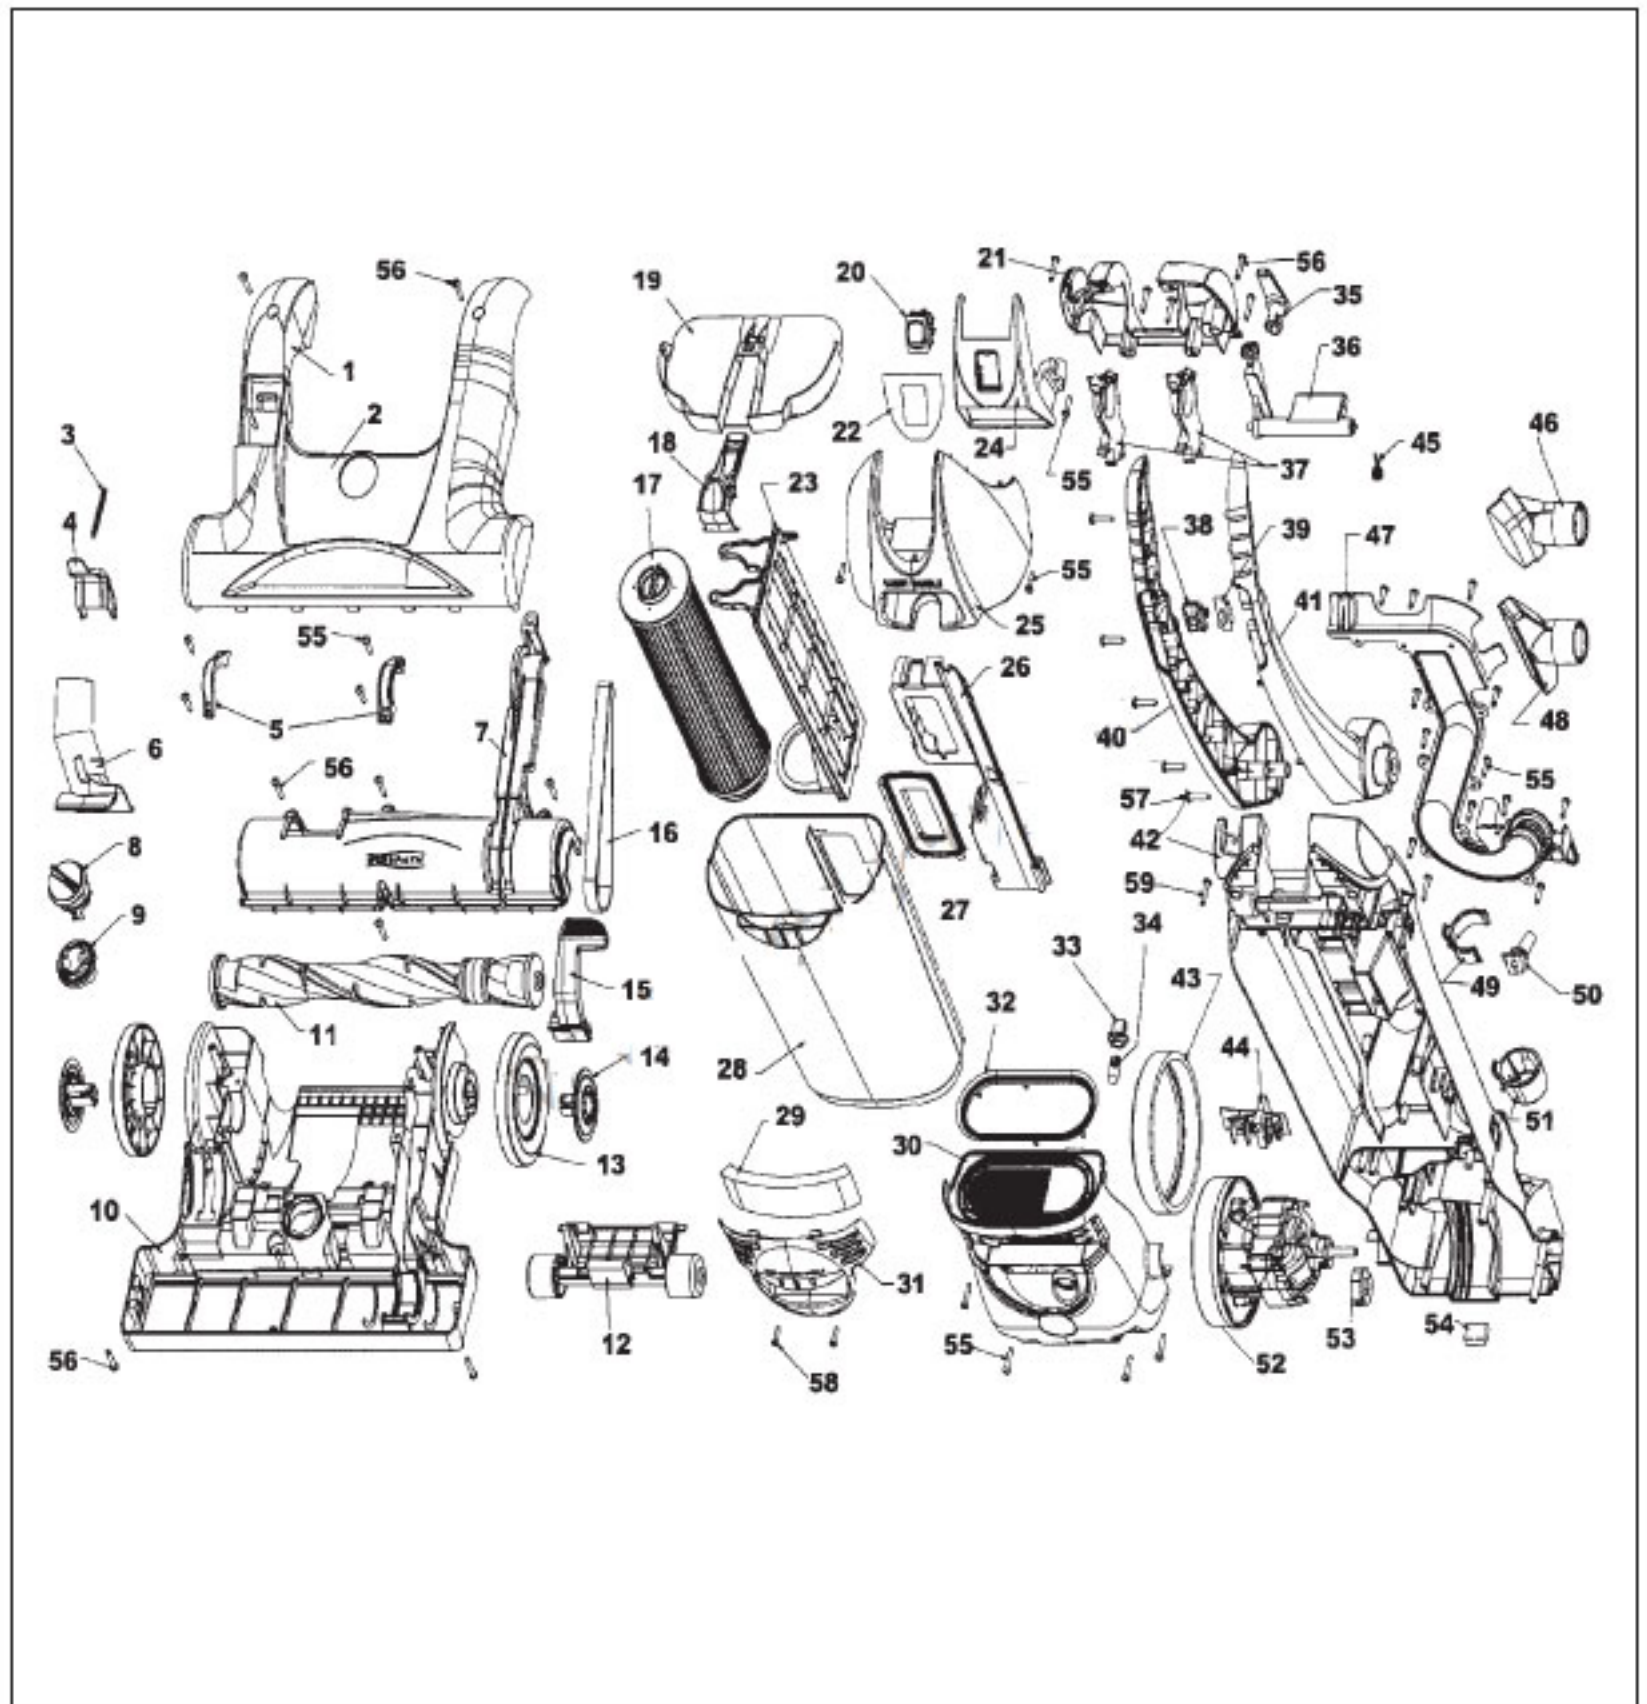

HOOVER Original

BAGLESS UPRIGHT 15 IN. EmPower

Models U5260-900, U5262-900, U5266-900, U5268-900

Original **HOOVER**

BAGLESS UPRIGHT 15 IN. EmPower
Models U5260-900, U5262-900, U5266-900, U5268-900

KEY	PART NO.	DESCRIPTION	KEY	PART NO.	DESCRIPTION
1	H-37253416	Hood - AGP	40	H-39453003	Upper Handle R.H.
2	H-52115230	Nameplate - U5260-900	41	H-39453004	Upper Handle L.H.
2	H-52115227	Nameplate - U5262-900	42	H-37259021	Dirt Cup Housing
2	H-52115228	Nameplate - U5266-900	43	H-36322037	Motor Mount - Large
2	H-52115229	Nameplate - U5268-900	44	H-46851035	PCB Assembly
3	H-38335026	Debris Spring	45	H-38355016	Pivot Latch Spring
4	H-37257312	Debris Door - AGR	46	H-43414195	Dusting Brush Assembly - AGR
5	H-36131118	Trunnion Cover	47	H-38656039	Dirt Duct Cover - ABE
6	H-38646087	Lower Duct - AGS	48	H-38614044	Furniture Nozzle - AGR
7	H-37243047	Agitator Housing	49	H-36433191	Wand Holder Upper
8	H-38563021	Knob Height Adjustment Cam Upper	50	H-36215028	Cord Protector
9	H-38563022	Nozzle Height Adjustment Cam Lower	51	H-36433192	Wand Holder Lower
10	H-37242146	Main Body - AGS	52	H-43576188	Motor Assembly
11	H-48414132	Agitator Assembly Complete	53	H-36322030	Motor Mount - Small
12	H-43248062	Front Wheel Assembly	54	H-36218023	Wire Grommet
13	H-38522088	Rear Wheel - AGS	55	H-21447266	Screw With 6 Lobe
14	H-37912018	Wheel Hub - AGR	56	H-21447072	Screw
15	H-38458073	Handle Release Lever - AGR	57	H-21447274	Screw With 6 Lobe
16	H-38528040	Belt	58	H-017001FW	Screw (Lens)
17	H-40140201	Cartridge Filter Pack	59	H-21447273	Screw With 6 Lobe
18	H-36151034	Latch Actuator - MG U5262-900	Items Not Illustrated		
18	H-36151035	Latch Actuator - LH U5260-900	H-013261AY	Rib Shoe	
18	H-36151036	Latch Actuator - AGV U5266-900	H-27618508	Wire Connector	
18	H-36151037	Latch Actuator - AG U5268-900	H-28382097	Thermal Protector	
19	H-37249051	Dirt Cup Lid - ADV (Does Not Include Item 18)	H-34123058	PCB Support	
20	H-28166001	Switch	H-38617031	Crevice Tool Long - AGR	
21	H-37258177	Handle Retainer Cover - AGS	H-38634092	Extension Tube - AGS	
22	H-51371030	Switch Mount Nameplate	H-38781060	Rope Seal Gasket - 35 In.	
23	H-36426067	Filter Support	H-39411001	Foam Muffler - Motor	
24	H-37258178	Switch Mount	H-46383342	Attachment Cord Assembly 31 Ft.	
25	H-39458048	Handle Cover - AGP	H-49129024	Turbine Hand Tool - U5262-900, U5266-900, U5268-900	
26	H-37258176	Wire Cover	H-49811117	Lead Wire Purple - (Cord To Switch)	
27	H-38785020	Inlet Seal - Dirt Cup	H-49811125	Lead Wire Yellow - (From Switch To PC Board)	
28	H-38775112	Dirt Cup - AGU - U5262-900	H-49811126	Lead Wire Black - (PC Board To Slide Switch)	
28	H-38775113	Dirt Cup - AGT - U5260-900	H-43431226	Hose Assembly	
28	H-38775114	Dirt Cup - AGW - U5266-900	H-43434042	Hose Assembly - Extra - Reach	
28	H-38775115	Dirt Cup - ML - U5268-900	H-51 375136	Upper Handle Nameplate - U5260-900	
29	H-38765024	Final Filter	H-51 375137	Upper Handle Nameplate - U5262-900	
30	H-37196175	Motor Cover - AGP	H-51375138	Upper Handle Nameplate - U5266-900	
31	H-39383120	Lens/ Final Filter Retainer - AGT U5260-900	H-51375139	Upper Handle Nameplate - U5268-900	
31	H-39383121	Lens/ Final Filter Retainer - AGU U5262-900			
31	H-39383122	Lens/ Final Filter Retainer - AGW U5266-900			
31	H-39383123	Lens/ Final Filter Retainer - AG U5268-900			
32	H-38785021	Exhaust Seal			
33	H-27341505	Lamp Socket W/Wires			
34	H-27313107	Headlight			
35	H-39442048	Cord Wrap - AGS			
36	H-36151038	Pivot Latch Lever - LH U5260-900			
36	H-36151039	Pivot Latch Lever - MG U5262-900			
36	H-36151040	Pivot Latch Lever - AGV U5266-900			
36	H-36151041	Pivot Latch Lever - AG U5268-900			
37	H-36131121	Trunnion Upper Handle			
38	H-38421078	Surge Button			
39	H-28179106	Surge Switch with Leads			