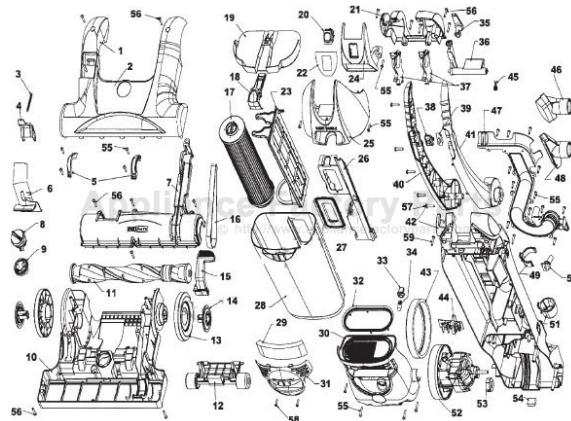

[Find Your HOOVER Vacuum Cleaner Parts - Select From 1456 Models](#)

----- Manual continues below part list -----