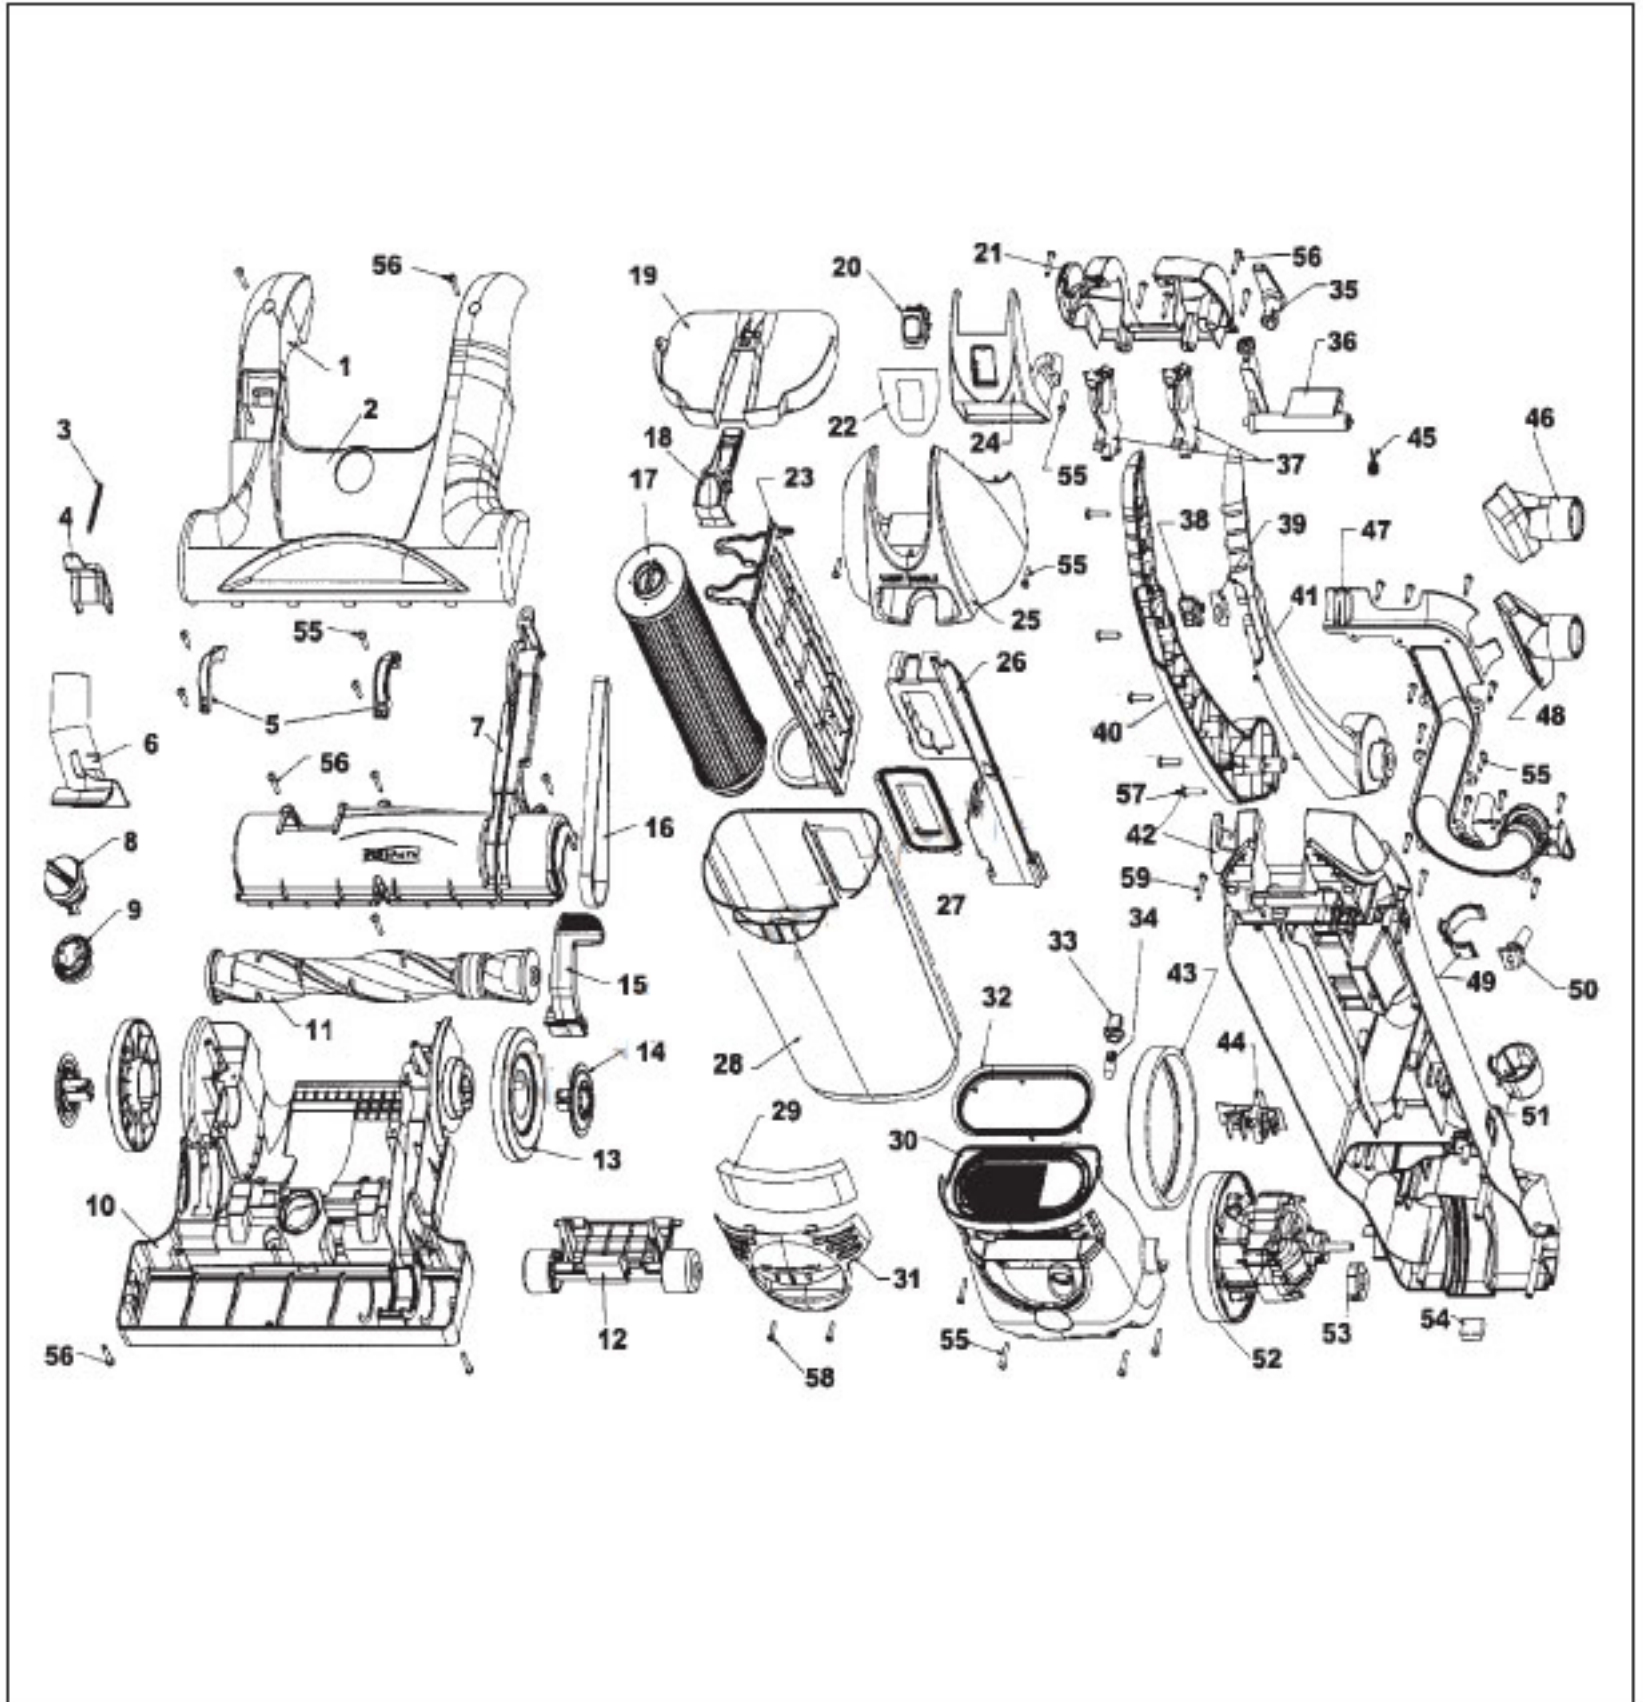

HOOVER Original

BAGLESS UPRIGHT 15 IN. EmPower

Models U5260-900, U5262-900, U5266-900, U5268-900

Original **HOOVER**

BAGLESS UPRIGHT 15 IN. EmPower
Models U5260-900, U5262-900, U5266-900, U5268-900

KEY	PART NO.	DESCRIPTION	KEY	PART NO.	DESCRIPTION
1	H-37253416	Hood - AGP	40	H-39453003	Upper Handle R.H.
2	H-52115230	Nameplate - U5260-900	41	H-39453004	Upper Handle L.H.
2	H-52115227	Nameplate - U5262-900	42	H-37259021	Dirt Cup Housing
2	H-52115228	Nameplate - U5266-900	43	H-36322037	Motor Mount - Large
2	H-52115229	Nameplate - U5268-900	44	H-46851035	PCB Assembly
3	H-38335026	Debris Spring	45	H-38355016	Pivot Latch Spring
4	H-37257312	Debris Door - AGR	46	H-43414195	Dusting Brush Assembly - AGR
5	H-36131118	Trunnion Cover	47	H-38656039	Dirt Duct Cover - ABE
6	H-38646087	Lower Duct - AGS	48	H-38614044	Furniture Nozzle - AGR
7	H-37243047	Agitator Housing	49	H-36433191	Wand Holder Upper
8	H-38563021	Knob Height Adjustment Cam Upper	50	H-36215028	Cord Protector
9	H-38563022	Nozzle Height Adjustment Cam Lower	51	H-36433192	Wand Holder Lower
10	H-37242146	Main Body - AGS	52	H-43576188	Motor Assembly
11	H-48414132	Agitator Assembly Complete	53	H-36322030	Motor Mount - Small
12	H-43248062	Front Wheel Assembly	54	H-36218023	Wire Grommet
13	H-38522088	Rear Wheel - AGS	55	H-21447266	Screw With 6 Lobe
14	H-37912018	Wheel Hub - AGR	56	H-21447072	Screw
15	H-38458073	Handle Release Lever - AGR	57	H-21447274	Screw With 6 Lobe
16	H-38528040	Belt	58	H-017001FW	Screw (Lens)
17	H-40140201	Cartridge Filter Pack	59	H-21447273	Screw With 6 Lobe
18	H-36151034	Latch Actuator - MG U5262-900	Items Not Illustrated		
18	H-36151035	Latch Actuator - LH U5260-900	H-013261AY	Rib Shoe	
18	H-36151036	Latch Actuator - AGV U5266-900	H-27618508	Wire Connector	
18	H-36151037	Latch Actuator - AG U5268-900	H-28382097	Thermal Protector	
19	H-37249051	Dirt Cup Lid - ADV (Does Not Include Item 18)	H-34123058	PCB Support	
20	H-28166001	Switch	H-38617031	Crevice Tool Long - AGR	
21	H-37258177	Handle Retainer Cover - AGS	H-38634092	Extension Tube - AGS	
22	H-51371030	Switch Mount Nameplate	H-388781060	Rope Seal Gasket - 35 In.	
23	H-36426067	Filter Support	H-39411001	Foam Muffler - Motor	
24	H-37258178	Switch Mount	H-46383342	Attachment Cord Assembly 31 Ft.	
25	H-39458048	Handle Cover - AGP	H-49129024	Turbine Hand Tool - U5262-900, U5266-900, U5268-900	
26	H-37258176	Wire Cover	H-49811117	Lead Wire Purple - (Cord To Switch)	
27	H-38785020	Inlet Seal - Dirt Cup	H-49811125	Lead Wire Yellow - (From Switch To PC Board)	
28	H-38775112	Dirt Cup - AGU - U5262-900	H-49811126	Lead Wire Black - (PC Board To Slide Switch)	
28	H-38775113	Dirt Cup - AGT - U5260-900	H-43431226	Hose Assembly	
28	H-38775114	Dirt Cup - AGW - U5266-900	H-43434042	Hose Assembly - Extra - Reach	
28	H-38775115	Dirt Cup - ML - U5268-900	H-51 375136	Upper Handle Nameplate - U5260-900	
29	H-38765024	Final Filter	H-51 375137	Upper Handle Nameplate - U5262-900	
30	H-37196175	Motor Cover - AGP	H-51375138	Upper Handle Nameplate - U5266-900	
31	H-39383120	Lens/ Final Filter Retainer - AGT U5260-900	H-51375139	Upper Handle Nameplate - U5268-900	
31	H-39383121	Lens/ Final Filter Retainer - AGU U5262-900			
31	H-39383122	Lens/ Final Filter Retainer - AGW U5266-900			
31	H-39383123	Lens/ Final Filter Retainer - AG U5268-900			
32	H-38785021	Exhaust Seal			
33	H-27341505	Lamp Socket W/Wires			
34	H-27313107	Headlight			
35	H-39442048	Cord Wrap - AGS			
36	H-36151038	Pivot Latch Lever - LH U5260-900			
36	H-36151039	Pivot Latch Lever - MG U5262-900			
36	H-36151040	Pivot Latch Lever - AGV U5266-900			
36	H-36151041	Pivot Latch Lever - AG U5268-900			
37	H-36131121	Trunnion Upper Handle			
38	H-38421078	Surge Button			
39	H-28179106	Surge Switch with Leads			