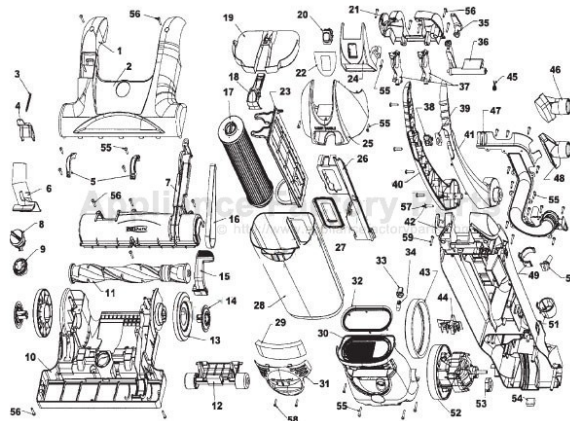

# HOOVER U5268-900 Owner's Manual

[Shop genuine replacement parts for HOOVER  
U5268-900](#)

[Find Your HOOVER Vacuum Cleaner Parts - Select From 1456 Models](#)

----- Manual continues below part list -----

# HOOVER Original

BAGLESS UPRIGHT 15 IN. EmPower

Models U5260-900, U5262-900, U5266-900, U5268-900