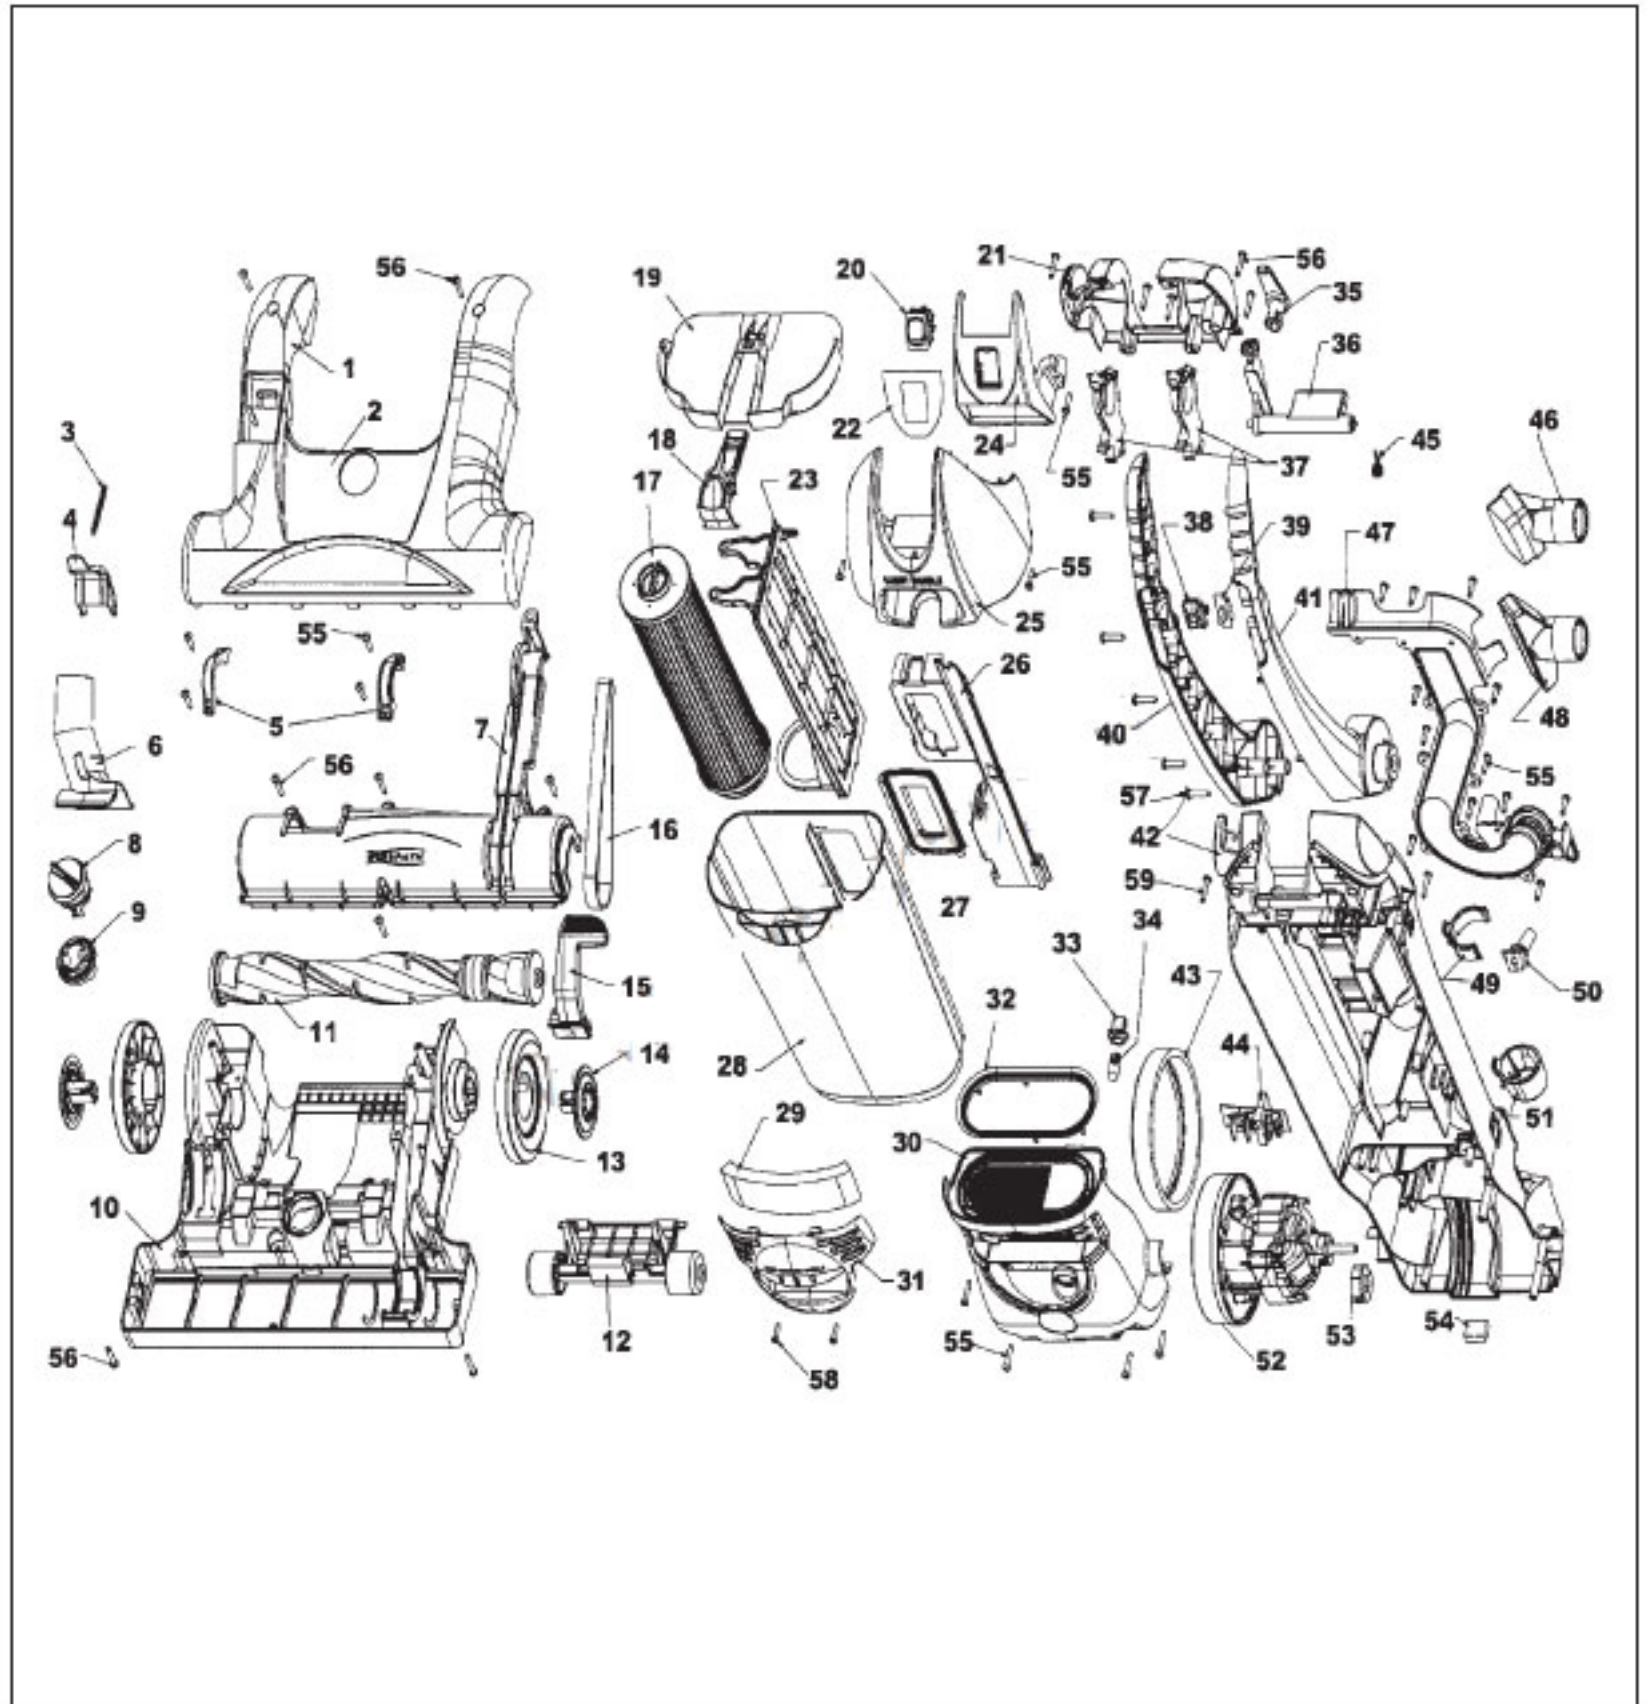

# HOOVER U5268-900 Owner's Manual

[Shop genuine replacement parts for HOOVER  
U5268-900](#)

[Find Your HOOVER Vacuum Cleaner Parts - Select From 1456 Models](#)

----- Manual continues below part list -----

# HOOVER Original

BAGLESS UPRIGHT 15 IN. EmPower

Models U5260-900, U5262-900, U5266-900, U5268-900