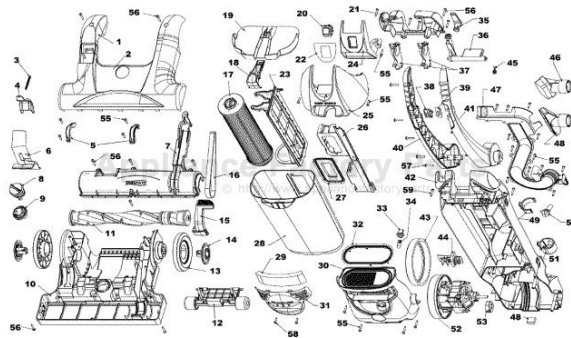

# HOOVER U5267-980 Owner's Manual

**[Shop genuine replacement parts for HOOVER  
U5267-980](#)**

**[Find Your HOOVER Vacuum Cleaner Parts - Select From 1456 Models](#)**

----- Manual continues below part list -----

Model Number: U5267900

BOM/Serial #: U5267900

Graphic Title: COMPLETE ASSEMBLY

Image	Key	Part Number	Description	Substitution	Qty.
1	1	H-37253425	HOOD-15 IN-AGP		1
1	1	H-37253404	HOOD-AGP		1
					1
1	1	H-37253415	HOOD-AGP		1
					1
					1
1	2	----	NOT REQUIRED PART OR SEE NOTE		1
1	3	H-38335026	DEBRIS DOOR SPRING		1
1	4	H-37257312	DEBRIS DOOR-AGR		1
1	5	H-36131118	TRUNNION COVER-ABE		1
1	6	H-38646087	LOWER DUCT-AGS		1
1	7	H-37243047	AGITATOR HOUSING		1
1	8	H-38563021	KNOB-HEIGHT ADJUSTMENT		1
1	9	H-38563022	HEIGHT ADJUSTMENT CAM		1
1	10	H-37242146	MAIN BODY-AGS-SERVICE		1
1	11	H-48414132	AGITATOR ASSEMBLY 15 IN-COMP		1
1	12	H-43248062	FRONT WHEEL ASSEM	90001005	1
1	13	H-38522088	WHEEL- REAR-AGS		1
1	14	H-37912018	WHEEL HUB-AGR		1
1	15	H-38458073	HANDLE REL LEVER	38458070	1
1	16	H-38528040	AG BELT-12AMP BULK		1
1	17	H-40140201	CARTRIDGE FILTER (4)		1
1	18	H-36151034	LATCH ACTUATOR-LID		1
1	18	H-36151045	LATCH ACTUATOR-LID-AFU		1
1	18	H-36151036	Latch Act-U5266-900		1
1	18	H-36151035	LATCH ACT-LID-AGR		1
1	18	H-36151037	LATCH ACTUATOR-LID-AG		1
1	19	H-37249051	DIRT CUP LID-AGS		1
1	20	H-28166001	SWITCH		1
1	21	H-37258177	HANDLE RETAINER COVER		1
1	22	H-51371030	SWITCH MOUNT NAMEPLATE		1
1	23	H-36426067	PREFILTER ASSEM-AGS SUPPORT		1
1	24	H-37258178	SWITCH MOUNT		1
1	25	H-39458048	HANDLE COVER-AGP		1
1	26	H-37258176	WIRE CHANNEL COVER-AGS		1