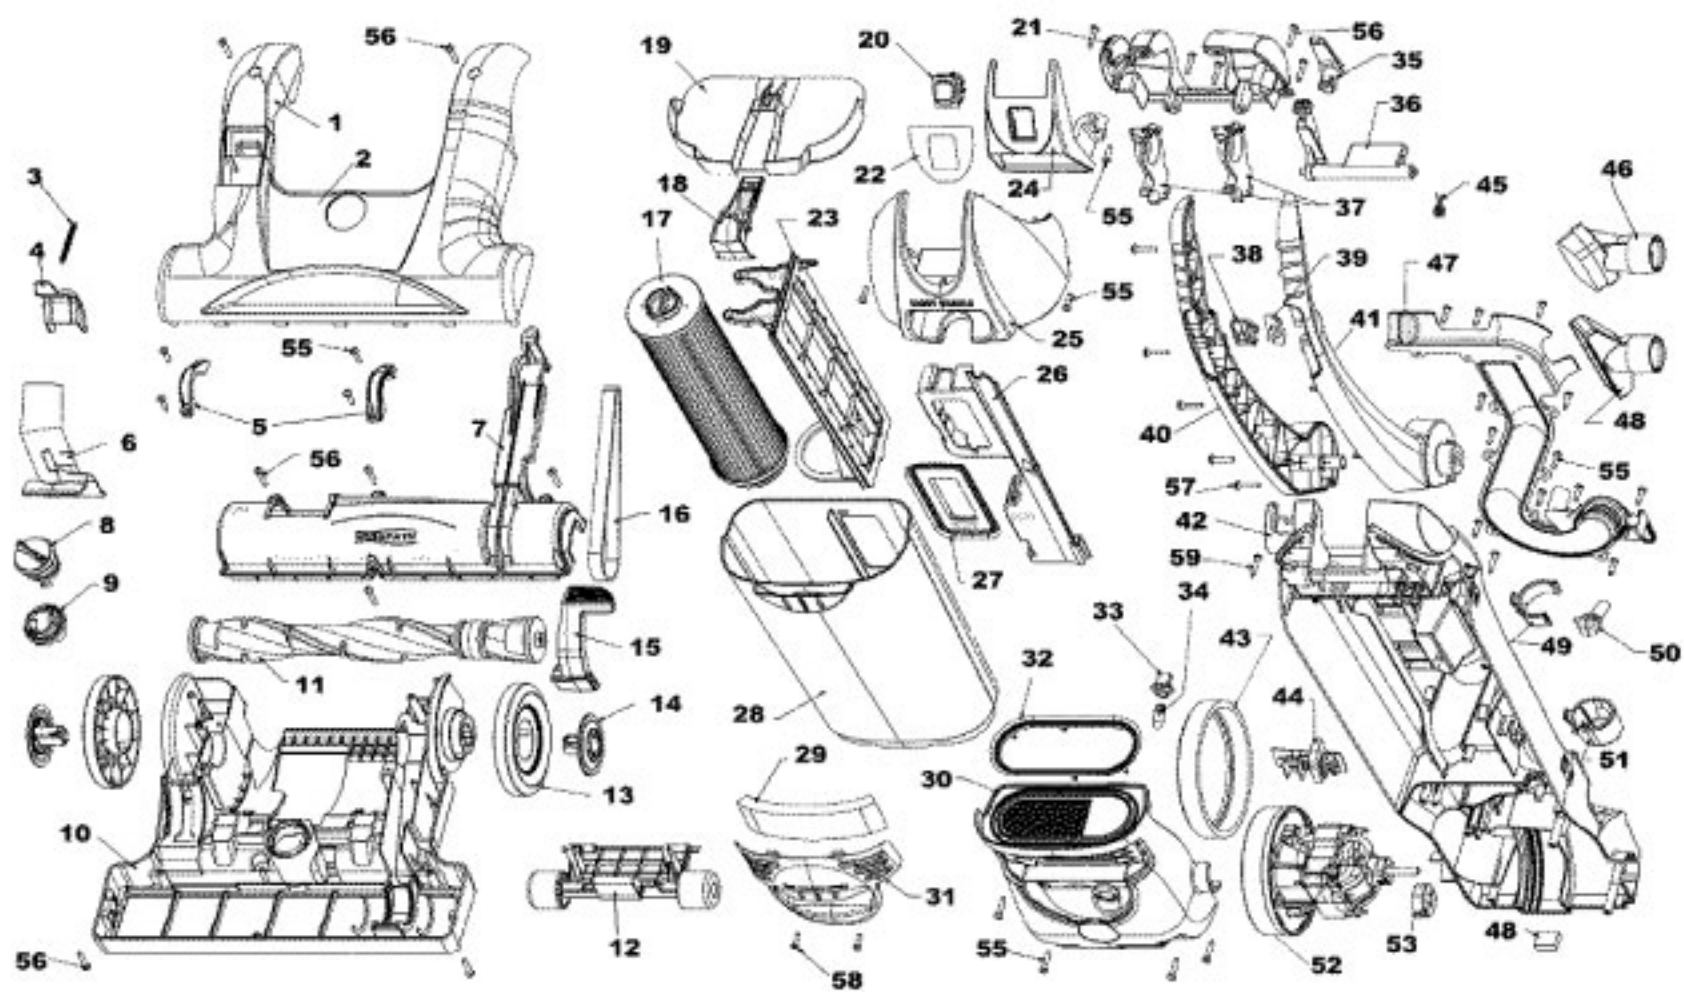

# HOOVER U5267-980 Owner's Manual

**[Shop genuine replacement parts for HOOVER  
U5267-980](#)**

**[Find Your HOOVER Vacuum Cleaner Parts - Select From 1456 Models](#)**

----- Manual continues below part list -----

Model Number: U5267900

BOM/Serial #: U5267900

Graphic Title: COMPLETE ASSEMBLY

Image	Key	Part Number	Description	Substitution	Qty.
1	1	H-37253425	HOOD-15 IN-AGP		1
1	1	H-37253404	HOOD-AGP		1
					1
1	1	H-37253415	HOOD-AGP		1
					1
					1
1	2	----	NOT REQUIRED PART OR SEE NOTE		1
1	3	H-38335026	DEBRIS DOOR SPRING		1
1	4	H-37257312	DEBRIS DOOR-AGR		1
1	5	H-36131118	TRUNNION COVER-ABE		1
1	6	H-38646087	LOWER DUCT-AGS		1
1	7	H-37243047	AGITATOR HOUSING		1
1	8	H-38563021	KNOB-HEIGHT ADJUSTMENT		1
1	9	H-38563022	HEIGHT ADJUSTMENT CAM		1
1	10	H-37242146	MAIN BODY-AGS-SERVICE		1
1	11	H-48414132	AGITATOR ASSEMBLY 15 IN-COMP		1
1	12	H-43248062	FRONT WHEEL ASSEM	90001005	1
1	13	H-38522088	WHEEL- REAR-AGS		1
1	14	H-37912018	WHEEL HUB-AGR		1
1	15	H-38458073	HANDLE REL LEVER	38458070	1
1	16	H-38528040	AG BELT-12AMP BULK		1
1	17	H-40140201	CARTRIDGE FILTER (4)		1
1	18	H-36151034	LATCH ACTUATOR-LID		1
1	18	H-36151045	LATCH ACTUATOR-LID-AFU		1
1	18	H-36151036	Latch Act-U5266-900		1
1	18	H-36151035	LATCH ACT-LID-AGR		1
1	18	H-36151037	LATCH ACTUATOR-LID-AG		1
1	19	H-37249051	DIRT CUP LID-AGS		1
1	20	H-28166001	SWITCH		1
1	21	H-37258177	HANDLE RETAINER COVER		1
1	22	H-51371030	SWITCH MOUNT NAMEPLATE		1
1	23	H-36426067	PREFILTER ASSEM-AGS SUPPORT		1
1	24	H-37258178	SWITCH MOUNT		1
1	25	H-39458048	HANDLE COVER-AGP		1
1	26	H-37258176	WIRE CHANNEL COVER-AGS		1