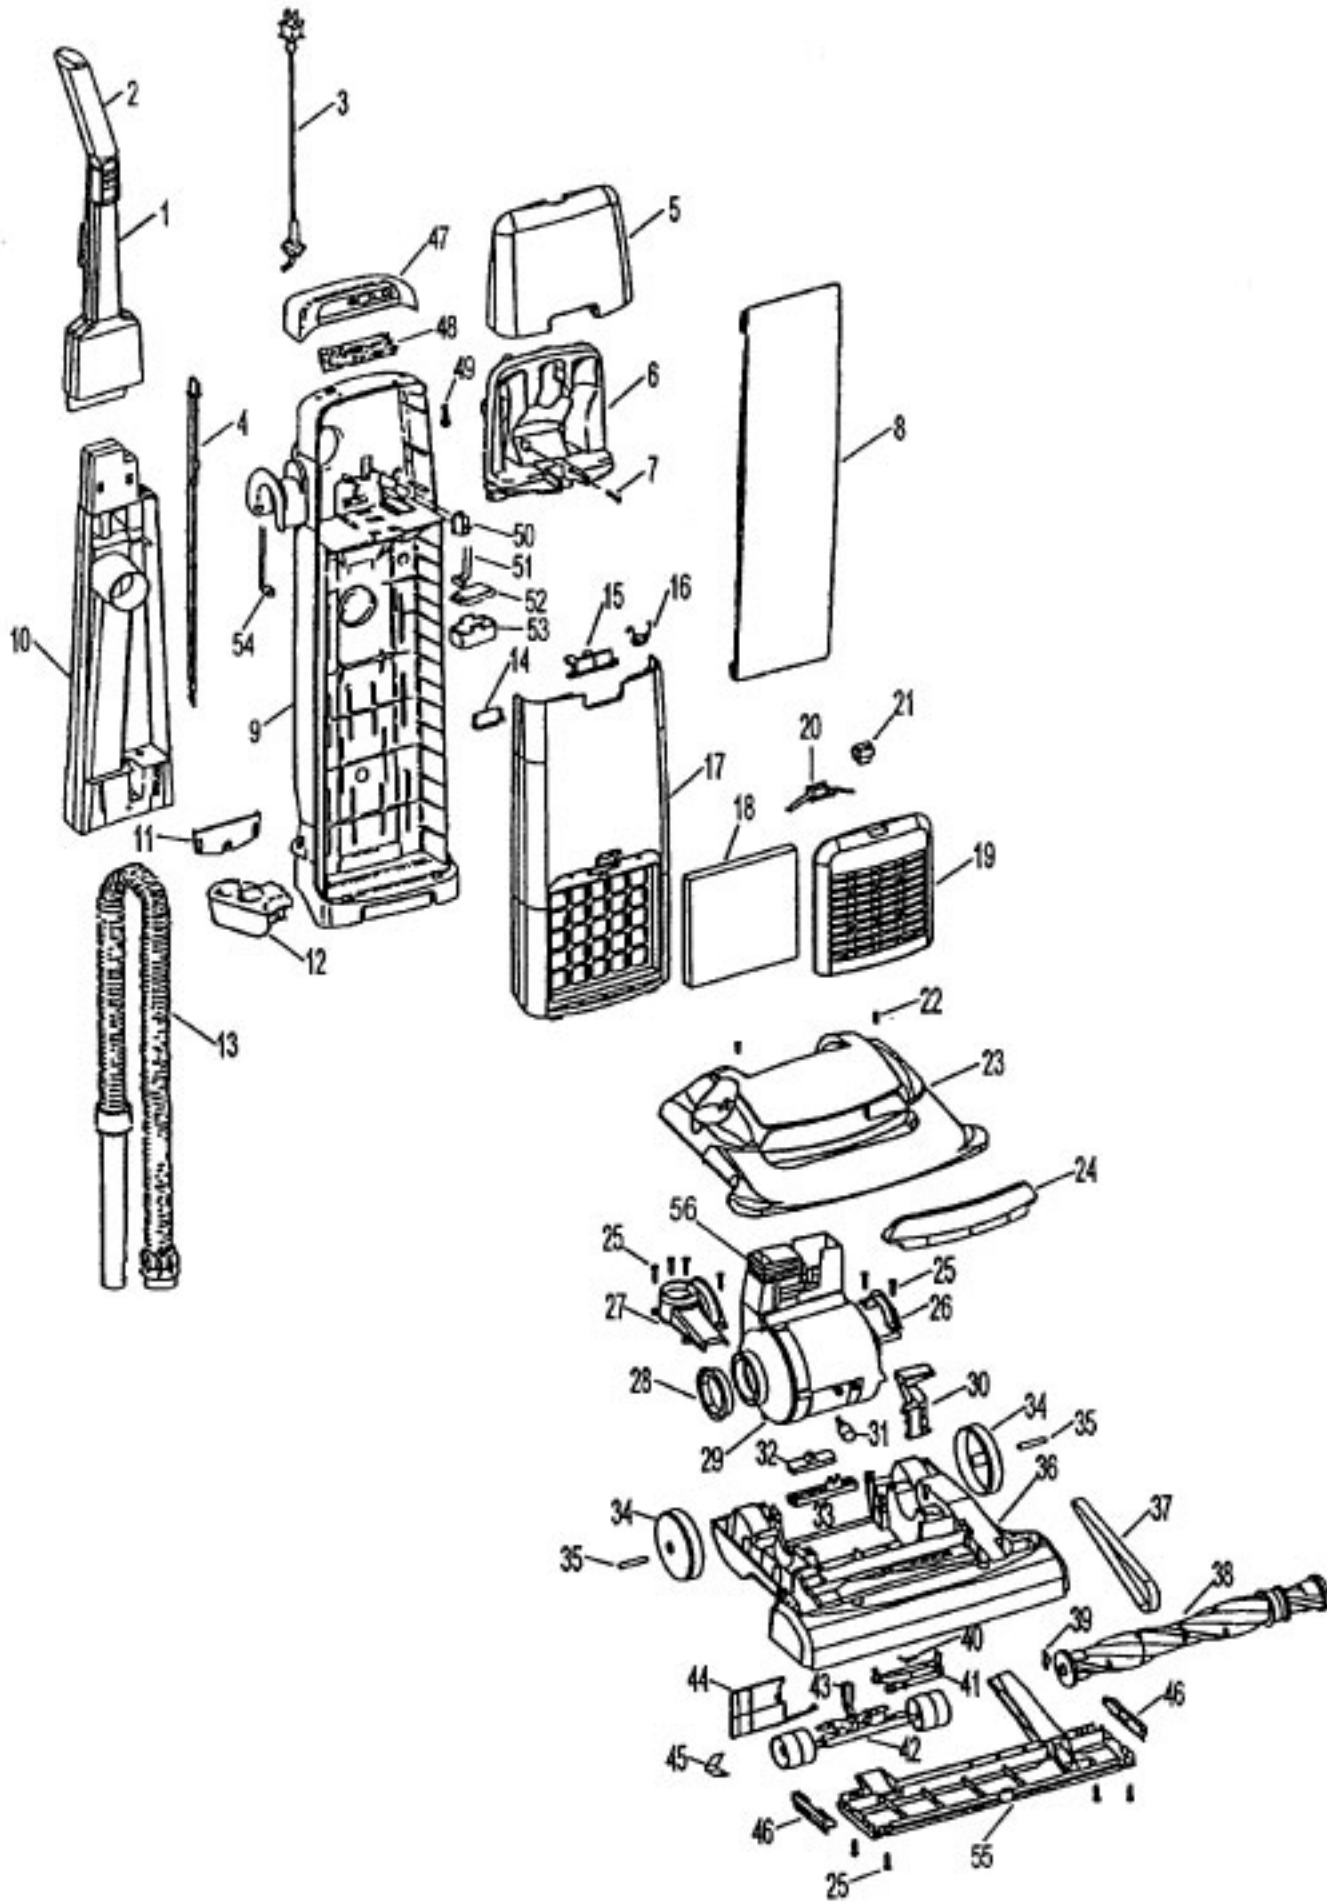

This Owner's Manual is provided and hosted by [Appliance Factory Parts](#).

HOOVER U5270-930 Owner's Manual

[Shop genuine replacement parts for HOOVER
U5270-930](#)

[Find Your HOOVER Vacuum Cleaner Parts - Select From 1456 Models](#)

----- Manual continues below part list -----

Available Replacement Parts for HOOVER U5270-930

H-38528040	BELT VACUUM HOOVER OEM (1 PACK)
HR-2015	ROLLER BRUSH ASSY
K-109289	BULB

Ref. No.	Part No.	Description
1.	48663204	Upper Handle Assembly
2.	37911078	Handle Cap
3.	46388027	Cord Assembly - 35 Ft.
4.	38458046	Switch Rod - Lower
5.	37257147	Tool Door
6.	36433125	Tool Holder
7.	21447220	Screw - Tool Holder
8.	4010100Z	T.A.B - 3 pk. - Microfiltration
9.	42253181	Bag Housing (Inc. item 12)
10.	39464025	Lower Handle
11.	36425081	Bag Housing Bracket
12.	36433113	Lower Hose Support
13.	43434101	Hose Assembly
	32286025	Hose Adapter - Long
	38638064	Hose Connector
14.	37258051	Latch Plug
15.	36151013	Bag Door Latch
16.	38355008	Spring
17.	37254130	Bag Hsg. Door(Inc. items 14,15,16)
18.	40110003	Final Filter
19.	37257230	Filter Retainer - (Inc. items 20,21)
20.	36151025	Latch
21.	38426088	Latch Button
22.	21447218	Screw - Hood (4)
23.	42252A22	Hood Assembly (Inc. item 24)
24.	39383108	Lens
25.	21447217	Screw (10)
26.	36131090	Motor Retainer Cap - LH
27.	38656033	Duct Cover
28.	38784016	Seal
29.	43576204	Motor Assembly (P. 202)
30.	38458053	Handle Release Lever
31.	27313101	Bulb
32.	38567014	Indicator Knob
33.	38567027	Cam Actuator
34.	38522011	Rear Wheel (2)
35.	31523012	Rear Wheel Shaft (2)
36.	37241160	Main Body (Inc. items 34,35)
37.	38528027	Agitator Belt
38.	48414061	Agitator Assembly
39.	13261AY	Rug Nozzle Rib Shoe
40.	38351012	Spring
41.	38563013	Nozzle Height Adjustment Cam
42.	43248058	Front Wheel Assem. (Inc. item 43)
43.	38452089	Lever (Use wheel assem. 43248054)
44.	38718005	Valve Gate
45.	34572002	Cam Actuator Spring
46.	39511004	Litter Picker (2)