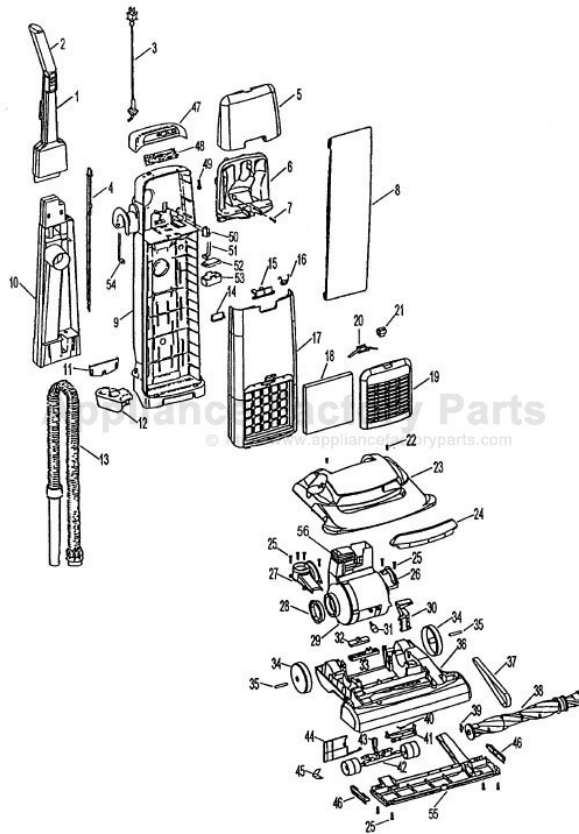

This Owner's Manual is provided and hosted by [Appliance Factory Parts](#).

HOOVER U5270-930 Owner's Manual

[Shop genuine replacement parts for HOOVER
U5270-930](#)

[Find Your HOOVER Vacuum Cleaner Parts - Select From 1456 Models](#)

----- Manual continues below part list -----

Available Replacement Parts for HOOVER U5270-930

H-38528040	BELT VACUUM HOOVER OEM (1 PACK)
HR-2015	ROLLER BRUSH ASSY
K-109289	BULB

Ref. No.	Part No.	Description
1.	48663204	Upper Handle Assembly
2.	37911078	Handle Cap
3.	46388027	Cord Assembly - 35 Ft.
4.	38458046	Switch Rod - Lower
5.	37257147	Tool Door
6.	36433125	Tool Holder
7.	21447220	Screw - Tool Holder
8.	4010100Z	T.A.B - 3 pk. - Microfiltration
9.	42253181	Bag Housing (Inc. item 12)
10.	39464025	Lower Handle
11.	36425081	Bag Housing Bracket
12.	36433113	Lower Hose Support
13.	43434101	Hose Assembly
	32286025	Hose Adapter - Long
	38638064	Hose Connector
14.	37258051	Latch Plug
15.	36151013	Bag Door Latch
16.	38355008	Spring
17.	37254130	Bag Hsg. Door(Inc. items 14,15,16)
18.	40110003	Final Filter
19.	37257230	Filter Retainer - (Inc. items 20,21)
20.	36151025	Latch
21.	38426088	Latch Button
22.	21447218	Screw - Hood (4)
23.	42252A22	Hood Assembly (Inc. item 24)
24.	39383108	Lens
25.	21447217	Screw (10)
26.	36131090	Motor Retainer Cap - LH
27.	38656033	Duct Cover
28.	38784016	Seal
29.	43576204	Motor Assembly (P. 202)
30.	38458053	Handle Release Lever
31.	27313101	Bulb
32.	38567014	Indicator Knob
33.	38567027	Cam Actuator
34.	38522011	Rear Wheel (2)
35.	31523012	Rear Wheel Shaft (2)
36.	37241160	Main Body (Inc. items 34,35)
37.	38528027	Agitator Belt
38.	48414061	Agitator Assembly
39.	13261AY	Rug Nozzle Rib Shoe
40.	38351012	Spring
41.	38563013	Nozzle Height Adjustment Cam
42.	43248058	Front Wheel Assem. (Inc. item 43)
43.	38452089	Lever (Use wheel assem. 43248054)
44.	38718005	Valve Gate
45.	34572002	Cam Actuator Spring
46.	39511004	Litter Picker (2)