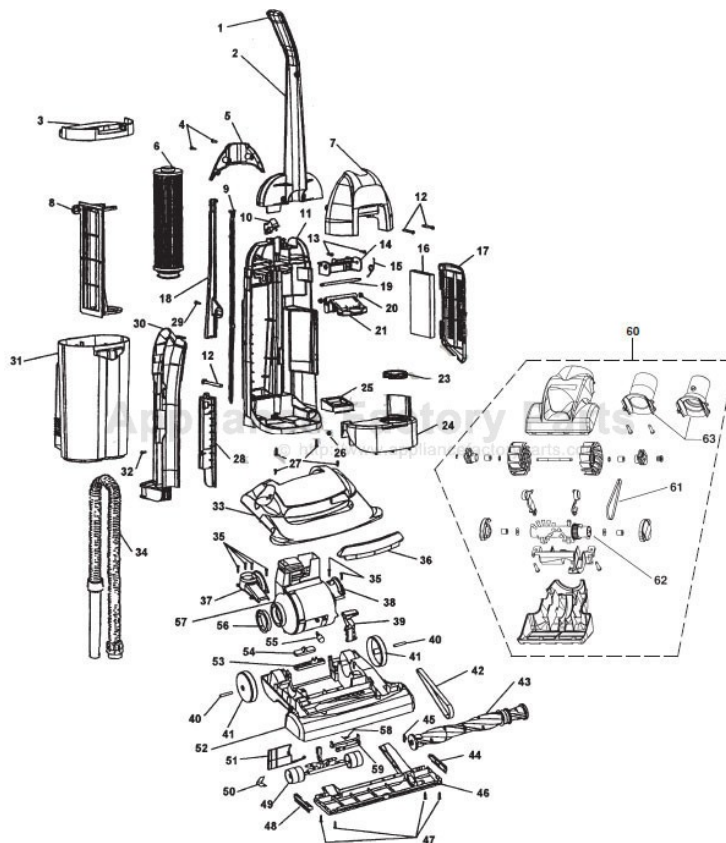

[Find Your HOOVER Vacuum Cleaner Parts - Select From 1456 Models](#)

----- Manual continues below part list -----