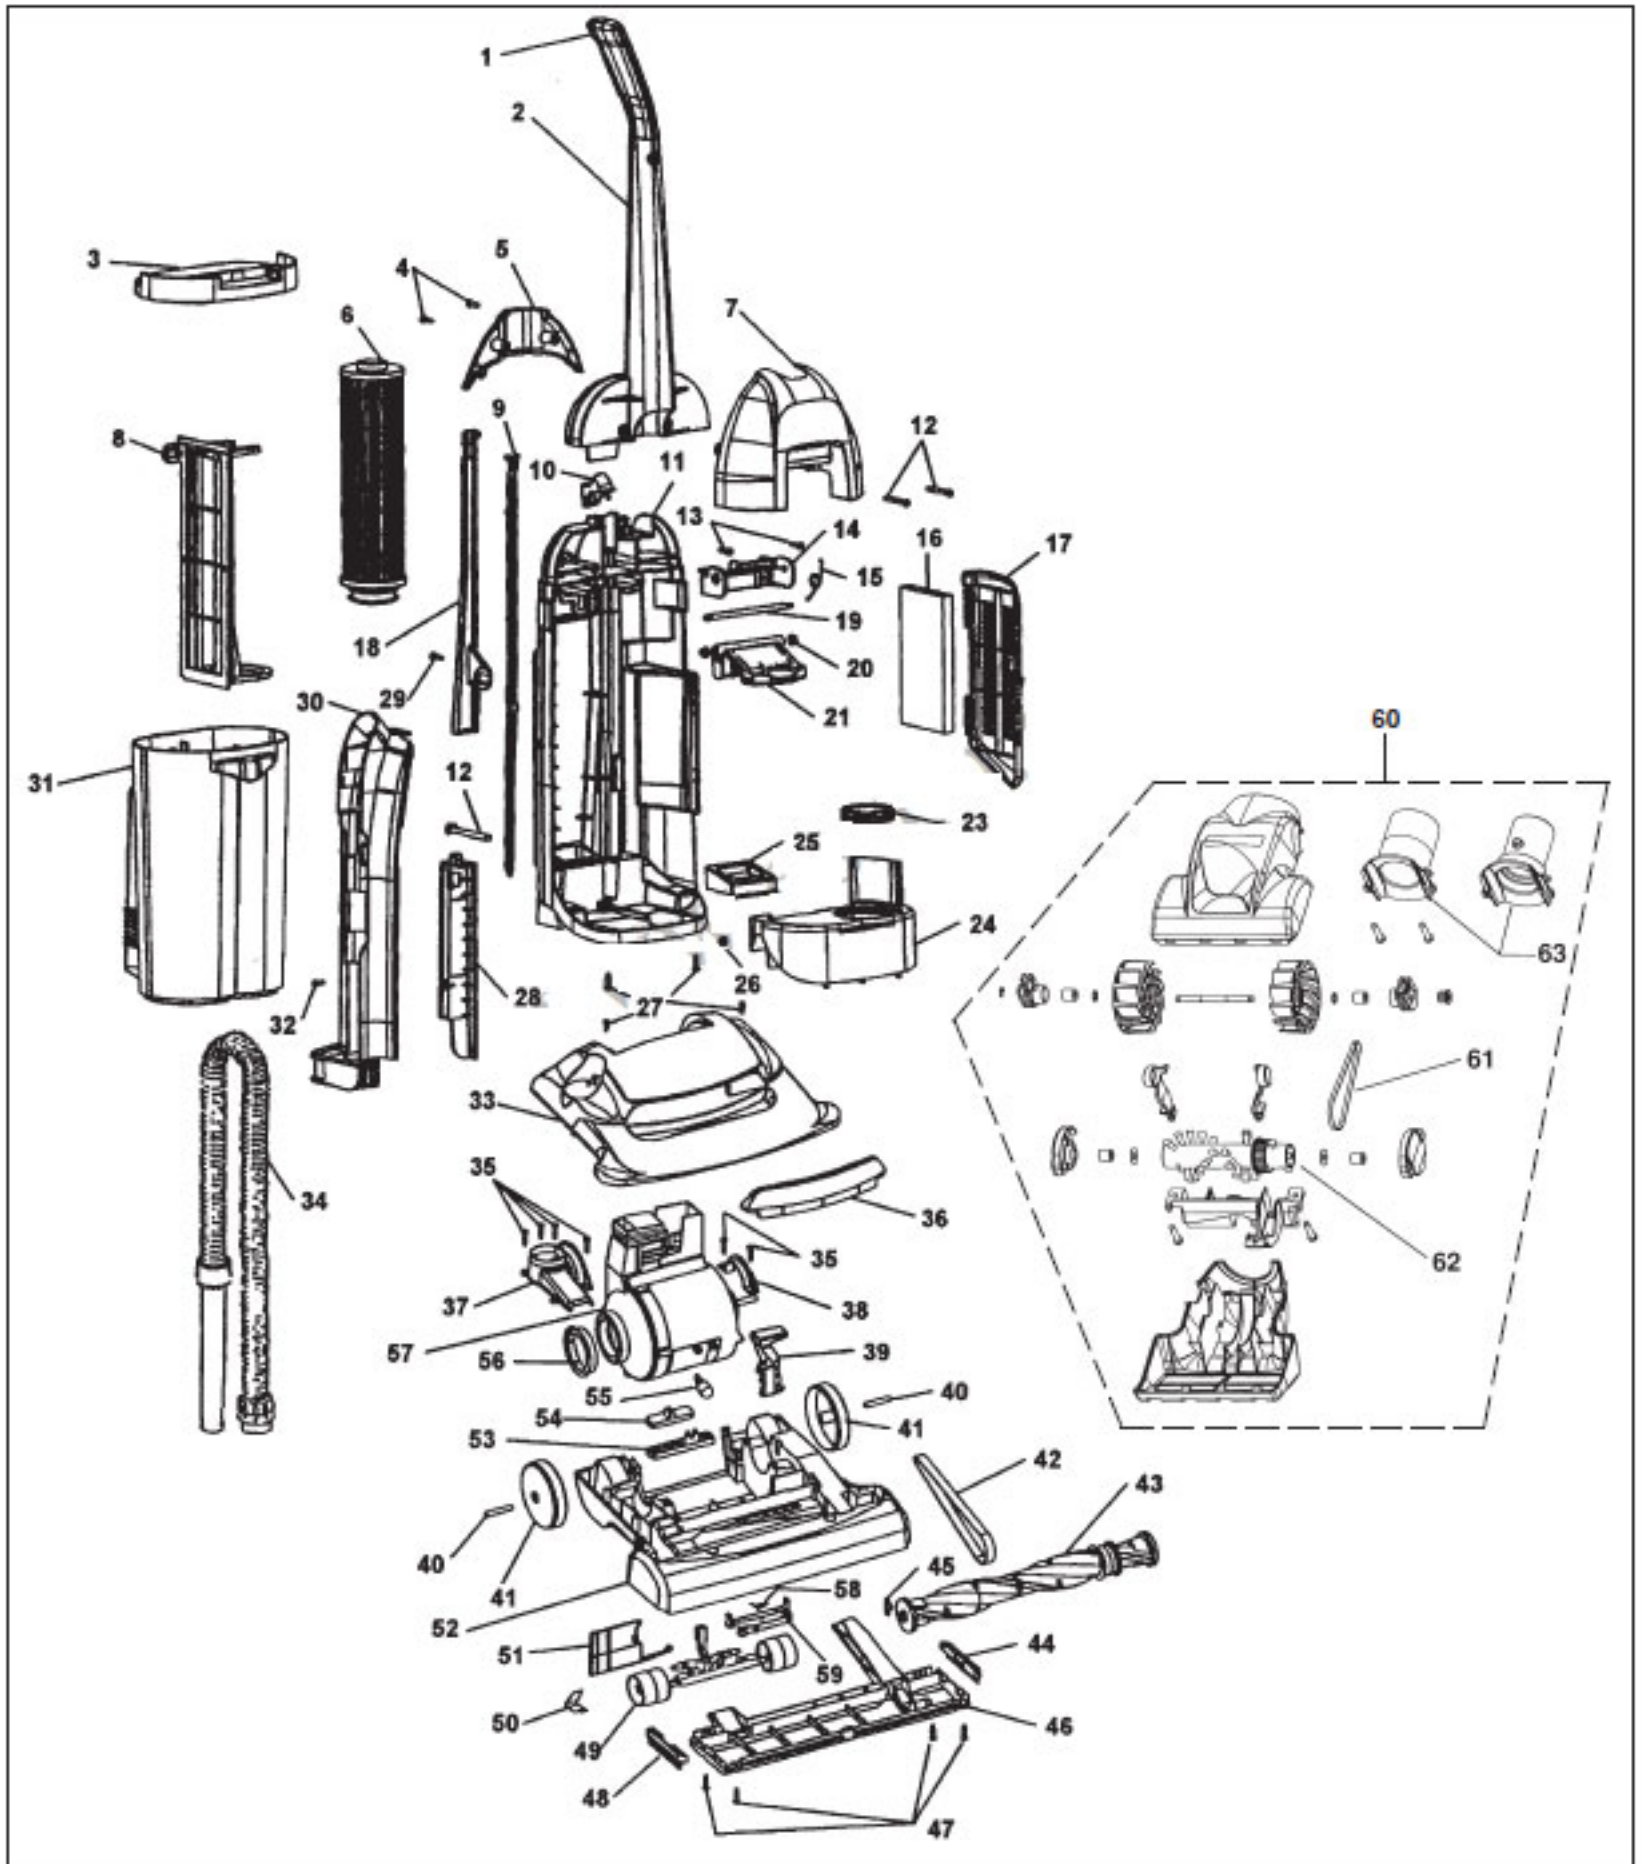

## BAGLESS UPRIGHT

Models U5280-900, U5288-900, U5294-900, U5294-940, U5296-900

Original

**HOOVER****BAGLESS UPRIGHT****Models U5280-900, U5288-900, U5294-900, U5294-940, U5296-900**

KEY	PART NO.	DESCRIPTION	KEY	PART NO.	DESCRIPTION
1	H-37911078	Handle Cap	38	H-36131090	Motor Retainer
2	H-39466041	Upper Handle - ABE	39	H-38458053	Handle Release
3	H-42249005	Dirt Cup Lid	40	H-31523012	Wheel Shaft
4	H-21447072	Screw Self-Tapping	41	H-38522011	Wheel Rear - AG
5	H-37258132	Handle Cover Rear - ABE - U5280-900, U5296-900	42	H-38528027	Belt
5	H-37258053	Handle Cover Rear - ABY - U5294-900	43	H-48414061	Agitator Assembly
5	H-37258056	Handle Cover Rear - ADM - U5288-900	44	H-39511004	Litter Picker
6	H-43611042	Filter (HEPA)	45	H-13261AY	Rug Nozzle Rib Shoe
7	H-37258124	Handle Cover - ADK - U5280-900	46	H-37245037	Bottom Plate
7	H-37258123	Handle Cover - AEB - U5294-900	47	H-21447217	Screw Self-Tapping
7	H-37258127	Handle Cover - ADN - U5288-900	48	H-39511004	Litter Picker
7	H-37258129	Handle Cover - AED - U5296-900	49	H-43248052	Front Wheel Ass'y
8	H-36426043	Pre-Filter	50	H-34572002	Cam Actuator Spring
9	H-38458057	Switch Rod	51	H-38718005	Valve Gate
10	H-38433036	Switch Rocker-ACC	52	H-37241155	Main Body (incl. it. 40, 41)
11	H-37259001	Dirt Cup Housing - ABE	52	H-37241160	Main Body - U5296-900 Only (incl. it. 40, 41)
12	H-40201189	Handle Hardware Ass'y (Incl. It. 32)	53	H-38567027	Cam Actuator
13	H-21447072	Screw Self-Tapping	54	H-38567014	Indicator Knob - AG
14	H-36153065	Latch Support	55	H-27313101	Lamp
15	H-38355013	Cam Actuator Spring	56	H-38784016	Seal
16	H-38766009	Final Filter	57	H-43576181	Motor Ass'y
17	H-37257261	Filter Grill - ABE	58	H-38351012	Spring - FW
18	H-37258052	Rear Cover - ABE	59	H-38563013	Nozzle Height Adj. Cam
19	H-32541004	Latch Shaft	60	H-49129010	Hand Tool - Dark Spruce
20	H-36131056	Wheel Retainer	60	H-49129007	Hand Tool - Sapphire
21	H-36153064	Latch Dirt Cup	61	H-38528037	Belt
23	H-38784079	Exhaust Seal	62	H-48414088	Agitator Ass'y
24	H-37249006	Front Cover - ADK - U5280-900	63	H-38632011	Connector - Friction Fit Style
24	H-37249005	Front Cover - AEB - U5294-900, U5294-940	Items Not Illustrated		
24	H-37249007	Front Cover - ADN - U5288-900		H-39442042	Cord Wrap
24	H-37249008	Front Cover - AED - U5296-900		H-48436018	Attachment Cord - 35'
25	H-38783026	Intake Seal		H-51632007	Label - Filter Grill
26	H-21641557	Nut		H-51869058	Dirt Cup Warning Label
27	H-21447218	Screw Self-Tapping		H-51879031	Dirt Cup Removal Label
28	H-36923011	Tool Rack Guide	Tools		
29	H-21447242	Screw Self-Tapping		H-38614037	Furniture Nozzle
30	H-36433145	Tool Rack		H-38617029	Crevice Tool
31	H-38775073	Dirt Cup - ADL - U5280-900, U5294-900, U5294-940, U5296-900		H-38634077	Extension Tube - AG
31	H-38775072	Dirt Cup - ADP - U5288-900		H-43414174	Dusting Brush
32	H-40201189	Handle Hardware(Incl. It. 12)			
33	H-42252A88	Hood -ADJ - U5280-900 (Incl. It. 36)			
33	H-42252A87	Hood - ADR - U5294-900, U5294-940 (Incl. It. 36)			
33	H-42252A89	Hood - ADP - U5288-900 (Incl. It. 36)			
33	H-42252A90	Hood - AG - U5296-900 (Incl. It. 36)			
34	H-43434101	Hose Ass'y			
35	H-21447217	Screw Self-Tapping			
36	H-39383108	Lens			
37	H-38656033	Duct Cover - ABE			