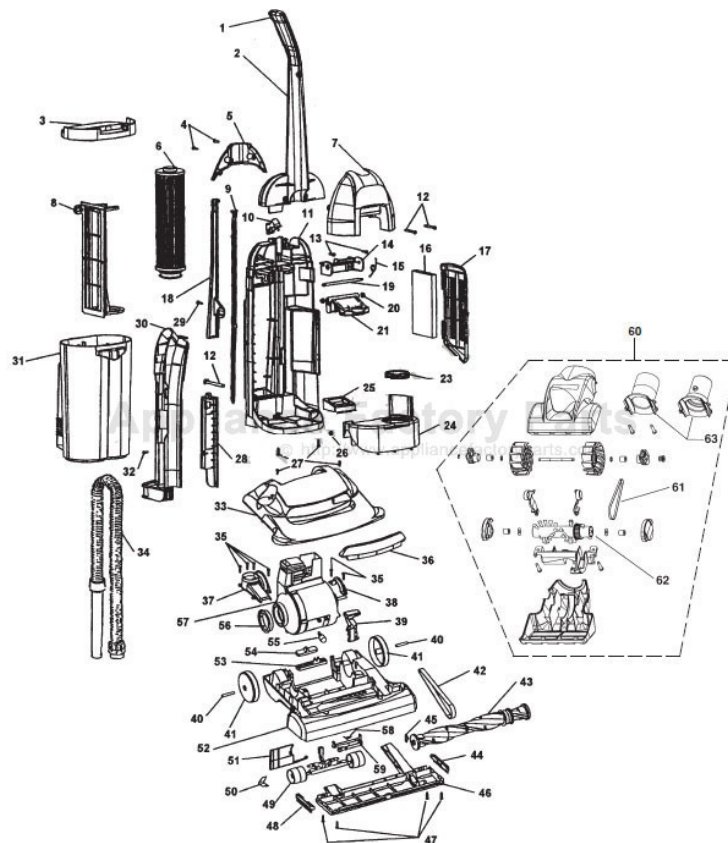

[Find Your HOOVER Vacuum Cleaner Parts - Select From 1456 Models](#)

----- Manual continues below part list -----