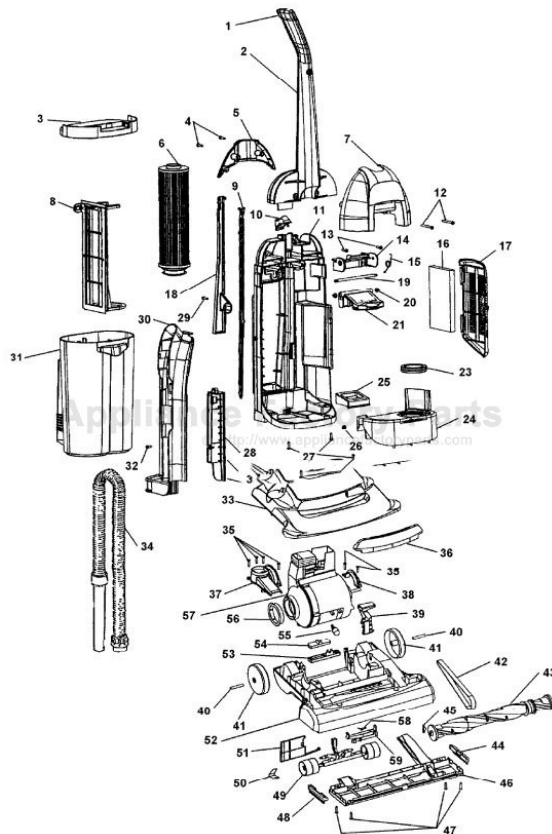

[Find Your HOOVER Vacuum Cleaner Parts - Select From 1456 Models](#)

----- Manual continues below part list -----