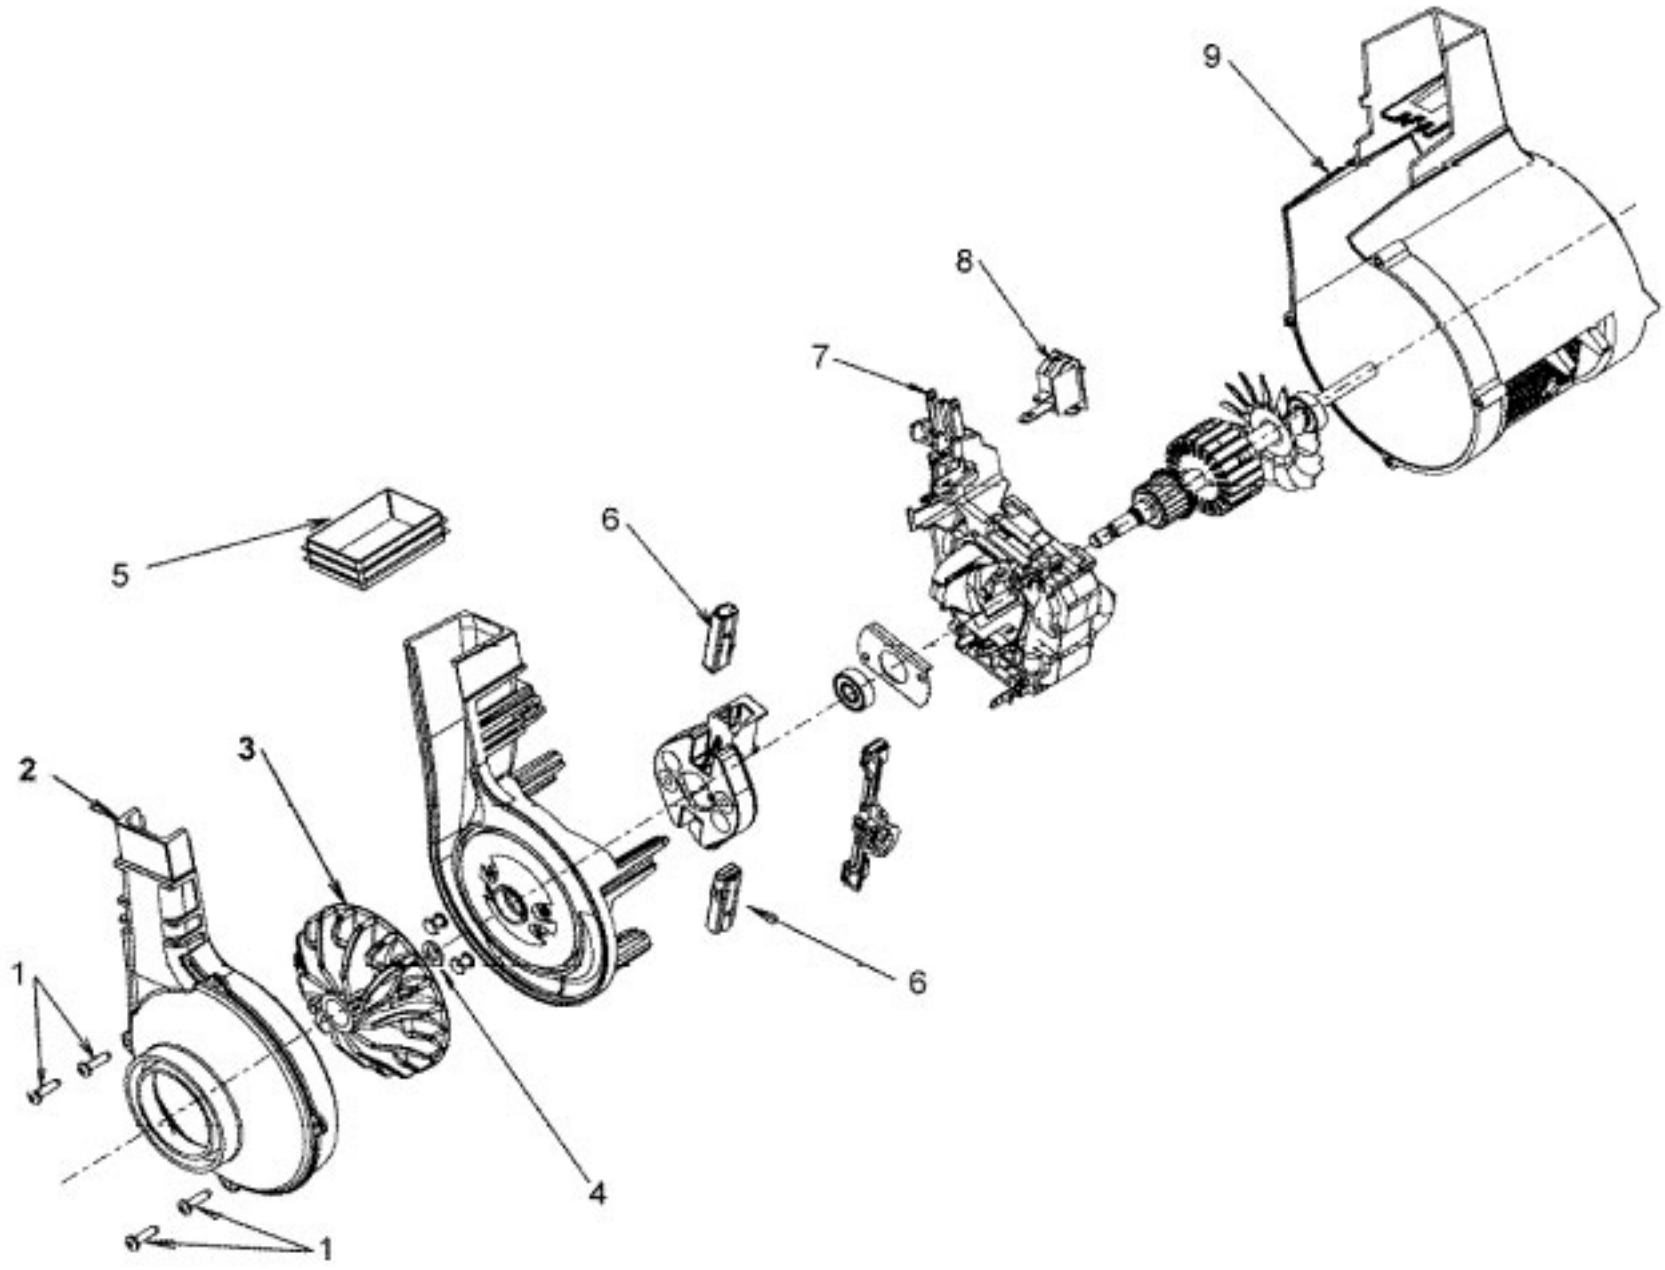

Image	Key	Part Number	Description	Substitution	Qty.
1	53	38567027	CAM ACTUATOR-ABE-U52		1
1	54	38567014	INDICATOR KNOB - U45		1
1	55	27313101	LAMP		1
1	56	38784016	SEAL - U4455		1
1	57	43576200	MOTOR-12A-U5254/56		1
1	57	43576204	MOTOR-BREASY W/HL		1
1	58	38351012	SPRING - U4581-910		1
1	59	38563013	NOZZLE HEIGHT ADJ CA		1
1	60	51869058	Dirt Cup Warn Label		1
1	60	46388025	Attach. Cord-u528090	46388027	1
1	60	51879031	Dirt Cup Rmvl Label		1
1	60	34123056	GASKET-MAIN BODY		1
1	60	46388027	ATTACH. CORD		1
1	60	46388043	CORD-30 FT-U5254/56		1
1	60	3944201P	CORD WRAP		1
1	60	51632007	Label-Filter Grill		1
1	70	43414142	FLOOR BRUSH ASSM-AG-		1
1	70	38634077	EXTENSION TUBE	38634078	1
1	70	38617029	CREVICE TOOL-ABR		1
1	70	3861401E	FURNITURE NOZZLE		1
1	70	43414174	DUSTING BRUSH ASSEM-		1
1	996	56511A96	Owner Manual-U546090		1
1	996	56511A99	Owner Manual-U5296-9		1
1	996	56511B14	OWNER MANUAL-5290-90		1