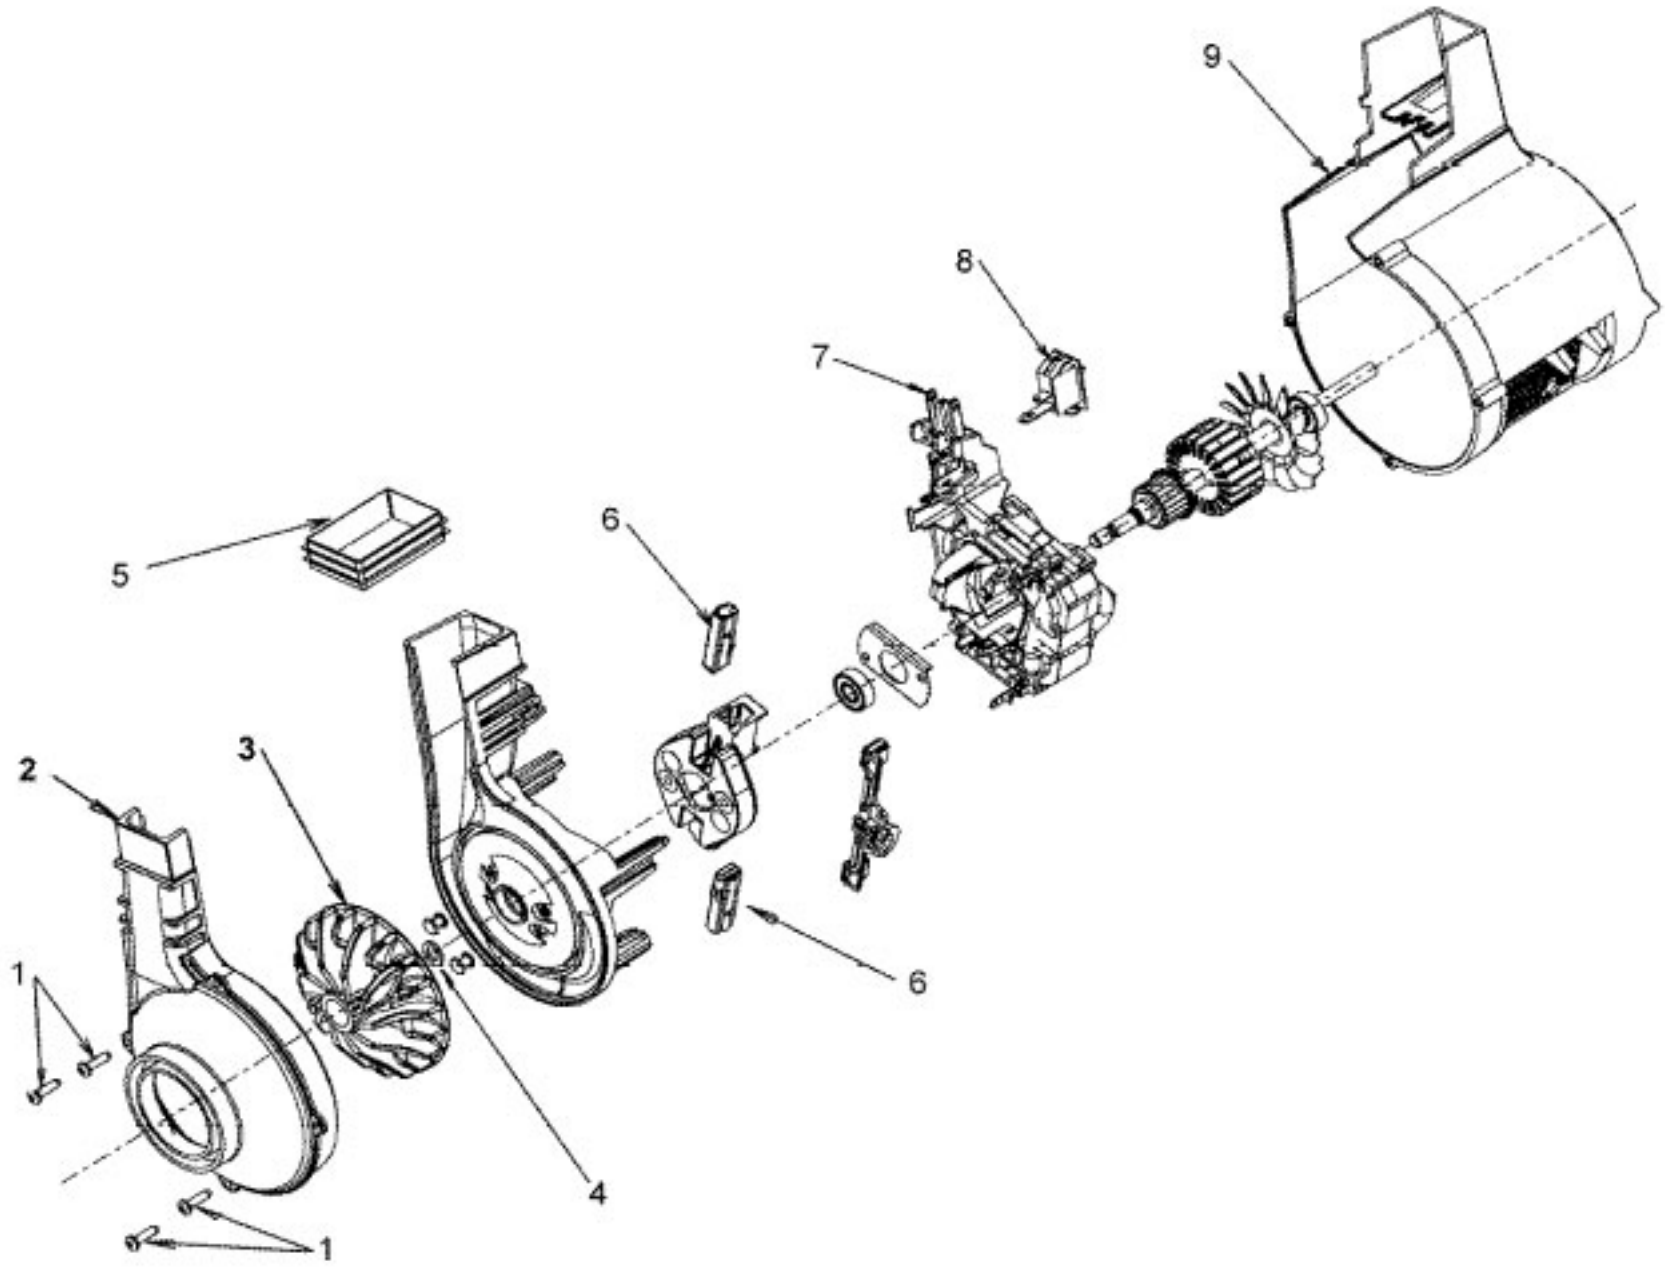

Model Number: U5298900
BOM/Serial #: U5298900
Graphic Title: MOTOR12AMP

Image	Key	Part Number	Description	Substitution	Qty.
1	1	214793DA	SCREW-SELF TAPPING-U		4
1	2	43565006	FAN/NUT ASSEM 12 AMP		1
1	2	38736033	FAN CHAMBER		1
1	4	21312793	WASHER - U4455		1
1	5	38783020	DUCT SEAL-MOLDED		1
1	6	41311022	MOTOR BRUSH-SVW		2
1	7	36914006	SWITCH BUS BAR		1
1	8	28161068	ROCKER SWITCH		1
1	9	37194049	MOTOR END CAP W/HL		1
1	50	43576205	MOTOR-12 AMP-U4250		1
1	50	43576204	MOTOR-BREASY W/HL		1
1	50	43576200	MOTOR-12A-U5254/56		1
1	50	43576199	MOTOR ASSEM. COMP. 12 AMP		1
1	50	38755030	FAN		1
1	50	37194050	MOTOR END CAP W/O HL		1