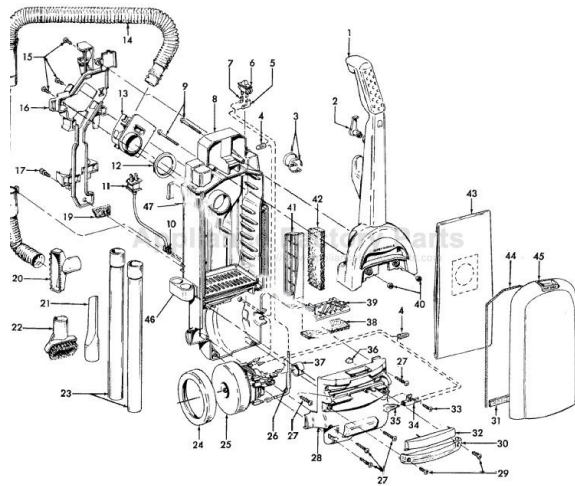

[Find Your HOOVER Vacuum Cleaner Parts - Select From 1456 Models](#)

----- Manual continues below part list -----