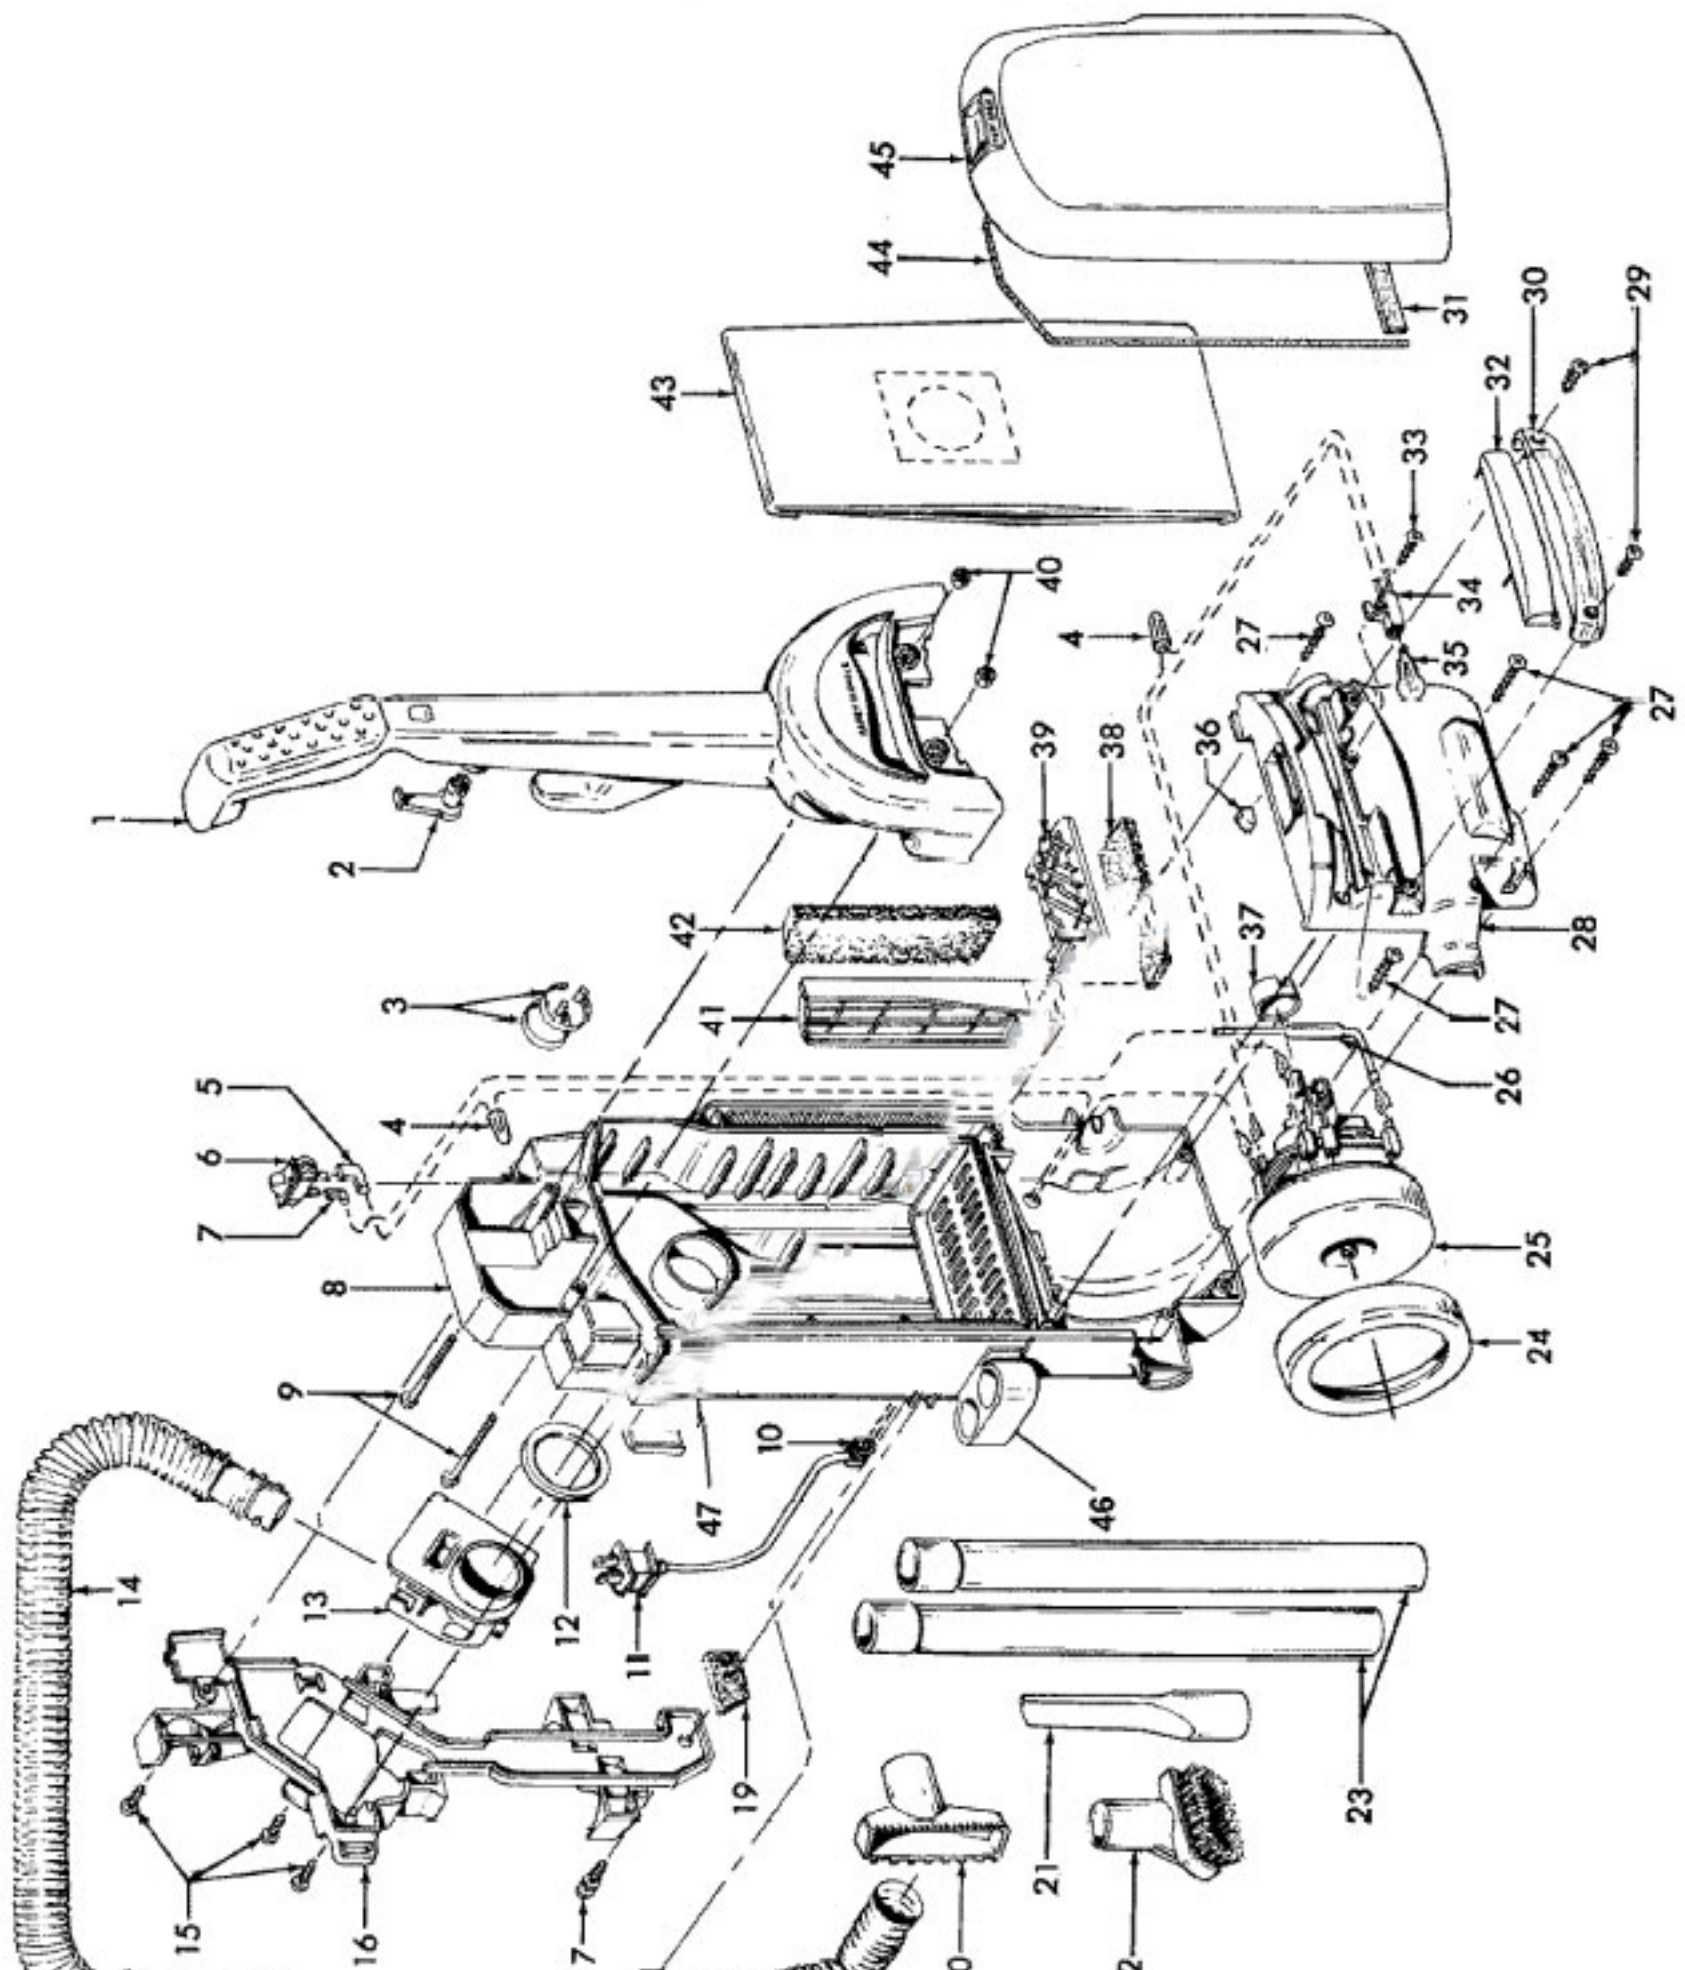

----- Manual continues below part list -----

Available Replacement Parts for HOOVER U53019RM

H-4010100Y	BAG VACUUM CLEANER OEM HOOVER 3 PACK
HR-1805	FITLER HOOVER 2 PACK AFTERMARKET
HR-1832	FILTER FOR VACUUM 2 pack
HR-2013	BRUSHROLLER 12.25 IN
HR-2015	ROLLER BRUSH ASSY
K-109289	BULB
FA-3035	ATTACHMENT CORD ASSY
H-36426034	Secondary filter retainer.
H-43244005	Rear wheel
H-40110004	FOAM FILTER,2PK, READ EXT INFO
H-43248057	front wheel assy
H-38528033	BELT, FLAT, 1PK

Model Number: U53019RM
BOM/Serial #: U53019RM
Graphic Title: HANDLE & UPRIGHT ASSEMBLY

Image	Key	Part Number	Description	Substitution	Qty.
1	1	48663206	HANDLE ASSM.-SERVICE		1
1	2	3944201P	CORD WRAP		1
1	3	27479307	CABLE TIE		1
1	4	27618508	WIRE CONNECTOR		1
1	5	-----	NOT REQUIRED PART OR SEE NOTE		1
1	6	40309033	SWITCH KIT-SERVICE		1
1	6	28161067	SWITCH-WT-.025 TERM		1
1	7	-----	NOT REQUIRED PART OR SEE NOTE		1
1	8	37255013	BAG HOUSING-C1703/05	40309039	1
1	9	40201149	HANDLE HARDWARE ASSEM		1
1	10	27482301	STRAIN RELIEF	163768--	1
1	10	27482230	STRAIN RELIEF		1
1	11	46383334	CORD-35'-WT		1
1	12	31178017	HOSE CONNECTOR GASKET		1
1	13	38641005	DIRT DUCT		1
1	14	43434031	HOSE ASSEMBLY COMP		1
1	14	43434248	HOSE ASSEM COMP		1
1	15	21447242	SCREW-SELF TAPPING		4
1	16	36433112	TOOL/HOSE HOLDER	92001070	1
1	17	23149002	SCREW-SELF TAPPING		1
1	18	43431005	HOSE DOOR ASSEM-SERVICE		1
1	19	34311004	WIRE OPENING SE1		1
1	20	3861401E	FURNITURE NOZZLE		1
1	21	38617027	CREVICE TOOL-ABR		1
1	22	43414162	DUSTING BRUSH-ABR-U5	43414174	1
1	23	38634078	EXTENSION TUBE-AG		2
1	24	36322035	MOTOR MOUNT-LRG	36322037	1
1	25	41311017	MOTOR BRUSH		2
1	25	43576188	MOTOR ASSEM COMP.		1
1	25	43566016	FAN		1
1	26	51873001	TOC LABEL-WINDTUNNEL		1
1	26	28382087	THERMOL PROTECTOR-.250		1
1	26	28382086	THERMOL PROTECTOR		1
1	26	47534027	THERMAL PROTECTOR		1
1	27	21447230	SCREW-SELF TAPPING-F		5