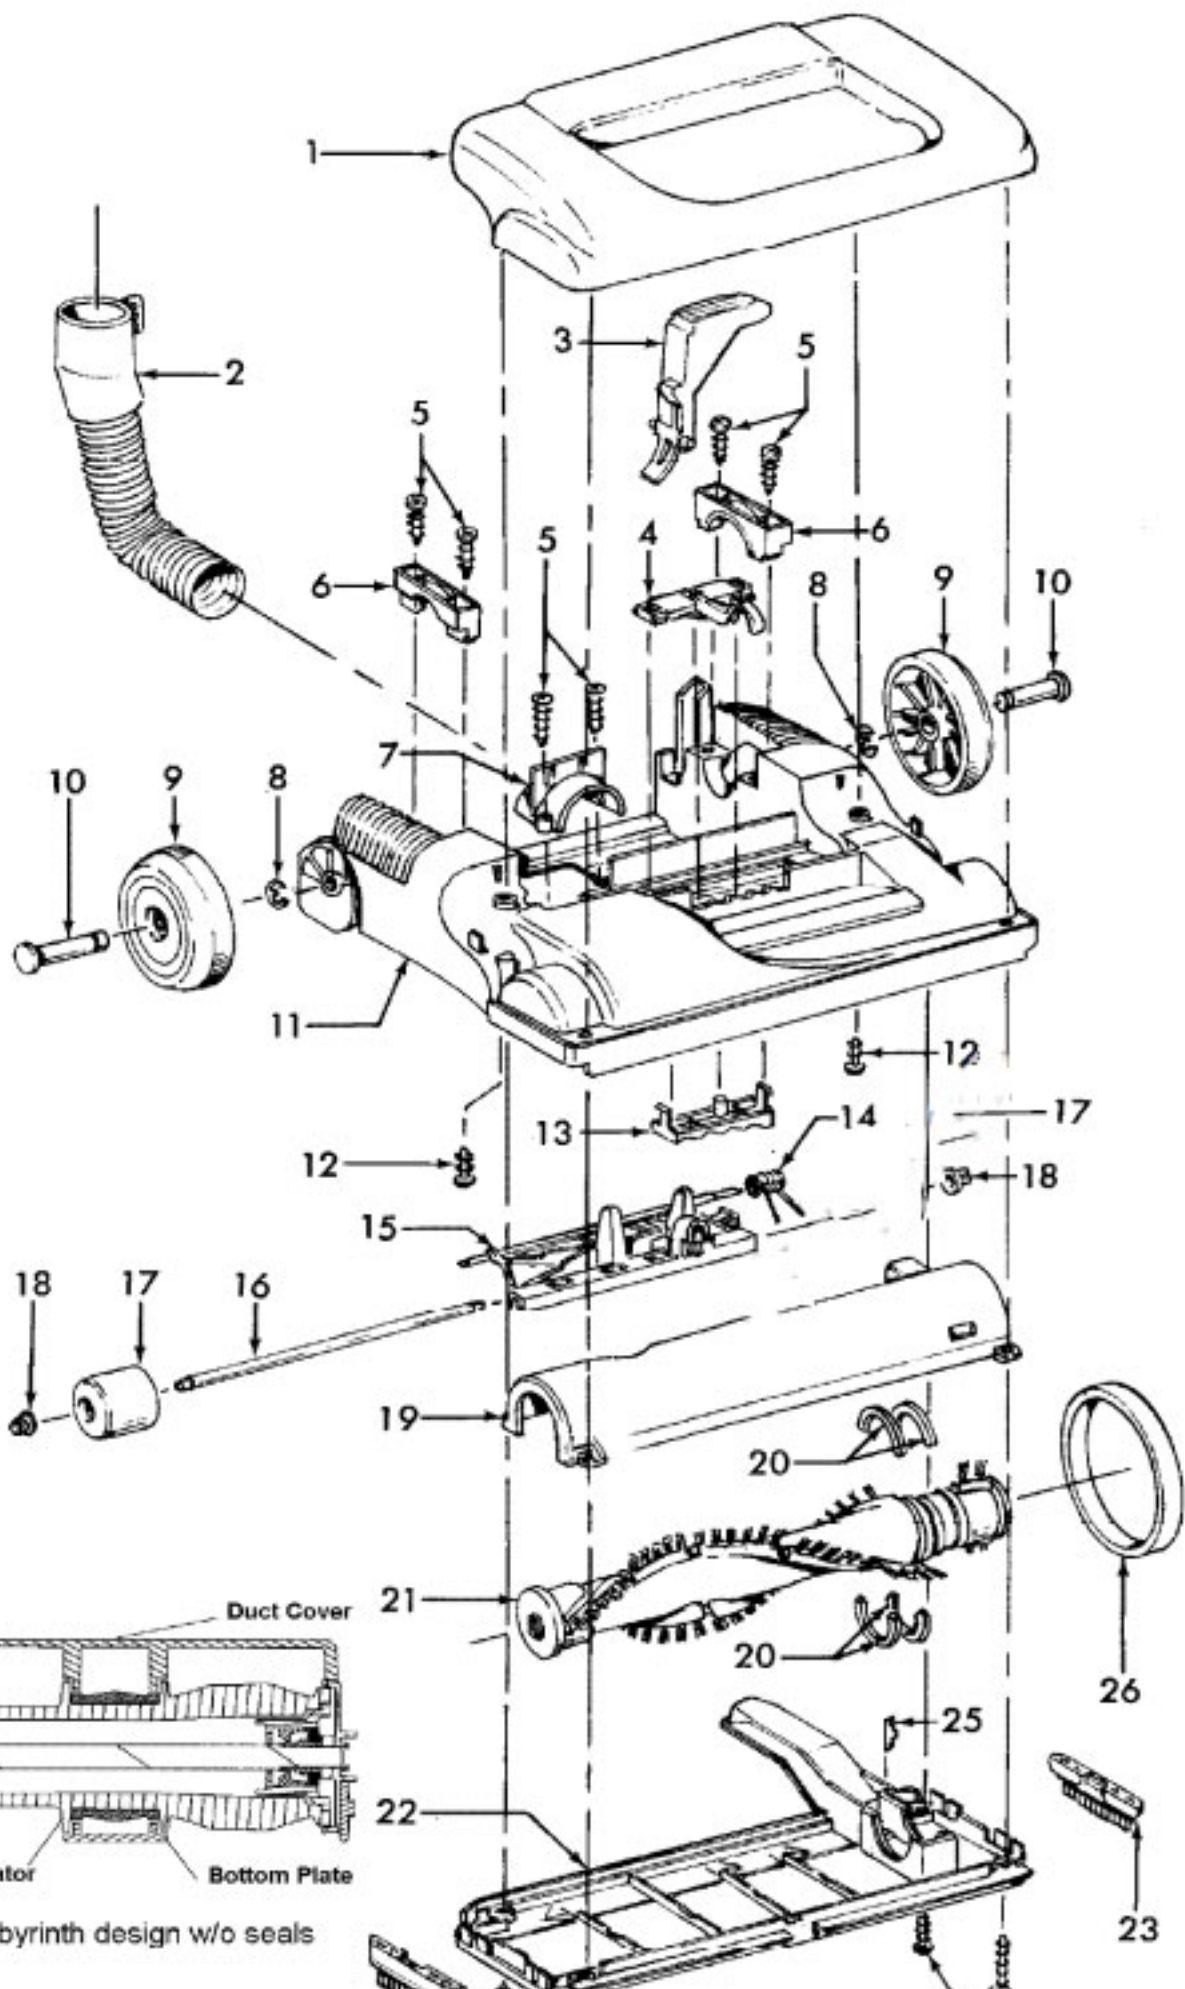

Model Number: U53019RM
BOM/Serial #: U53019RM
Graphic Title: AGITATOR, MAINBODY, HOOD

Image	Key	Part Number	Description	Substitution	Qty.
1	1	37253364	HOOD-ADK		1
1	1	37253396	Hood-std-ABY-U53399		1
1	1	37253343	Hood-ADK-U545-900		1
1	1	37253350	Hood-ADX-U5460-900	37253364	1
1	1	37253353	HOOD-AG-13	37253389	1
1	1	37253360	HOOD-ADX-U5457-900		1
1	1	37253319	HOOD-MU-U5447900		1
1	1	37253363	HOOD-ACL-U5435-900		1
1	1	37253316	HOOD-AG-U5420-900		1
1	1	37253381	HOOD-ACX-13 IN.		1
1	1	37253387	HOOD-ABR-15-U5398-9		1
1	1	37253388	Hood-AG-U5477-900		1
1	1	37253389	Hood-AG-U5415-900		1
1	1	37253391	Hood-ADX-U5446-900		1
1	1	37253395	Hood-ACF-U5394-900		1
1	1	37253361	HOOD-13 IN.-AAY		1
1	1	37253298	HOOD-AG-15-U5469-91		1
1	1	37253285	HOOD-U5433-900	37253290	1
1	1	37253286	HOOD-ABY-15-U5445-9		1
1	1	37253287	HOOD ASSEMBLY-U5395-		1
1	1	37253289	HOOD-AG-U5475-900		1
1	1	37253290	HOOD-AG - U5469-900		1
1	1	37253342	Hood-ADX-U5434-900		1
1	1	37253297	HOOD-ABY-U5451-900		1
1	1	37253383	HOOD-AFE-U5452-900	37253316	1
1	1	37253299	HOOD-AG		1
1	1	37253305	HOOD-U5397-900		1
1	1	37253306	hood-abr-15-u539690		1
1	1	37253307	Hood		1
1	1	37253313	HOOD-ACF-U5449-940		1
1	1	37253315	HOOD ASSEMBLY-U5393		1
1	1	37253294	HOOD-AG-U5443-900		1
1	1	37253A41	HOOD-15IN-U5459		1
1	1	37253402	Hood-13 in.-ADK		1
1	1	37253373	HOOD-13 IN-STD.		1