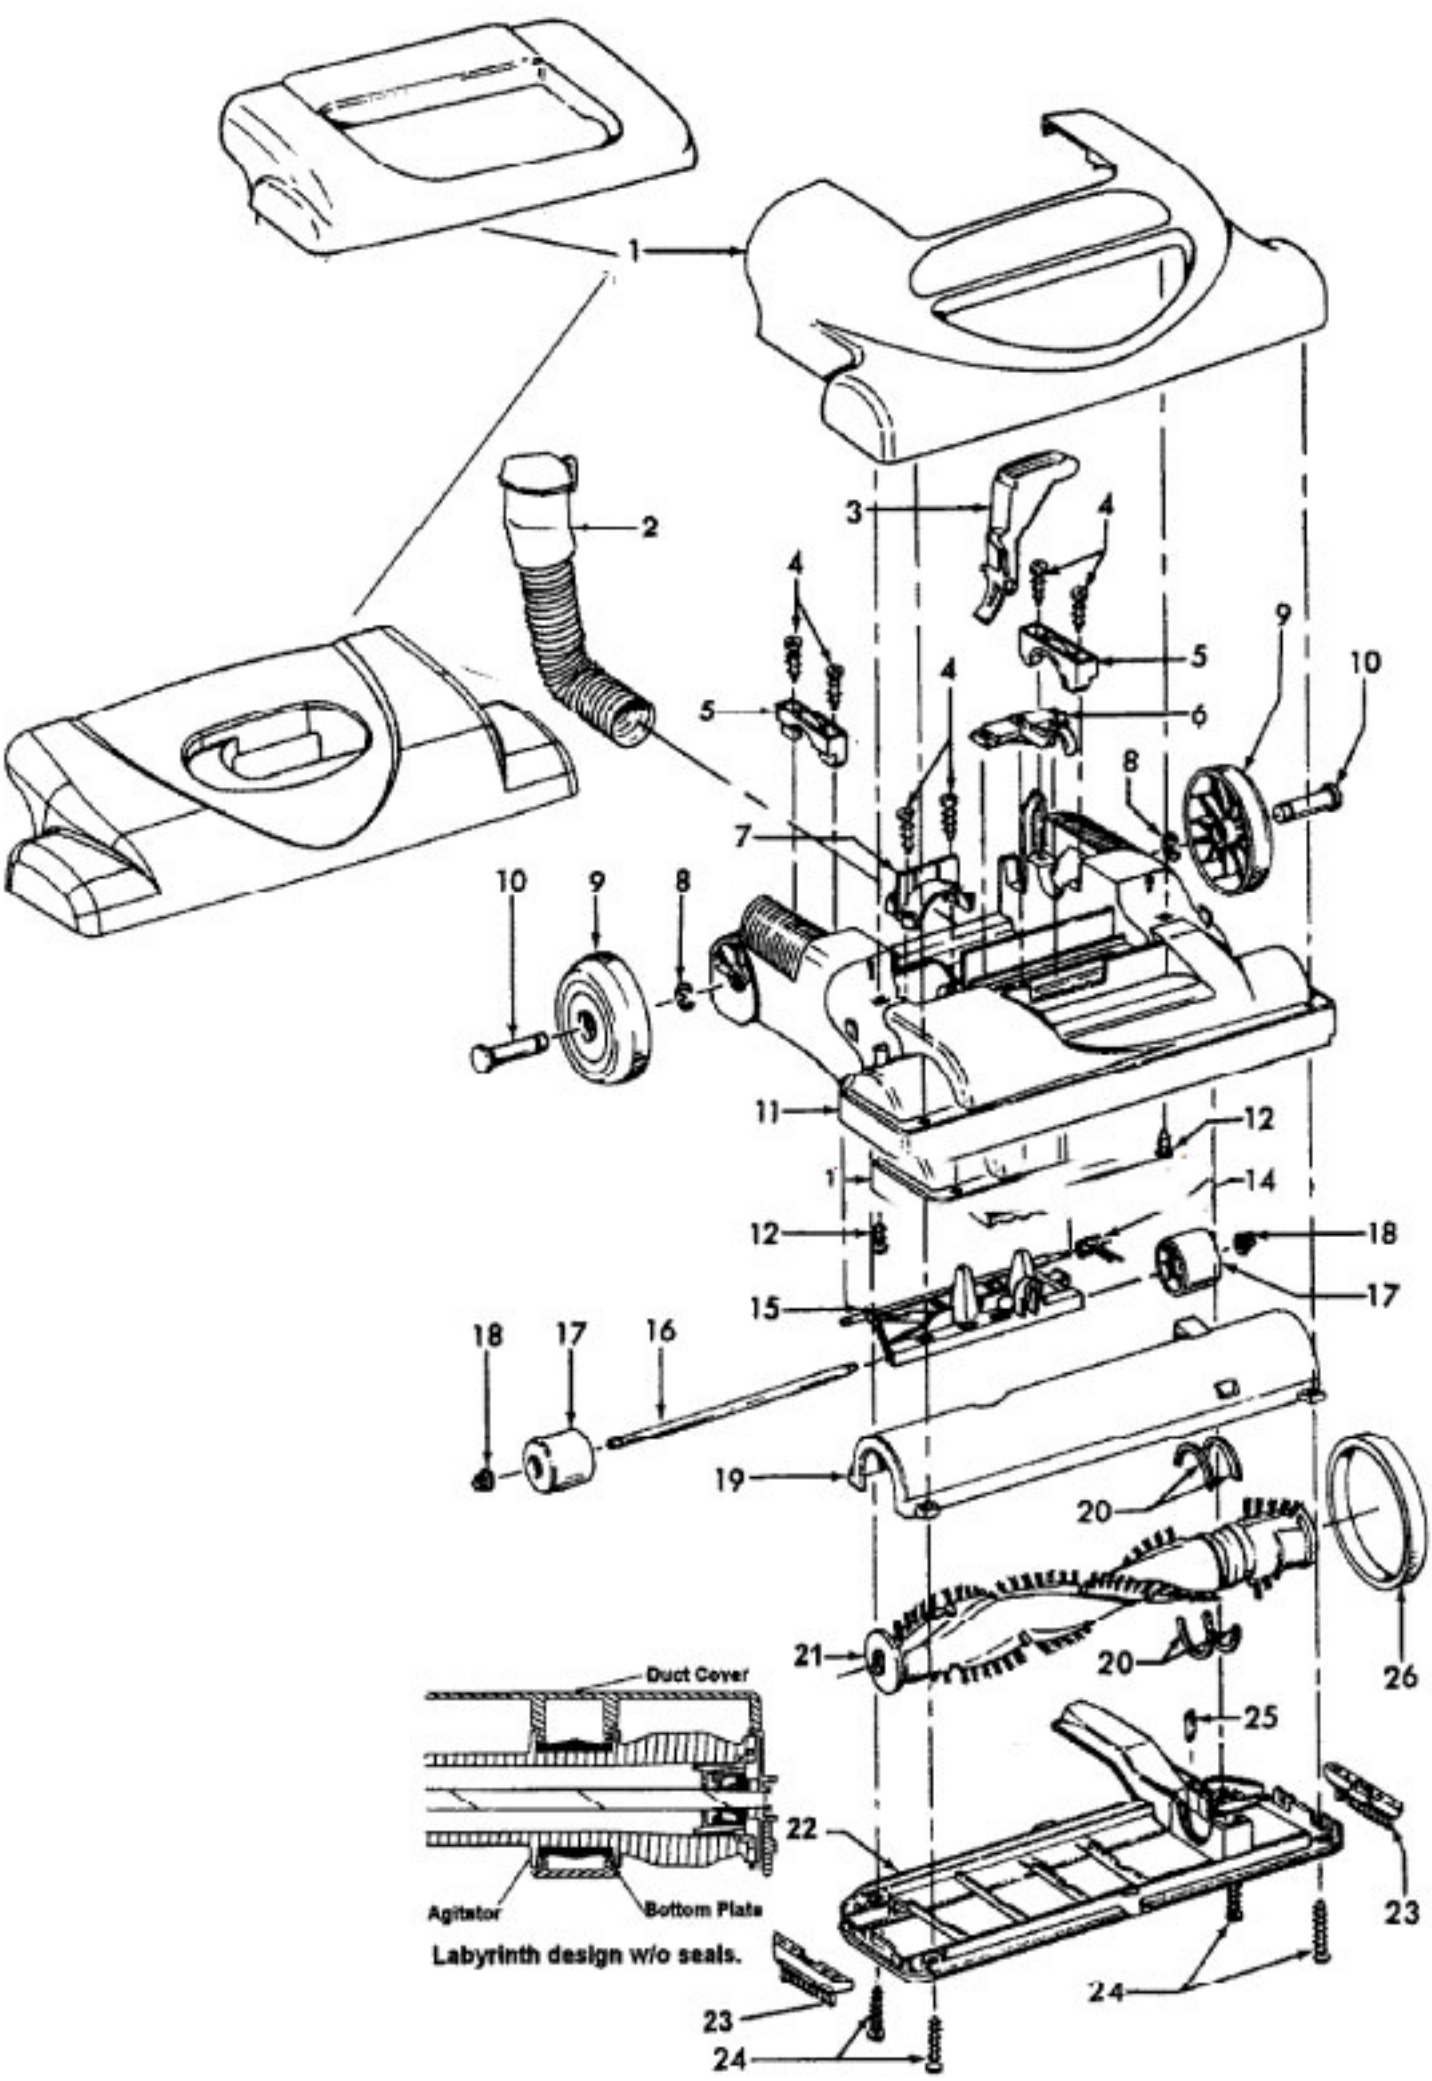

Model Number: U53029RM

BOM/Serial #: U53029RM

Graphic Title: AGITATOR, MAINBODY, HOOD

Image	Key	Part Number	Description	Substitution	Qty.
1	1	37253322	Hood-ACL-U5461-900		1
1	1	37253407	FALCON JR HOOD-13 IN-AFS		1
1	1	37253A01	HOOD-ACU		1
1	1	37253A02	Hood-AG-U5349-900		1
1	1	37253A22	Hood - 15 in-AFS		1
1	1	37253A23	Hood-U5363-900		1
1	1	37253A26	HOOD-DLX-U5365		1
1	1	37253394	Hood-AFS-U5344-900		1
1	1	37253386	Hood - ADS U5462-900		1
1	1	37253364	HOOD-ADK		1
1	1	37253399	Hood-AFT-15 in-U5347		1
1	1	37253352	Hood-ADX-U5409		1
1	1	37253308	HOOD-15-ACL-U5463-9		1
1	1	37253284	DELUXE HOOD-ABY-U546	37253293	1
1	1	37253293	DELUXE HOOD-U5465-97		1
1	2	43431005	HOSE DOOR ASSEM-SERVICE		1
1	3	38458043	HANDLE RELEASE LEVER		1
1	4	21447072	SCREW		1
1	5	36131094	TRUNNION COVER-ABE		1
1	6	40309004	NOZZLE ADJ LEVER & CAM KIT		1
1	7	36171044	HOSE CLAMP-ABE		1
1	8	160017--	LOCK RING		1
1	9	38522077	REAR WHEEL		1
1	10	32434012	REAR AXLE	32434007	1
1	10	32434008	REAR AXLE-AA X-U5433-	32434007	1
1	11	37242123	MAIN BODY-ABEY		1
1	11	37242140	MAIN BODY W/GUARD-13 IN-ABE		1
1	12	21447228	SCREW-SELF-TAPPING		1
1	13	40309004	NOZZLE ADJ LEVER & CAM KIT		1
1	14	38355010	TORSION SPRING		1
1	15	43248057	FRONT WHEEL ASSEMBLY	43248064	2
1	15	36432027	FRONT WHEEL SUPPORT-CP		1
1	16	32541003	WHEEL SHAFT		1
1	17	38521004	FRONT WHEEL	43248064	1
1	18	36131056	WHEEL RETAINER - BZ		1