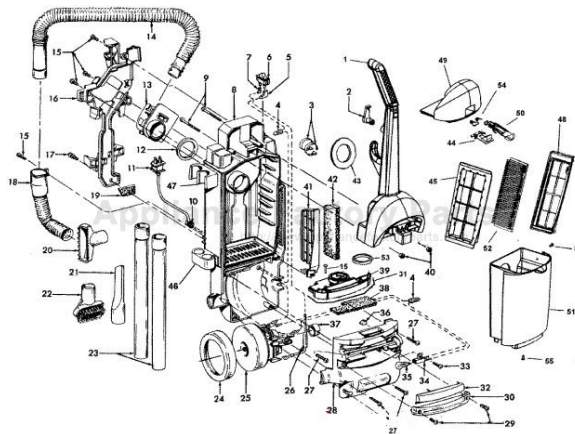

[Find Your HOOVER Vacuum Cleaner Parts - Select From 1456 Models](#)

----- Manual continues below part list -----