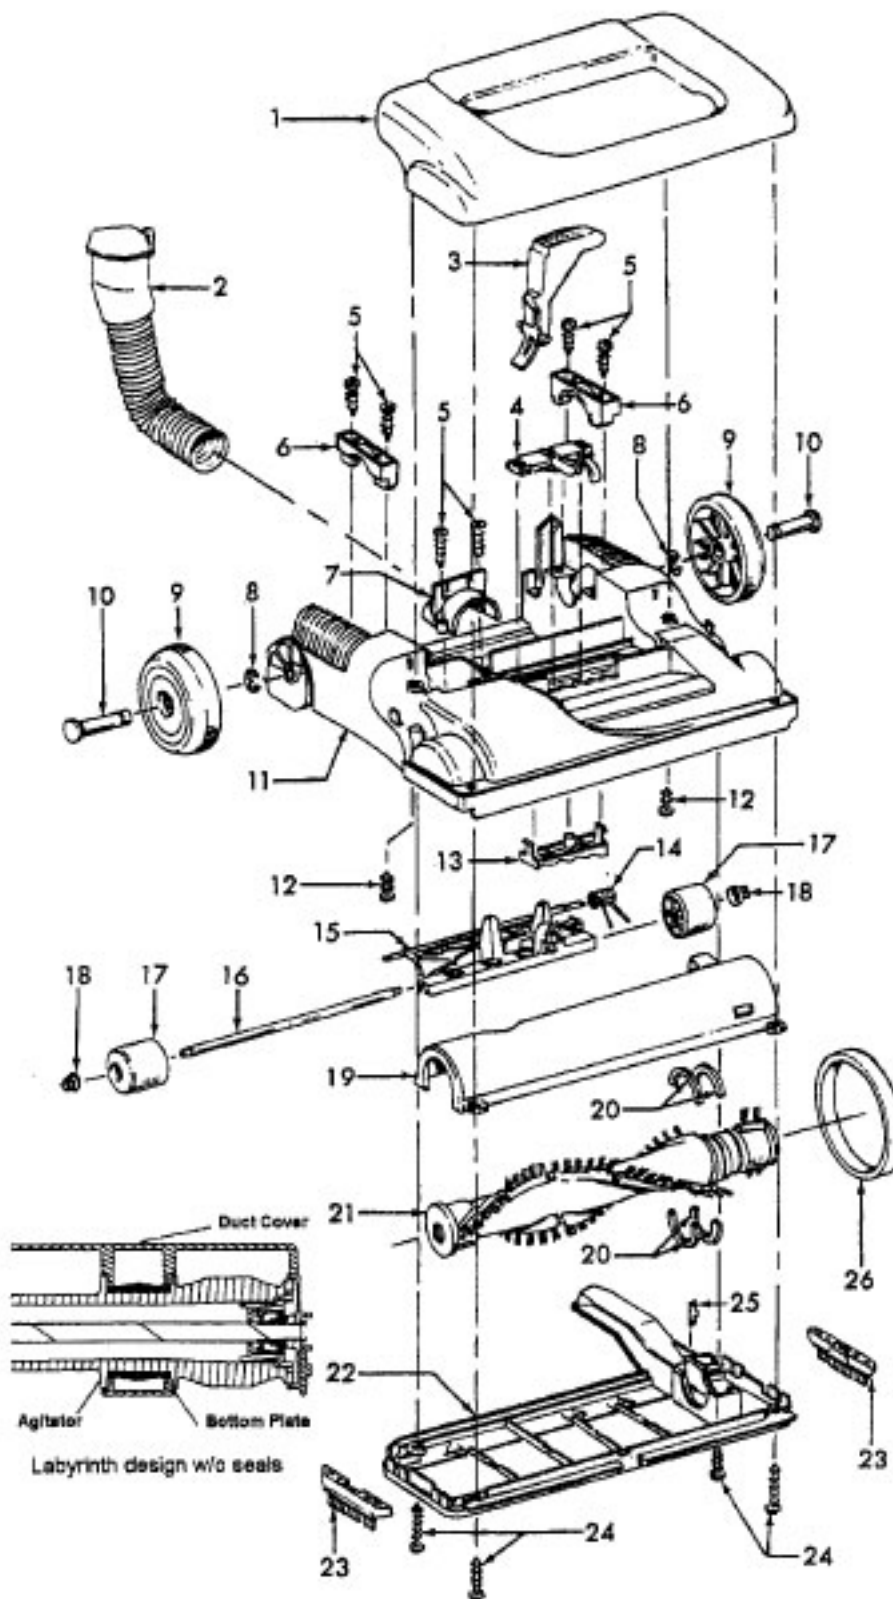

WindTunnel Models U5330-900 (15"), U5393-900(13"), U5394-900(13"), U5395-900(13"), ** U5395-940(13"),
* U5395-960 (13"), U5395-970(13"), U5396-900(15"), ***** U5396-960 (15"), U5397-900(15"),
U5398-900 (15"), *****U5398-990 (15 IN), U5399-900 (13 IN), U5403-900 (13"), U5433-900(13"),
U5434-900(13"), U5435-900(13"), U5437-960, U5443-900(15"), U5439-900(13"), ***U5443-940(15"),
****U5443-960(15"), U5445-900(15"), *** U5445-940(15"), U5446-900, U5447-900 (15"),
U5449-940 (15"), U5450-900 (15"), U5451-900(15"), U5454-900 (15"), U5456-900 (15"), U5457-900(15"),
U5460-900 (15")

WT TurboPOWER Model U5415-900 (13"), U5420-900(15"), U5469-900(13"), U5469-910(15"), U5475-900(15")*****
U5475-960 (15"), U5477-900 (15")

WT Farrington Model U5436-950, U5452-900 (15")