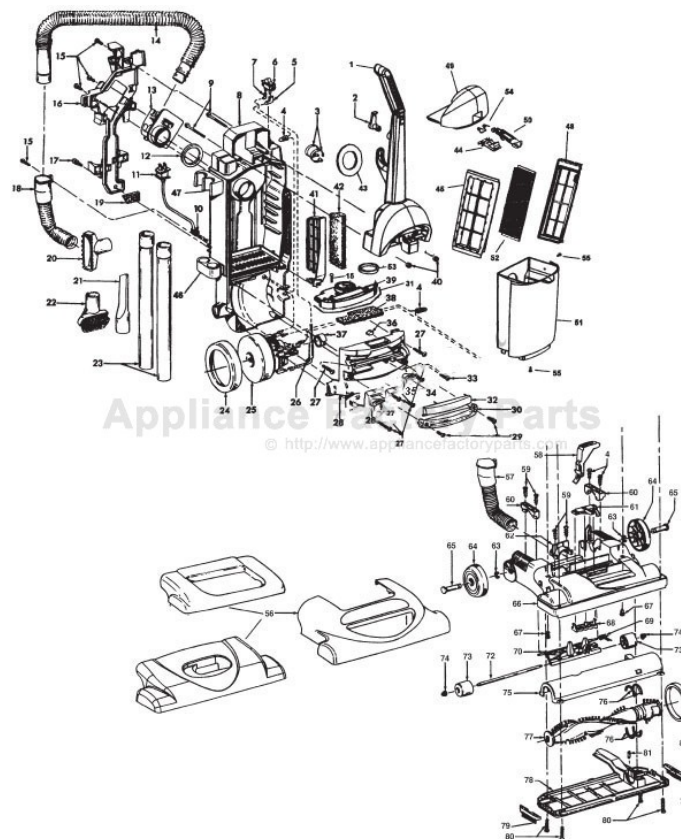

This Owner's Manual is provided and hosted by [Appliance Factory Parts](http://ApplianceFactoryParts.com).

HOOVER U5344-900 Owner's Manual

[Shop genuine replacement parts for HOOVER
U5344-900](#)

[Find Your HOOVER Vacuum Cleaner Parts - Select From 1456 Models](#)

----- Manual continues below part list -----

Available Replacement Parts for HOOVER U5344-900

HR-1875	FILTER FOR VACUUM--HOOVER
HR-1805	FITLER HOOVER 2 PACK AFTERMARKET
HR-1832	FILTER FOR VACUUM 2 pack
HR-2015	ROLLER BRUSH ASSY
K-109289	BULB
FA-3035	ATTACHMENT CORD ASSY
H-43244005	Rear wheel
H-40110004	FOAM FILTER,2PK, READ EXT INFO
H-43248057	front wheel assy
HR-5310	UPRIGHT DUST BRUSH AFTERMARKET
H-38528033	BELT, FLAT, 1PK