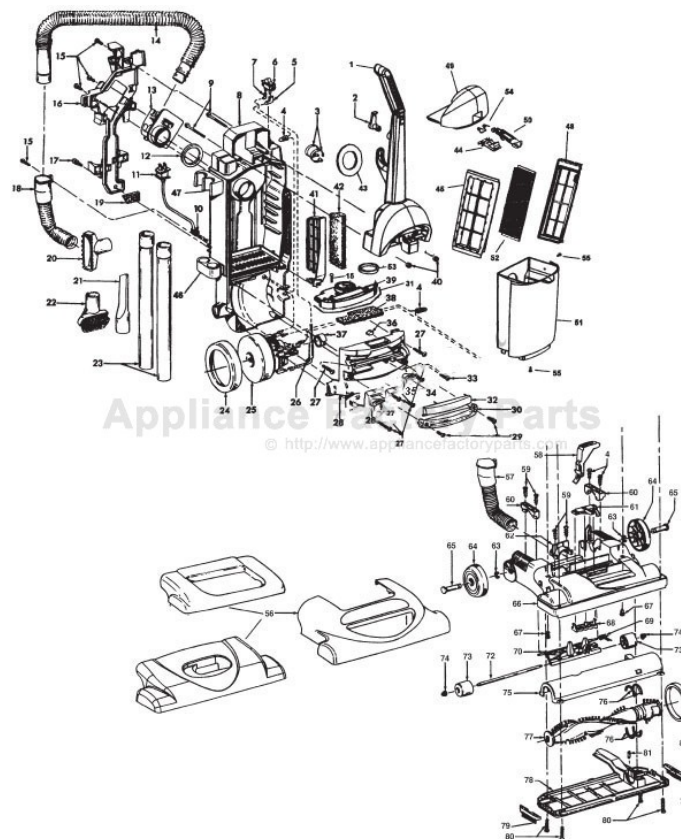

This Owner's Manual is provided and hosted by [Appliance Factory Parts](http://ApplianceFactoryParts.com).

HOOVER U5347-960 Owner's Manual

[Shop genuine replacement parts for HOOVER
U5347-960](#)

[Find Your HOOVER Vacuum Cleaner Parts - Select From 1456 Models](#)

----- Manual continues below part list -----

Available Replacement Parts for HOOVER U5347-960

HR-1875	FILTER FOR VACUUM--HOOVER
HR-1805	FITLER HOOVER 2 PACK AFTERMARKET
HR-1832	FILTER FOR VACUUM 2 pack
HR-2015	ROLLER BRUSH ASSY
K-109289	BULB
FA-3035	ATTACHMENT CORD ASSY
H-43244005	Rear wheel
H-40110004	FOAM FILTER,2PK, READ EXT INFO
H-43248057	front wheel assy
HR-5310	UPRIGHT DUST BRUSH AFTERMARKET
H-38528033	BELT, FLAT, 1PK