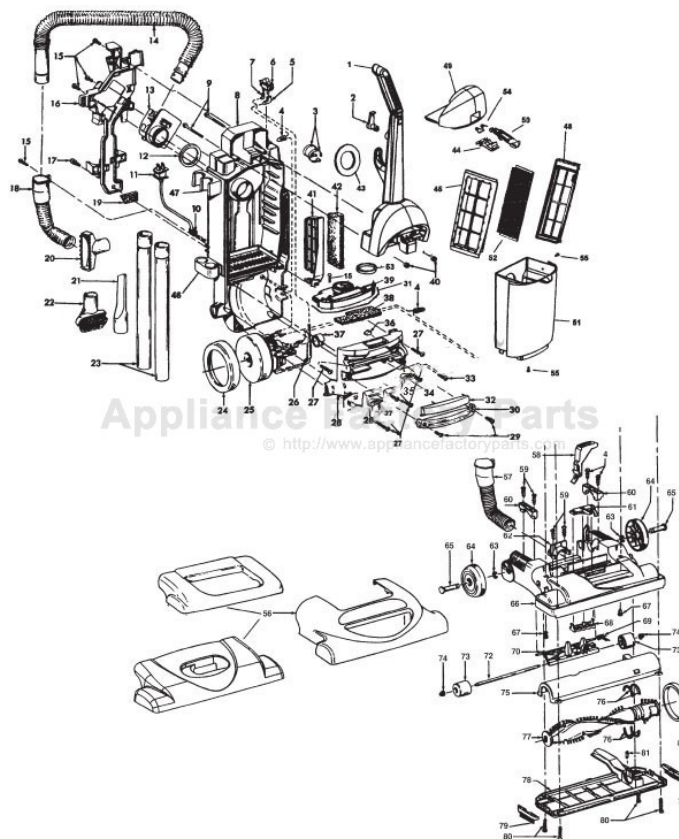

# HOOVER U5348-900 Owner's Manual

[Shop genuine replacement parts for HOOVER  
U5348-900](#)

[Find Your HOOVER Vacuum Cleaner Parts - Select From 1456 Models](#)

----- Manual continues below part list -----