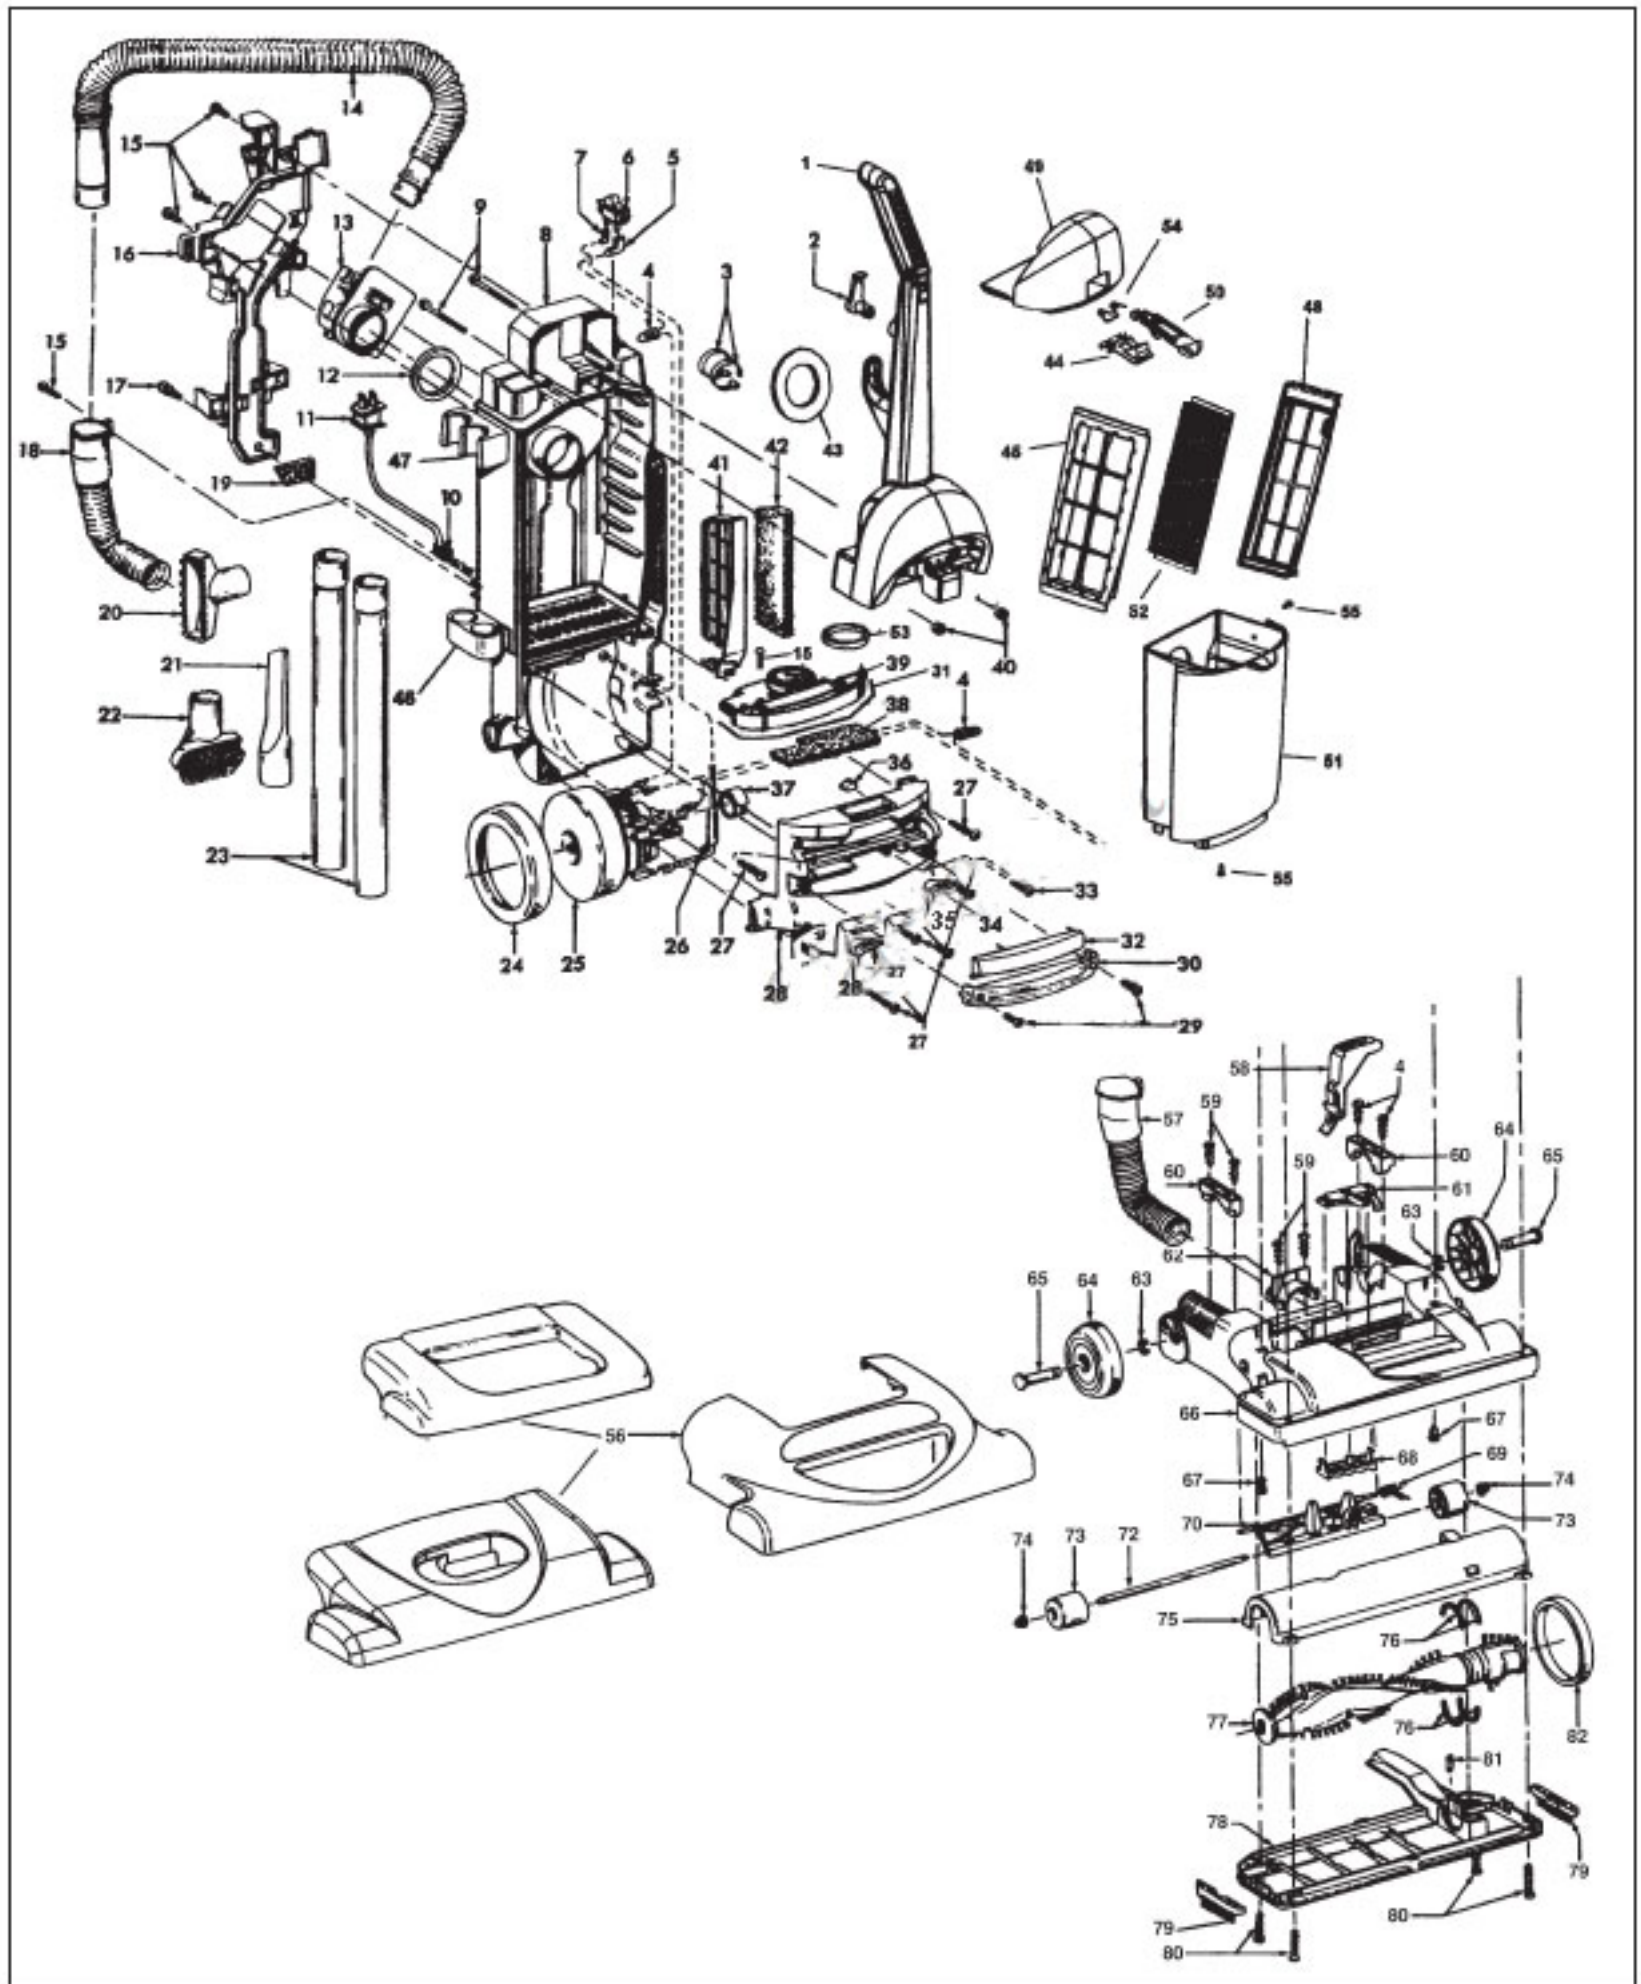

HOOVER Original

WINDTUNNEL BAGLESS WIDEPATH UPRIGHT

Models U5344-900, U5347-900, U5347-960, U5348-900, U5349-900

Original **HOOVER**

WINDTUNNEL BAGLESS WIDEPATH UPRIGHT

Models U5344-900, U5347-900, U5347-960, U5348-900, U5349-900