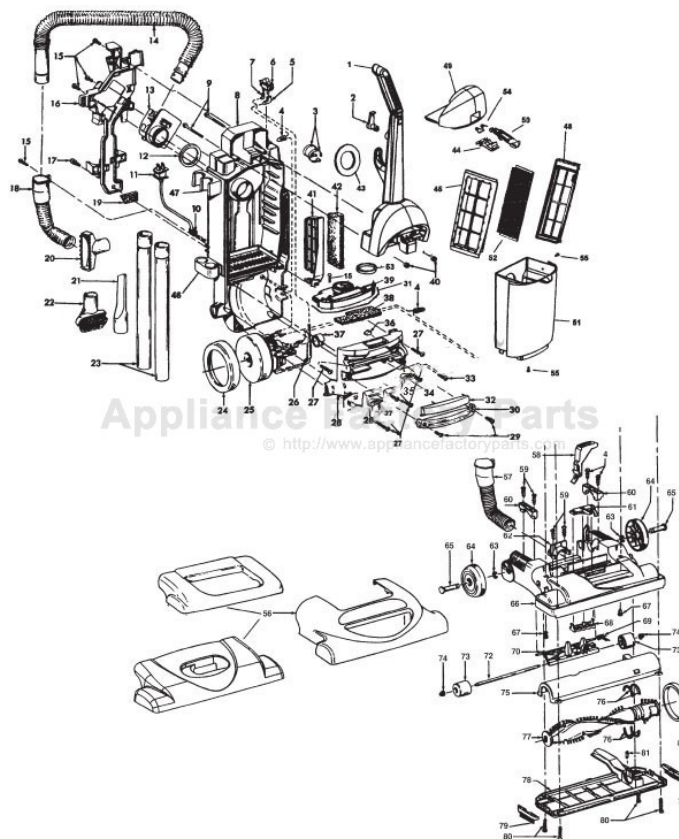

This Owner's Manual is provided and hosted by [Appliance Factory Parts](http://ApplianceFactoryParts.com).

HOOVER U5349-900 Owner's Manual

[Shop genuine replacement parts for HOOVER
U5349-900](#)

[Find Your HOOVER Vacuum Cleaner Parts - Select From 1456 Models](#)

----- Manual continues below part list -----

Available Replacement Parts for HOOVER U5349-900

HR-1875	FILTER FOR VACUUM--HOOVER
HR-1805	FITLER HOOVER 2 PACK AFTERMARKET
HR-1832	FILTER FOR VACUUM 2 pack
HR-2015	ROLLER BRUSH ASSY
K-109289	BULB
FA-3035	ATTACHMENT CORD ASSY
H-43244005	Rear wheel
H-40110004	FOAM FILTER,2PK, READ EXT INFO
H-43248057	front wheel assy
HR-5310	UPRIGHT DUST BRUSH AFTERMARKET
H-38528033	BELT, FLAT, 1PK