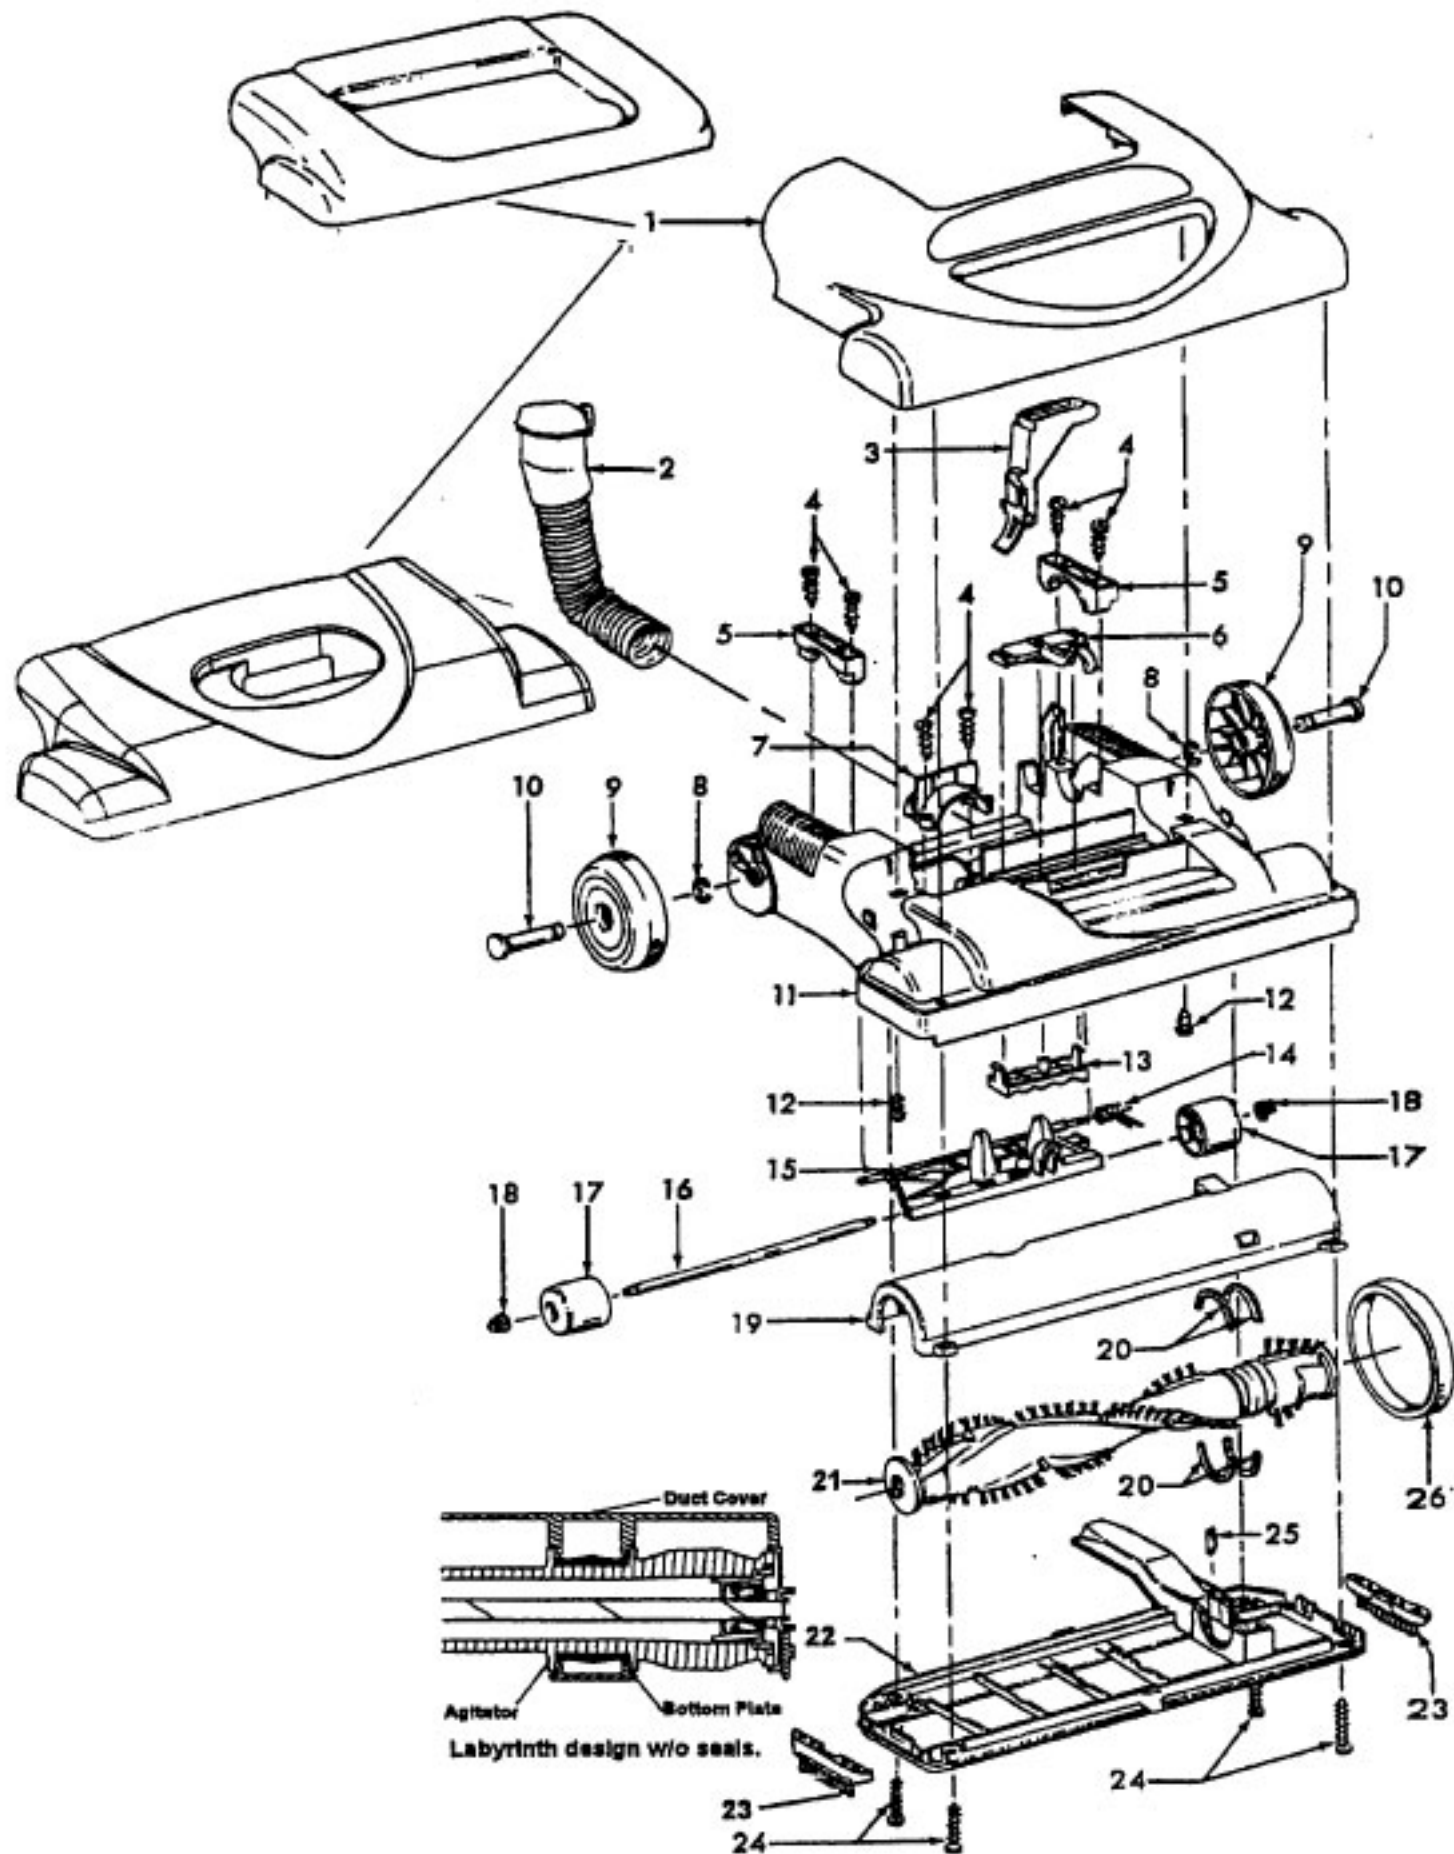

WindTunnel

Models U5344-900, U5347-900, U5347-960, U5348-900, U5349-900, U5361-900,
U5363-900, U5365-900,
U5409-900, U5409-955, U5409-990, U5453-900, U5461-900, U5462-900,
U5463-960, U5464-900, U5465-900, U5465-960, U5465-970, U5465-990

WindTunnel

Models U5344-900, U5347-900, U5347-960, U5348-900, U5349-900, U5361-900,
U5363-900, U5365-900,
U5409-900, U5409-955, U5409-990, U5453-900, U5461-900, U5462-900,
U5463-960, U5464-900, U5465-900, U5465-960, U5465-970, U5465-990

Ref. No.	Part No.	Description
1	37253284	Deluxe Hood - ABY - U5465- 900, U5465-960, U5465-990
	37253293	Deluxe Hood - AG -U5465-970
	37253308	Deluxe Hood - ACL - U5463-960
	37253322	Deluxe Hood - ACL - U5461-900
	37253352	Standard Hood - ADX -U5409-900, U5409-955, U5409-990
	37253364	Standard Hood - ADK - U5453-900 U5464-900
	37253386	Standard Hood - ADS - U5462-900
	37253394	Deluxe Hood - AFS - U5344-900
	37253399	Deluxe Hood - AFT - U5347-900, U5347-960
	37253A01	Deluxe Hood - ACU - U5348-900
	37253A02	Deluxe Hood - AG - U5349-900
	37253A26	Deluxe Hood - WW - U5365-900
	37253A22	Std. Hood - AFS - U5361-900
	37253A23	Std. Hood - AFT - U5363-900
2	43431005	Angled Hose Conn. Assem.
3	38458043	Handle Release Lever
4	21447072	Screw Self Tapping
5	36131094	Trunnion Cover - ABE
6	40309004	Nozzle Adjustment Cam Assembly (Includes item 13)
7	36171044	Hose Clamp - ABE
8	160017--	Retaining Ring
9	38522077	Rear Wheel
10	32434008	Rear Axle - AAX
	32434012	Rear Axle - U5365-900
11	37242123	Main Body - ABE
12	21447228	Screw Self Tapping
13	40309004	Nozzle Adj. Cam Assembly (Includes item 6)
14	38355010	Torsion Spring
15	36432027	Front Wheel Support
	43248057	Front Wheel Assembly - (includes 15, 16, 17, 18)
16	32541003	Wheel Shaft
17	38521004	Front Wheel
18	36131056	Wheel Retainer
19	40309034	Bottom Plate / Duct Cover Assem. Labyrinth Design (Inc. item 22)
	40309026	Bottom Plate / Duct Cover Assem. (Inc. item 22)
20	38781053	Agitator Pulley Seal
21	48414115	Agitator Assem. Comp. - 15 IN (For use on both Labyrinth and Standard Designs)
22	40309034	Bottom Plate / Duct Cover Assembly - Labyrinth design (Inc. item 19)
	40309026	Bottom Plate / Duct Cover- Assembly (Includes item 19)

Ref. No.	Part No.	Description
23	39511004 36235088	Litter Picker (2) Furniture Guard Filler (2) U5344-900, U5347-900, U5347-960, U5348-900, U5349-900
24	21447121	Screw Self Tapping
25	13261AY	Rug Nozzle Rib Shoe
26	38528033	Belt