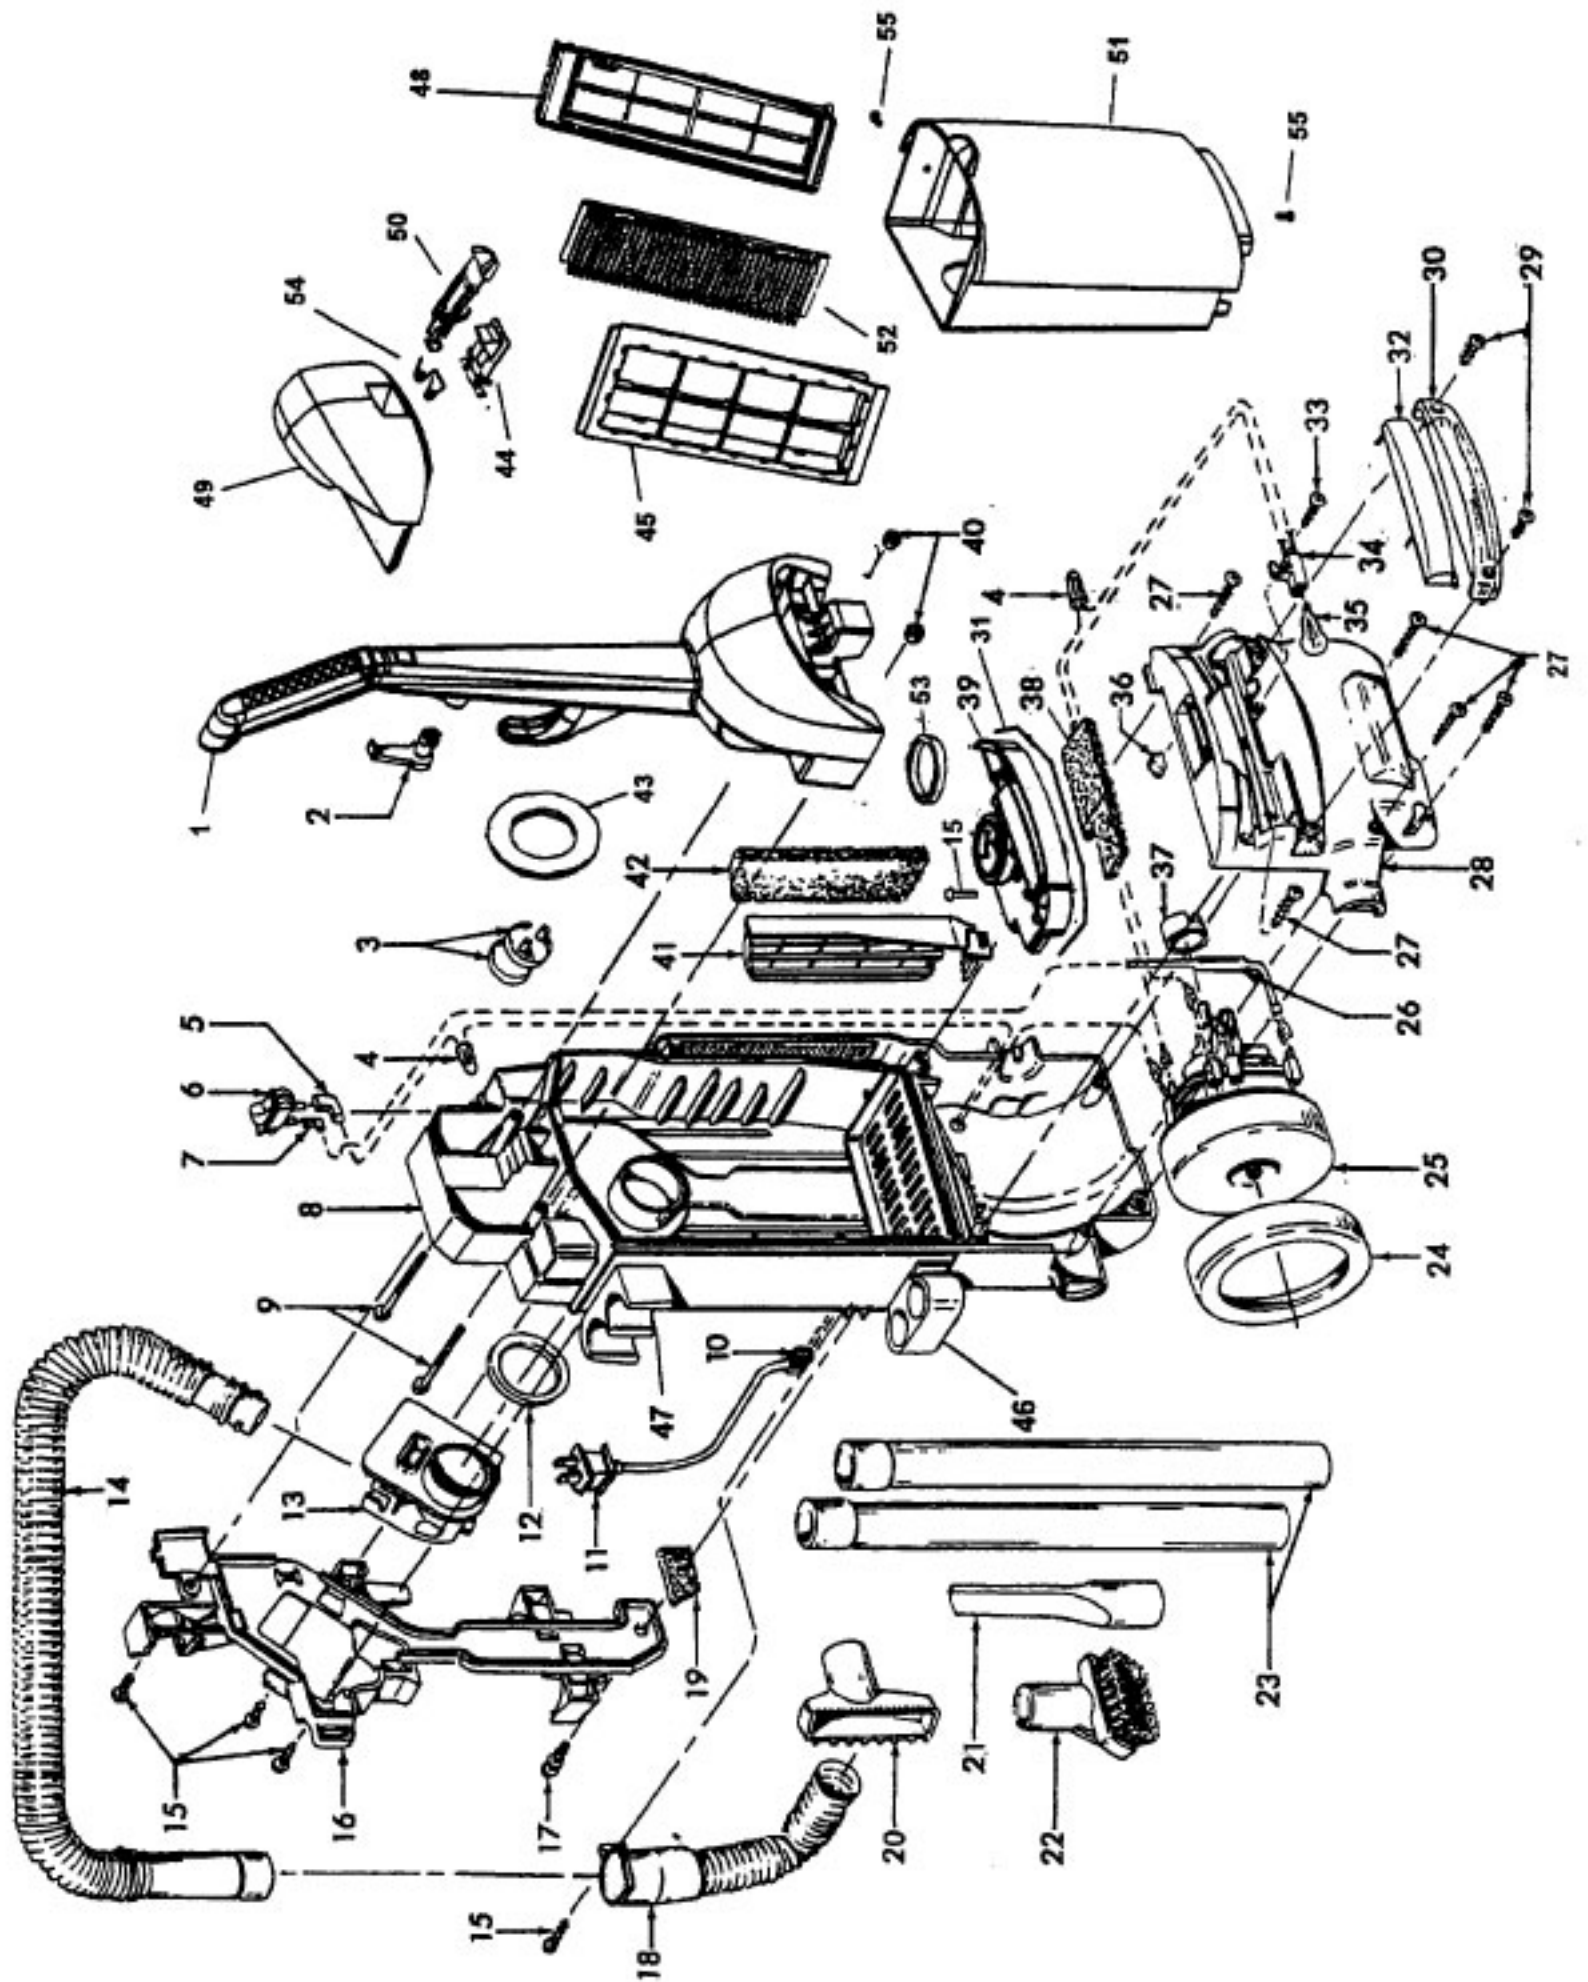

Wide Path Bagless

Models U5344-900, U5347-900, U5347-960,
U5348-900, U5349-900, U5361-900,
U5363-900, U5365-900

Wide Path Bagless

Ref. No.	Part No.	Description
1	39466059	Upper Handle Assem – AFS (order item 2 also) U5344-900, U5361-900
	39466062	Upper Handle Assem - AFT (order item 2 also) U5347-900, U5347-960, U5363-900,
	39466063	Upper Handle Assem - ACU (order item 2 also) U5348-900
	39466064	Upper Handle Assem - AG (order item 2 also)U5349-900, U5365-900
2	3944201P	Cord Wrap - ABE
3	27479307	Wire Tie
4	27618508	Wire Connector
5	N/A	Terminal
6	28161067	Switch - 1/4" terminals
7	N/A	Terminal
8	37259003	Upper Hsg - ABE(Includes items 46 and 47, order item 43 also)
9	40201149	Handle Hardware (Inc. item 40)
10	27482230	Strain Relief
11	46383334	Cord - 35 Ft. - with 1/4" terminals
12	31178017	Hose Connector Gasket
13	38641005	Hose Connector (also order item 12)
14	43434248	Hose Assembly
15	21447242	Screw (4)
16	36433112	Tool / Hose Holder - ABE
17	23149002	Screw
18	43431005	Angled Connector Assembly w/Hose
19	34311004	Wire Opening Seal
20	3861401E	Furniture Nozzle - ABR
21	38617027	Crevice Tool - ABR
22	43414162	Dusting Brush Assembly - ABR
23	38634078	Extension Tube - AG (2)
24	36322035	Motor Mount - Large
25	43576188	Motor Assembly
	41311017	Motor Brushes (2)
	43566016	Motor Fan Assembly
26	28382087	Thermal Protector - w/ 1/4" terminals
	51873001	Thermal Protector Label
27	21447230	Screw (5)
28	37196158	Motor Cover - ABE
29	21447228	Screw (2)
30	39383107	Lens
31	38781061	Rope Seal
32	37944010	Cover - ABE
33	21447072	Screw
34	47173027	Wiring Harness - w/ 1/4" terminals
35	27313101	Dirt Finder Lamp
36	34131019	Wire Opening Plug
37	36322030	Motor Mount - Small
38	38765019	Secondary Filter
39	Note: Secondary Filter Retainers include item 53	
	36426055	Secondary Filter Retainer-AFS-U5344-900, U5361-900
	36426057	Secondary Filter Retainer – AFT U5347-900, U5347-960, U5363-900

Models U5344-900, U5347-900, U5347-960, U5348-900, U5349-900, U5361-900, U5363-900, U5365-900

Ref. No.	Part No.	Description
	36426058	Secondary Filter Retainer – ACU U5348-900
	36426059	Secondary Filter Retainer – AG U5349-900
	36426064	Secondary Filter Retainer – WW – U5365-900
40	21641558	Hex Nut (2)
	40201149	Handle Hardware (Inc. It. 9)
41	36426038	Filter Holder - ABE
42	38766008	Final Filter
	40110004	Final Filter Pack (3 Layer - Qty. 2)
43	38784089	Intake Seal – Dirt Cup
44	36151032	Latch – Dirt Cup
45	36426053	Pre-Filter Screen
46	36433116	Lower Wand Holder
47	36433117	Upper Wand Holder
48	36426056	Filter Support
49	37249025	Dirt Cup Lid – AFS –U5344-900
	37249027	Dirt Cup Lid – AFT –U5347-900, U5347-960
	37249028	Dirt Cup Lid – ACU –U5348-900
	37249029	Dirt Cup Lid – AG –U5349-900
	37249047	Dirt Cup Lid – WW – U5365-900
	37249045	Dirt Cup Lid - AFS – U5361-900
	37249046	Dirt Cup Lid – AFT – U5363-900
50	38421104	Latch Actuator
51	38775089	Dirt Cup – U5344-900
	38775092	Dirt Cup – U5349-900
	38775090	Dirt Cup – U5347-900, U5347-960, U5348-900
	38775102	Dirt Cup –, U5361-900, U5363-900, U5365-900
52	40110008	Primary Filter
53	38784084	Exhaust Seal – Dirt Cup
54	38355015	Spring
55	21447041	Screw

Items not illustrated

012910--	Attach. Cord Clamp
43457024	Nozzle Hose Extension -
49811073	Lead Wire - Red - w/ 1/4" terminal
43434042	Hose - 20' Stretch

Packaging

56511B49	Owner Manual - U5344-900, U5347-900, U5347-960, U5348-900
56511B50	Owner Manual – U5349-900
56511B83	Owner Manual – U5361-900, U5363-900, U5365-900
58174101	Carton

Main Body and Components – P. 329