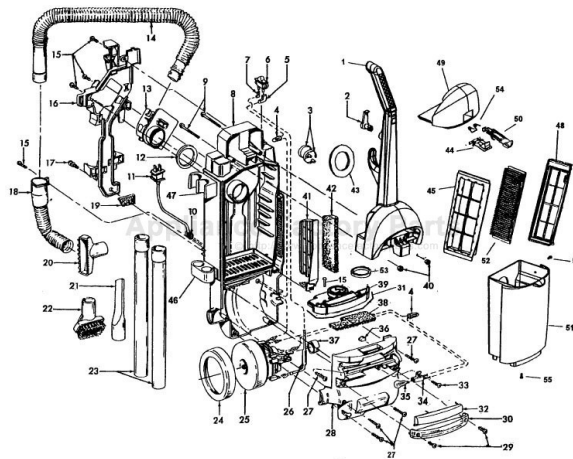

[Find Your HOOVER Vacuum Cleaner Parts - Select From 1456 Models](#)

----- Manual continues below part list -----