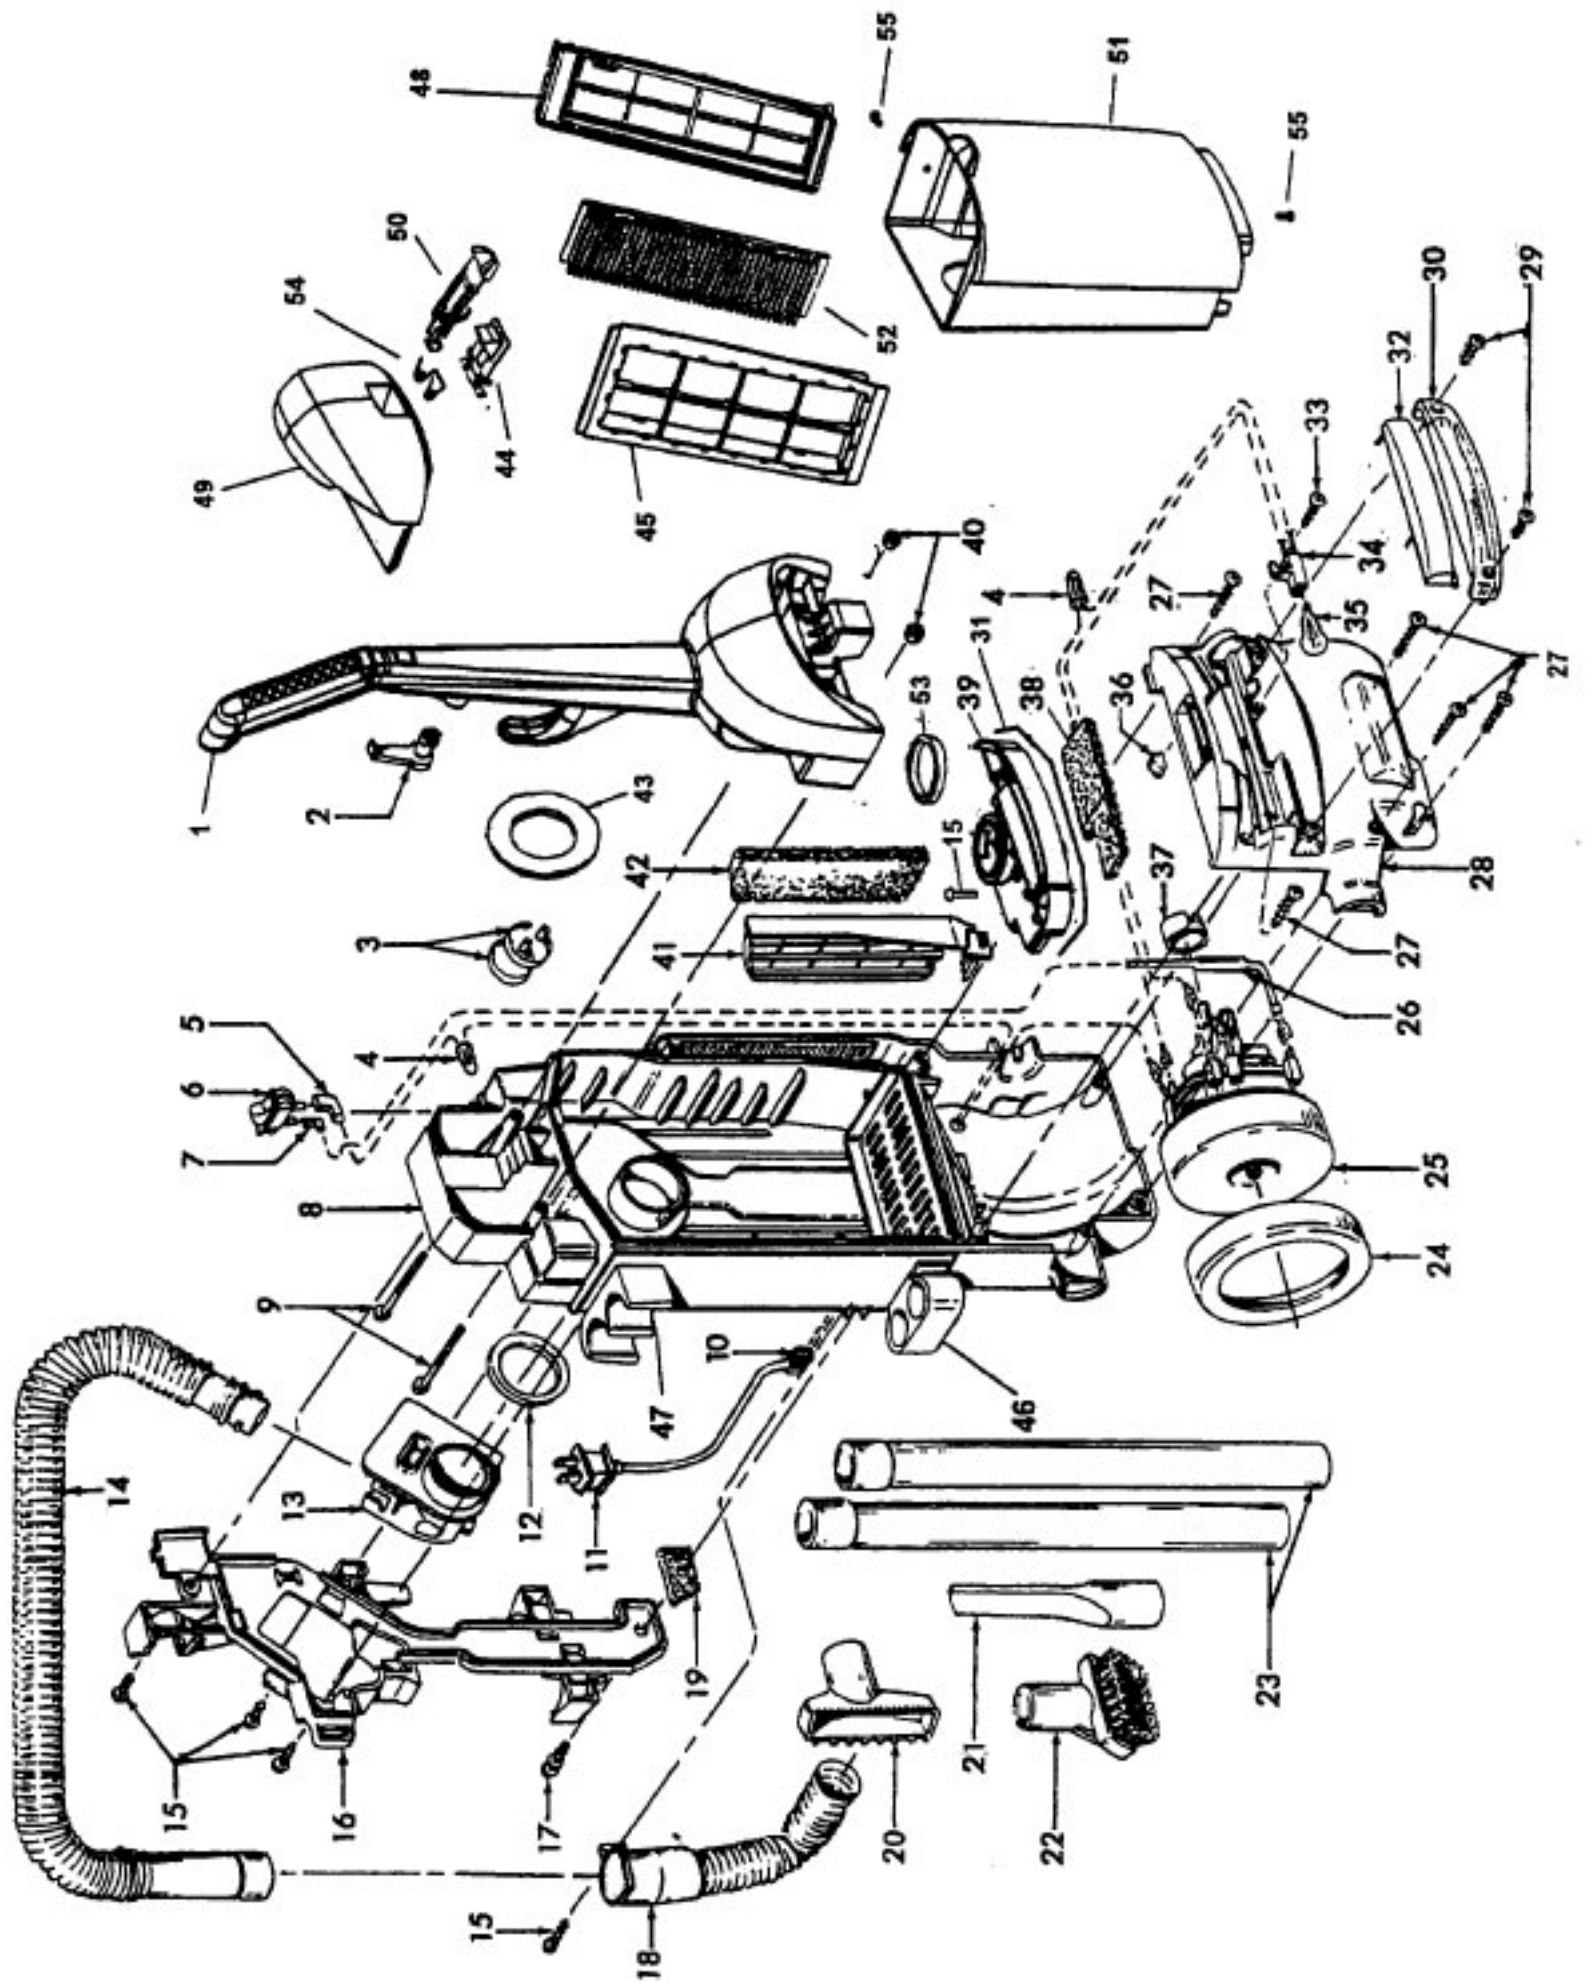

Wide Path Bagless

Models U5344-900, U5347-900, U5347-960,
U5348-900, U5349-900, U5361-900,
U5363-900, U5365-900

Wide Path Bagless

Ref. No.	Part No.	Description
1	39466059	Upper Handle Assem - AFS (order item 2 also) U5344-900, U5361-900
	39466062	Upper Handle Assem - AFT (order item 2 also) U5347-900, U5347-960, U5363-900,
	39466063	Upper Handle Assem - ACU (order item 2 also) U5348-900
	39466064	Upper Handle Assem - AG (order item 2 also)U5349-900, U5365-900
2	3944201P	Cord Wrap - ABE
3	27479307	Wire Tie
4	27618508	Wire Connector
5	N/A	Terminal
6	28161067	Switch - 1/4" terminals
7	N/A	Terminal
8	37259003	Upper Hsg - ABE(Includes items 46 and 47, order item 43 also)
9	40201149	Handle Hardware (Inc. item 40)
10	27482230	Strain Relief
11	46383334	Cord - 35 Ft. - with 1/4" terminals
12	31178017	Hose Connector Gasket
13	38641005	Hose Connector (also order item 12)
14	43434248	Hose Assembly
15	21447242	Screw (4)
16	36433112	Tool / Hose Holder - ABE
17	23149002	Screw
18	43431005	Angled Connector Assembly w/Hose
19	34311004	Wire Opening Seal
20	3861401E	Furniture Nozzle - ABR
21	38617027	Crevice Tool - ABR
22	43414162	Dusting Brush Assembly - ABR
23	38634078	Extension Tube - AG (2)
24	36322035	Motor Mount - Large
25	43576188	Motor Assembly
	41311017	Motor Brushes (2)
	43566016	Motor Fan Assembly
26	28382087	Thermal Protector - w/ 1/4" terminals
	51873001	Thermal Protector Label
27	21447230	Screw (5)
28	37196158	Motor Cover - ABE
29	21447228	Screw (2)
30	39383107	Lens
31	38781061	Rope Seal
32	37944010	Cover - ABE
33	21447072	Screw
34	47173027	Wiring Harness - w/ 1/4" terminals
35	27313101	Dirt Finder Lamp
36	34131019	Wire Opening Plug
37	36322030	Motor Mount - Small
38	38765019	Secondary Filter
39	Note: Secondary Filter Retainers include item 53	
	36426055	Secondary Filter Retainer-AFS-U5344-900, U5361-900
	36426057	Secondary Filter Retainer - AFT U5347-900, U5347-960, U5363-900

Models U5344-900, U5347-900, U5347-960, U5348-900, U5349-900, U5361-900, U5363-900, U5365-900

Ref. No.	Part No.	Description
	36426058	Secondary Filter Retainer - ACU U5348-900
	36426059	Secondary Filter Retainer - AG U5349-900
	36426064	Secondary Filter Retainer - WW - U5365-900
40	21641558	Hex Nut (2)
	40201149	Handle Hardware (Inc. It. 9)
41	36426038	Filter Holder - ABE
42	38766008	Final Filter
	40110004	Final Filter Pack (3 Layer - Qty. 2)
43	38784089	Intake Seal - Dirt Cup
44	36151032	Latch - Dirt Cup
45	36426053	Pre-Filter Screen
46	36433116	Lower Wand Holder
47	36433117	Upper Wand Holder
48	36426056	Filter Support
49	37249025	Dirt Cup Lid - AFS -U5344-900
	37249027	Dirt Cup Lid - AFT -U5347-900, U5347-960
	37249028	Dirt Cup Lid - ACU -U5348-900
	37249029	Dirt Cup Lid - AG -U5349-900
	37249047	Dirt Cup Lid - WW - U5365-900
	37249045	Dirt Cup Lid - AFS - U5361-900
	37249046	Dirt Cup Lid - AFT - U5363-900
50	38421104	Latch Actuator
51	38775089	Dirt Cup - U5344-900
	38775092	Dirt Cup - U5349-900
	38775090	Dirt Cup - U5347-900, U5347-960, U5348-900
	38775102	Dirt Cup -, U5361-900, U5363-900, U5365-900
52	40110008	Primary Filter
53	38784084	Exhaust Seal - Dirt Cup
54	38355015	Spring
55	21447041	Screw

Items not illustrated

012910--	Attach. Cord Clamp
43457024	Nozzle Hose Extension -
49811073	Lead Wire - Red - w/ 1/4" terminal
43434042	Hose - 20' Stretch

Packaging

56511B49	Owner Manual - U5344-900, U5347-900, U5347-960, U5348-900
56511B50	Owner Manual - U5349-900
56511B83	Owner Manual - U5361-900, U5363-900, U5365-900
58174101	Carton

Main Body and Components - P. 329