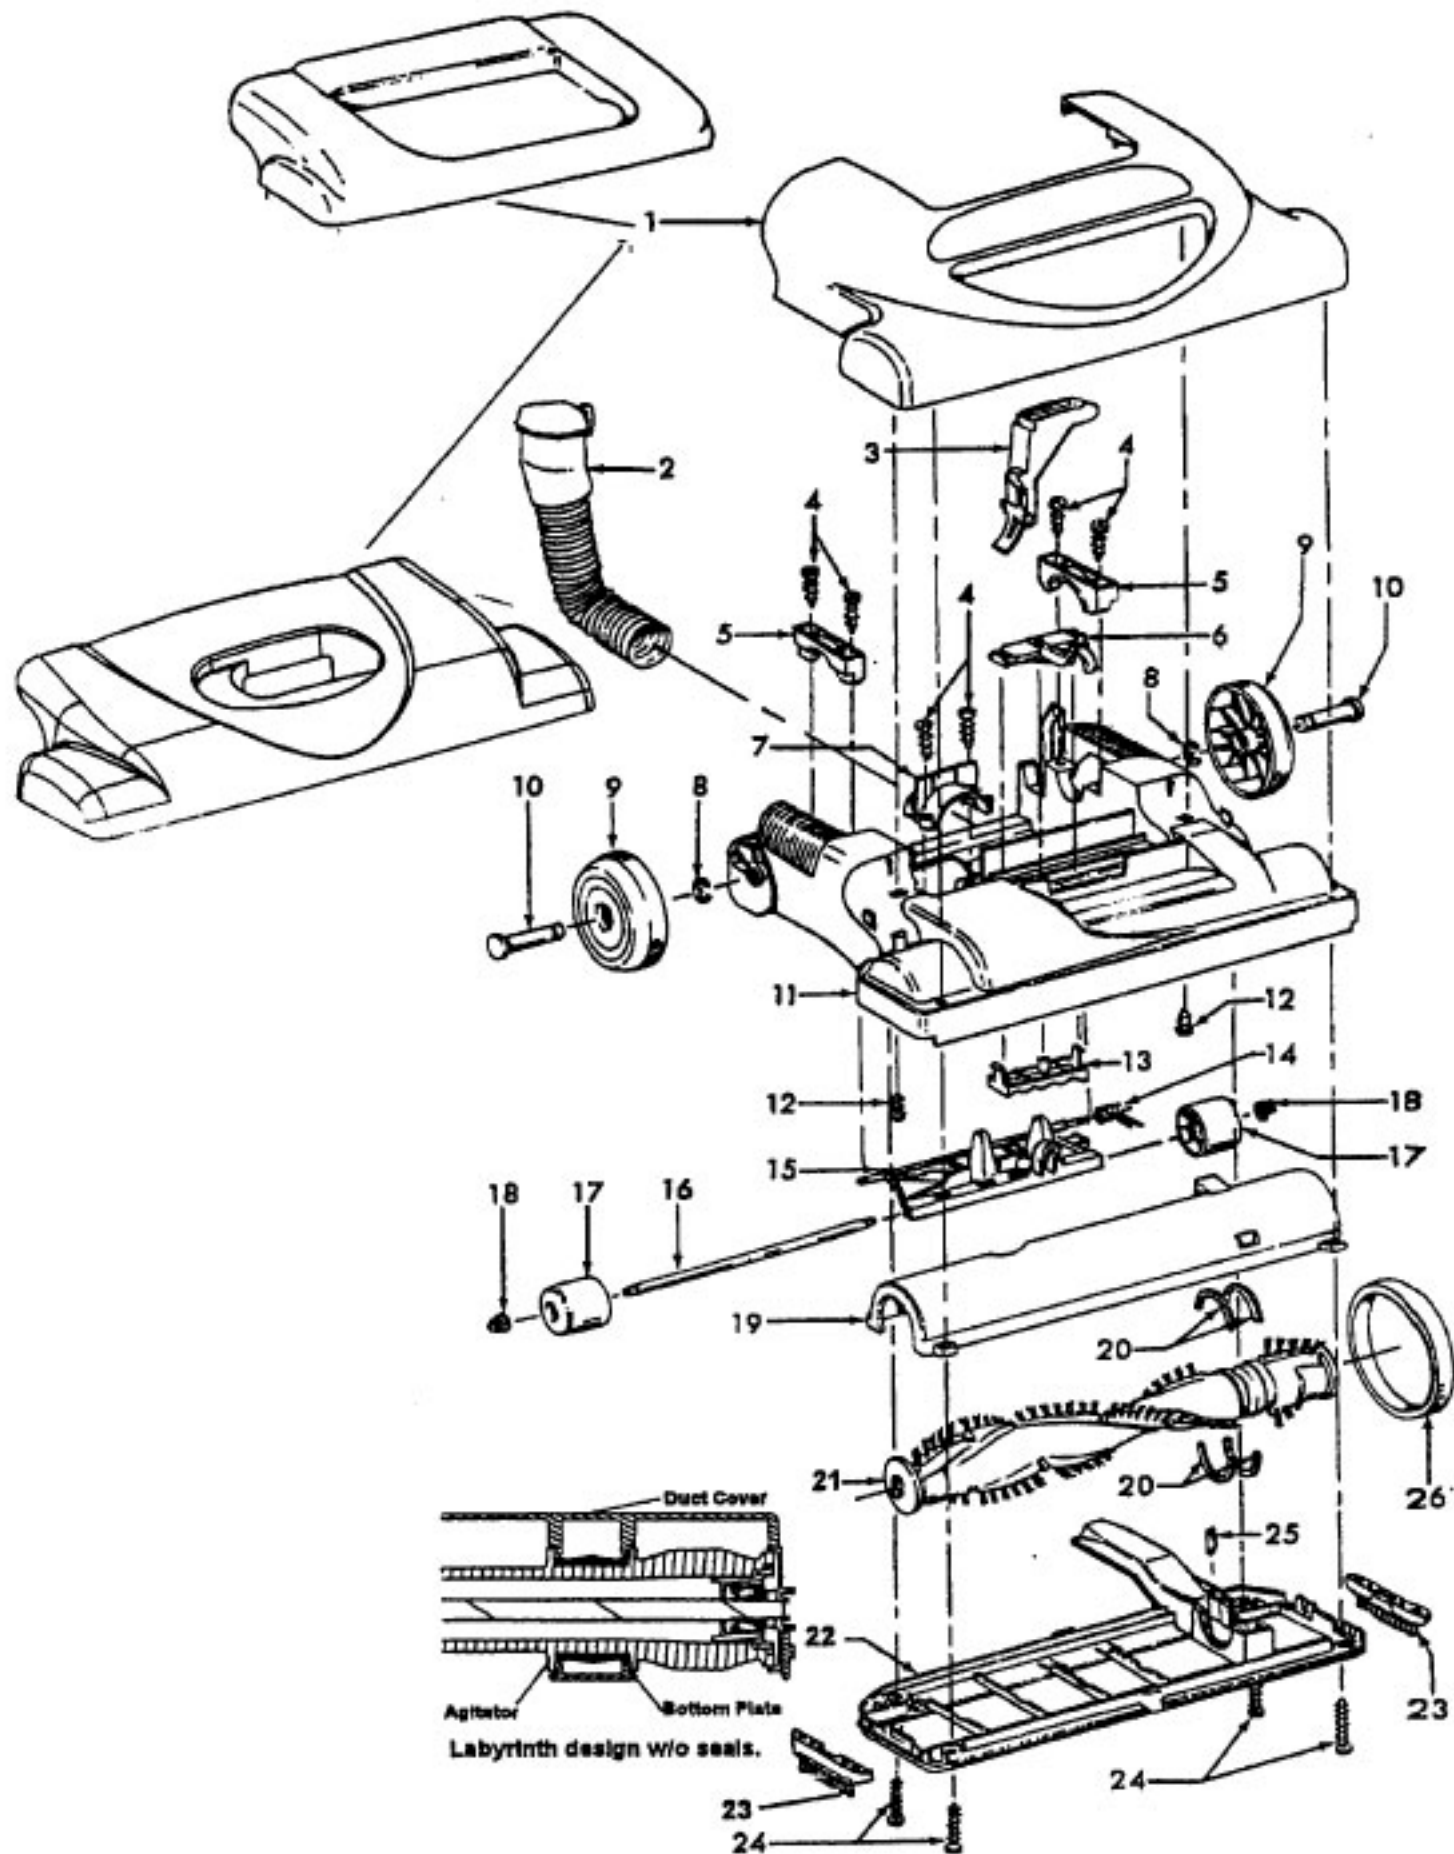

WindTunnel

Models U5344-900, U5347-900, U5347-960, U5348-900, U5349-900, U5361-900,
U5363-900, U5365-900,
U5409-900, U5409-955, U5409-990, U5453-900, U5461-900, U5462-900,
U5463-960, U5464-900, U5465-900, U5465-960, U5465-970, U5465-990

WindTunnel

Models U5344-900, U5347-900, U5347-960, U5348-900, U5349-900, U5361-900, U5363-900, U5365-900, U5409-900, U5409-955, U5409-990, U5453-900, U5461-900, U5462-900, U5463-960, U5464-900, U5465-900, U5465-960, U5465-970, U5465-990

Ref. No.	Part No.	Description
1	37253284	Deluxe Hood - ABY - U5465- 900, U5465-960, U5465-990
	37253293	Deluxe Hood - AG -U5465-970
	37253308	Deluxe Hood - ACL - U5463-960
	37253322	Deluxe Hood - ACL - U5461-900
	37253352	Standard Hood - ADX -U5409-900, U5409-955, U5409-990
	37253364	Standard Hood - ADK - U5453-900 U5464-900
	37253386	Standard Hood - ADS - U5462-900
	37253394	Deluxe Hood - AFS - U5344-900
	37253399	Deluxe Hood - AFT - U5347-900, U5347-960
	37253A01	Deluxe Hood - ACU - U5348-900
	37253A02	Deluxe Hood - AG - U5349-900
	37253A26	Deluxe Hood - WW - U5365-900
	37253A22	Std. Hood - AFS - U5361-900
	37253A23	Std. Hood - AFT - U5363-900
2	43431005	Angled Hose Conn. Assem.
3	38458043	Handle Release Lever
4	21447072	Screw Self Tapping
5	36131094	Trunnion Cover - ABE
6	40309004	Nozzle Adjustment Cam Assembly (Includes item 13)
7	36171044	Hose Clamp - ABE
8	160017--	Retaining Ring
9	38522077	Rear Wheel
10	32434008	Rear Axle - AAX
	32434012	Rear Axle - U5365-900
11	37242123	Main Body - ABE
12	21447228	Screw Self Tapping
13	40309004	Nozzle Adj. Cam Assembly (Includes item 6)
14	38355010	Torsion Spring
15	36432027	Front Wheel Support
	43248057	Front Wheel Assembly - (includes 15, 16, 17, 18)
16	32541003	Wheel Shaft
17	38521004	Front Wheel
18	36131056	Wheel Retainer
19	40309034	Bottom Plate / Duct Cover Assem. Labyrinth Design (Inc. item 22)
	40309026	Bottom Plate / Duct Cover Assem. (Inc. item 22)
20	38781053	Agitator Pulley Seal
21	48414115	Agitator Assem. Comp. - 15 IN (For use on both Labyrinth and Standard Designs)
22	40309034	Bottom Plate / Duct Cover Assembly - Labyrinth design (Inc. item 19)
	40309026	Bottom Plate / Duct Cover- Assembly (Includes item 19)

Ref. No.	Part No.	Description
23	39511004 36235088	Litter Picker (2) Furniture Guard Filler (2) U5344-900, U5347-900, U5347-960, U5348-900, U5349-900
24	21447121	Screw Self Tapping
25	13261AY	Rug Nozzle Rib Shoe
26	38528033	Belt