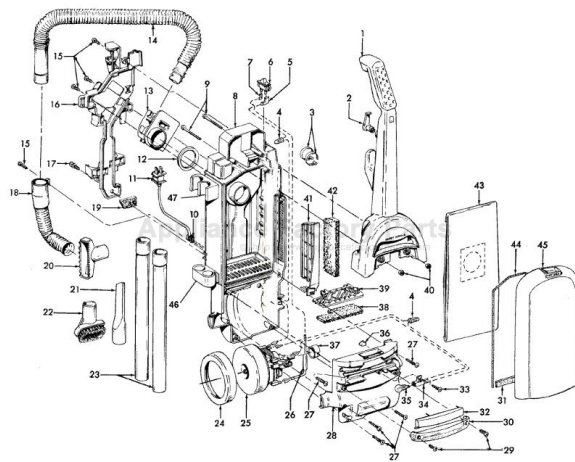

[Find Your HOOVER Vacuum Cleaner Parts - Select From 1456 Models](#)

----- Manual continues below part list -----