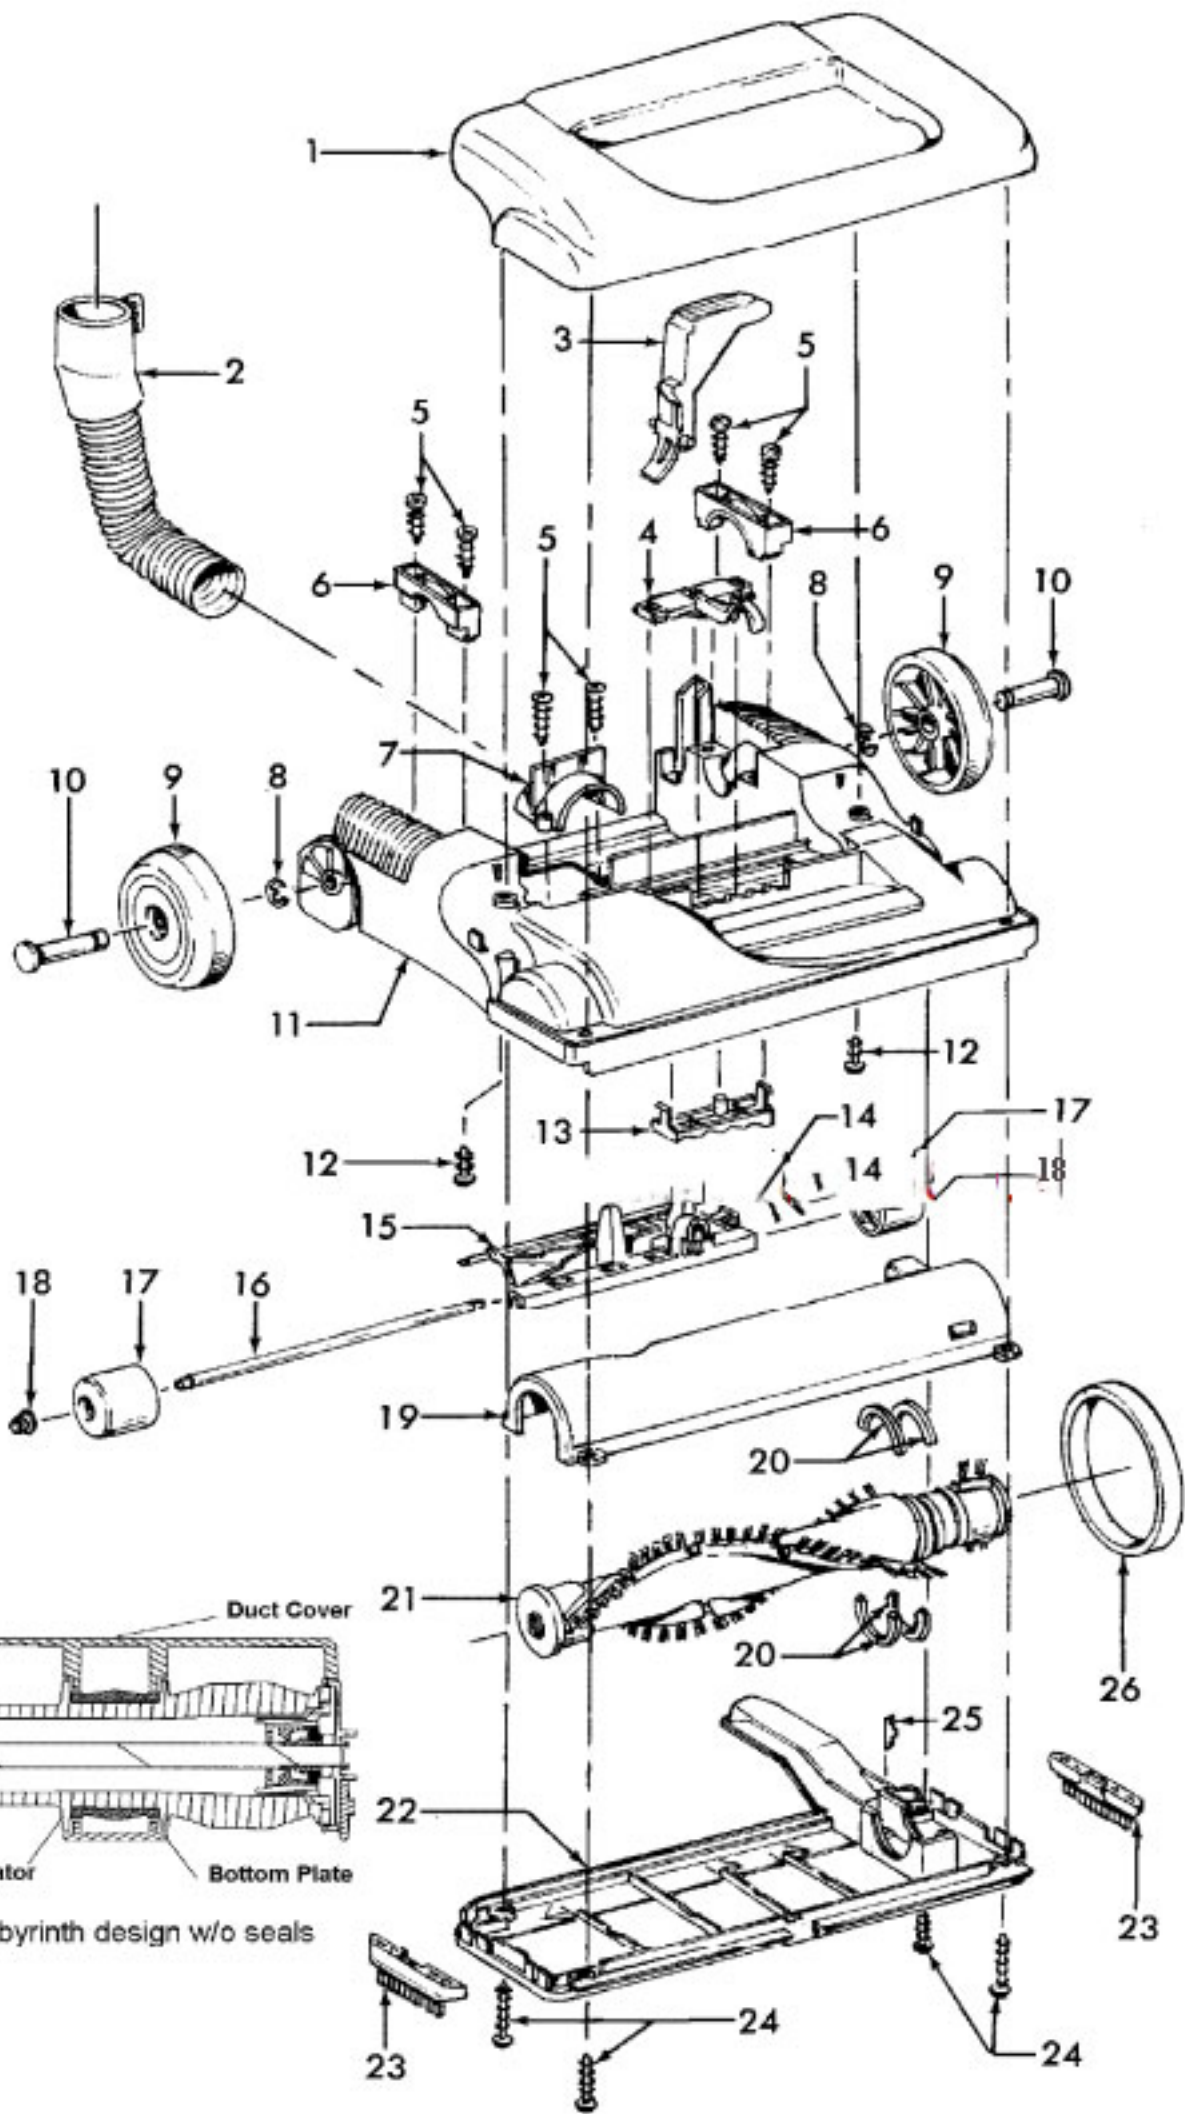

Model Number: U5402900
BOM/Serial #: U5402900
Graphic Title: HANDLE & UPRIGHT ASSEMBLY

Image	Key	Part Number	Description	Substitution	Qty.
1	1	48663206	HANDLE ASSM.-SERVICE		1
1	2	3944201P	CORD WRAP		1
1	3	27479307	CABLE TIE		1
1	4	27618508	WIRE CONNECTOR		1
1	5	-----	NOT REQUIRED PART OR SEE NOTE		1
1	6	40309033	SWITCH KIT-SERVICE		1
1	6	28161067	SWITCH-WT-.025 TERM		1
1	7	-----	NOT REQUIRED PART OR SEE NOTE		1
1	8	37255013	BAG HOUSING-C1703/05	40309039	1
1	9	40201149	HANDLE HARDWARE ASSEM		1
1	10	27482230	STRAIN RELIEF		1
1	10	27482301	STRAIN RELIEF	163768--	1
1	11	46383334	CORD-35'-WT		1
1	12	31178017	HOSE CONNECTOR GASKET		1
1	13	38641005	DIRT DUCT		1
1	14	43434248	HOSE ASSEM COMP		1
1	14	43434031	HOSE ASSEMBLY COMP		1
1	15	21447242	SCREW-SELF TAPPING		4
1	16	36433112	TOOL/HOSE HOLDER		1
1	17	23149002	SCREW-SELF TAPPING		1
1	18	43431005	HOSE DOOR ASSEM-SERVICE		1
1	19	34311004	WIRE OPENING SEAL		1
1	20	3861401E	FURNITURE NOZZLE		1
1	21	38617027	CREVICE TOOL-ABR		1
1	22	43414162	DUSTING BRUSH-ABR-U5	43414174	1
1	23	38634078	EXTENSION TUBE-AG		2
1	24	36322035	MOTOR MOUNT-LRG	36322037	1
1	25	41311017	MOTOR BRUSH		2
1	25	43566016	FAN		1
1	25	43576188	MOTOR ASSEM COMP.		1
1	26	47534027	THERMAL PROTECTOR		1
1	26	28382087	THERMOL PROTECTOR-.250		1
1	26	51873001	TOC LABEL-WINDTUNNEL		1
1	26	28382086	THERMOL PROTECTOR		1
1	27	21447230	SCREW-SELF TAPPING-F		5

Image	Key	Part Number	Description	Substitution	Qty.
1	90	56511A72	OWNER MANUAL-U542090		1
1	90	56511C03	OWNERS MANUAL-U5142		1
1	90	56511C04	OWNER MANUAL		1
1	90	56511C11	Owner Manual-U5147-9		1
1	90	012910--	CORD CLAMP		1
1	90	49811073	Lead Wire-Red-.250		1