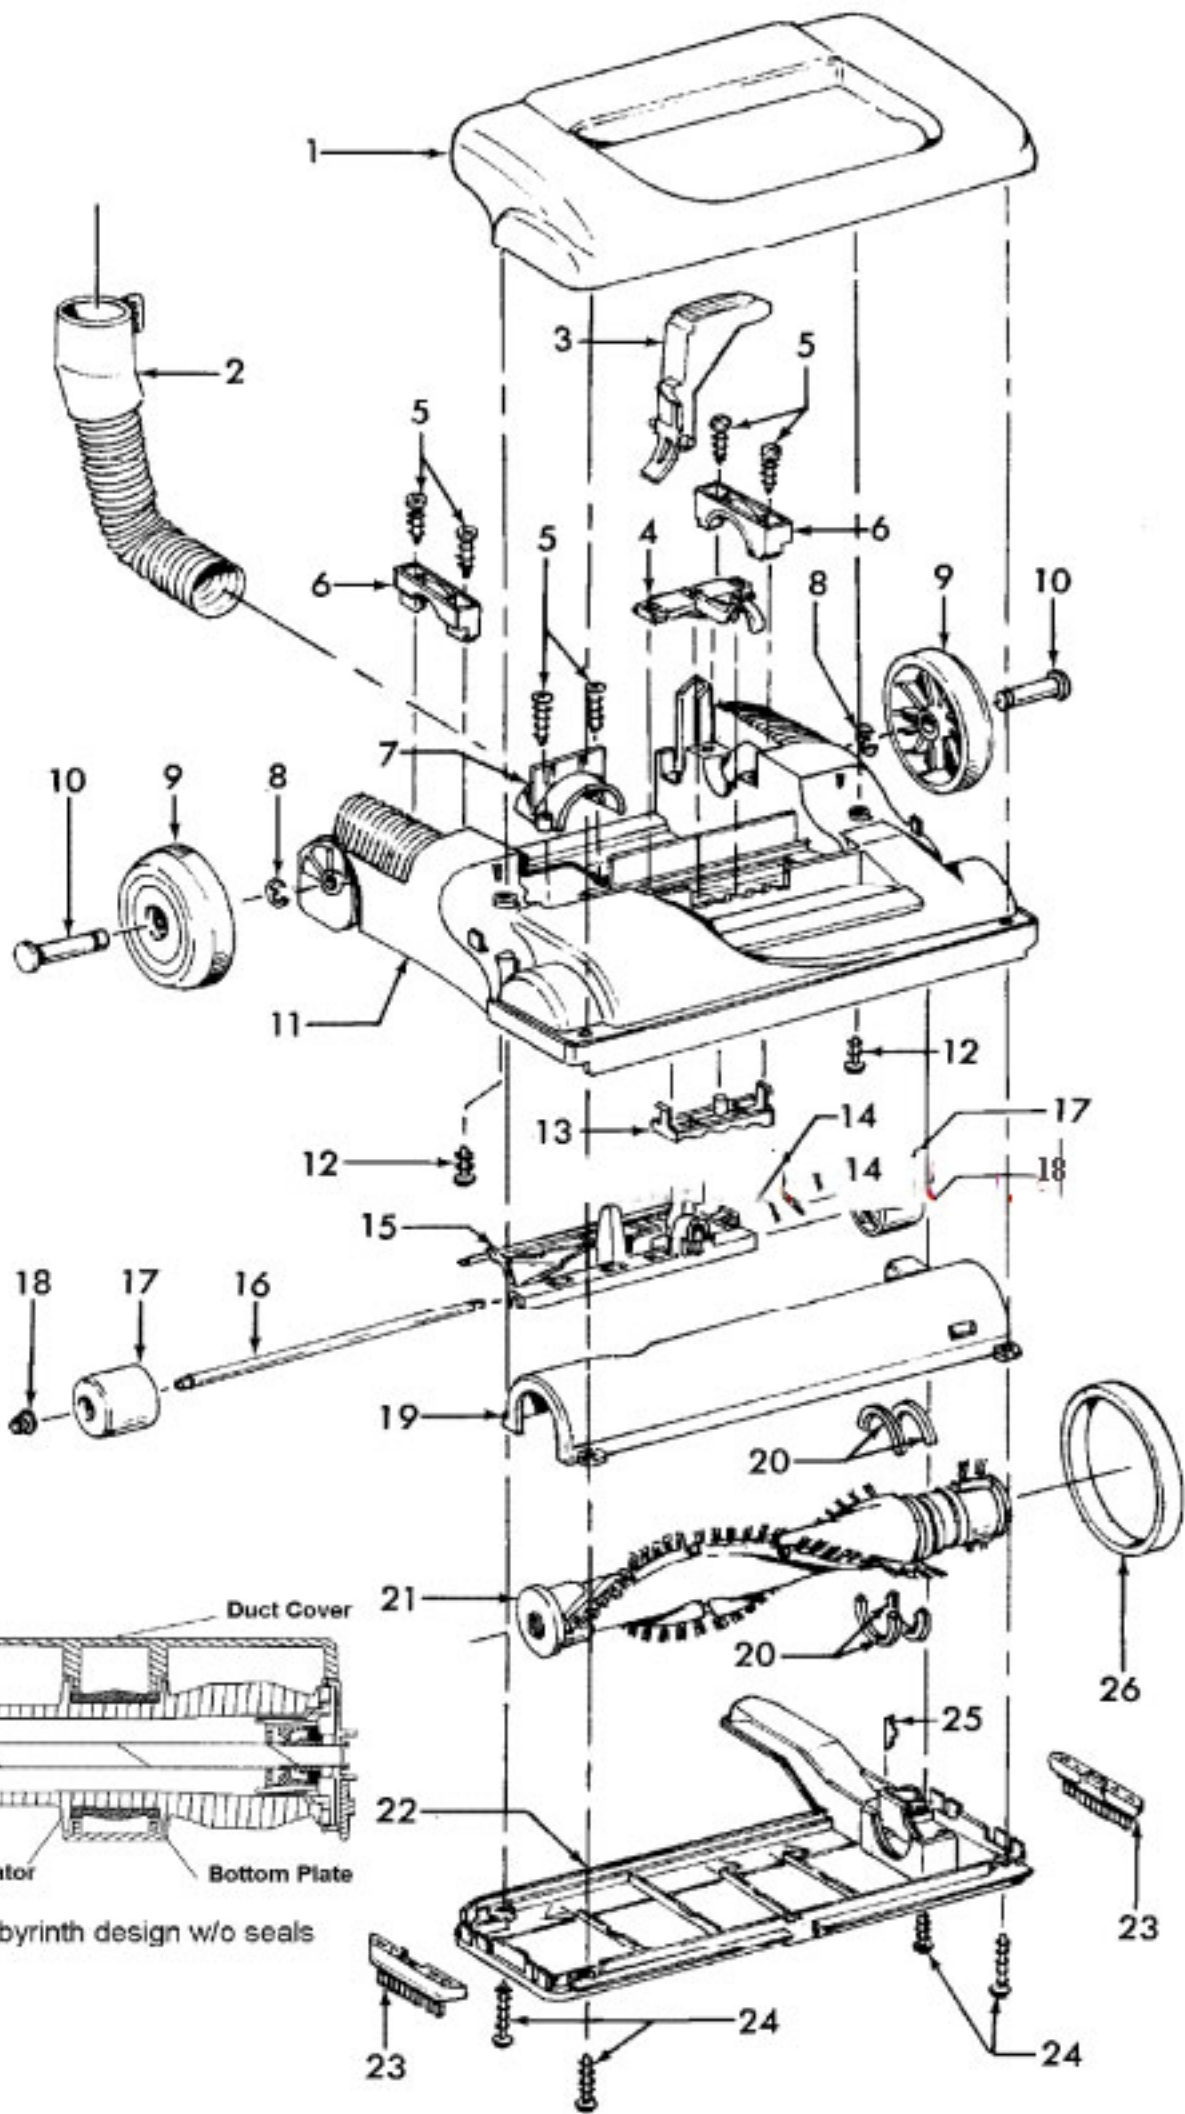

Image	Key	Part Number	Description	Substitution	Qty.
1	90	56511A72	OWNER MANUAL-U542090		1
1	90	56511C03	OWNERS MANUAL-U5142		1
1	90	56511C04	OWNER MANUAL		1
1	90	56511C11	Owner Manual-U5147-9		1
1	90	012910--	CORD CLAMP		1
1	90	49811073	Lead Wire-Red-.250		1

Image	Key	Part Number	Description	Substitution	Qty.
1	1	37253297	HOOD-ABY-U5451-900		1
1	1	37253395	Hood-ACF-U5394-900		1
1	1	37253A27	HOOD STD-AGF		1
1	1	37253A40	HOOD-13IN -U5142900		1
1	1	37253A41	HOOD-15IN-U5459		1
1	1	37253A06	HOOD-ABM - U5432900		1
1	1	37253A42	Hood-AFT-U5147-900		1
1	2	43431005	HOSE DOOR ASSEM-SERVICE		1
1	3	38458043	HANDLE RELEASE LEVER		1
1	4	40309004	NOZZLE ADJUST LEVER		1
1	5	21447072	SCREW		1
1	6	36131094	TRUNNION COVER-ABE		1
1	7	36171044	HOSE CLAMP-ABE		1
1	8	160017--	LOCK RING		1
1	9	38522077	REAR WHEEL		1
1	9	43244005	REAR WHEEL ASSM-U642		1
1	10	32434008	REAR AXLE-AA X-U5433-	32434012	1
1	11	37242123	MAIN BODY-ABEY		1
1	11	37242140	MAIN BODY W/GUARD-13 IN-ABE		1
1	11	37242124	MAIN BODY-ABE-U5433-		1
1	12	21447228	SCREW-SELF-TAPPING		1
1	13	40309004	NOZZLE ADJUST LEVER		1
1	14	38355010	TORSION SPRING		1
1	15	43248057	FRONT WHEEL ASSEMBLY	43248064	1
1	15	36432027	FRONT WHEEL SUPPORT-CP		1
1	16	32541003	WHEEL SHAFT		1
1	17	38521004	FRONT WHEEL	43248064	1
1	18	36131056	WHEEL RETAINER - BZ		1
1	19	40309026	BOTTOM PLATE/DUCT CO		1
1	19	40309025	BOTTOM PLATE/DUCT 13 SERVICE		1
1	19	40309034	BMT PLATE/DUCT COVER		1
1	20	38781053	AGITATOR PULLEY SEAL		1
1	21	48414110	AGITATOR-13-SERVICE		1
1	21	48414115	AGITATOR-15-SERVICE		1
1	22	40309026	BOTTOM PLATE/DUCT CO		1
1	22	40309025	BOTTOM PLATE/DUCT 13 SERVICE		1
1	22	40309034	BMT PLATE/DUCT COVER		1
1	23	39511004	LITTER PICKER		2