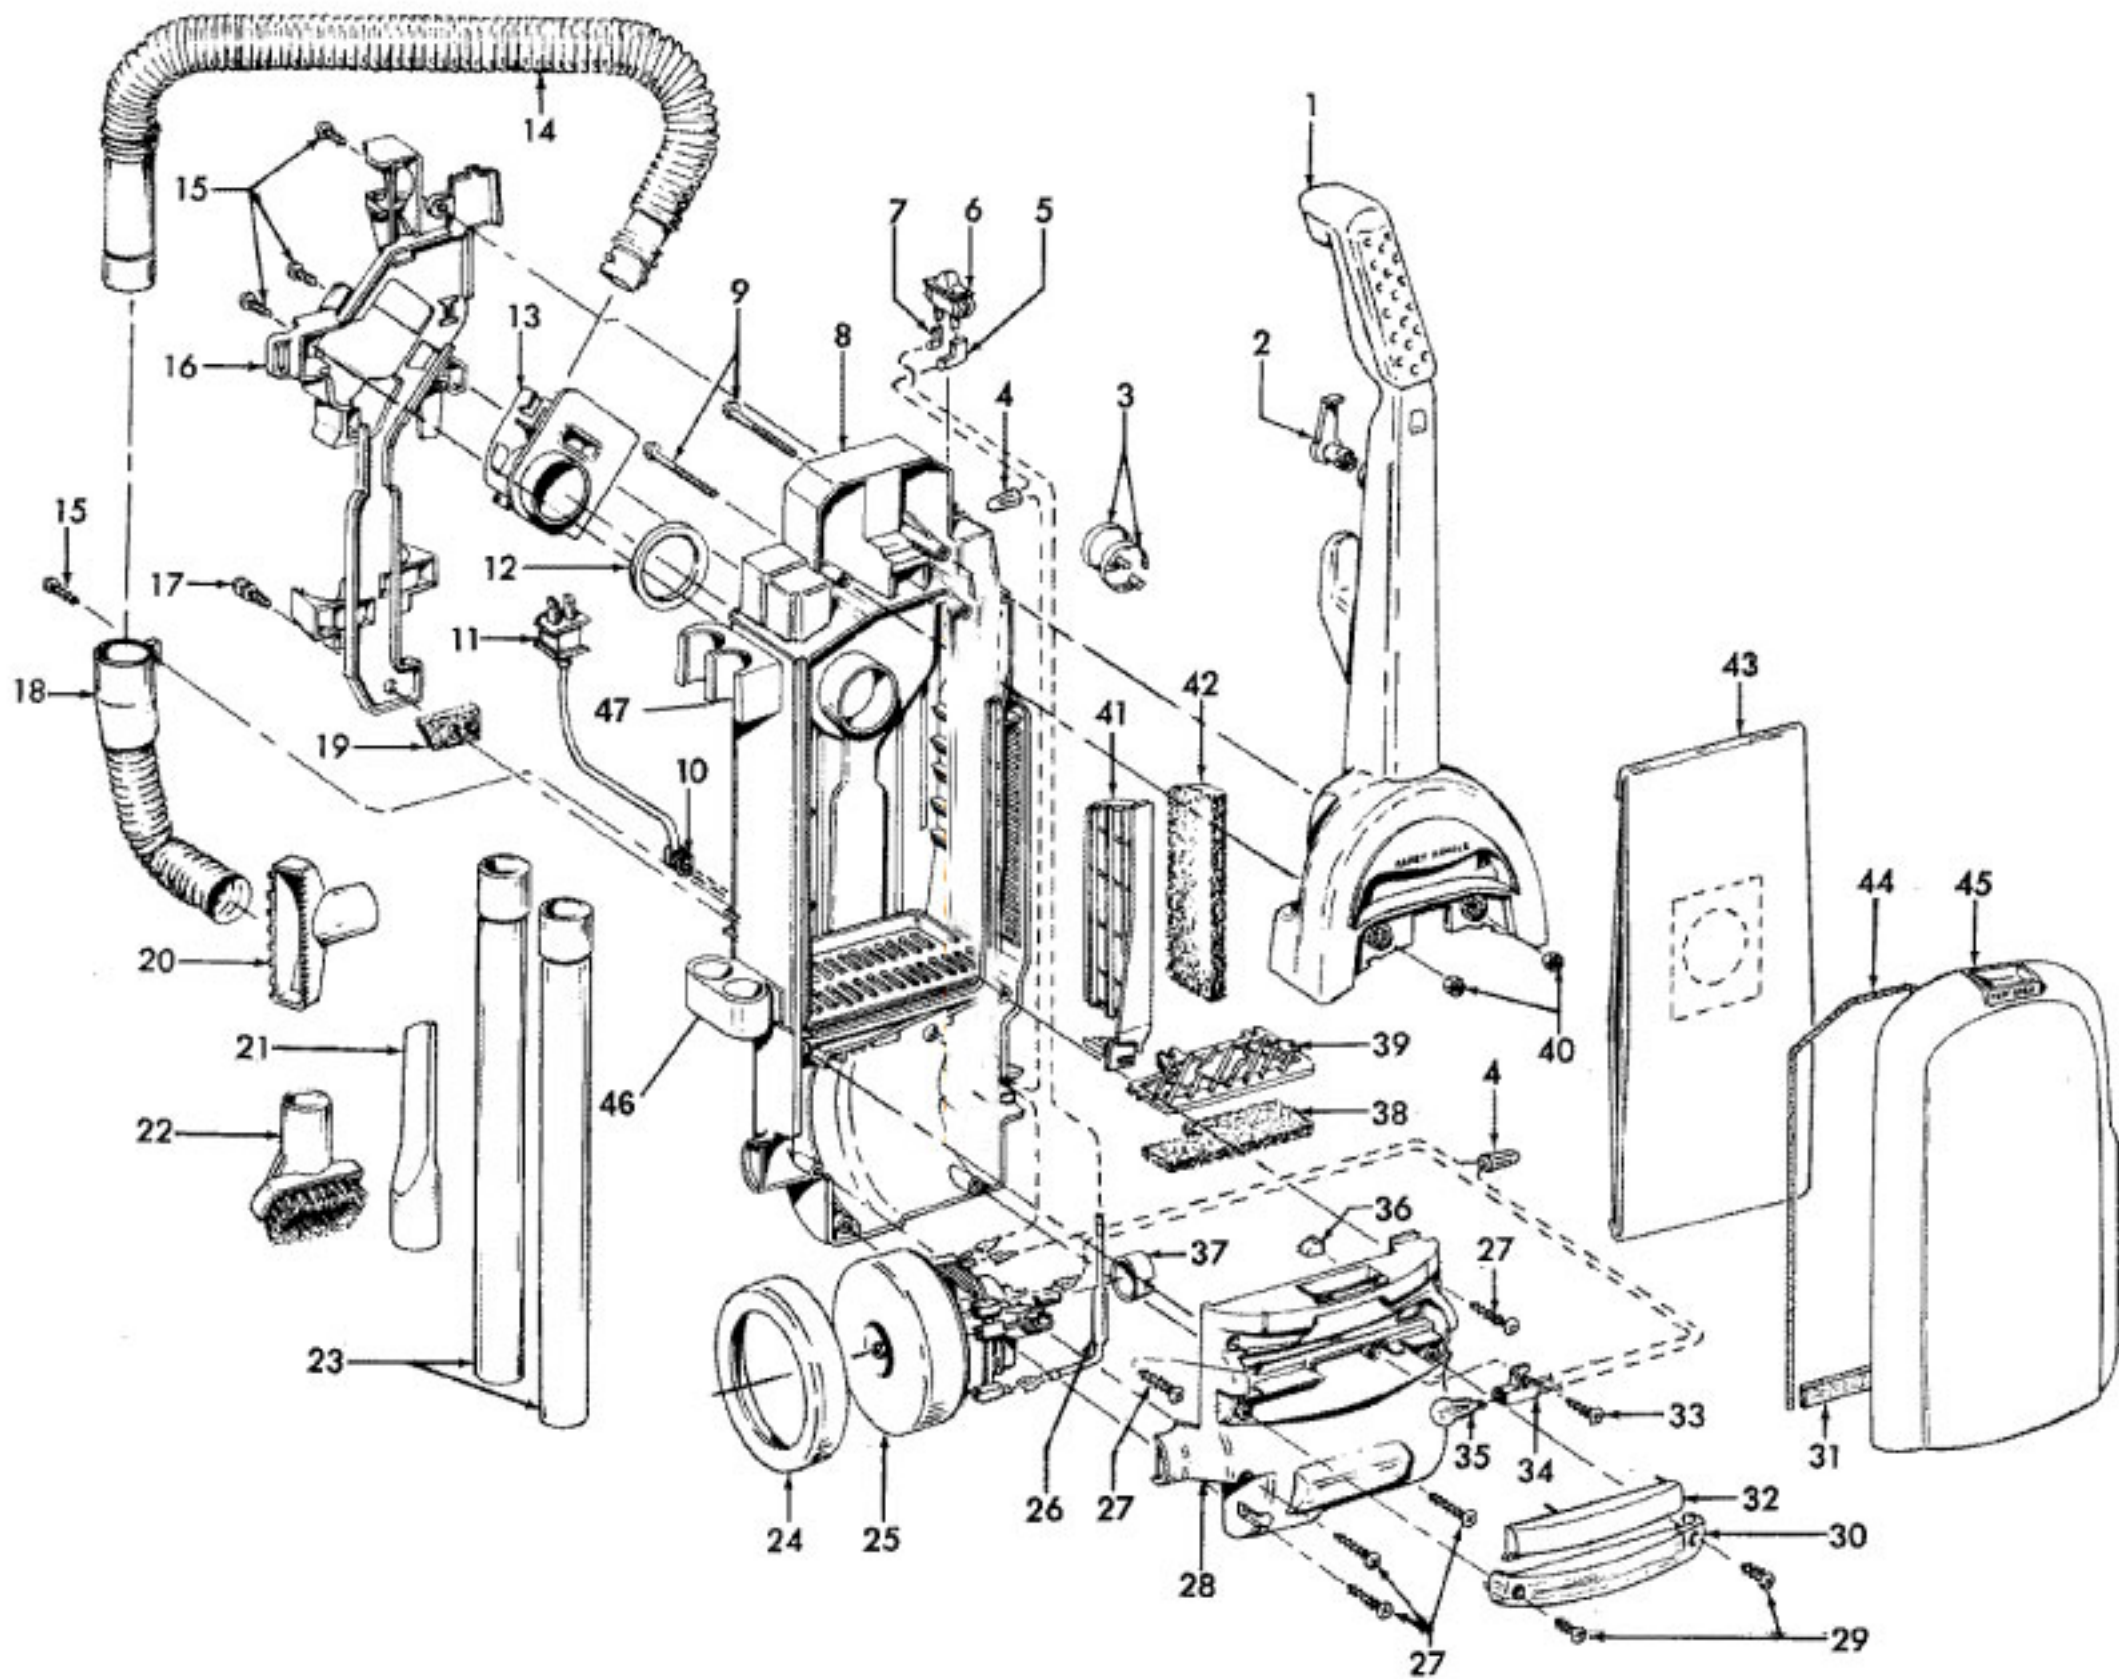

**Model Number: U5402900**  
**BOM/Serial #: U5402900**  
**Graphic Title: HANDLE & UPRIGHT ASSEMBLY**

Image	Key	Part Number	Description	Substitution	Qty.
1	1	48663206	HANDLE ASSM.-SERVICE		1
1	2	3944201P	CORD WRAP		1
1	3	27479307	CABLE TIE		1
1	4	27618508	WIRE CONNECTOR		1
1	5	-----	NOT REQUIRED PART OR SEE NOTE		1
1	6	40309033	SWITCH KIT-SERVICE		1
1	6	28161067	SWITCH-WT-.025 TERM		1
1	7	-----	NOT REQUIRED PART OR SEE NOTE		1
1	8	37255013	BAG HOUSING-C1703/05	40309039	1
1	9	40201149	HANDLE HARDWARE ASSEM		1
1	10	27482230	STRAIN RELIEF		1
1	10	27482301	STRAIN RELIEF	163768--	1
1	11	46383334	CORD-35'-WT		1
1	12	31178017	HOSE CONNECTOR GASKET		1
1	13	38641005	DIRT DUCT		1
1	14	43434248	HOSE ASSEM COMP		1
1	14	43434031	HOSE ASSEMBLY COMP		1
1	15	21447242	SCREW-SELF TAPPING		4
1	16	36433112	TOOL/HOSE HOLDER		1
1	17	23149002	SCREW-SELF TAPPING		1
1	18	43431005	HOSE DOOR ASSEM-SERVICE		1
1	19	34311004	WIRE OPENING SEAL		1
1	20	3861401E	FURNITURE NOZZLE		1
1	21	38617027	CREVICE TOOL-ABR		1
1	22	43414162	DUSTING BRUSH-ABR-U5	43414174	1
1	23	38634078	EXTENSION TUBE-AG		2
1	24	36322035	MOTOR MOUNT-LRG	36322037	1
1	25	41311017	MOTOR BRUSH		2
1	25	43566016	FAN		1
1	25	43576188	MOTOR ASSEM COMP.		1
1	26	47534027	THERMAL PROTECTOR		1
1	26	28382087	THERMOL PROTECTOR-.250		1
1	26	51873001	TOC LABEL-WINDTUNNEL		1
1	26	28382086	THERMOL PROTECTOR		1
1	27	21447230	SCREW-SELF TAPPING-F		5

Image	Key	Part Number	Description	Substitution	Qty.
1	90	56511A72	OWNER MANUAL-U542090		1
1	90	56511C03	OWNERS MANUAL-U5142		1
1	90	56511C04	OWNER MANUAL		1
1	90	56511C11	Owner Manual-U5147-9		1
1	90	012910--	CORD CLAMP		1
1	90	49811073	Lead Wire-Red-.250		1