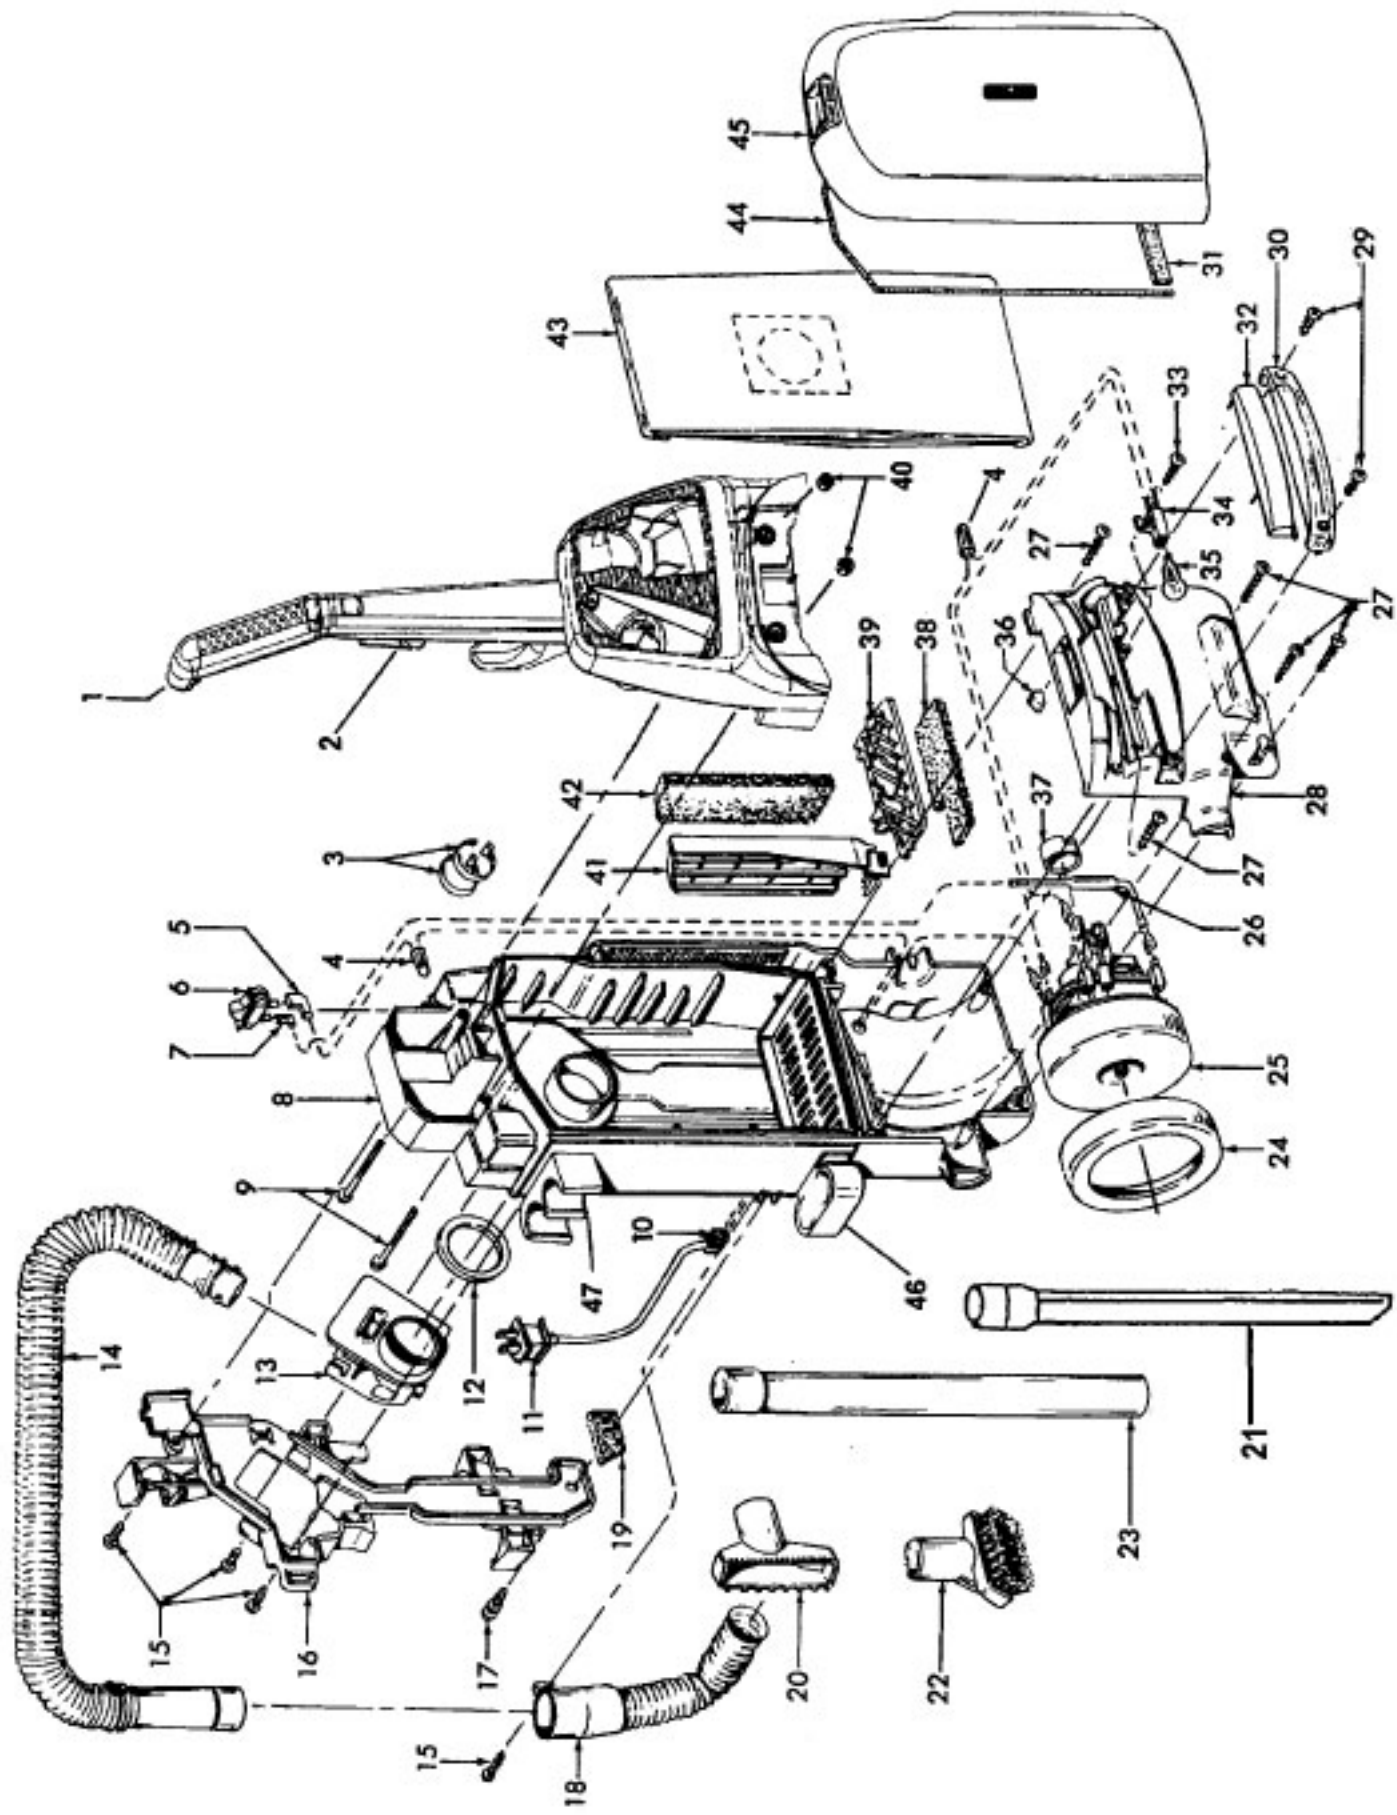

TurboPOWER

WindTunnel

Models U5403-900, U5415-900

Models U5409-900, U5409-955, U5409-990

Ref. No.	Part No.	Description
1	48663178	Upper Handle Assem. (Incl. It. 2)
2	3944201P	Cord Wrap - ABE
3	27479307	* Wire Tie
4	27618508	* Wire Connector
5	N/A	Terminal
6	N/A	Switch - 3/16" terminals(Use 40309033 Switch Kit)
	28161067	Switch - 1/4" terminals (See note 1)
7	N/A	Terminal
8	37255013	Bag Housing - ABE
9	40201149	Handle Hdwe. (Incl. It 40)
10	27482301	Strain Relief - U5403-900
	27482230	Strain Relief - U5409-900, U5409-955, U5409-990, U5415-900
11	46383322	Cord - 35 Ft. - 3/16" terminal
	46383334	Cord - 35 Ft. - 1/4" terminal (See note 1)
12	31178017	Hose Connector Gasket
13	38641005	Hose Connector (also order it. 12)
14	43434248	Hose Assembly
15	21447242	Screw (4)
16	36433112	Tool / Hose Holder - ABE
17	23149002	Screw
18	43431005	Angled Connector Assem. w/Hose Door
19	34311004	Wire Opening Seal
20	3861401E	Furniture Nozzle - ABR
21	38617029	Crevice Tool - ABR
22	43414174	Dusting Brush Assem.- ABR
23	38634078	Extension Tube - AG (2)
24	36322035	Motor Mount - Large
25	43576188	Motor Assembly
	41311017	Motor Brushes (2)
	43566016	Motor Fan Assembly
26	47534027	Thermal Protector - 3/16" terminal
	26382087	Thermal Protector - 1/4" terminal (See note 1)
	51873001	Thermal Protector Label
27	21447230	* Screw (5)
28	37196009	Motor Cover - ABE
29	21447228	* Screw (2)
30	39383107	Lens
31	34123050	Bag Door Gasket - Bottom
32	37944010	Cover - ABE
33	21447072	* Screw