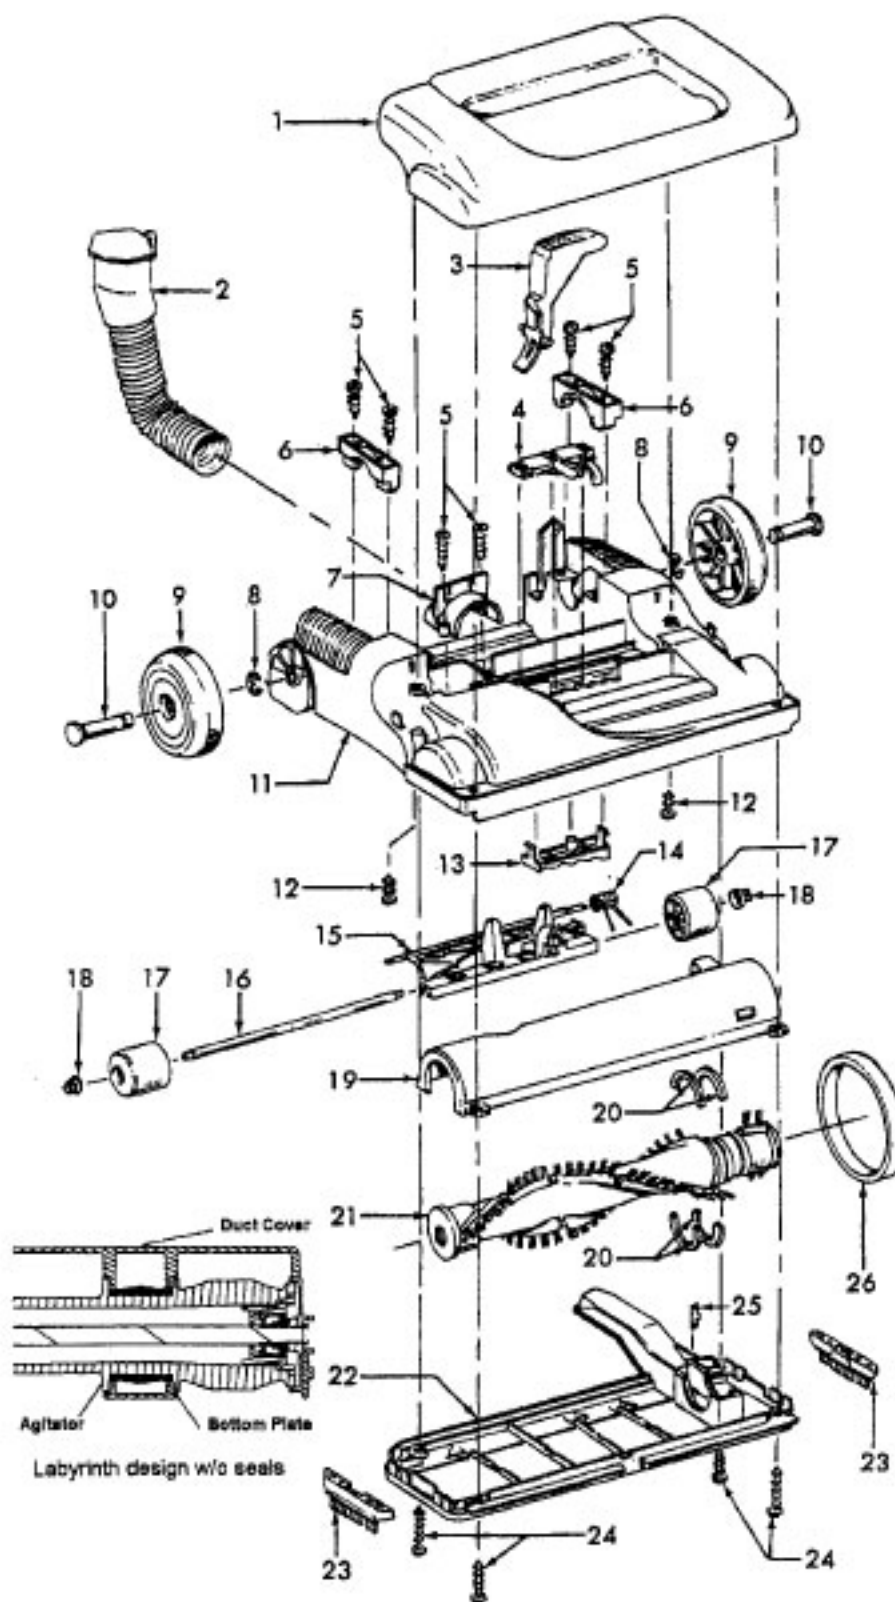

WindTunnel Models U5330-900 (15"), U5393-900(13"), U5394-900(13"), U5395-900(13"), ** U5395-940(13"),
* U5395-960 (13"), U5395-970(13"), U5396-900(15"), ***** U5396-960 (15"), U5397-900(15"),
U5398-900 (15"), *****U5398-990 (15 IN), U5399-900 (13 IN), U5403-900 (13"), U5433-900(13"),
U5434-900(13"), U5435-900(13"), U5437-960, U5443-900(15"), U5439-900(13"), ***U5443-940(15"),
****U5443-960(15"), U5445-900(15"), *** U5445-940(15"), U5446-900, U5447-900 (15"),
U5449-940 (15"), U5450-900 (15"), U5451-900(15"), U5454-900 (15"), U5456-900 (15"), U5457-900(15"),
U5460-900 (15")

WT TurboPOWER Model U5415-900 (13"), U5420-900(15"), U5469-900(13"), U5469-910(15"), U5475-900(15")*****
U5475-960 (15"), U5477-900 (15")

WT Farrington Model U5436-950, U5452-900 (15")