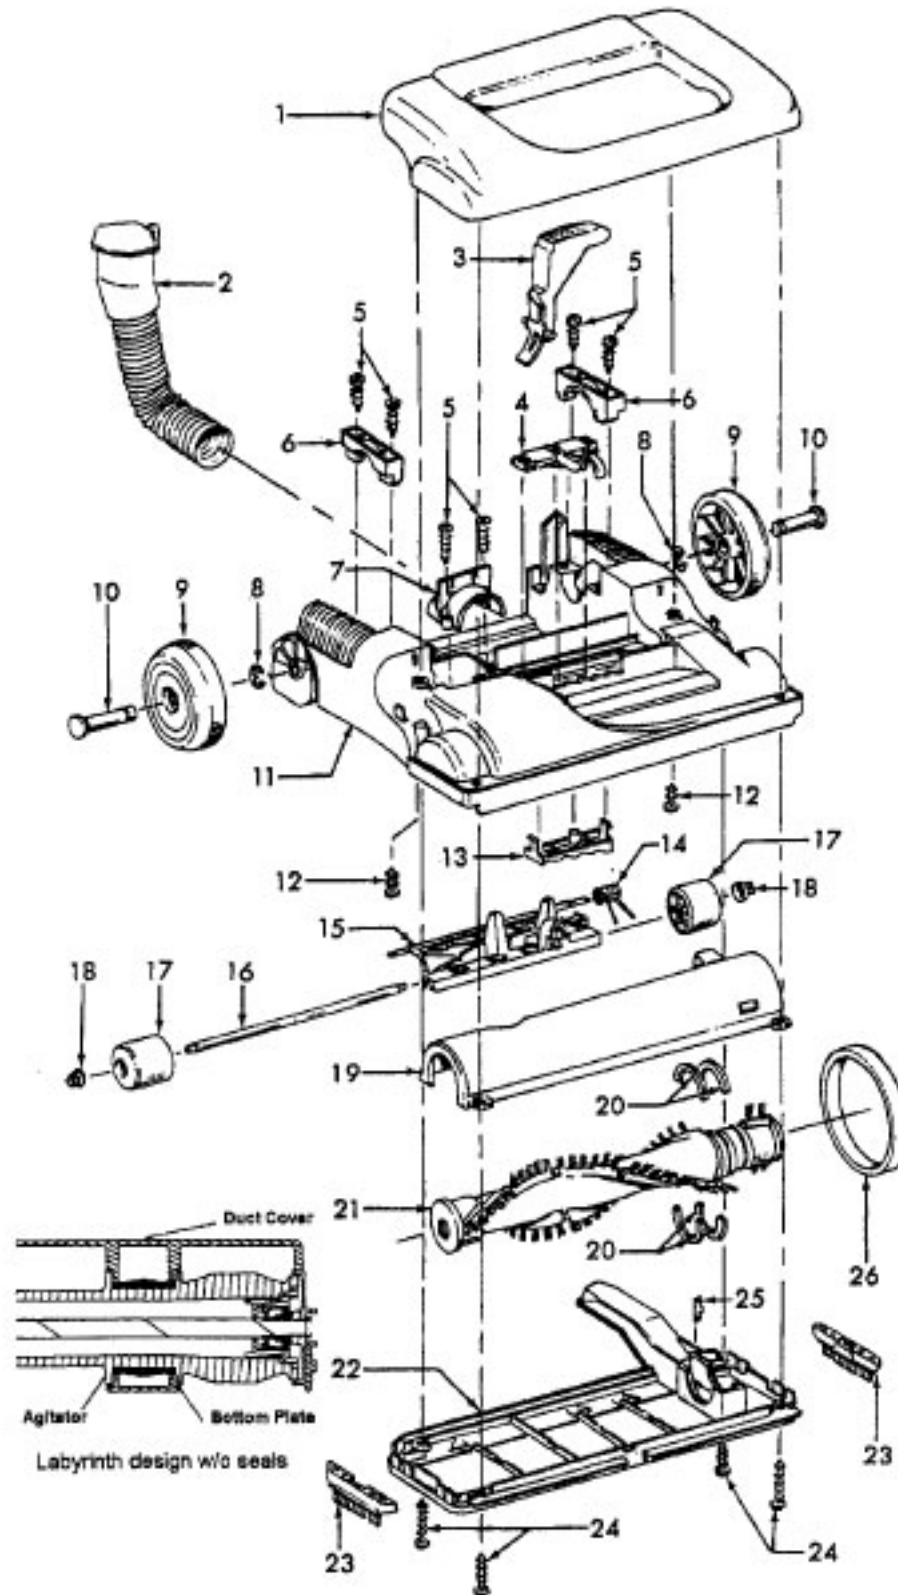

WindTunnel

Models U5330-900 (15"), U5393-900(13"), U5394-900(13"), U5395-900(13"), ** U5395-940(13"), * U5395-960 (13"), U5395-970(13"), U5396-900(15"), ***** U5396-960 (15"), U5397-900(15"), U5398-900 (15"), *****U5398-990 (15 IN), U5399-900 (13 IN), U5403-900 (13"), U5433-900(13"), U5434-900(13"), U5435-900(13"), U5437-960, U5443-900(15"), U5439-900(13"), ***U5443-940(15"), ****U5443-960(15"), U5445-900(15"), *** U5445-940(15"), U5446-900, U5447-900 (15"), U5449-940 (15"), U5450-900 (15"), U5451-900(15"), U5454-900 (15"), U5456-900 (15"), U5457-900(15"), U5460-900 (15")

WT TurboPOWER

Model U5415-900 (13"), U5420-900(15"), U5469-900(13"), U5469-910(15"), U5475-900(15")***** U5475-960 (15"), U5477-900 (15")

WT Farrington

Model U5436-950, U5452-900 (15")