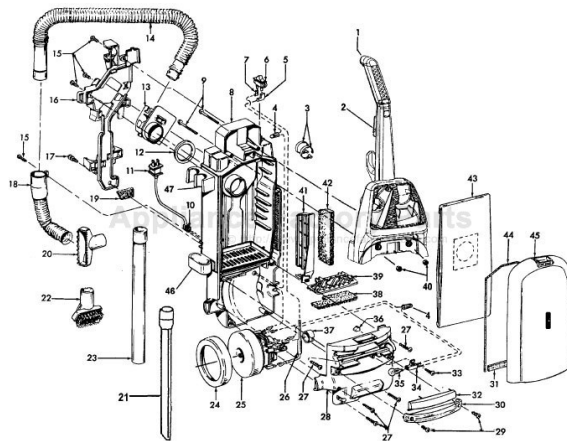

[Find Your HOOVER Vacuum Cleaner Parts - Select From 1456 Models](#)

----- Manual continues below part list -----