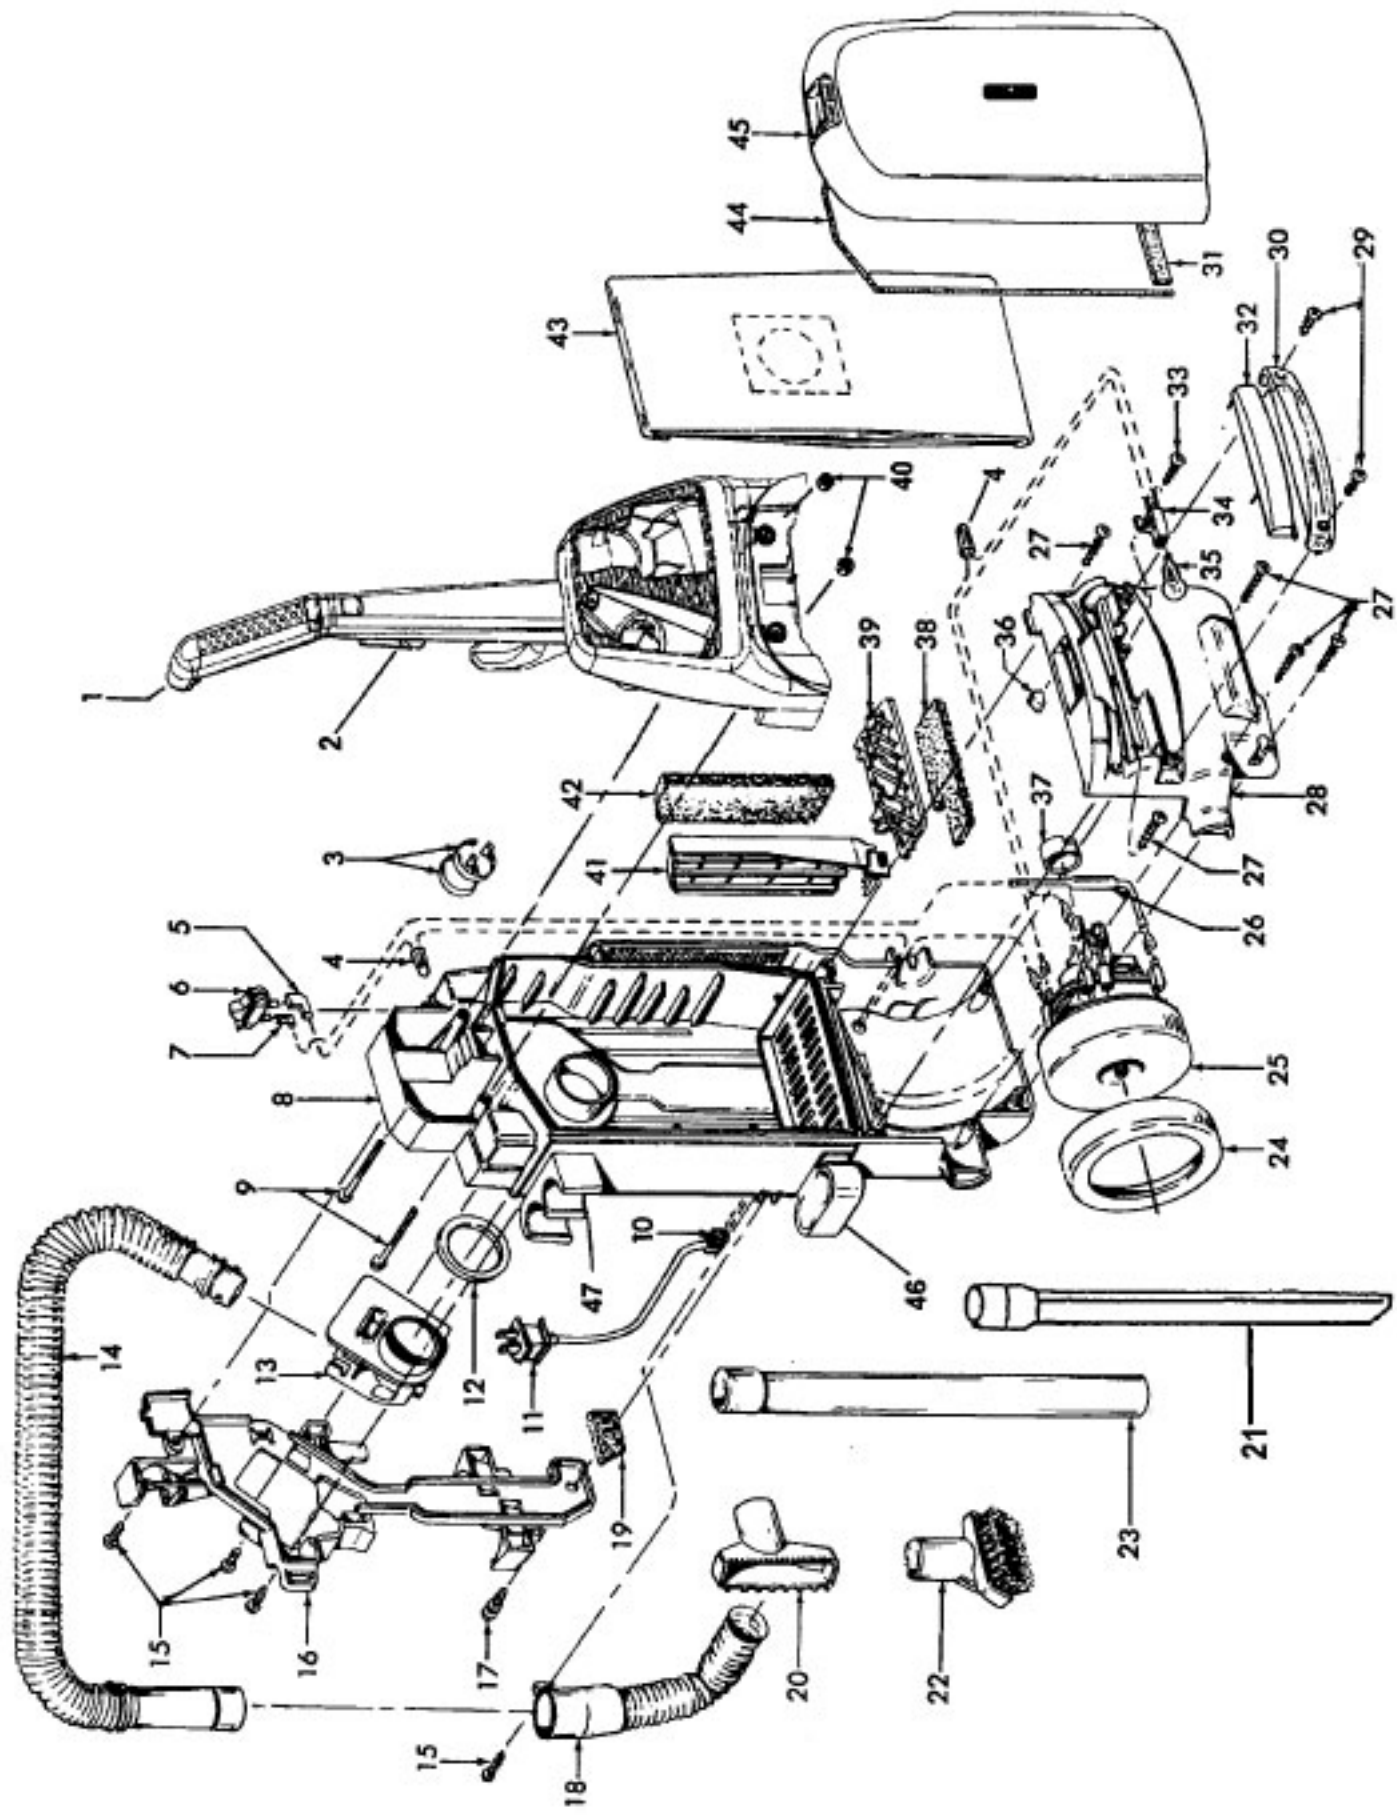

TurboPOWER

WindTunnel

Models U5403-900, U5415-900

Models U5409-900, U5409-955, U5409-990

Ref. No.	Part No.	Description	Ref. No.	Part No.	Description
1	48663178	Upper Handle Assem. (Incl. It. 2)	34	47173023	Wiring Harness - 3/16" terminal
2	3944201P	Cord Wrap - ABE		47173027	Wiring Harness - 1/4" terminal (See note 1)
3	27479307	* Wire Tie	35	27313101	Dirt Finder Lamp
4	27618508	* Wire Connector	36	34131019	Wire Opening Plug
5	N/A	Terminal	37	36322030	Motor Mount - Small
6	N/A	Switch - 3/16" terminals(Use 40309033 Switch Kit)	38	38765019	Secondary Filter
	28161067	Switch - 1/4" terminals (See note 1)	39	36426034	Secondary Filter Retainer
7	N/A	Terminal	40	21641558	* Hex Nut (2)
8	37255013	Bag Housing - ABE	41	36426038	Filter Holder - ABE
9	40201149	Handle Hdwe. (Incl. It 40)	42	38766008	Final Filter
10	27482301	Strain Relief - U5403-900		40110004	Final Filter Pack (3 Layer - Qty. 2)
	27482230	Strain Relief - U5409-900, U5409-955, U5409-990, U5415-900	43	4010100Y	Throw Away Bag (3 pack)
11	46383322	Cord - 35 Ft. - 3/16" terminal	44	38781057	Bag Door Gasket
	46383334	Cord - 35 Ft. - 1/4" terminal (See note 1)	45	37254140	Bag Housing Door - ACM
12	31178017	Hose Connector Gasket		42255094	Bag Hsg. Door - AG - U5415-900
13	38641005	Hose Connector (also order it. 12)		42255093	Bag Hsg. Door - ADX - U5409-900, U5409-955, U5409-990
14	43434248	Hose Assembly	46	36433116	Lower Wand Holder
15	21447242	Screw (4)	47	36433117	Upper Wand Holder
16	36433112	Tool / Hose Holder - ABE		56511A66	Owner Manual
17	23149002	Screw		58185211	Carton - U5403-900, U5409-900, U5409-990
18	43431005	Angled Connector Assem. w/Hose Door		58185224	Carton - U5415-900
19	34311004	Wire Opening Seal		58645317	Carton - U5409-955
20	3861401E	Furniture Nozzle - ABR	Items not illustrated		
21	38617029	Crevice Tool - ABR		12910	Attach. Cord Clamp
22	43414174	Dusting Brush Assem.- ABR		51151010	Indicator Assembly
23	38634078	Extension Tube - AG (2)		49811059	Lead Wire - Red - 3/16" terminal
24	36322035	Motor Mount - Large		49811073	Lead Wire - Red - 1/4" terminal (See note 1)
25	43576188	Motor Assembly		43434042	Hose Assem. - Extra - U5409-990, U5409-955
	41311017	Motor Brushes (2)	Note 1 - Models produced after June 2000 incorporated 14 gauge wiring and associated electrical components with 1/4" terminals. Ref. service bulletin 4-00.		
	43566016	Motor Fan Assembly	The Models U5409-900, U5409-955 and U5409-990 were produced with the latest 1/4" terminal components only.		
26	47534027	Thermal Protector - 3/16" terminal	Main Body:		
	26382087	Thermal Protector - 1/4" terminal (See note 1)	U5403-900 (P. 325)		
	51873001	Thermal Protector Label	U5415-900 (P. 325)		
27	21447230	* Screw (5)	U5409-900, U5409-955, U5409-990 (P. 329)		
28	37196009	Motor Cover - ABE			
29	21447228	* Screw (2)			
30	39383107	Lens			
31	34123050	Bag Door Gasket - Bottom			
32	37944010	Cover - ABE			
33	21447072	* Screw