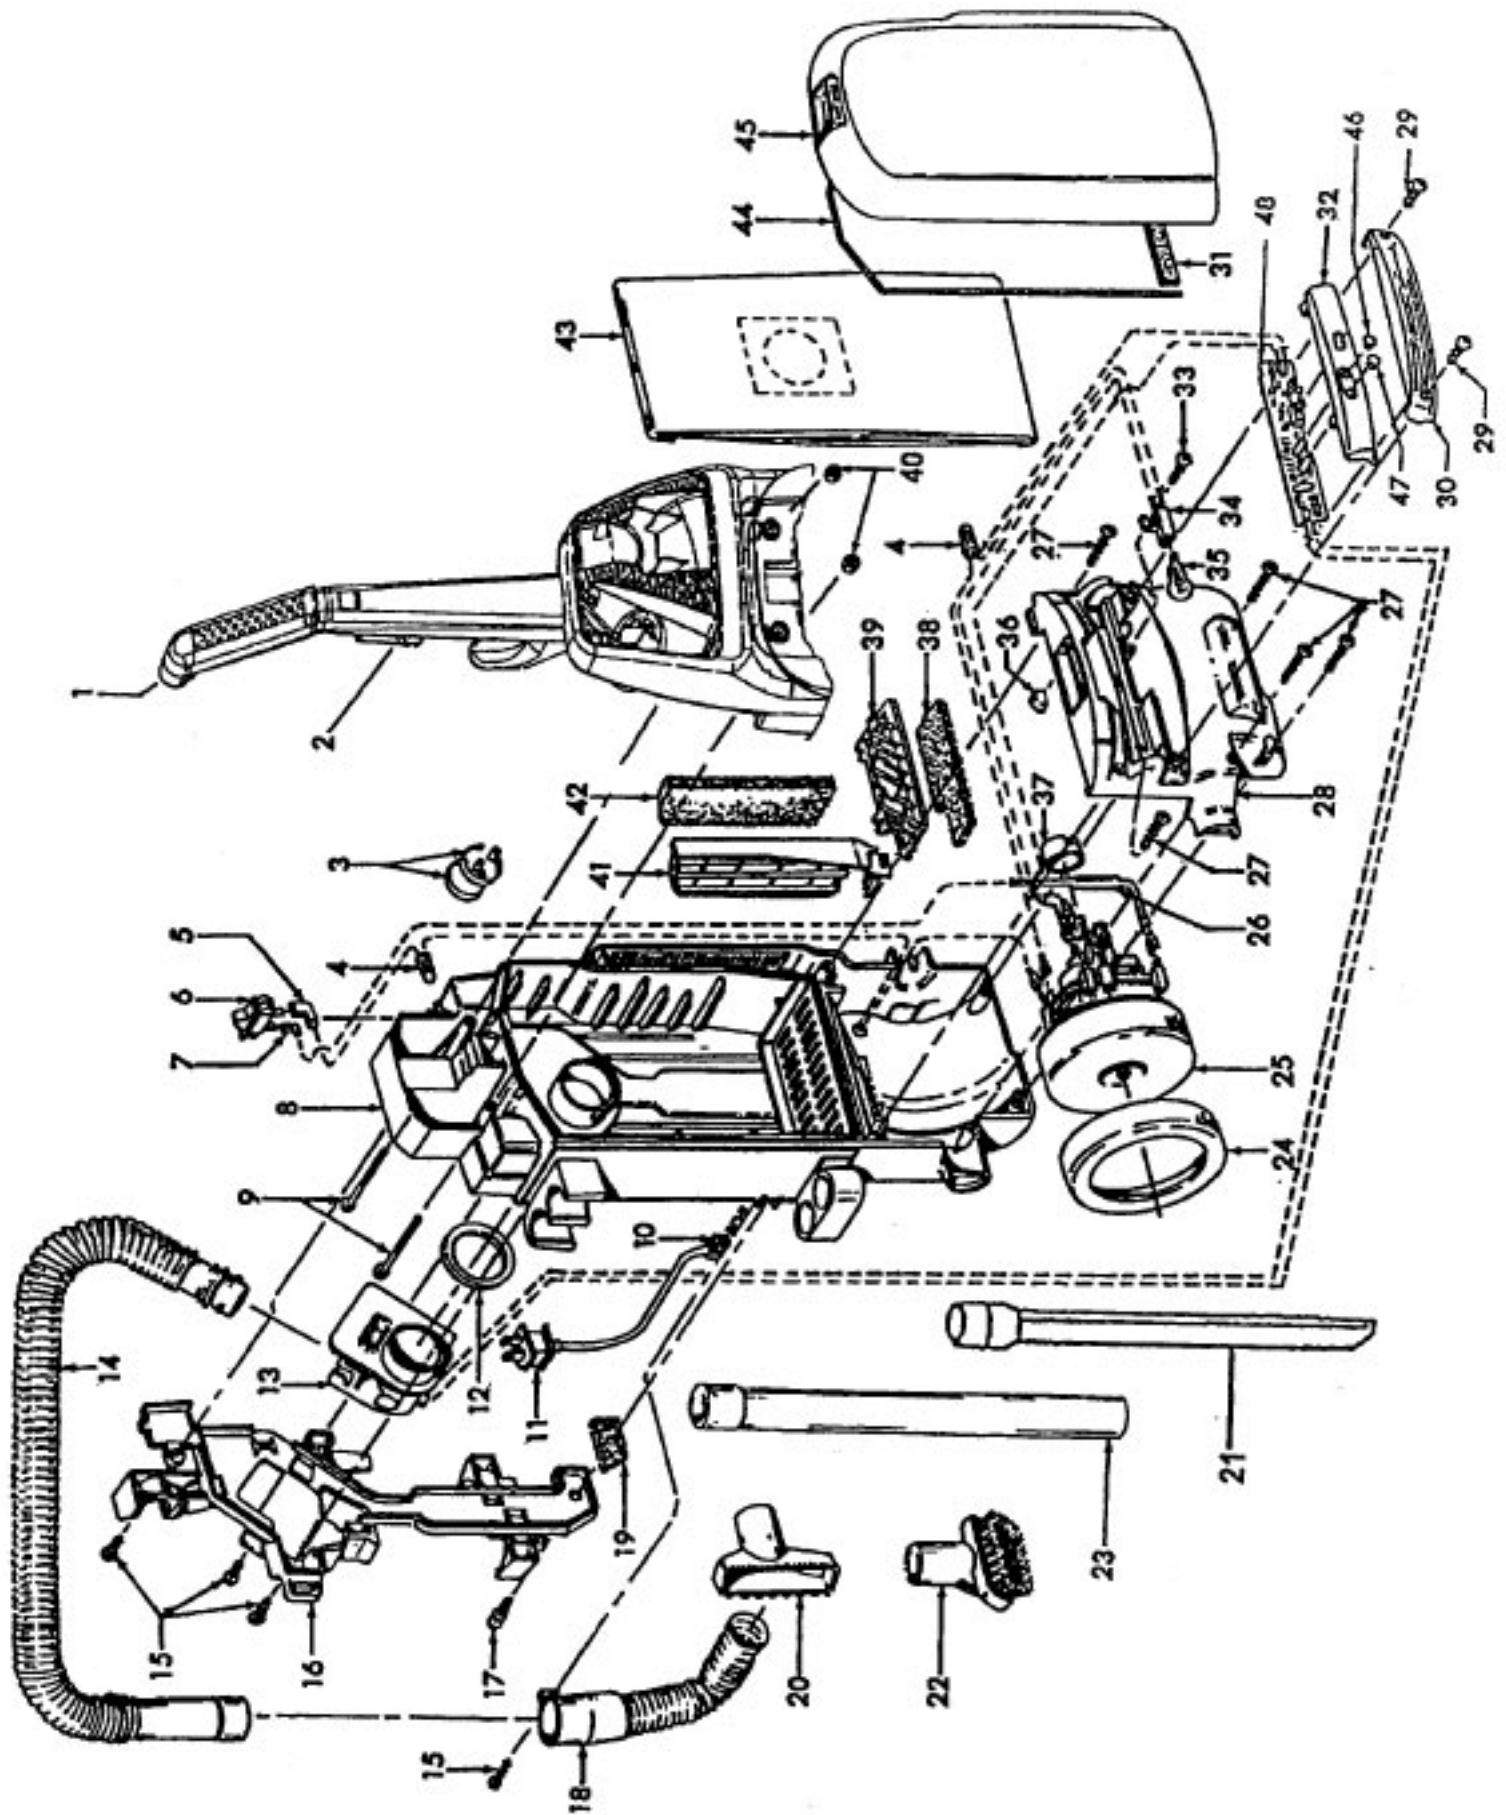

Ref. No.	Part No.	Description	Ref. No.	Part No.	Description
1	48663178	Upper Handle Assm. (Inc. item 2)	31	34123050	Bag Door Gasket - Bottom
2	3944201P	Cord Wrap - ABE	32	42258002	EDF Cover
3	27479307	* Wire Tie	33	21447072	* Screw
4	27618508	* Wire Connector	34	47173024	Wiring Harness - 3/16" terminals
5	N/A	Terminal		47173028	Wiring Harness - 1/4" terminals (See note 1)
6	28161063	Switch - 3/16" terminals	35	27313101	Dirt Finder Lamp
	28161067	Switch - 1/4" terminals	36	34131019	Wire Opening Plug
7	N/A	Terminal	37	36322030	Motor Mount - Small
8	37255013	Bag Housing - ABE	38	38765019	Secondary Filter
9	40201149	Handle Hardware (inc. item 40)	39	36426034	Secondary Filter Retainer
10	27482230	Strain Relief	40	40201149	Handle Hardware (Inc. item 9)
11	46383322	Cord - 35 Ft. - 3/16" terminal	41	36426038	Filter Holder - ABE
	46383334	Cord - 35 Ft. - 1/4" terminal (See note 1)	42	38766008	Final Filter
12	31178017	Hose Connector Gasket	43	4010100Y	Throw Away Bag (3 pack)
13	47823003	EDF/Mic Duct Assm. (also order item 12)	44	38781057	Bag Door Gasket
14	43434248	Hose Assembly	45	42255085	Bag Housing Door - AG (inc. items 31, 44)
15	21447242	Screw (4)	46	27352031	Snap In Lens - Green
16	36433112	Tool / Hose Holder - ABE	47	27352030	Snap In Lens - Red
17	23149002	Screw	48	46851032	EDF Printed Circuit Board
18	43431005	Angled Connector Assem. w/Door		56511A72	Owner Manual
19	34311004	Wire Opening Seal		58185218	Carton
20	3861401E	Furniture Nozzle - ABR			Items not illustrated
21	38617029	Crevice Tool - ABR	36433116		Lower Wand Holder
22	43414162	Dusting Brush Assembly - ABR	36433117		Upper Wand Holder
23	38634078	Extension Tube - AG (2)	12910		Attachment Cord Clamp
24	36322035	Motor Mount - Large	43457024		Nozzle Hose Extension
25	43576188	Motor Assembly	27352032		Snap in Lens - Amber
	41311017	Motor Brushes (2)	49811059		Lead Wire - Red - (From cord to switch) - 3/16" terminals
	43566016	Motor Suction Fan	49811073		Lead Wire - Red - (From cord to switch) - 1/4" terminals (See note 1)
26	47534018	Thermal Protector - 3/16" terminal			
	28382087	Thermal Protector - 1/4" terminal (See note 1)			
	51873001	Thermal Protector Label			
27	21447230	* Screw (5)			
28	37196009	Motor Cover - ABE			
29	21447228	* Screw (2)			
30	39383107	Lens			

Main Body and related components (P. 325)

Note 1 - Models produced after June 2000 incorporated 14 gauge wiring and associated electrical components with 1/4" terminals. Ref. service bulletin 4-00.