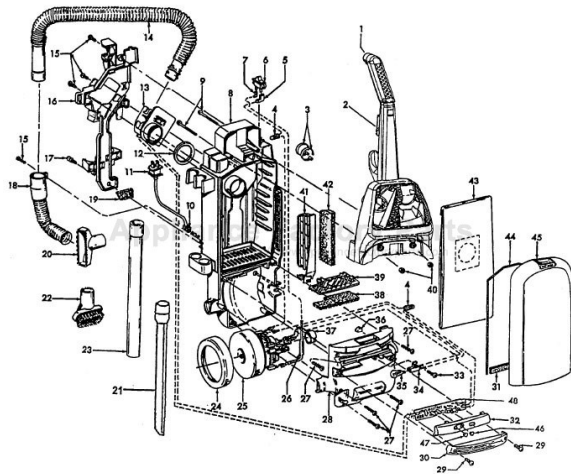

[Find Your HOOVER Vacuum Cleaner Parts - Select From 1456 Models](#)

----- Manual continues below part list -----