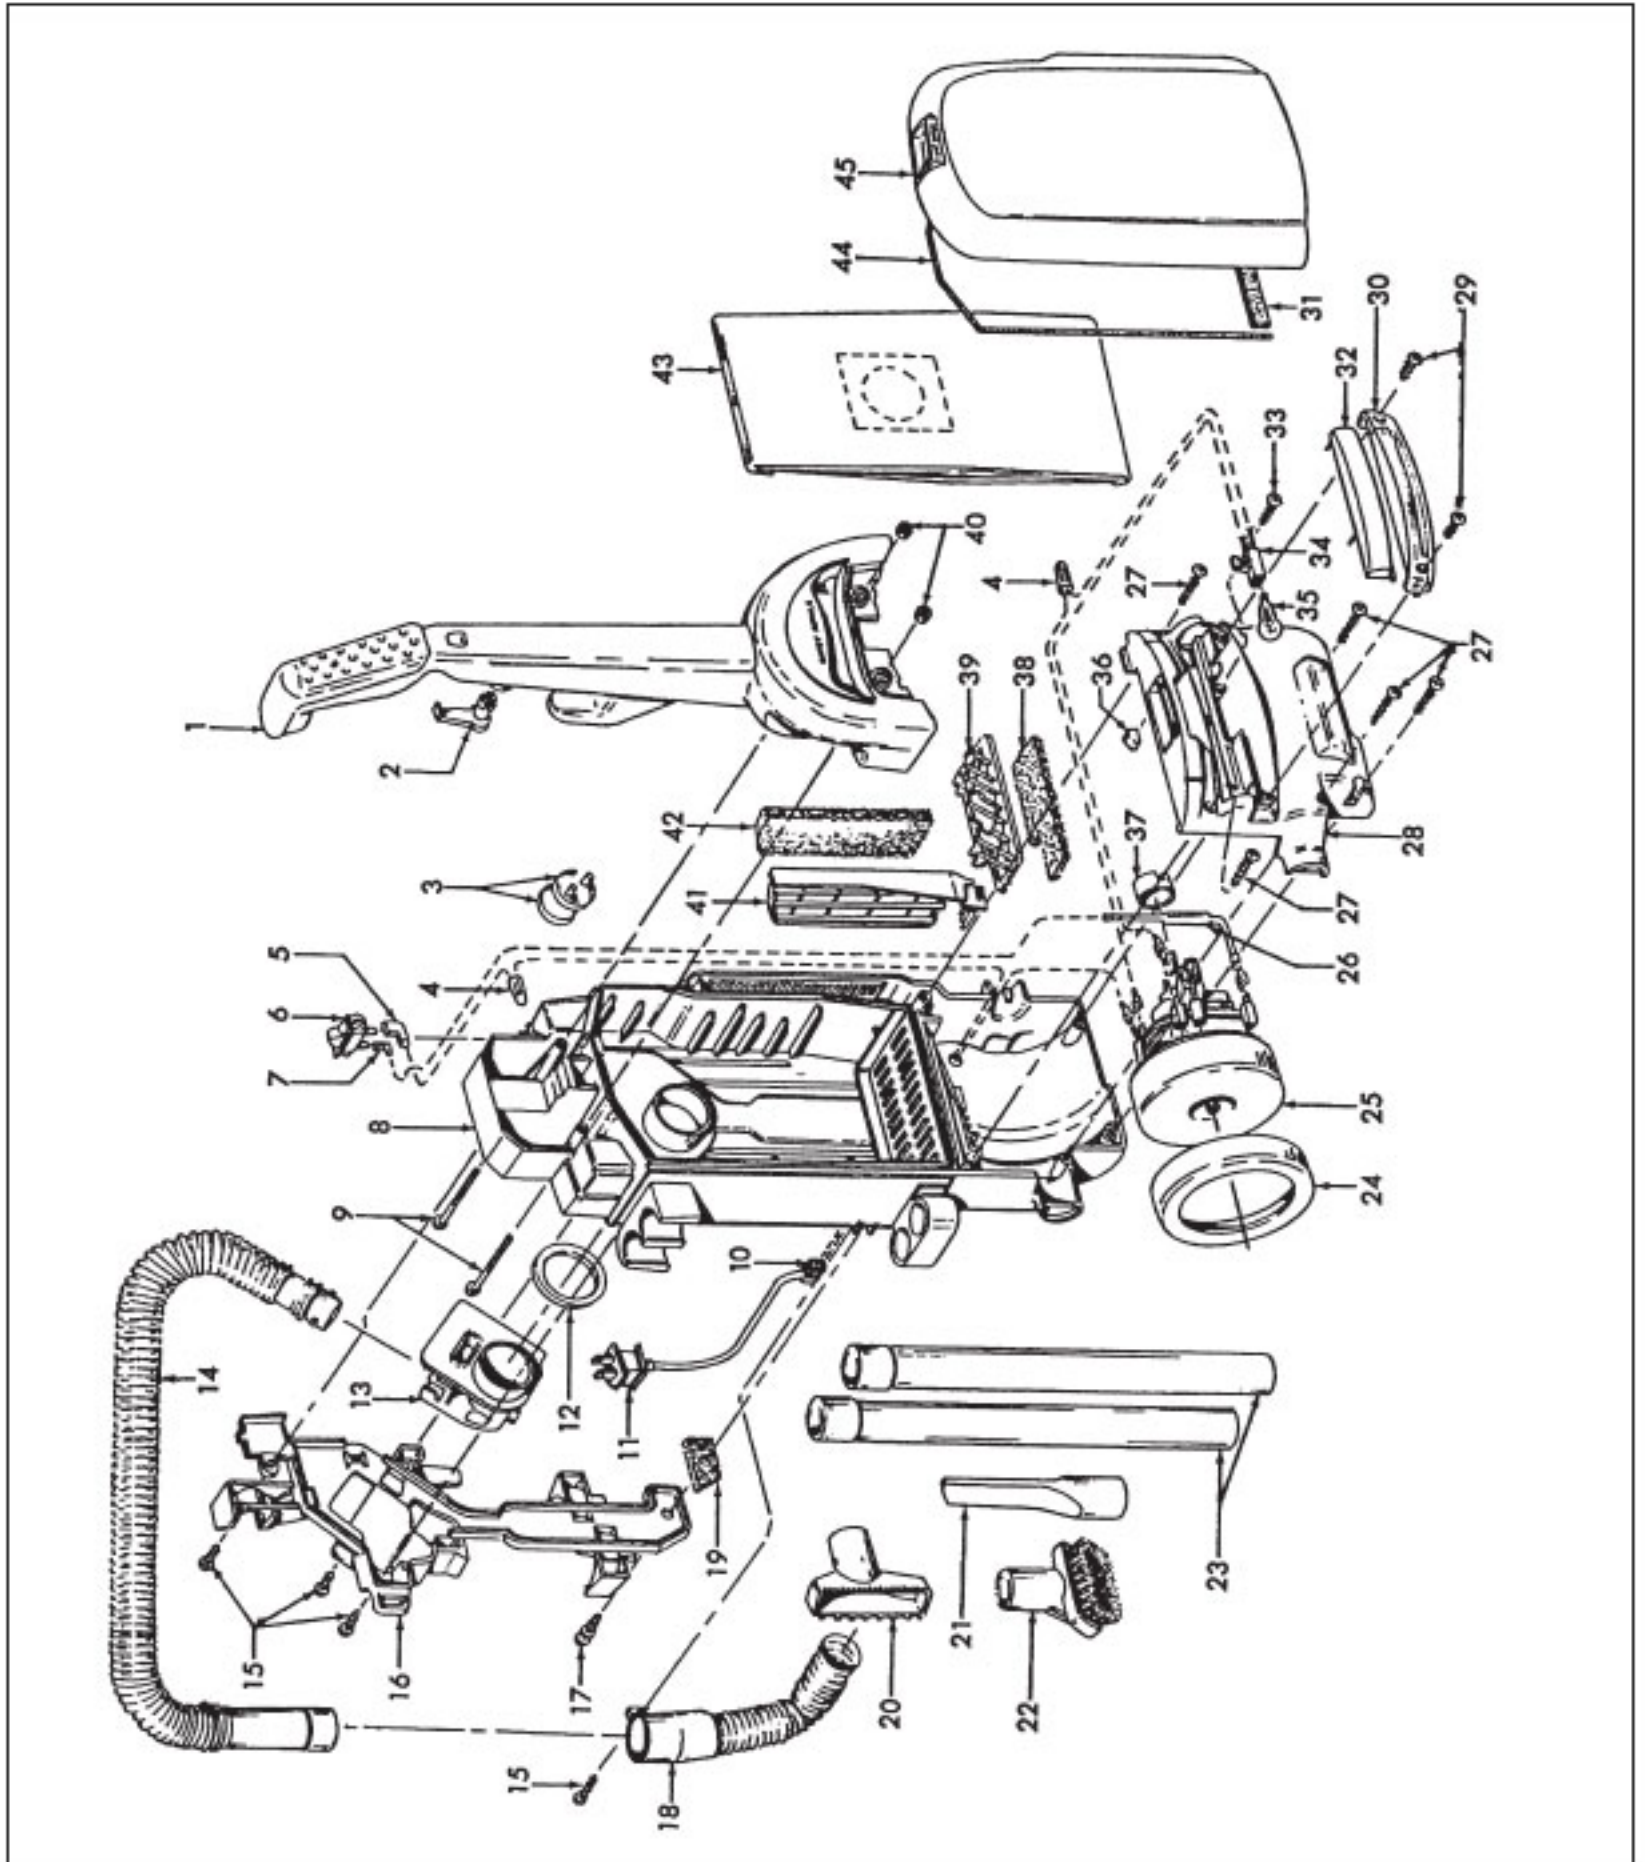

HOOVER Original

WINDTUNNEL
Model U5395-900

Original

HOOVER

WINDTUNNEL
Model U5395-900

KEY	PART NO.	DESCRIPTION
1	H-48663206	Upper Handle Ass'y (Incl. Item 2)
2	H-39442042	Cord Wrap - ABE
3	H-27479307	Wire Tie
4	H-27618508	Wire Connector
5	N/A	Terminal
6	H-28161063	Switch
7	N/A	Terminal
8	H-37255012	Bag Housing - ABE
9	H-40201149	Handle Hardware
10	H-27482301	Strain Relief
11	H-46383322	Attachment Cord - 35 Ft.
12	H-31178017	Hose Connector Gasket
13	H-38641005	Hose Connector (Also Order Item 12)
14	H-43434248	Hose Ass'y
15	H-21447242	Screw
16	H-36433112	Tool/Hose Holder - ABE
17	H-23149002	Screw
18	H-43431215	Angled Connector Ass'y
19	H-34311004	Wire Opening Seal
20	H-38614037	Furniture Nozzle - ABR
21	H-38617027	Crevice Tool - ABR
22	H-43414162	Dusting Brush Ass'y - ABR
23	H-38634078	Extension Tube - AG
24	H-36322035	Motor Mount - Large
25	H-43576175	Motor Ass'y
	H-41311017	Motor Brushes

KEY	PART NO.	DESCRIPTION
26	H-47534020	Thermal Protector Ass'y
27	H-21447230	Screw
28	H-37196008	Motor Cover - ABE
29	H-21447228	Screw
30	H-39383107	Lens
31	H-34123050	Bag Door Gasket - Bottom
32	H-37944010	Cover - ABE
33	H-21447072	Screw
34	H-47173016	Wiring Harness Ass'y
35	H-27313101	Dirt Finder Lamp
36	H-34131019	Wire Opening Plug
37	H-36322030	Motor Mount - Small
38	H-38765019	Secondary Filter
39	H-36426034	Secondary Filter Retainer
40	H-21641558	Hex Nut
41	H-36426038	Filter Holder - ABE
42	H-38766008	Final Filter
43	H-4010100Y	Throw Away Bag (3 pack)
44	H-38781054	Bag Door Gasket
45	H-37254096	Bag Housing Door - ABY

Items Not Illustrated

H-36433116	Lower Wand Holder
H-36433117	Upper Wand Holder