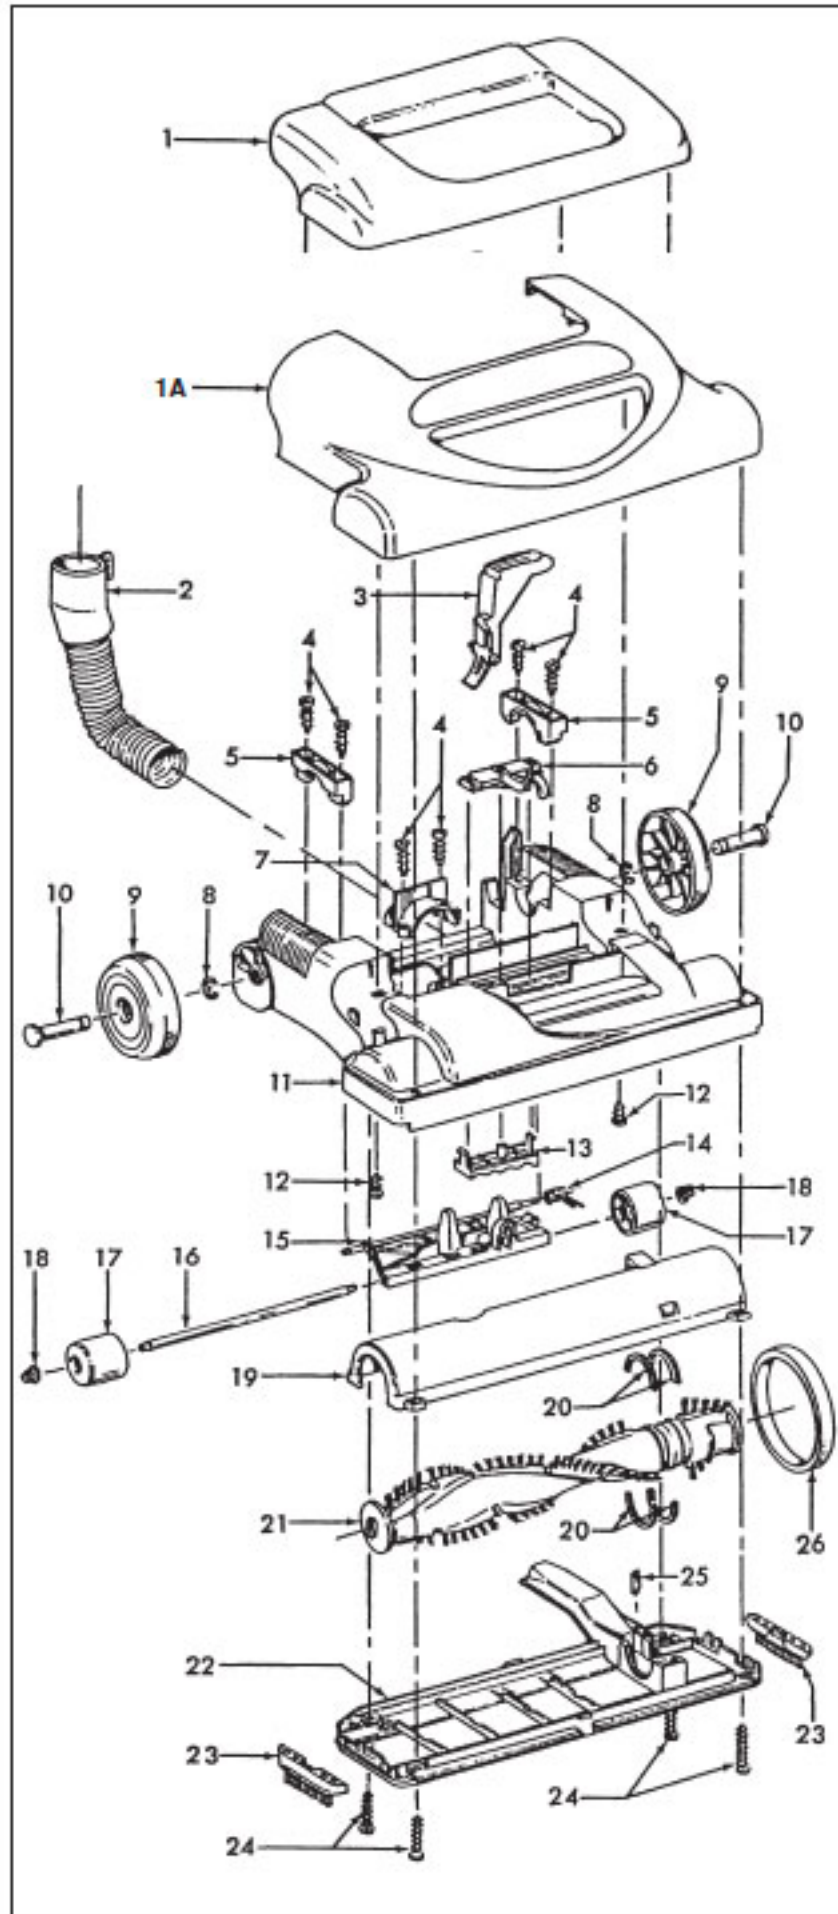

Original

**HOOVER**

WINDTUNNEL

Models U5395-900 (13 in), U5433-900 (13 in), U5421RM (13 in)  
 Models U5445-900 (15 in), U5465-900 (15 in), U5465-960 (15 in)

KEY	PART NO.	DESCRIPTION
1	H-37253285	Hood - ABY - 13 IN - U5433-900
1A	H-37253286	Hood - ABY - 15 IN - U5445-900
1	H-37253287	Hood - ABY - 13 IN - U5395-900
1A	H-37253284	Hood - ABY - Deluxe - 15 IN U5465-900, U5465-960
2	H-43431215	Angled Hose Conn. Ass'y
3	H-38458043	Handle Release Lever
4	H-21447072	Screw Self Tapping
5	H-36131094	Trunion Cover - ABE
6	H-38421087	Nozzle Adj. Lever - AG
7	H-36171044	Hose Clamp - ABE
8	H-160017	Retaining Ring
9	H-38522077	Rear Wheel
10	H-32434008	Rear Axle - AAX
11	H-37242124	Main Body - ABE - 13 IN
11	H-37242123	Main Body - ABE - 15 IN
12	H-21447228	Screw Self Tapping
13	H-38563007	Nozzle Adj. Cam - ABE
14	H-38355010	Torsion Spring
15	H-36432024	Front Wheel Support
16	H-32541003	Wheel Shaft
17	H-38521004	Front Wheel
	H-43248057	Front Wheel Ass'y (Incl. Keys 15, 16, 17, 18)
18	H-36131056	Wheel Retainer
19	H-37243023	Duct Cover & Bottom Plate - 13 IN
19	H-37243022	Duct Cover & Bottom Plate - 15 IN
20	H-38781053	Agitator Pulley Seal
21	H-48414062	Agitator Ass'y Comp. - 13 IN
21	H-48414017	Agitator Ass'y Comp. - 15 IN
22	N/A	Bottom Plate - 13 IN Order H-37243023
22	N/A	Bottom Plate - 15 IN Order H-37243022
23	H-39511004	Litter Picker
24	H-21447121	Screw Self Tapping
25	H-13261	Rug Nozzle Rib Shoe
26	H-38528033	Belt