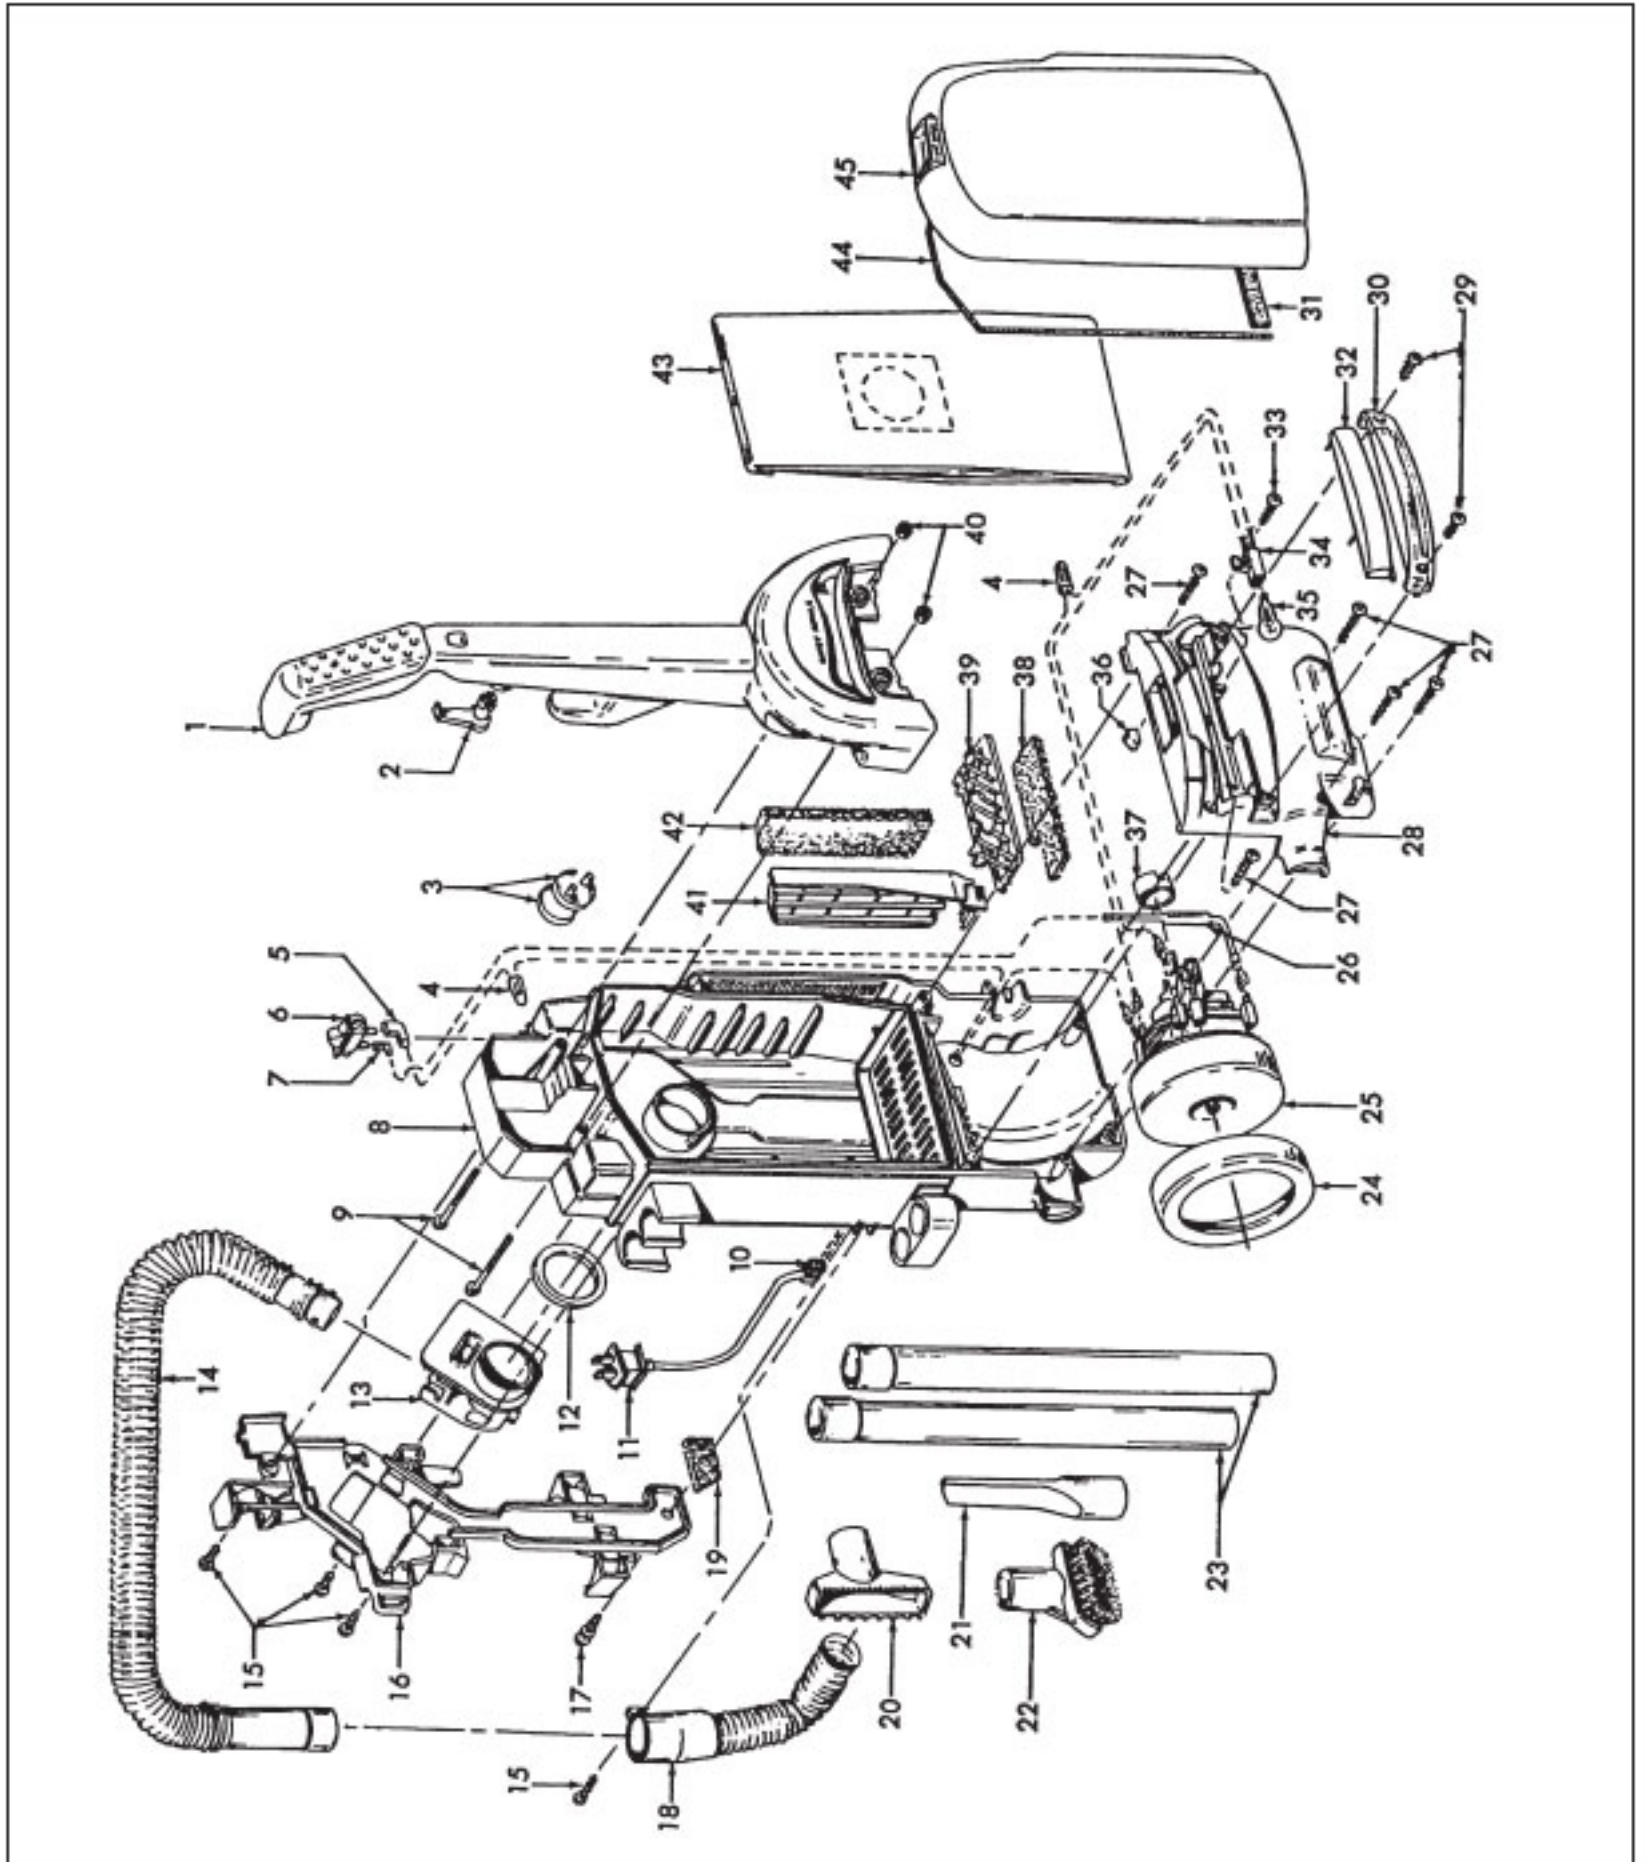

N/A = Not Available

HOOVER Original

WINDTUNNEL
Model U5395-900

Original

HOOVERWINDTUNNEL
Model U5395-900

KEY	PART NO.	DESCRIPTION
1	H-48663206	Upper Handle Ass'y (Incl. Item 2)
2	H-39442042	Cord Wrap - ABE
3	H-27479307	Wire Tie
4	H-27618508	Wire Connector
5	N/A	Terminal
6	H-28161063	Switch
7	N/A	Terminal
8	H-37255012	Bag Housing - ABE
9	H-40201149	Handle Hardware
10	H-27482301	Strain Relief
11	H-46383322	Attachment Cord - 35 Ft.
12	H-31178017	Hose Connector Gasket
13	H-38641005	Hose Connector (Also Order Item 12)
14	H-43434248	Hose Ass'y
15	H-21447242	Screw
16	H-36433112	Tool/Hose Holder - ABE
17	H-23149002	Screw
18	H-43431215	Angled Connector Ass'y
19	H-34311004	Wire Opening Seal
20	H-38614037	Furniture Nozzle - ABR
21	H-38617027	Crevice Tool - ABR
22	H-43414162	Dusting Brush Ass'y - ABR
23	H-38634078	Extension Tube - AG
24	H-36322035	Motor Mount - Large
25	H-43576175	Motor Ass'y
	H-41311017	Motor Brushes