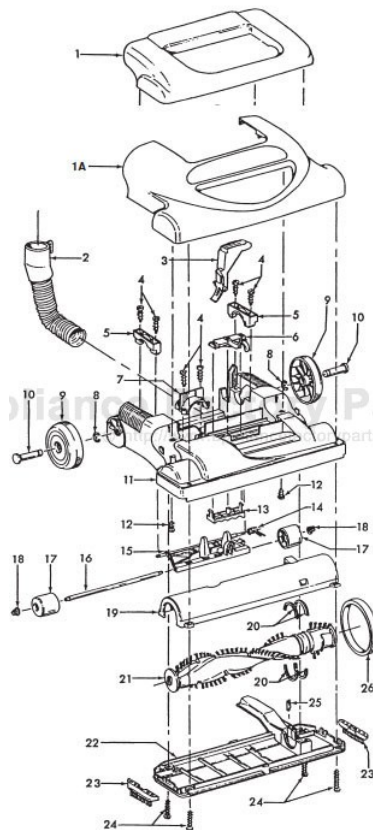

[Find Your HOOVER Vacuum Cleaner Parts - Select From 1456 Models](#)

----- Manual continues below part list -----