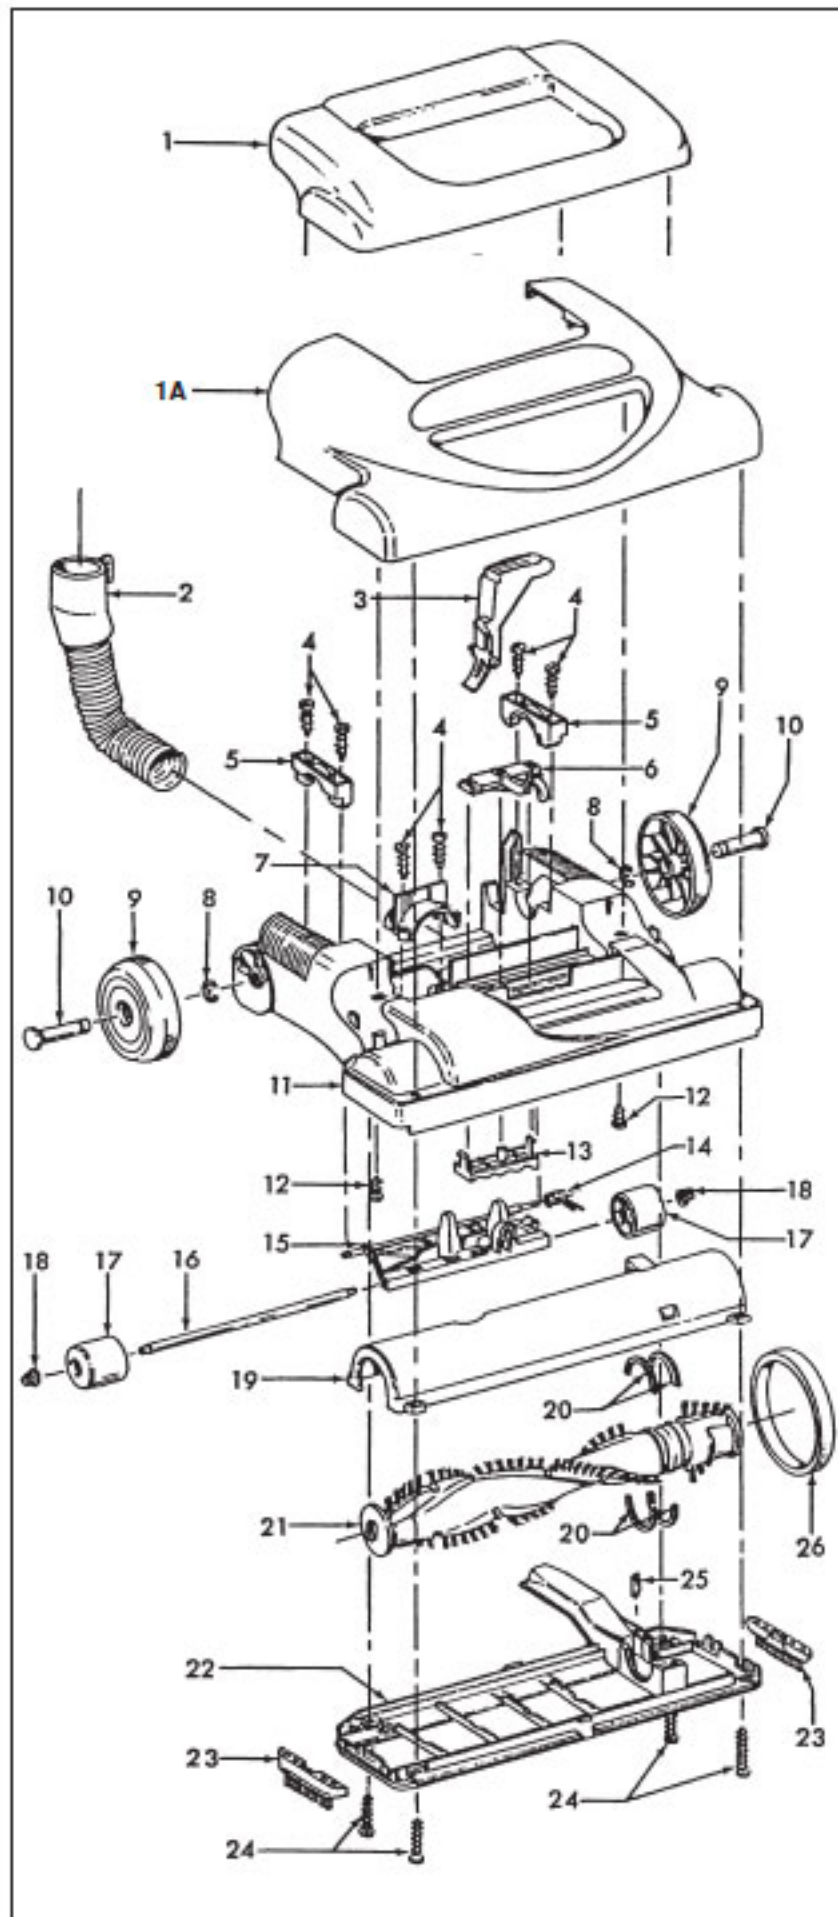

Original

HOOVER

WINDTUNNEL

Models U5395-900 (13 in), U5433-900 (13 in), U5421RM (13 in)
Models U5445-900 (15 in), U5465-900 (15 in), U5465-960 (15 in)

KEY	PART NO.	DESCRIPTION
1	H-37253285	Hood - ABY - 13 IN - U5433-900
1A	H-37253286	Hood - ABY - 15 IN - U5445-900
1	H-37253287	Hood - ABY - 13 IN - U5395-900
1A	H-37253284	Hood - ABY - Deluxe - 15 IN U5465-900, U5465-960
2	H-43431215	Angled Hose Conn. Ass'y
3	H-38458043	Handle Release Lever
4	H-21447072	Screw Self Tapping
5	H-36131094	Trunion Cover - ABE
6	H-38421087	Nozzle Adj. Lever - AG
7	H-36171044	Hose Clamp - ABE
8	H-160017	Retaining Ring
9	H-38522077	Rear Wheel
10	H-32434008	Rear Axle - AAX
11	H-37242124	Main Body - ABE - 13 IN
11	H-37242123	Main Body - ABE - 15 IN
12	H-21447228	Screw Self Tapping
13	H-38563007	Nozzle Adj. Cam - ABE
14	H-38355010	Torsion Spring
15	H-36432024	Front Wheel Support
16	H-32541003	Wheel Shaft
17	H-38521004	Front Wheel
	H-43248057	Front Wheel Ass'y (Incl. Keys 15, 16, 17, 18)
18	H-36131056	Wheel Retainer
19	H-37243023	Duct Cover & Bottom Plate - 13 IN
19	H-37243022	Duct Cover & Bottom Plate - 15 IN
20	H-38781053	Agitator Pulley Seal
21	H-48414062	Agitator Ass'y Comp. - 13 IN
21	H-48414017	Agitator Ass'y Comp. - 15 IN
22	N/A	Bottom Plate - 13 IN Order H-37243023
22	N/A	Bottom Plate - 15 IN Order H-37243022
23	H-39511004	Litter Picker
24	H-21447121	Screw Self Tapping
25	H-13261	Rug Nozzle Rib Shoe
26	H-38528033	Belt

N/A = Not Available