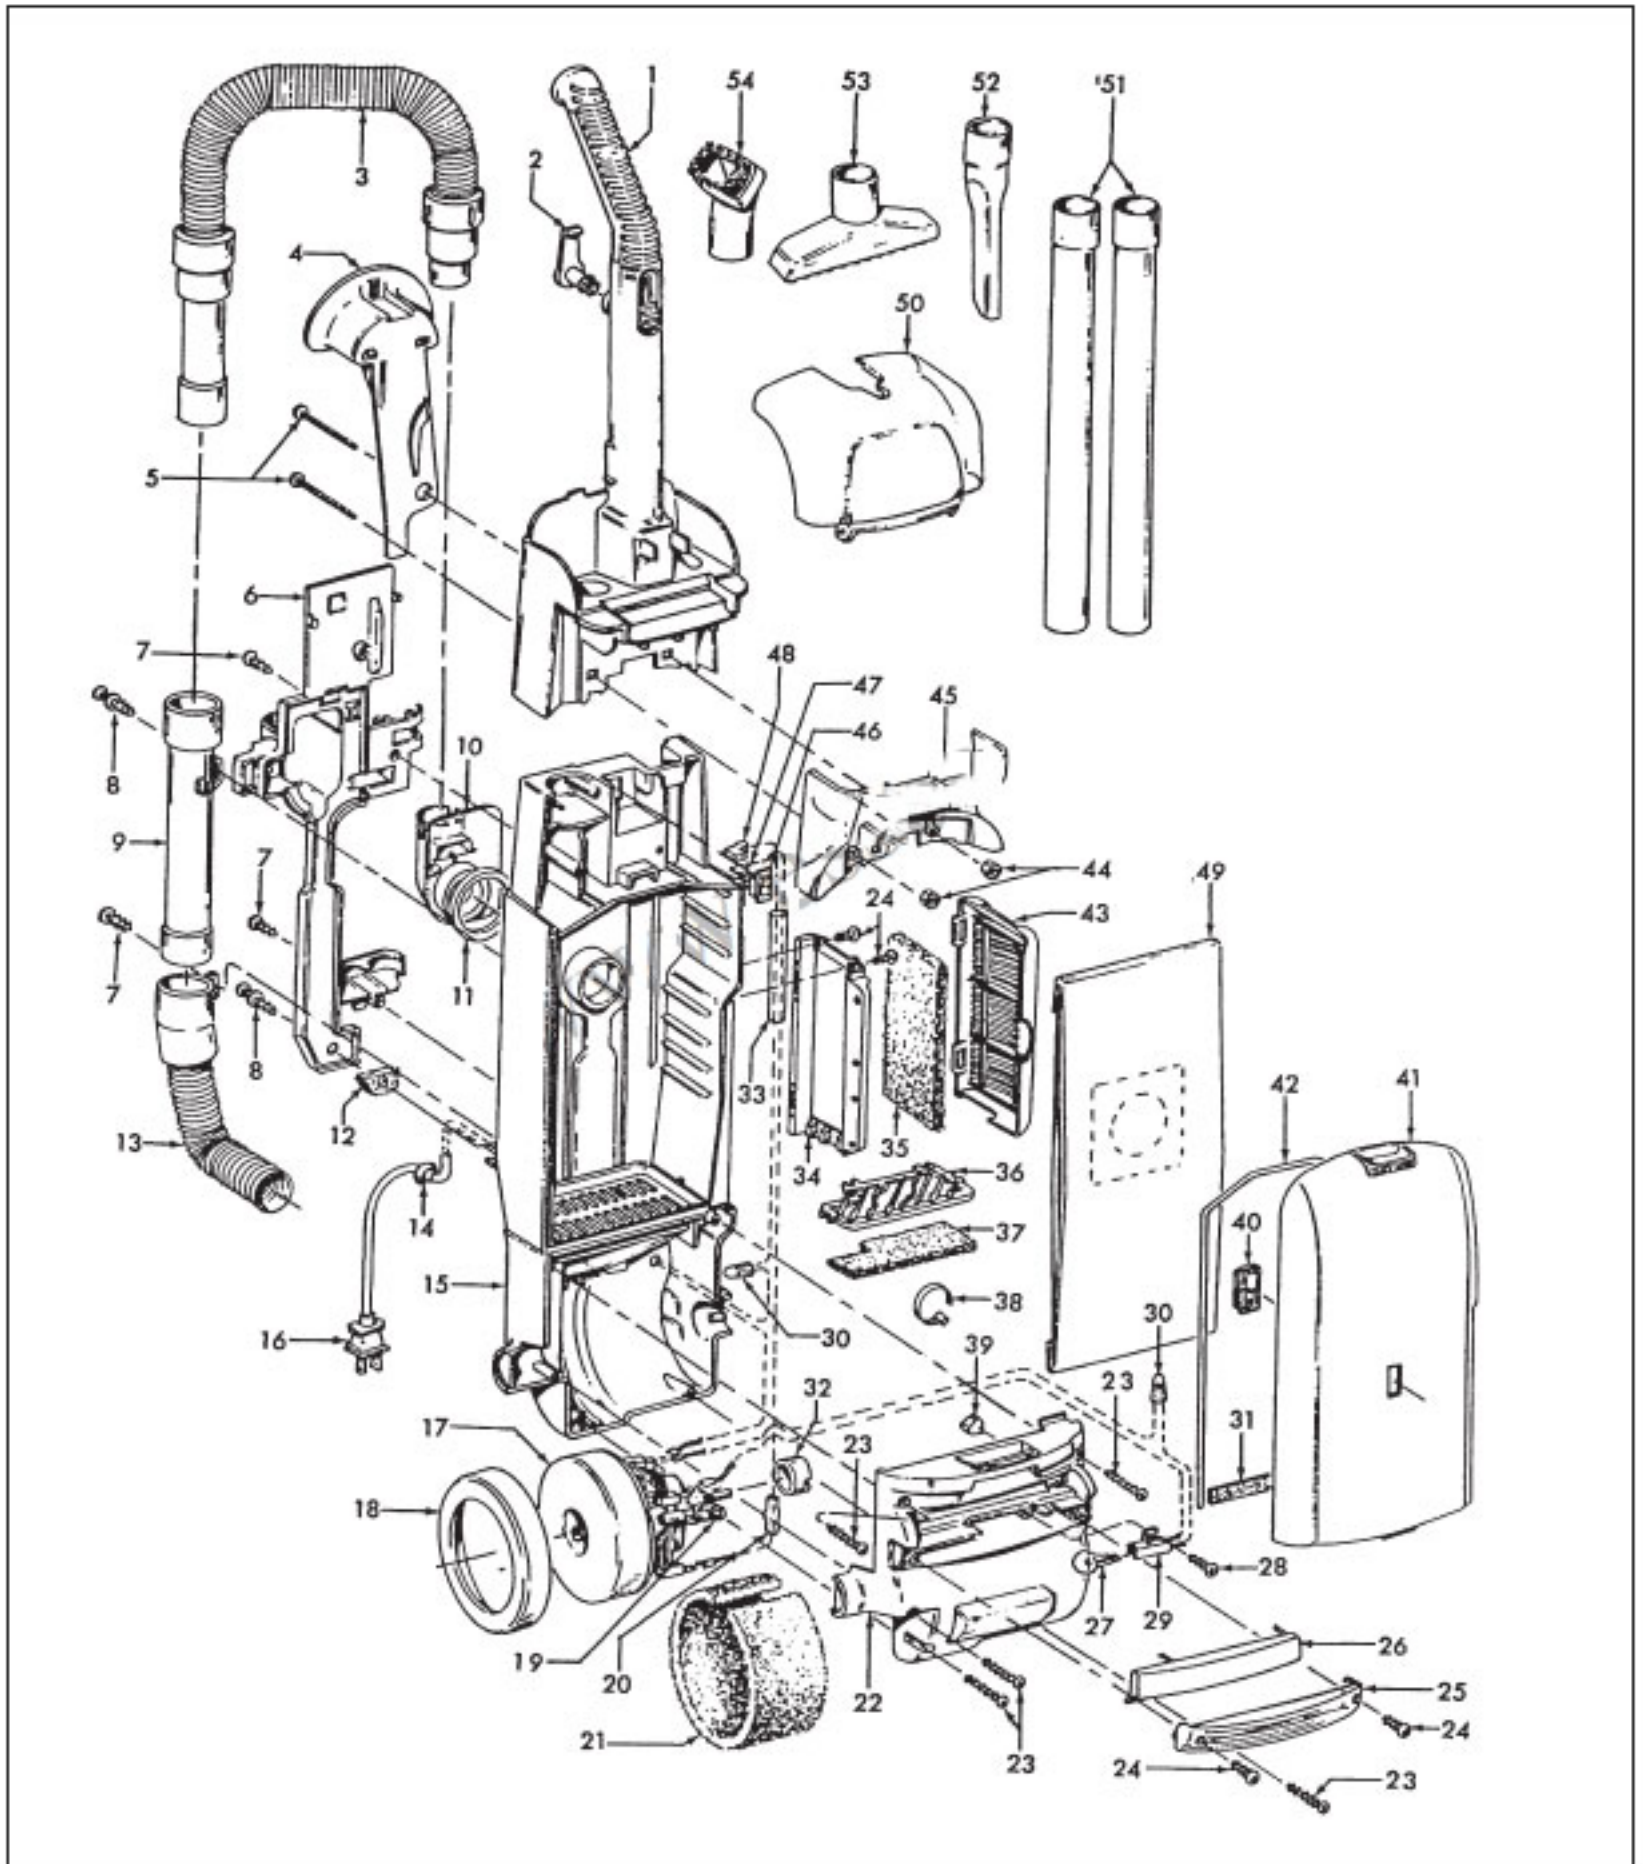

HOOVER Original

WINDTUNNEL
Model U5433-900

Original

HOOVER

WINDTUNNEL
Model U5433-900

KEY	PART NO.	DESCRIPTION	KEY	PART NO.	DESCRIPTION
1	H-48663205	Handle Assembly - ABE (Incl. Items - 2, 45)	35	H-38766011	Final Filter
2	H-39442042	Cord Wrap	36	H-36426034	Secondary Filter Retainer
3	H-43434248	Hose Ass'y Complete - AG	37	H-38765019	Secondary Filter
4	H-36433111	Hose Holder - ABE	38	H-27479307	Lead Wire Tie
5	H-40201149	Handle Hardware Ass'y	39	H-34131019	Wire Opening Plug
6	H-36433120	Wand/Hose Holder	40	H-51151010	Indicator Ass'y
7	H-21447242	Screw Self Tapping	41	H-37254099	Bag Housing Door Deluxe - ABY
8	H-23149002	Screw Self Tapping	42	H-38781054	Bag Door Gasket
9	N/A	Not Available	43	H-37257221	Filter Grill - ABC
10	H-38641005	Dirt Duct - AG	44	H-40201149	Handle Hardware Ass'y
11	H-31178017	Hose Connector Gasket	45	N/A	Not Available
12	H-34311004	Wire Opening Seal	46	H-28161063	Switch
13	H-43431215	Angled Hose Conn. Ass'y	47	N/A	Not Available
14	H-27482230	Strain Relief	48	N/A	Not Available
15	H-37255011	Bag Housing Deluxe - ABE	49	H-4010100Y	Throw-Away Bag (3 Pk)
16	H-46383322	Attachment Cord - AG	50	H-37257176	Tool Door-AAN
17	H-43576175	Motor Ass'y Complete	51	H-38634078	Extension Tube - AG
18	H-36322035	Motor Mount - Large	52	H-38617027	Crevice Tool - ABR
19	H-41311017	Motor Brush Ass'y	53	H-38614037	Furniture Nozzle - ABR
20	H-47534020	Thermal Protector Ass'y	54	H-43414162	Dusting Brush - ABR
21	N/A	Not Available	Items not Illustrated		
22	H-37196008	Motor Cover - ABE	H-51869050	Warning Label	
23	H-21447230	Screw Self Tapping	H-51632001	Filter Door Label - Small	
24	H-21447228	Screw Self Tapping	H-51639143	Label Filter Door	
25	H-39383107	Lens - CP	H-56511A35	Owners Manual	
26	H-37944010	Cover - ABE	H-58185185	Cleaner Carton	
27	H-27313101	Dirt Finder Lamp			
28	H-21447072	Screw Self Tapping			
29	H-47173016	Wiring Harness			
30	H-27618508	Wire Nut			
31	H-34123050	Bag Door Gasket - Bottom			
32	H-36322030	Motor Mount - Small			
33	H-66655409	Protector Tube			
34	H-36426033	Filter Holder - ABE