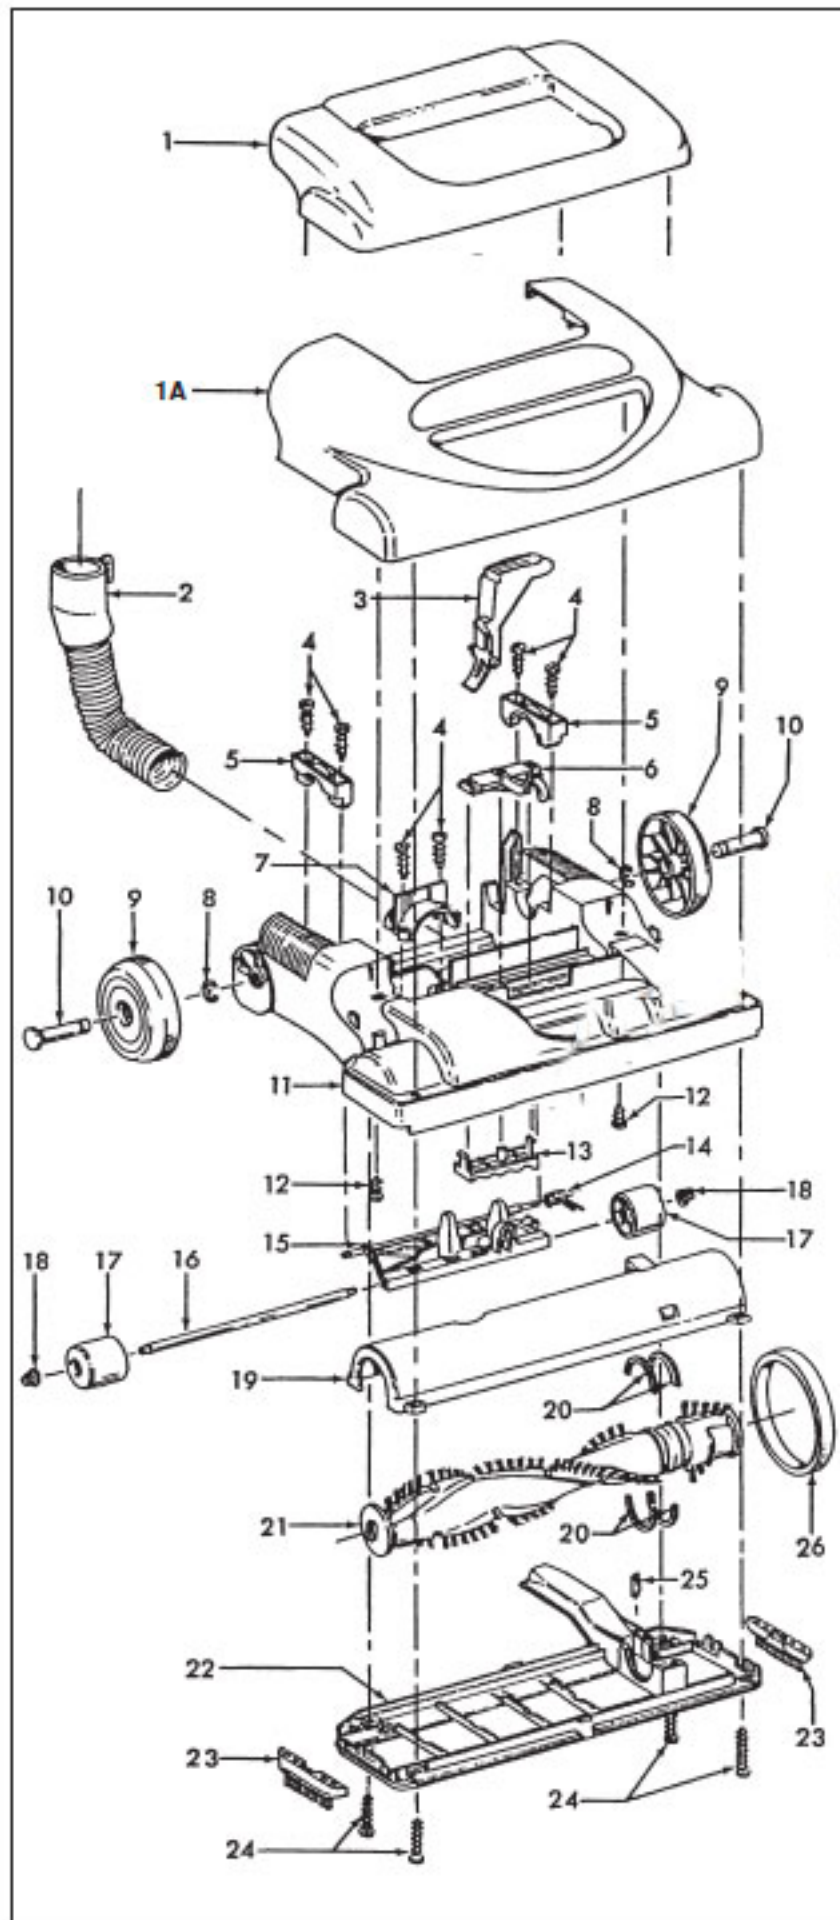

Original

HOOVER

WINDTUNNEL

Models U5395-900 (13 in), U5433-900 (13 in),
Models U5445-900 (15 in), U5465-900 (15 in), U5465-960 (15 in)

KEY	PART NO.	DESCRIPTION
1	H-37253285	Hood - ABY - 13 IN - U5433-900
1A	H-37253286	Hood - ABY - 15 IN - U5445-900
1	H-37253287	Hood - ABY - 13 IN - U5395-900
1A	H-37253284	Hood - ABY - Deluxe - 15 IN U5465-900, U5465-960
2	H-43431215	Angled Hose Conn. Ass'y
3	H-38458043	Handle Release Lever
4	H-21447072	Screw Self Tapping
5	H-36131094	Trunion Cover - ABE
6	H-38421087	Nozzle Adj. Lever - AG
7	H-36171044	Hose Clamp - ABE
8	H-160017	Retaining Ring
9	H-38522077	Rear Wheel
10	H-32434008	Rear Axle - AAX
11	H-37242124	Main Body - ABE - 13 IN
11	H-37242123	Main Body - ABE - 15 IN
12	H-21447228	Screw Self Tapping
13	H-38563007	Nozzle Adj. Cam - ABE
14	H-38355010	Torsion Spring
15	H-36432024	Front Wheel Support
16	H-32541003	Wheel Shaft
17	H-38521004	Front Wheel
	H-43248057	Front Wheel Ass'y (Incl. Keys 15, 16, 17, 18)
18	H-36131056	Wheel Retainer
19	H-37243023	Duct Cover & Bottom Plate - 13 IN
19	H-37243022	Duct Cover & Bottom Plate - 15 IN
20	H-38781053	Agitator Pulley Seal
21	H-48414062	Agitator Ass'y Comp. - 13 IN
21	H-48414017	Agitator Ass'y Comp. - 15 IN
22	N/A	Bottom Plate - 13 IN Order H-37243023
22	N/A	Bottom Plate - 15 IN Order H-37243022
23	H-39511004	Litter Picker
24	H-21447121	Screw Self Tapping
25	H-13261	Rug Nozzle Rib Shoe
26	H-38528033	Belt

N/A = Not Available