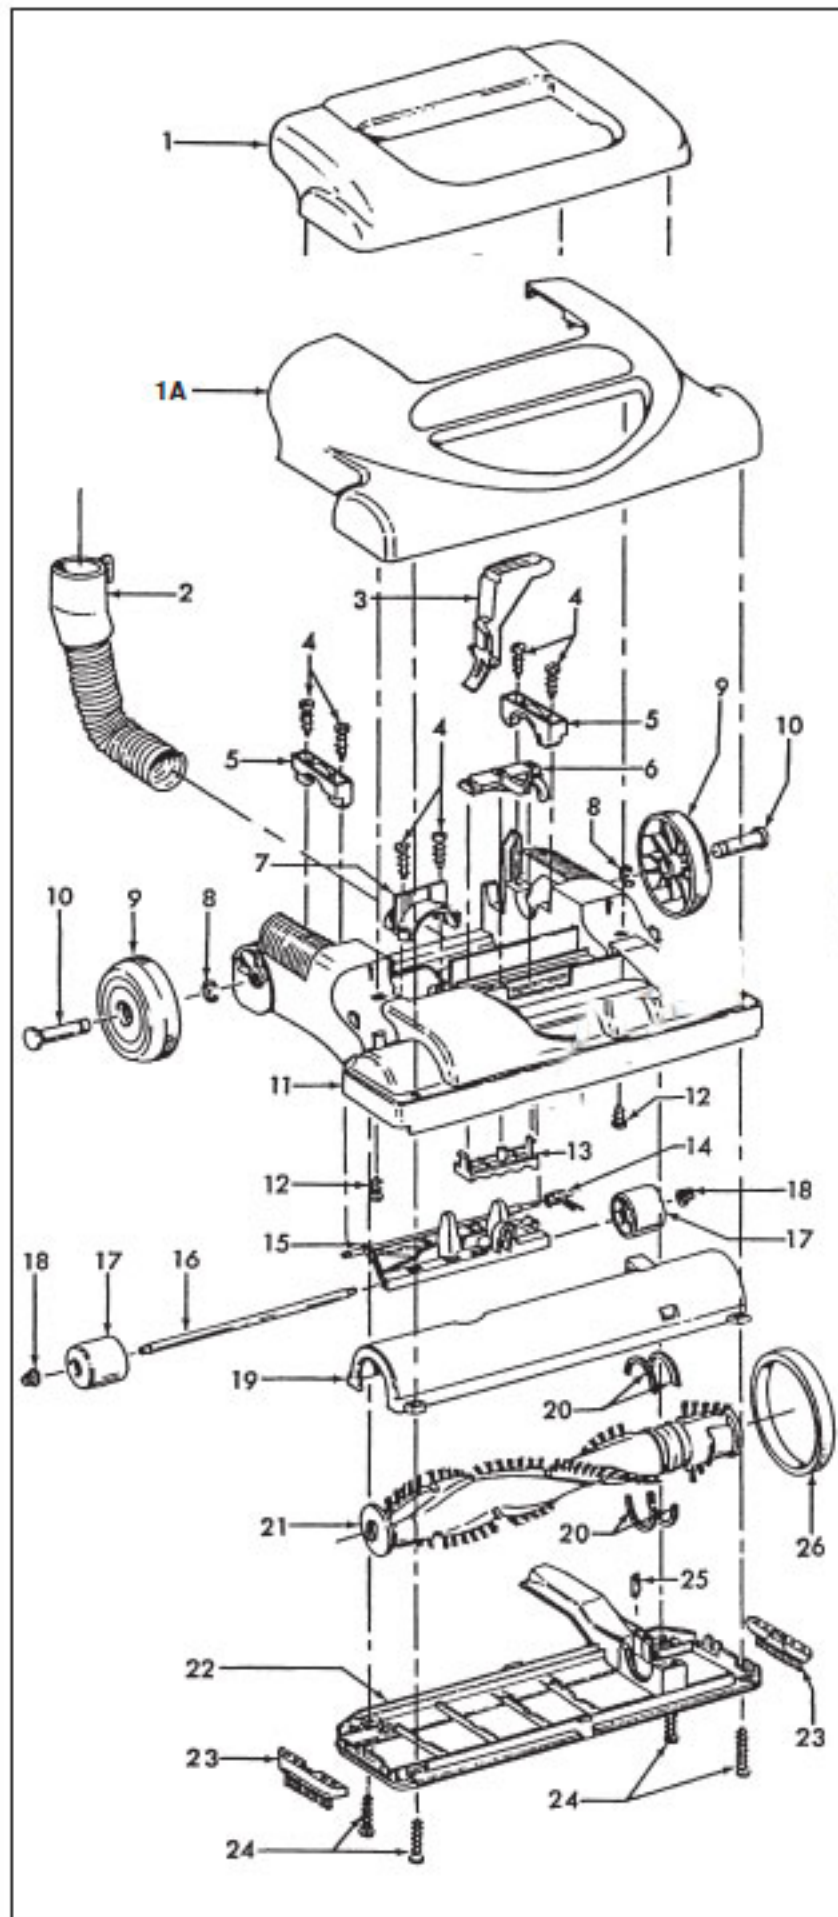

Original

HOOVER

WINDTUNNEL

Models U5395-900 (13 in), U5433-900 (13 in),
Models U5445-900 (15 in), U5465-900 (15 in), U5465-960 (15 in)

KEY	PART NO.	DESCRIPTION
1	H-37253285	Hood - ABY - 13 IN - U5433-900
1A	H-37253286	Hood - ABY - 15 IN - U5445-900
1	H-37253287	Hood - ABY - 13 IN - U5395-900
1A	H-37253284	Hood - ABY - Deluxe - 15 IN U5465-900, U5465-960
2	H-43431215	Angled Hose Conn. Ass'y
3	H-38458043	Handle Release Lever
4	H-21447072	Screw Self Tapping
5	H-36131094	Trunion Cover - ABE
6	H-38421087	Nozzle Adj. Lever - AG
7	H-36171044	Hose Clamp - ABE
8	H-160017	Retaining Ring
9	H-38522077	Rear Wheel
10	H-32434008	Rear Axle - AAX
11	H-37242124	Main Body - ABE - 13 IN
11	H-37242123	Main Body - ABE - 15 IN
12	H-21447228	Screw Self Tapping
13	H-38563007	Nozzle Adj. Cam - ABE
14	H-38355010	Torsion Spring
15	H-36432024	Front Wheel Support
16	H-32541003	Wheel Shaft
17	H-38521004	Front Wheel
	H-43248057	Front Wheel Ass'y (Incl. Keys 15, 16, 17, 18)
18	H-36131056	Wheel Retainer
19	H-37243023	Duct Cover & Bottom Plate - 13 IN
19	H-37243022	Duct Cover & Bottom Plate - 15 IN
20	H-38781053	Agitator Pulley Seal
21	H-48414062	Agitator Ass'y Comp. - 13 IN
21	H-48414017	Agitator Ass'y Comp. - 15 IN
22	N/A	Bottom Plate - 13 IN Order H-37243023
22	N/A	Bottom Plate - 15 IN Order H-37243022
23	H-39511004	Litter Picker
24	H-21447121	Screw Self Tapping
25	H-13261	Rug Nozzle Rib Shoe
26	H-38528033	Belt

N/A = Not Available