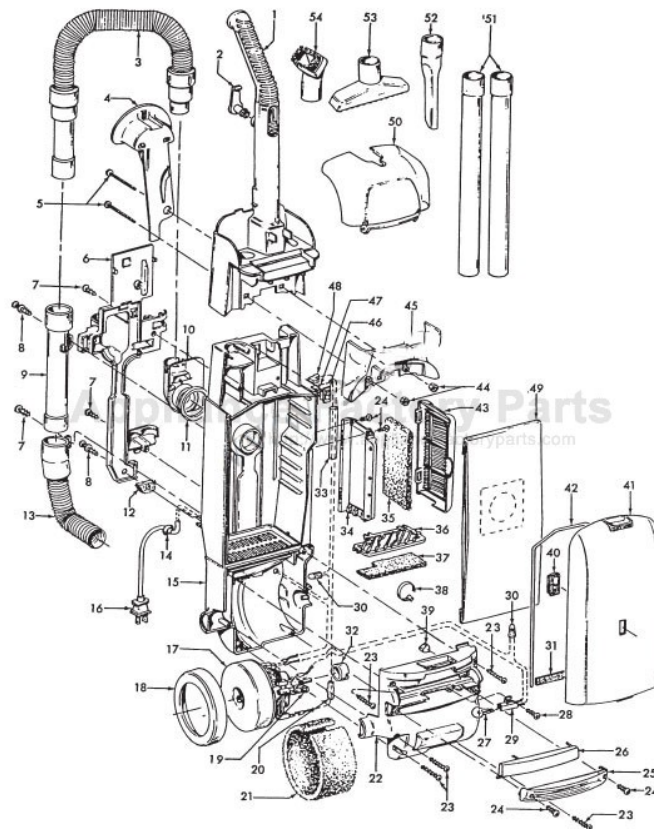

[Find Your HOOVER Vacuum Cleaner Parts - Select From 1456 Models](#)

----- Manual continues below part list -----