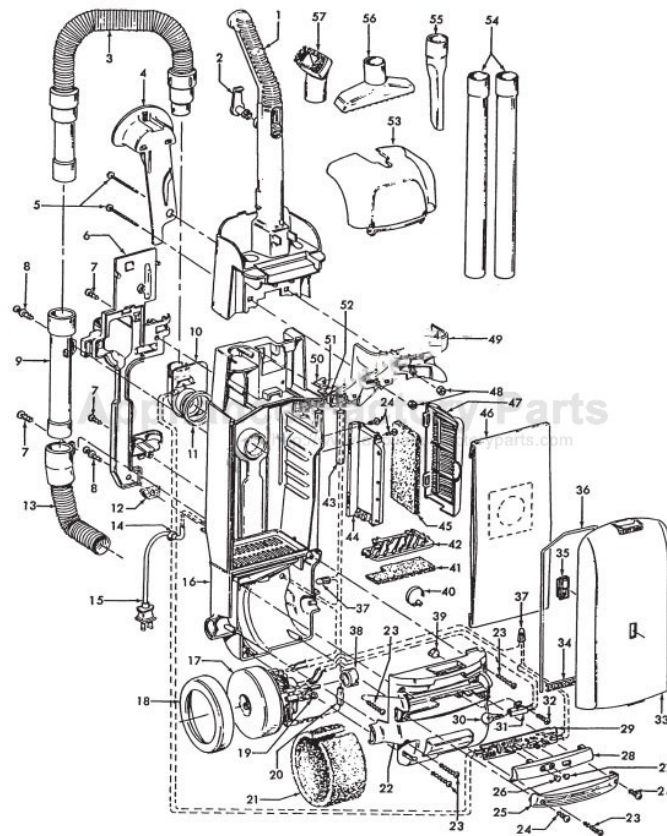

[Find Your HOOVER Vacuum Cleaner Parts - Select From 1456 Models](#)

----- Manual continues below part list -----