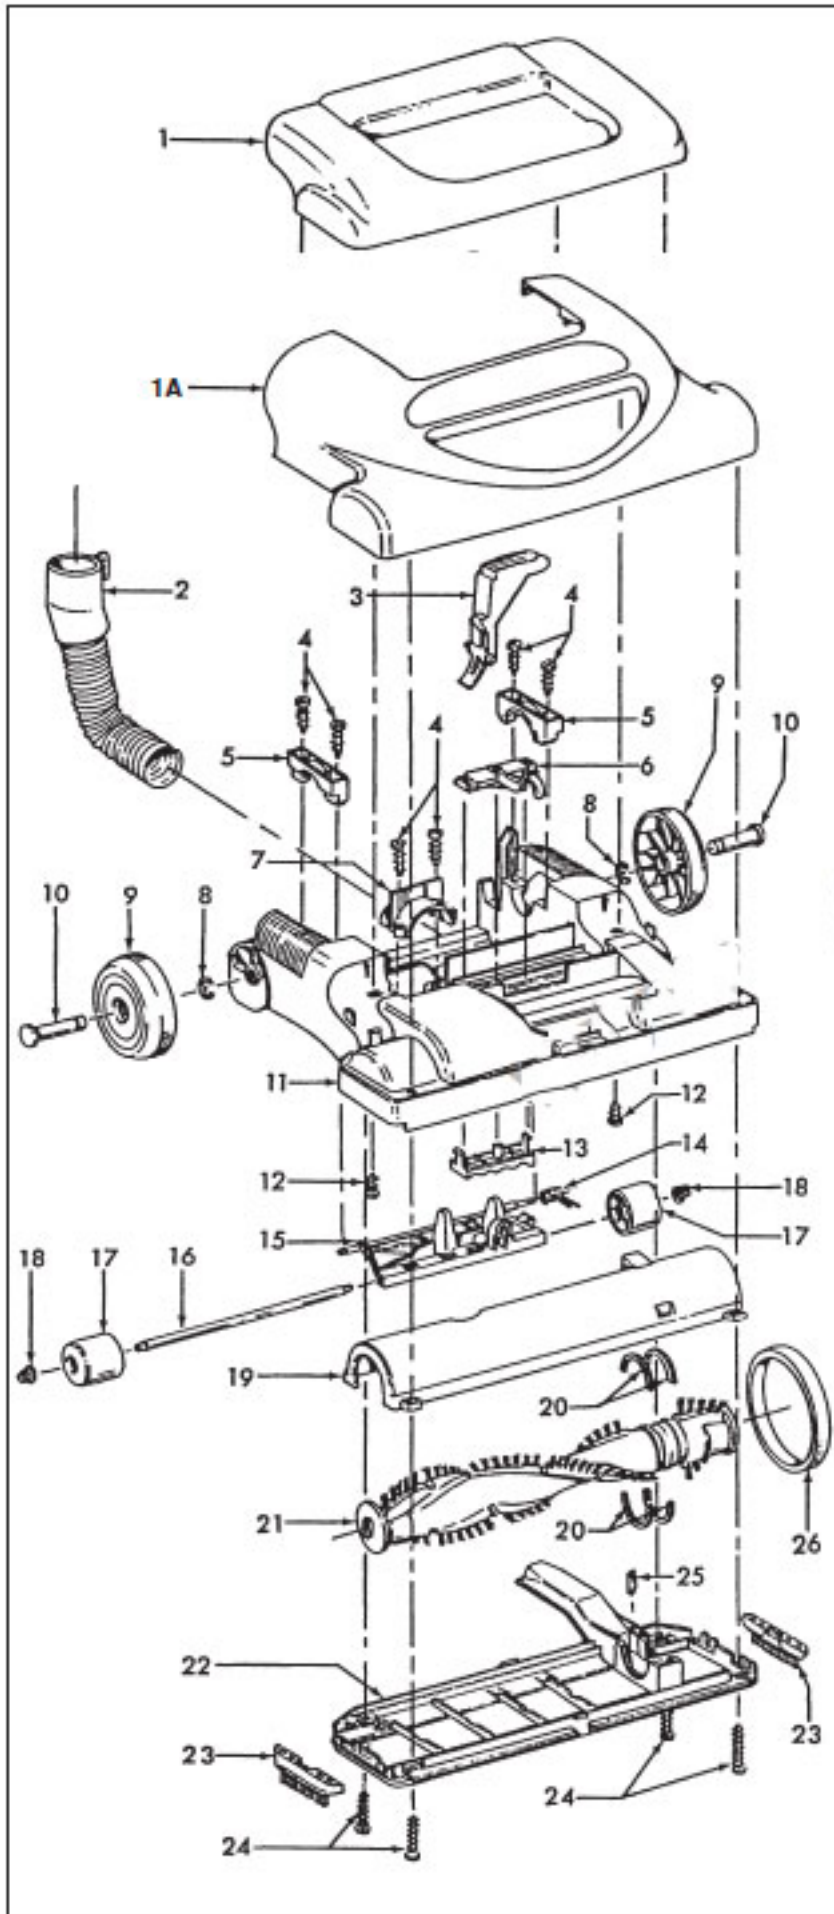

Original

HOOVER

WINDTUNNEL

Models U5395-900 (13 in), U5433-900 (13 in),
Models U5445-900 (15 in), U5465-900 (15 in), U5465-960 (15 in)

KEY	PART NO.	DESCRIPTION
1	H-37253285	Hood - ABY - 13 IN - U5433-900
1A	H-37253286	Hood - ABY - 15 IN - U5445-900
1	H-37253287	Hood - ABY - 13 IN - U5395-900
1A	H-37253284	Hood - ABY - Deluxe - 15 IN U5465-900, U5465-960
2	H-43431215	Angled Hose Conn. Ass'y
3	H-38458043	Handle Release Lever
4	H-21447072	Screw Self Tapping
5	H-36131094	Trunion Cover - ABE
6	H-38421087	Nozzle Adj. Lever - AG
7	H-36171044	Hose Clamp - ABE
8	H-160017	Retaining Ring
9	H-38522077	Rear Wheel
10	H-32434008	Rear Axle - AAX
11	H-37242124	Main Body - ABE - 13 IN
11	H-37242123	Main Body - ABE - 15 IN
12	H-21447228	Screw Self Tapping
13	H-38563007	Nozzle Adj. Cam - ABE
14	H-38355010	Torsion Spring
15	H-36432024	Front Wheel Support
16	H-32541003	Wheel Shaft
17	H-38521004	Front Wheel
	H-43248057	Front Wheel Ass'y (Incl. Keys 15, 16, 17, 18)
18	H-36131056	Wheel Retainer
19	H-37243023	Duct Cover & Bottom Plate - 13 IN
19	H-37243022	Duct Cover & Bottom Plate - 15 IN
20	H-38781053	Agitator Pulley Seal
21	H-48414062	Agitator Ass'y Comp. - 13 IN
21	H-48414017	Agitator Ass'y Comp. - 15 IN
22	N/A	Bottom Plate - 13 IN Order H-37243023
22	N/A	Bottom Plate - 15 IN Order H-37243022
23	H-39511004	Litter Picker
24	H-21447121	Screw Self Tapping
25	H-13261	Rug Nozzle Rib Shoe
26	H-38528033	Belt