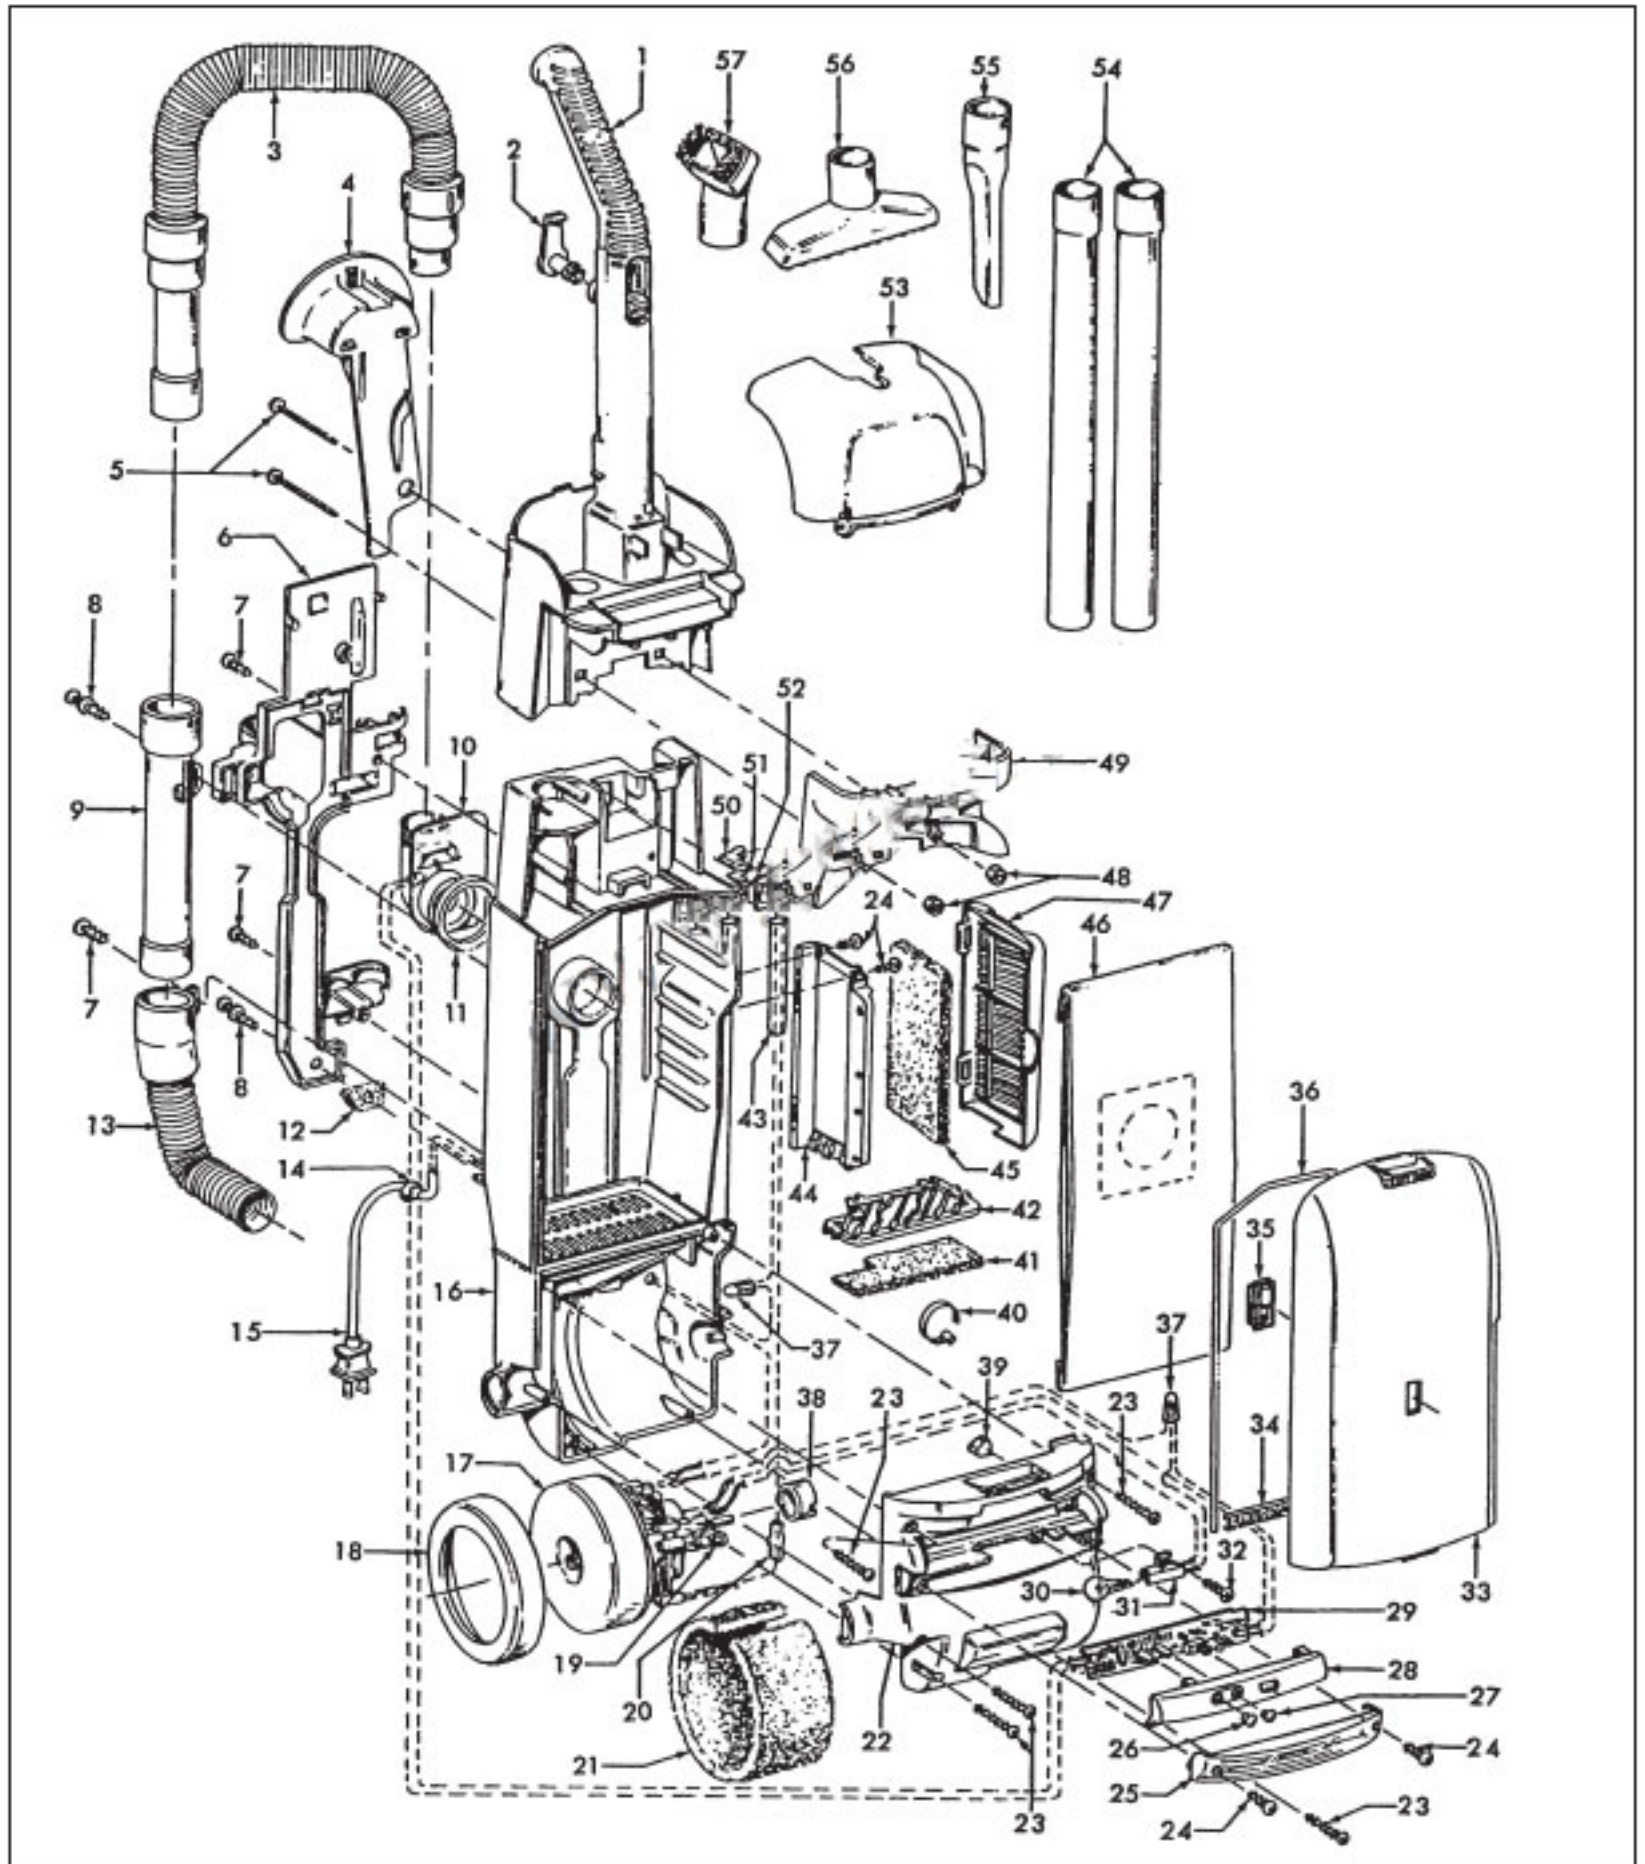

HOOVER Original

WINDTUNNEL

Models U5445-900, U5465-900, U5465-960

Original

HOOVER

WINDTUNNEL

Models U5445-900, U5465-900, U5465-960

KEY	PART NO.	DESCRIPTION
1	H-48663205	Upper Handle - ABE (Incl. Items 2, 49)
2	H-39442042	Cord Wrap
3	H-43434247	Hose Ass'y Comp.
4	H-36433111	Hose Holder - ABE
5	H-40201149	Handle Hardware
6	H-36433120	Wand/Hose Holder - ABE
7	H-21447242	Screw Self Tapping
8	H-23149002	Screw Self Tapping - U5465-900
9	H-38634007	Wand With Door - U5465-900
10	H-47823003	EDF Mic/Duct Ass'y
11	H-31178017	Hose Connector Gasket
12	H-34311004	Wire Opening Seal
13	H-43431215	Angled Hose Connection Ass'y
14	H-27482230	Strain Relief
15	H-46383322	Attachment Cord Ass'y - AG
16	H-37255011	Bag Housing - Deluxe - ABE
17	H-43576175	Motor Ass'y
18	H-36322035	Motor Mount - Large
19	H-41311017	Motor Brush Ass'y (2)
20	H-47534020	Thermal Protector Ass'y Comp.
21	N/A	Not Available
22	H-37196008	Motor Cover - ABE
23	H-21447230	Screw Self Tapping
24	H-21447228	Screw Self Tapping
25	H-39383107	Lens - CP
26	H-27352030	Snap-In Lens - Red
27	H-27352031	Snap-In Lens - Green
28	H-42258001	EDF Cover - ABE
29	H-46851031	EDF Printed Circuit Board Ass'y
30	H-27313101	Dirt Finder Lamp
31	H-47173017	Wiring Harness Ass'y
32	H-21447072	Screw Self Tapping
33	H-37254098	Bag Housing Door - Deluxe