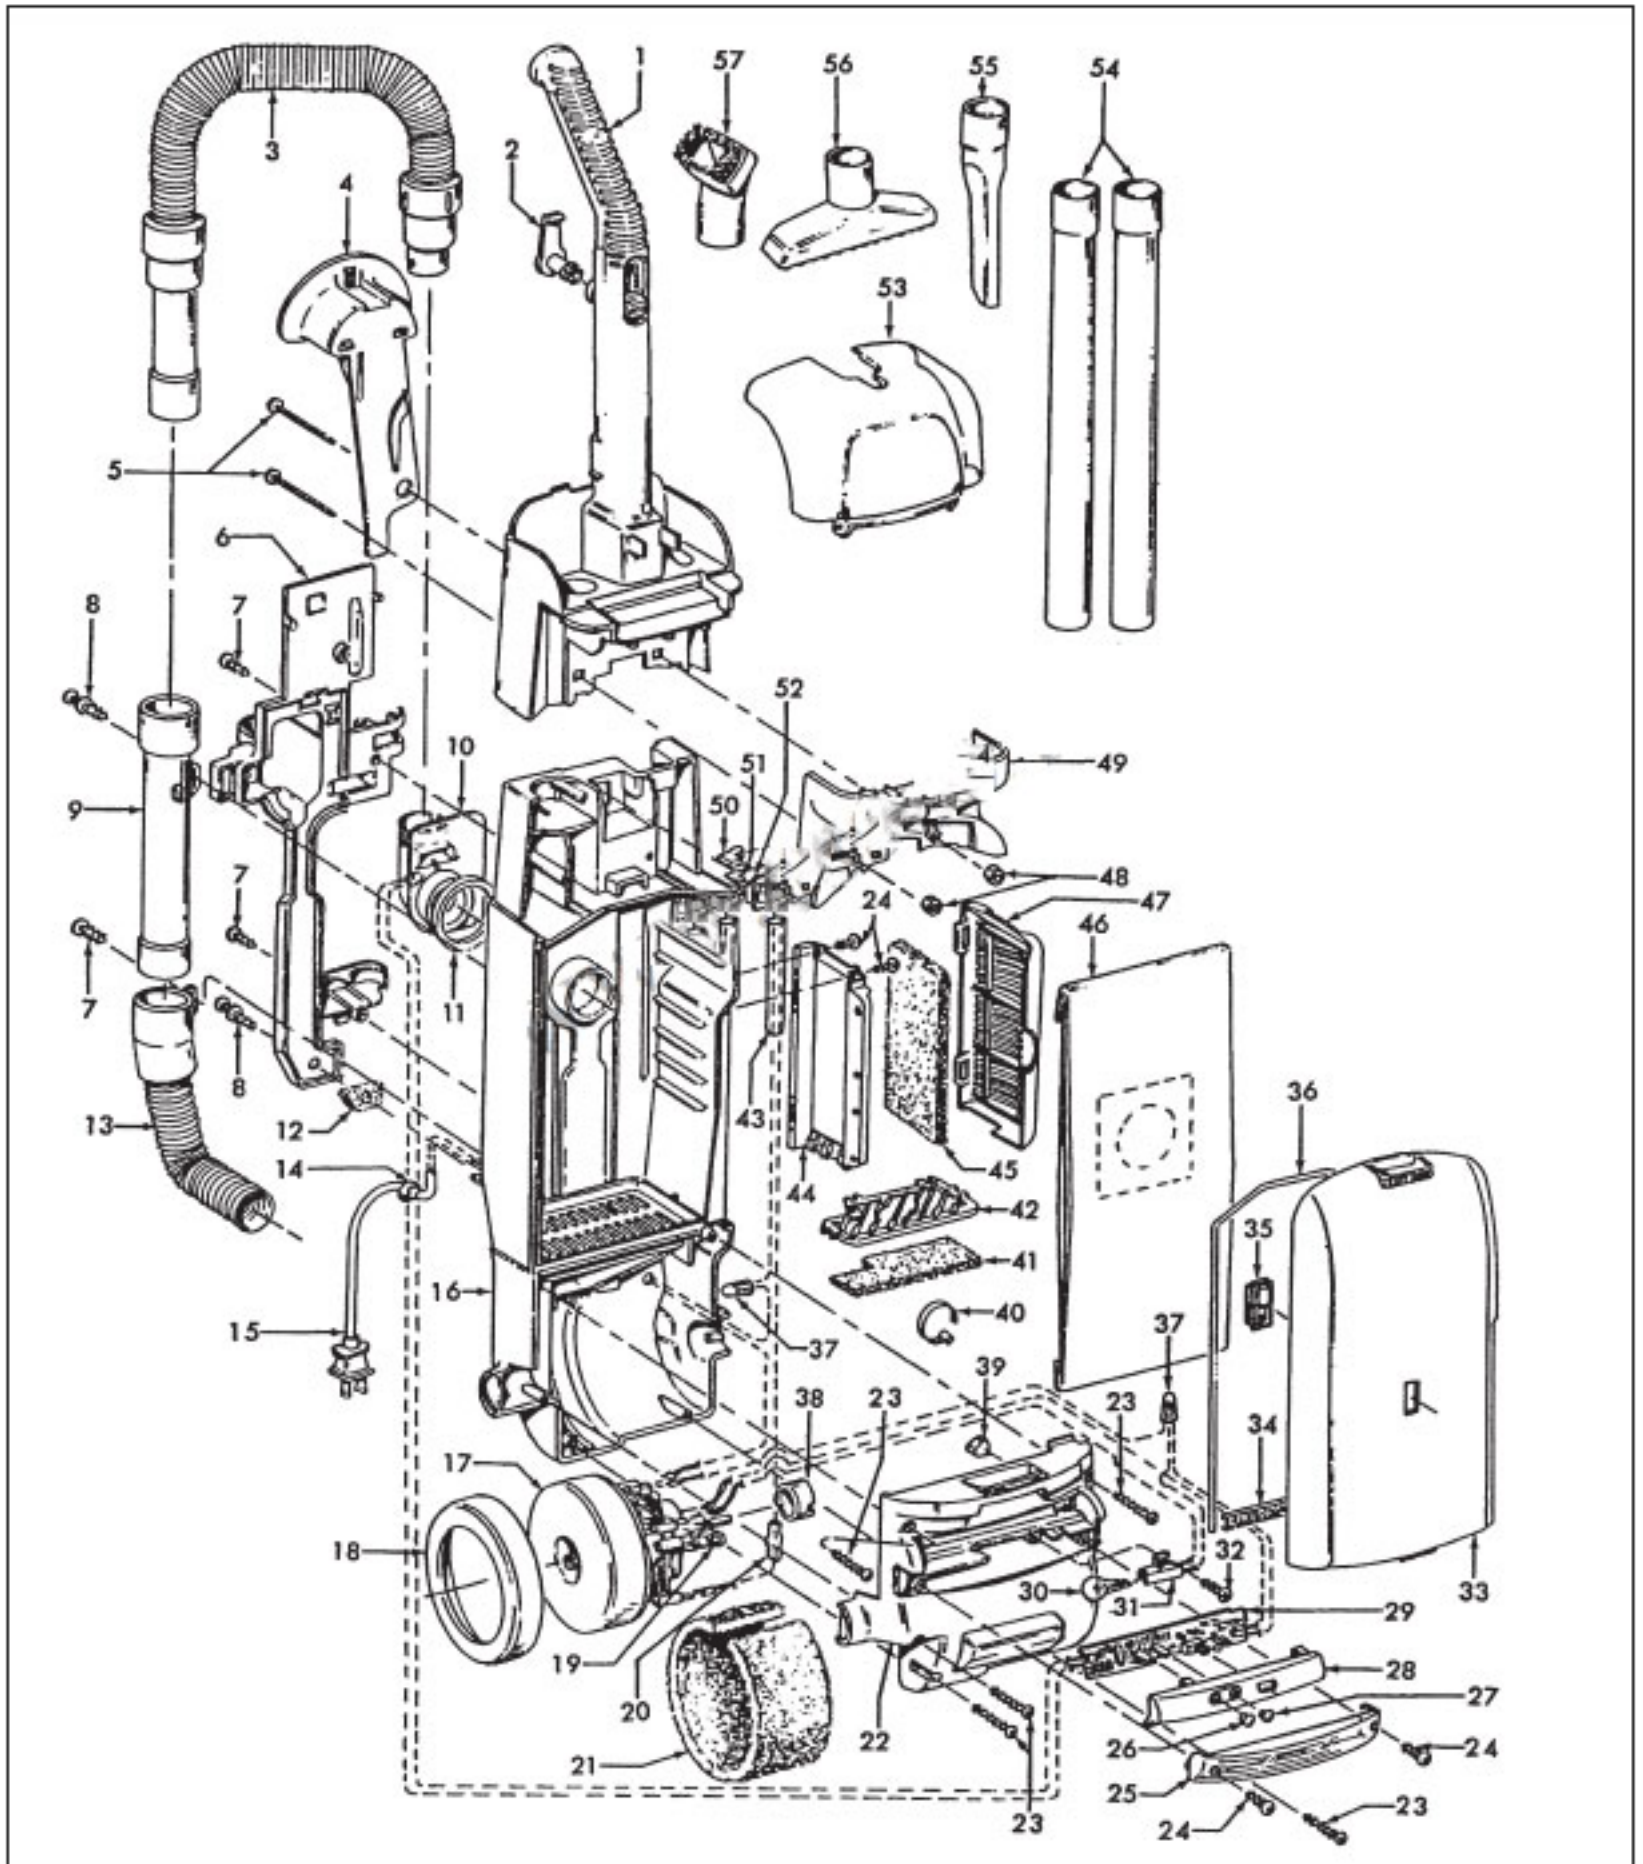

HOOVER Original

WINDTUNNEL

Models U5445-900, U5465-900, U5465-960

Original

HOOVER

WINDTUNNEL

Models U5445-900, U5465-900, U5465-960

KEY	PART NO.	DESCRIPTION
1	H-48663205	Upper Handle - ABE (Incl. Items 2, 49)
2	H-39442042	Cord Wrap
3	H-43434247	Hose Ass'y Comp.
4	H-36433111	Hose Holder - ABE
5	H-40201149	Handle Hardware
6	H-36433120	Wand/Hose Holder - ABE
7	H-21447242	Screw Self Tapping
8	H-23149002	Screw Self Tapping - U5465-900
9	H-38634007	Wand With Door - U5465-900
10	H-47823003	EDF Mic/Duct Ass'y
11	H-31178017	Hose Connector Gasket
12	H-34311004	Wire Opening Seal
13	H-43431215	Angled Hose Connection Ass'y
14	H-27482230	Strain Relief
15	H-46383322	Attachment Cord Ass'y - AG
16	H-37255011	Bag Housing - Deluxe - ABE
17	H-43576175	Motor Ass'y
18	H-36322035	Motor Mount - Large
19	H-41311017	Motor Brush Ass'y (2)
20	H-47534020	Thermal Protector Ass'y Comp.
21	N/A	Not Available
22	H-37196008	Motor Cover - ABE
23	H-21447230	Screw Self Tapping
24	H-21447228	Screw Self Tapping
25	H-39383107	Lens - CP
26	H-27352030	Snap-In Lens - Red
27	H-27352031	Snap-In Lens - Green
28	H-42258001	EDF Cover - ABE
29	H-46851031	EDF Printed Circuit Board Ass'y
30	H-27313101	Dirt Finder Lamp
31	H-47173017	Wiring Harness Ass'y
32	H-21447072	Screw Self Tapping
33	H-37254098	Bag Housing Door - Deluxe