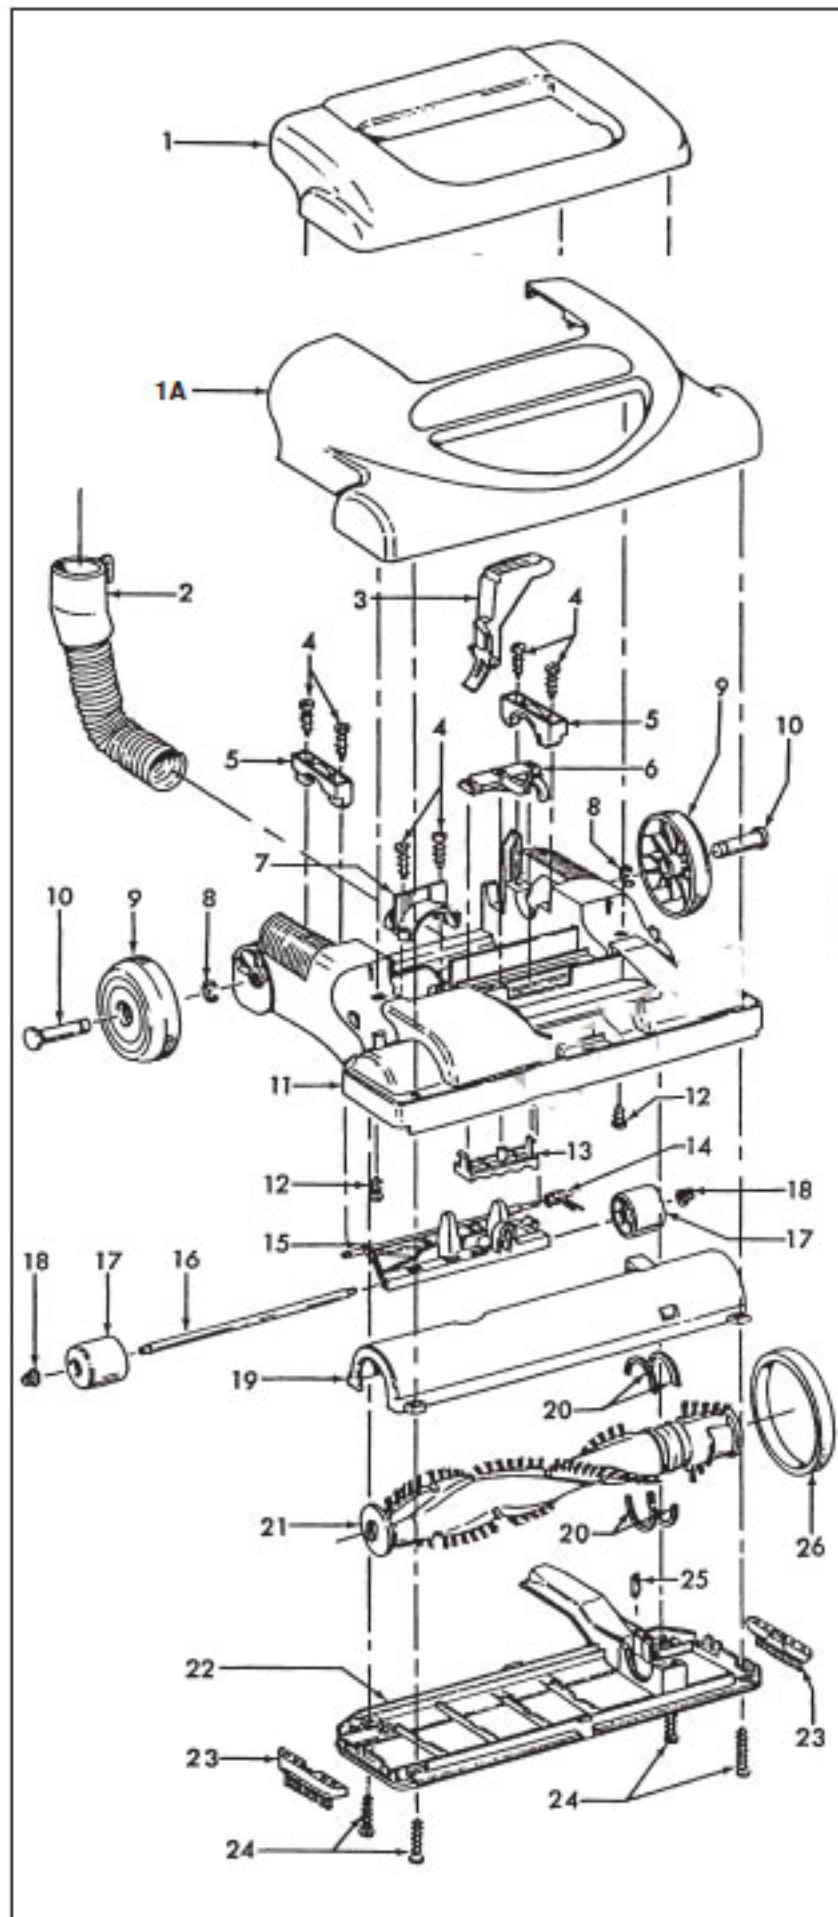

Original

HOOVER

WINDTUNNEL

Models U5395-900 (13 in), U5433-900 (13 in),
Models U5445-900 (15 in), U5465-900 (15 in), U5465-960 (15 in)

KEY	PART NO.	DESCRIPTION
1	H-37253285	Hood - ABY - 13 IN - U5433-900
1A	H-37253286	Hood - ABY - 15 IN - U5445-900
1	H-37253287	Hood - ABY - 13 IN - U5395-900
1A	H-37253284	Hood - ABY - Deluxe - 15 IN U5465-900, U5465-960
2	H-43431215	Angled Hose Conn. Ass'y
3	H-38458043	Handle Release Lever
4	H-21447072	Screw Self Tapping
5	H-36131094	Trunion Cover - ABE
6	H-38421087	Nozzle Adj. Lever - AG
7	H-36171044	Hose Clamp - ABE
8	H-160017	Retaining Ring
9	H-38522077	Rear Wheel
10	H-32434008	Rear Axle - AAX
11	H-37242124	Main Body - ABE - 13 IN
11	H-37242123	Main Body - ABE - 15 IN
12	H-21447228	Screw Self Tapping
13	H-38563007	Nozzle Adj. Cam - ABE
14	H-38355010	Torsion Spring
15	H-36432024	Front Wheel Support
16	H-32541003	Wheel Shaft
17	H-38521004	Front Wheel
	H-43248057	Front Wheel Ass'y (Incl. Keys 15, 16, 17, 18)
18	H-36131056	Wheel Retainer
19	H-37243023	Duct Cover & Bottom Plate - 13 IN
19	H-37243022	Duct Cover & Bottom Plate - 15 IN
20	H-38781053	Agitator Pulley Seal
21	H-48414062	Agitator Ass'y Comp. - 13 IN
21	H-48414017	Agitator Ass'y Comp. - 15 IN
22	N/A	Bottom Plate - 13 IN Order H-37243023
22	N/A	Bottom Plate - 15 IN Order H-37243022
23	H-39511004	Litter Picker
24	H-21447121	Screw Self Tapping
25	H-13261	Rug Nozzle Rib Shoe
26	H-38528033	Belt

N/A = Not Available