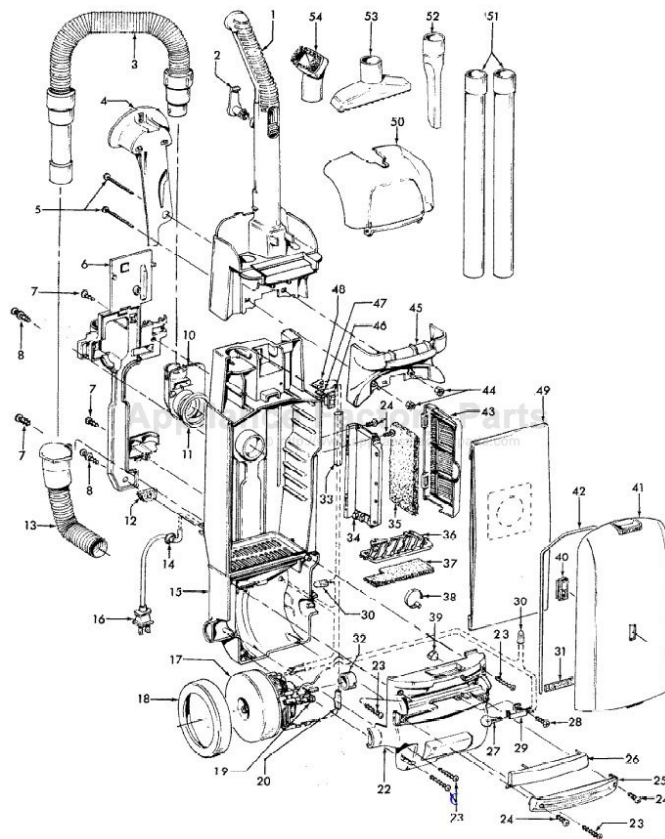

[Find Your HOOVER Vacuum Cleaner Parts - Select From 1456 Models](#)

----- Manual continues below part list -----