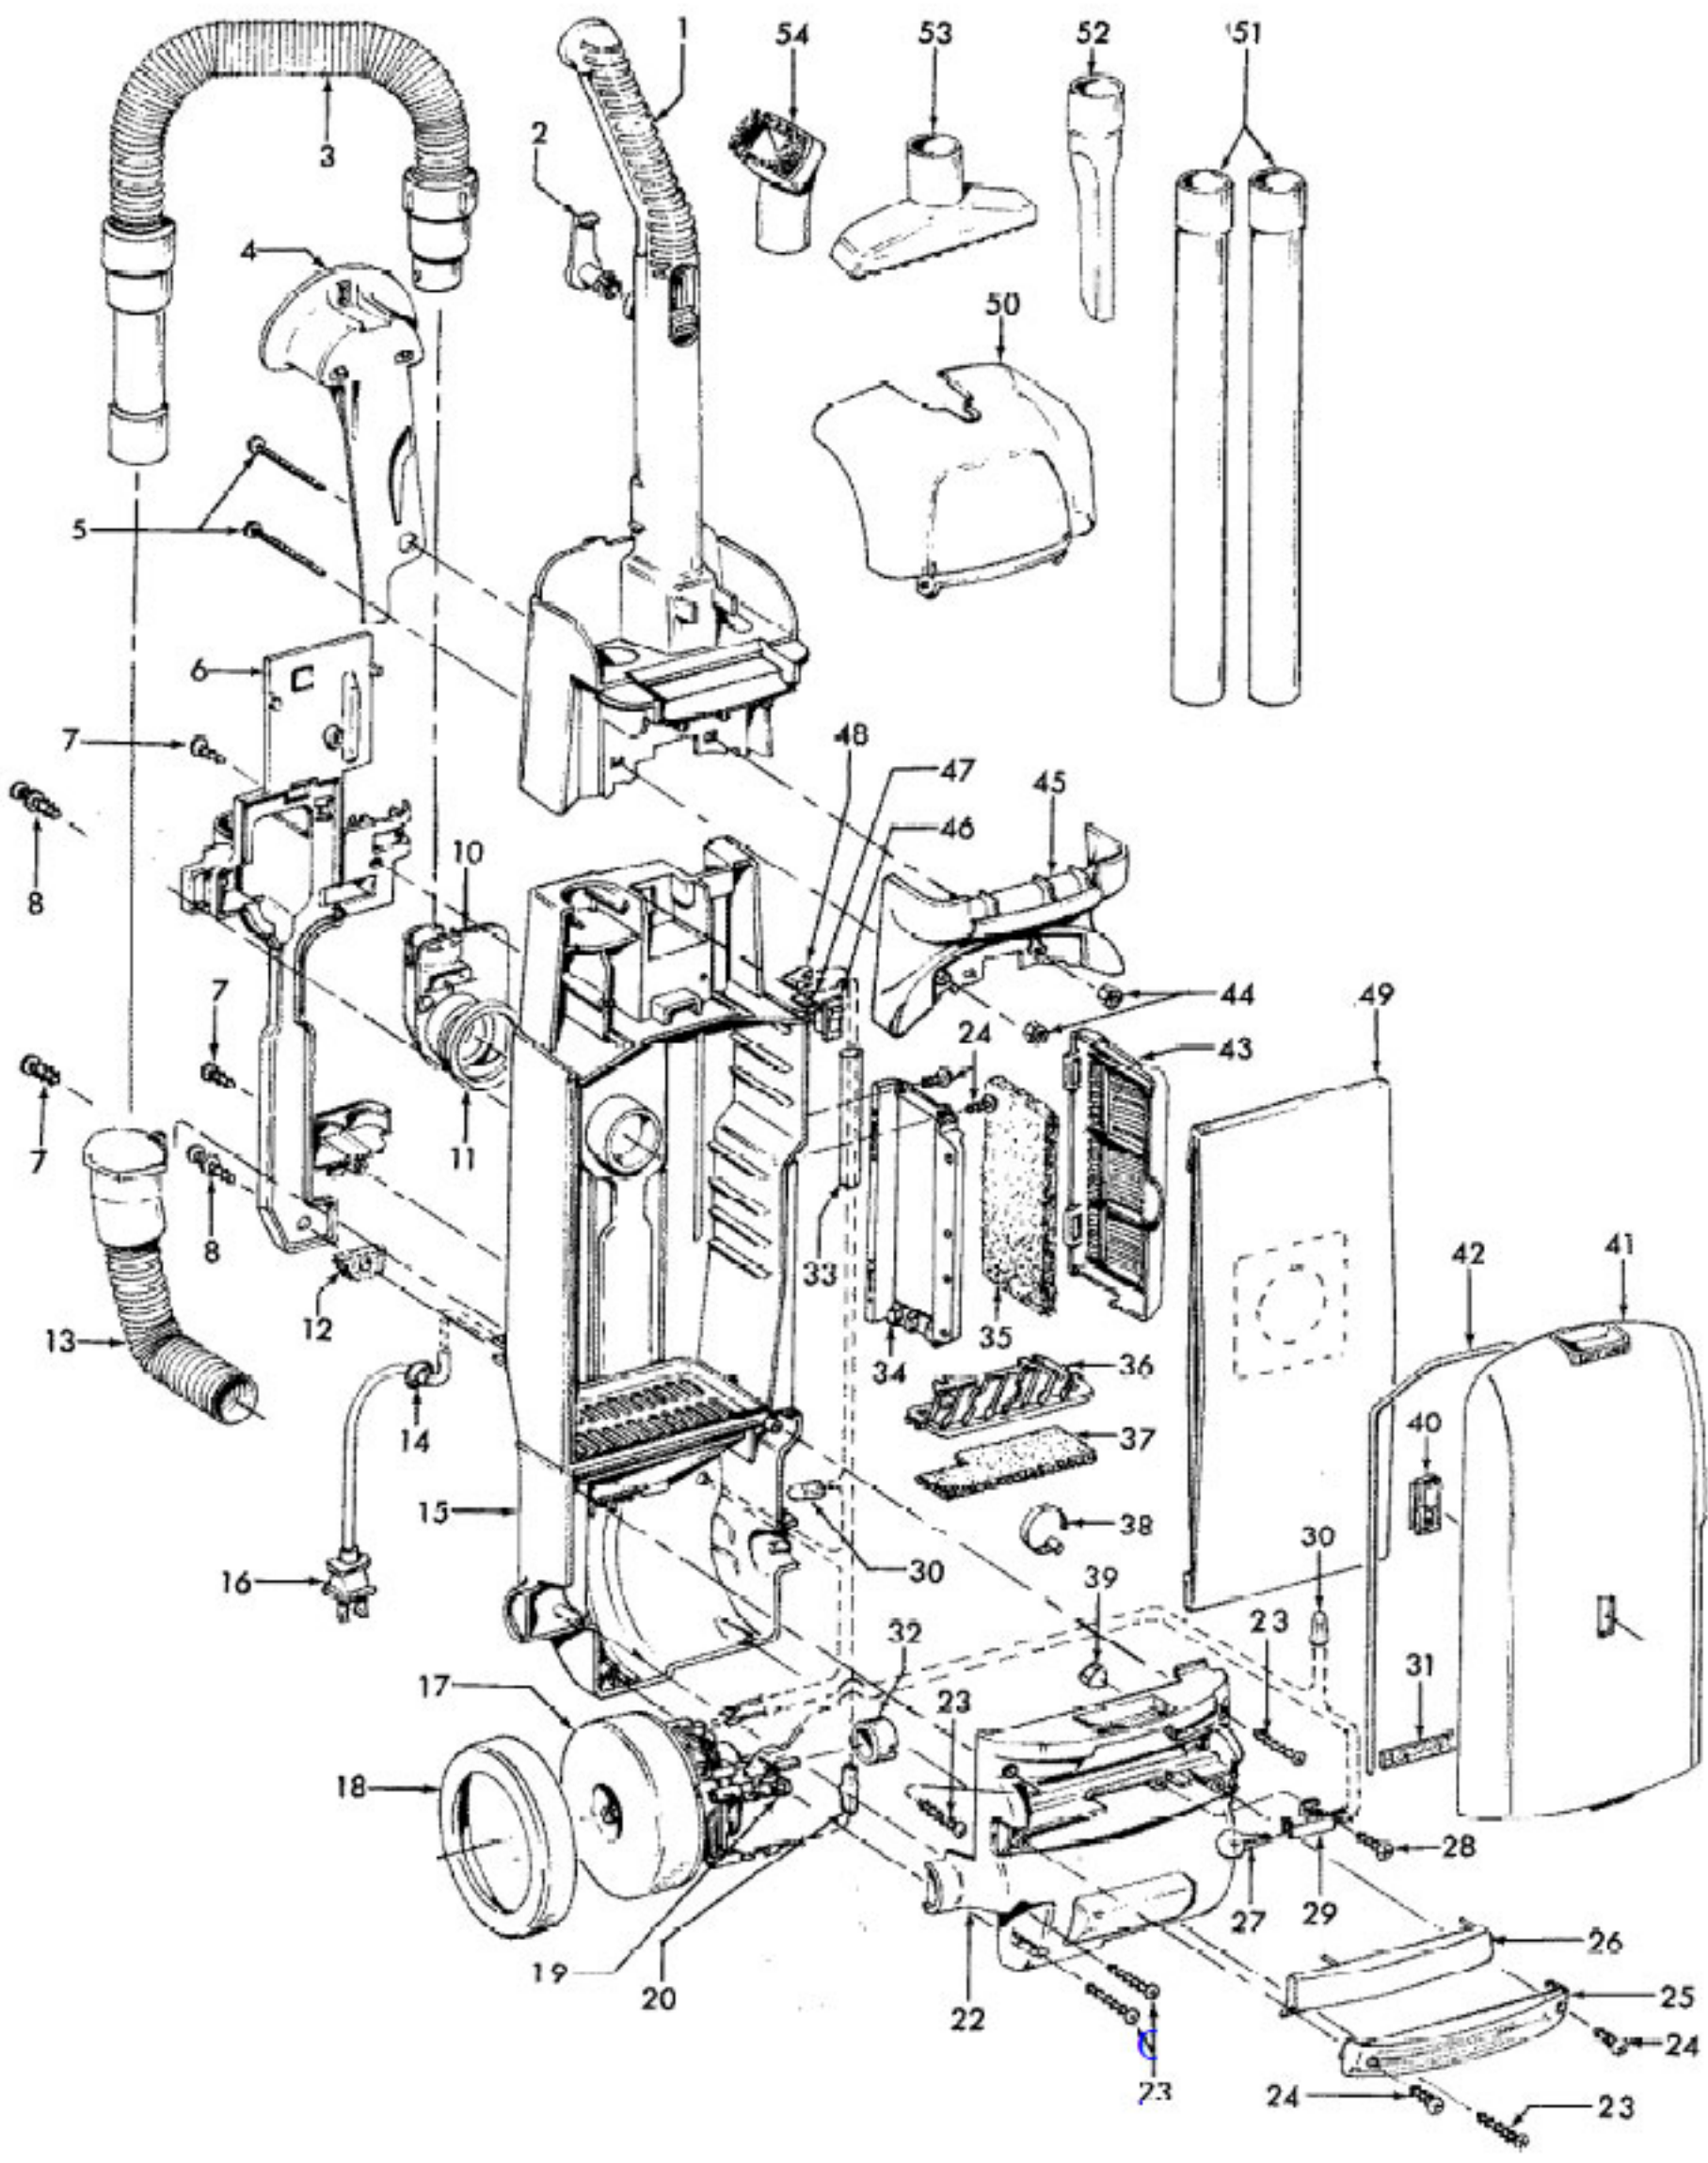

This Owner's Manual is provided and hosted by Appliance Factory Parts.

HOOVER U5423-900 Owner's Manual

[Shop genuine replacement parts for HOOVER
U5423-900](#)

[Find Your HOOVER Vacuum Cleaner Parts - Select From 1456 Models](#)

----- Manual continues below part list -----

Available Replacement Parts for HOOVER U5423-900

H-4010100Y	BAG VACUUM CLEANER OEM HOOVER 3 PACK
HR-2013	BRUSHROLLER 12.25 IN
HR-2015	ROLLER BRUSH ASSY
K-109289	BULB
FA-3035	ATTACHMENT CORD ASSY
H-36426034	Secondary filter retainer.
H-43244005	Rear wheel
H-40110004	FOAM FILTER,2PK, READ EXT INFO
H-43248057	front wheel assy
H-38528033	BELT, FLAT, 1PK