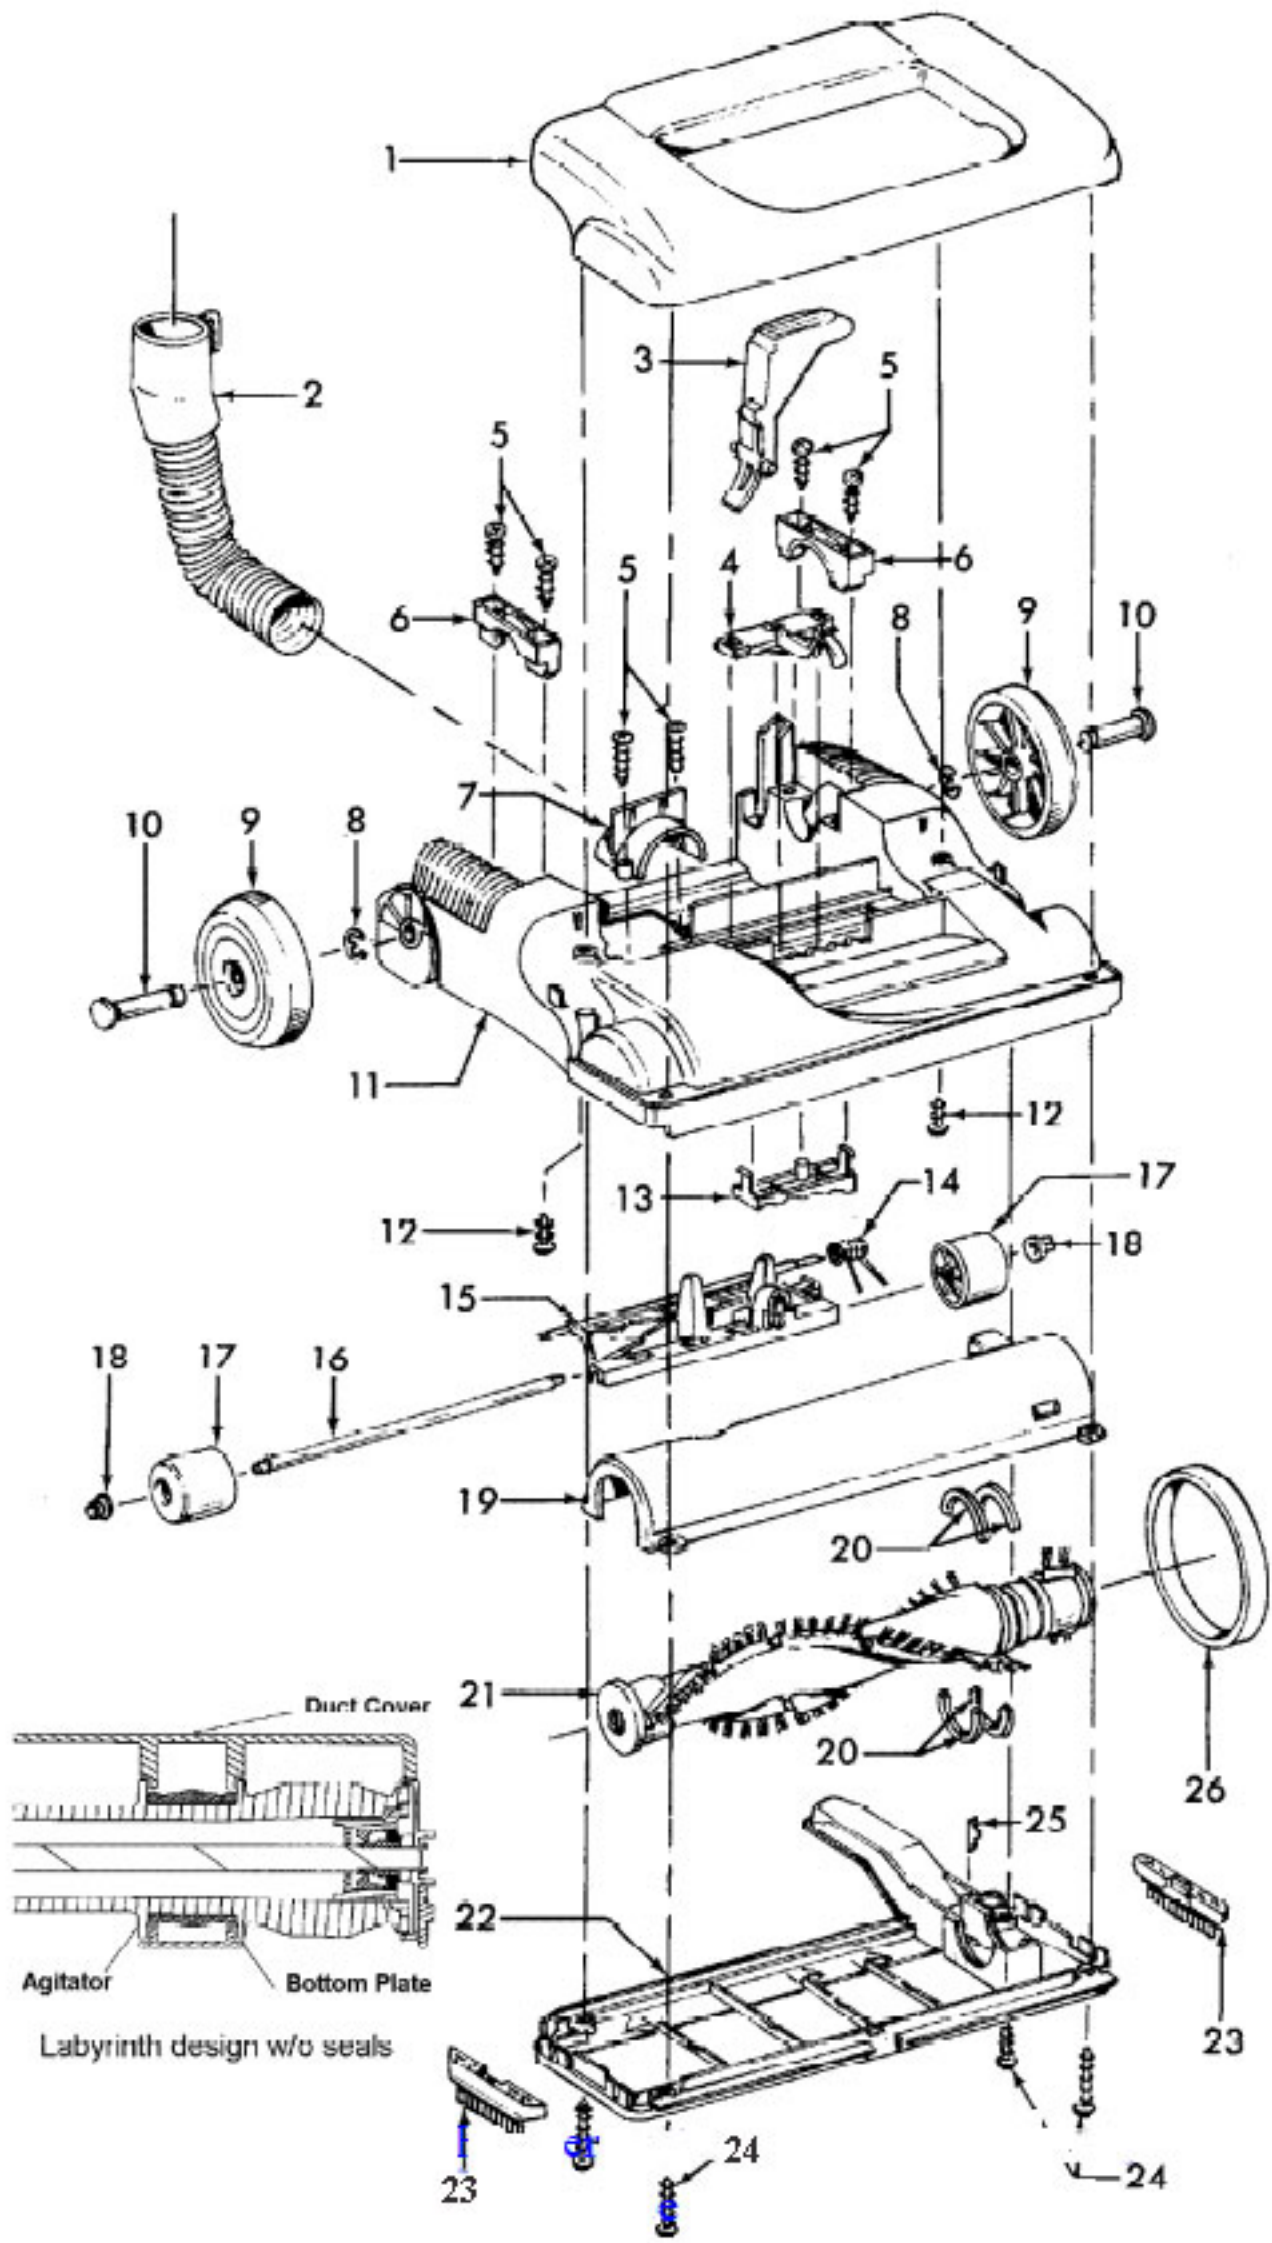

Item	Part Number	Part Description	Alt Part	Series	Qty
37	38765019	SECONDARY FILTER			1
38	27479307	CABLE TIE			1
39	34131019	WIRE OPENING PLUG			1
40	51151010	BAG INDICATOR			1
41	42255110	Bag Hsg Door-Dlx			1
	42255099	BAG HSG DOOR-ADS	42255053		1
	42255097	BAG HSG DOOR-U5436-9			1
	42255089	Bag Hsg. Door-ADX	42255110		1
	42255063	BAG HSG DOOR-U5435-9	42255110		1
	42255034	BAG HSG DOOR ASSM-U5	42255053		1
	37254225	Bag Hsg Door-Dlx-ADK			1
	42255114	BAG HSING DOOR ABM			1
42	38781057	BAG DOOR GSKT 34.5"			1
43	37257221	FILTER GRILL-ABE			1
44	40201149	HANDLE HARDWARE ASSEM			1
45	W10124350	NOT REQUIRED PART OR SEE NOTE			1
46	40309033	SWITCH KIT-SERVICE			1
	28161067	SWITCH-WT-.025 TERM			1
47	W10124350	NOT REQUIRED PART OR SEE NOTE			1
48	W10124350	NOT REQUIRED PART OR SEE NOTE			1
49	4010100Y	ALLER FILT BAG Y - 3-PK			1
50	37257260	TOOL DOOR			1
51	38634078	EXTENSION TUBE-AG			1
52	38617027	CREVICE TOOL-ABR			1
53	3861401E	FURNITURE NOZZLE	38614044		1
54	43414162	DUSTING BRUSH-ABR-U5	43414174		1
55	51869050	WARNING LABEL-U5433-			1
	56511A35	OWNER MANUAL-U5433-9			1
	56511A67	OWNER MANUAL			1
	012910-	CORD CLAMP			1
	56511A90	OWNER MANUAL-U5436-9			1
60	51632002	FILTER DOOR LABEL			1
	51632003	FILTER DOOR LABEL-U5			1
	51639143	LABEL FILTER DOOR-U5			1
	51632001	FILTER DOOR LABEL-U5			1
61	40200013	TURBINE HAND TOOL			1
63	37253392	HOOD-ADS-U5423900			1