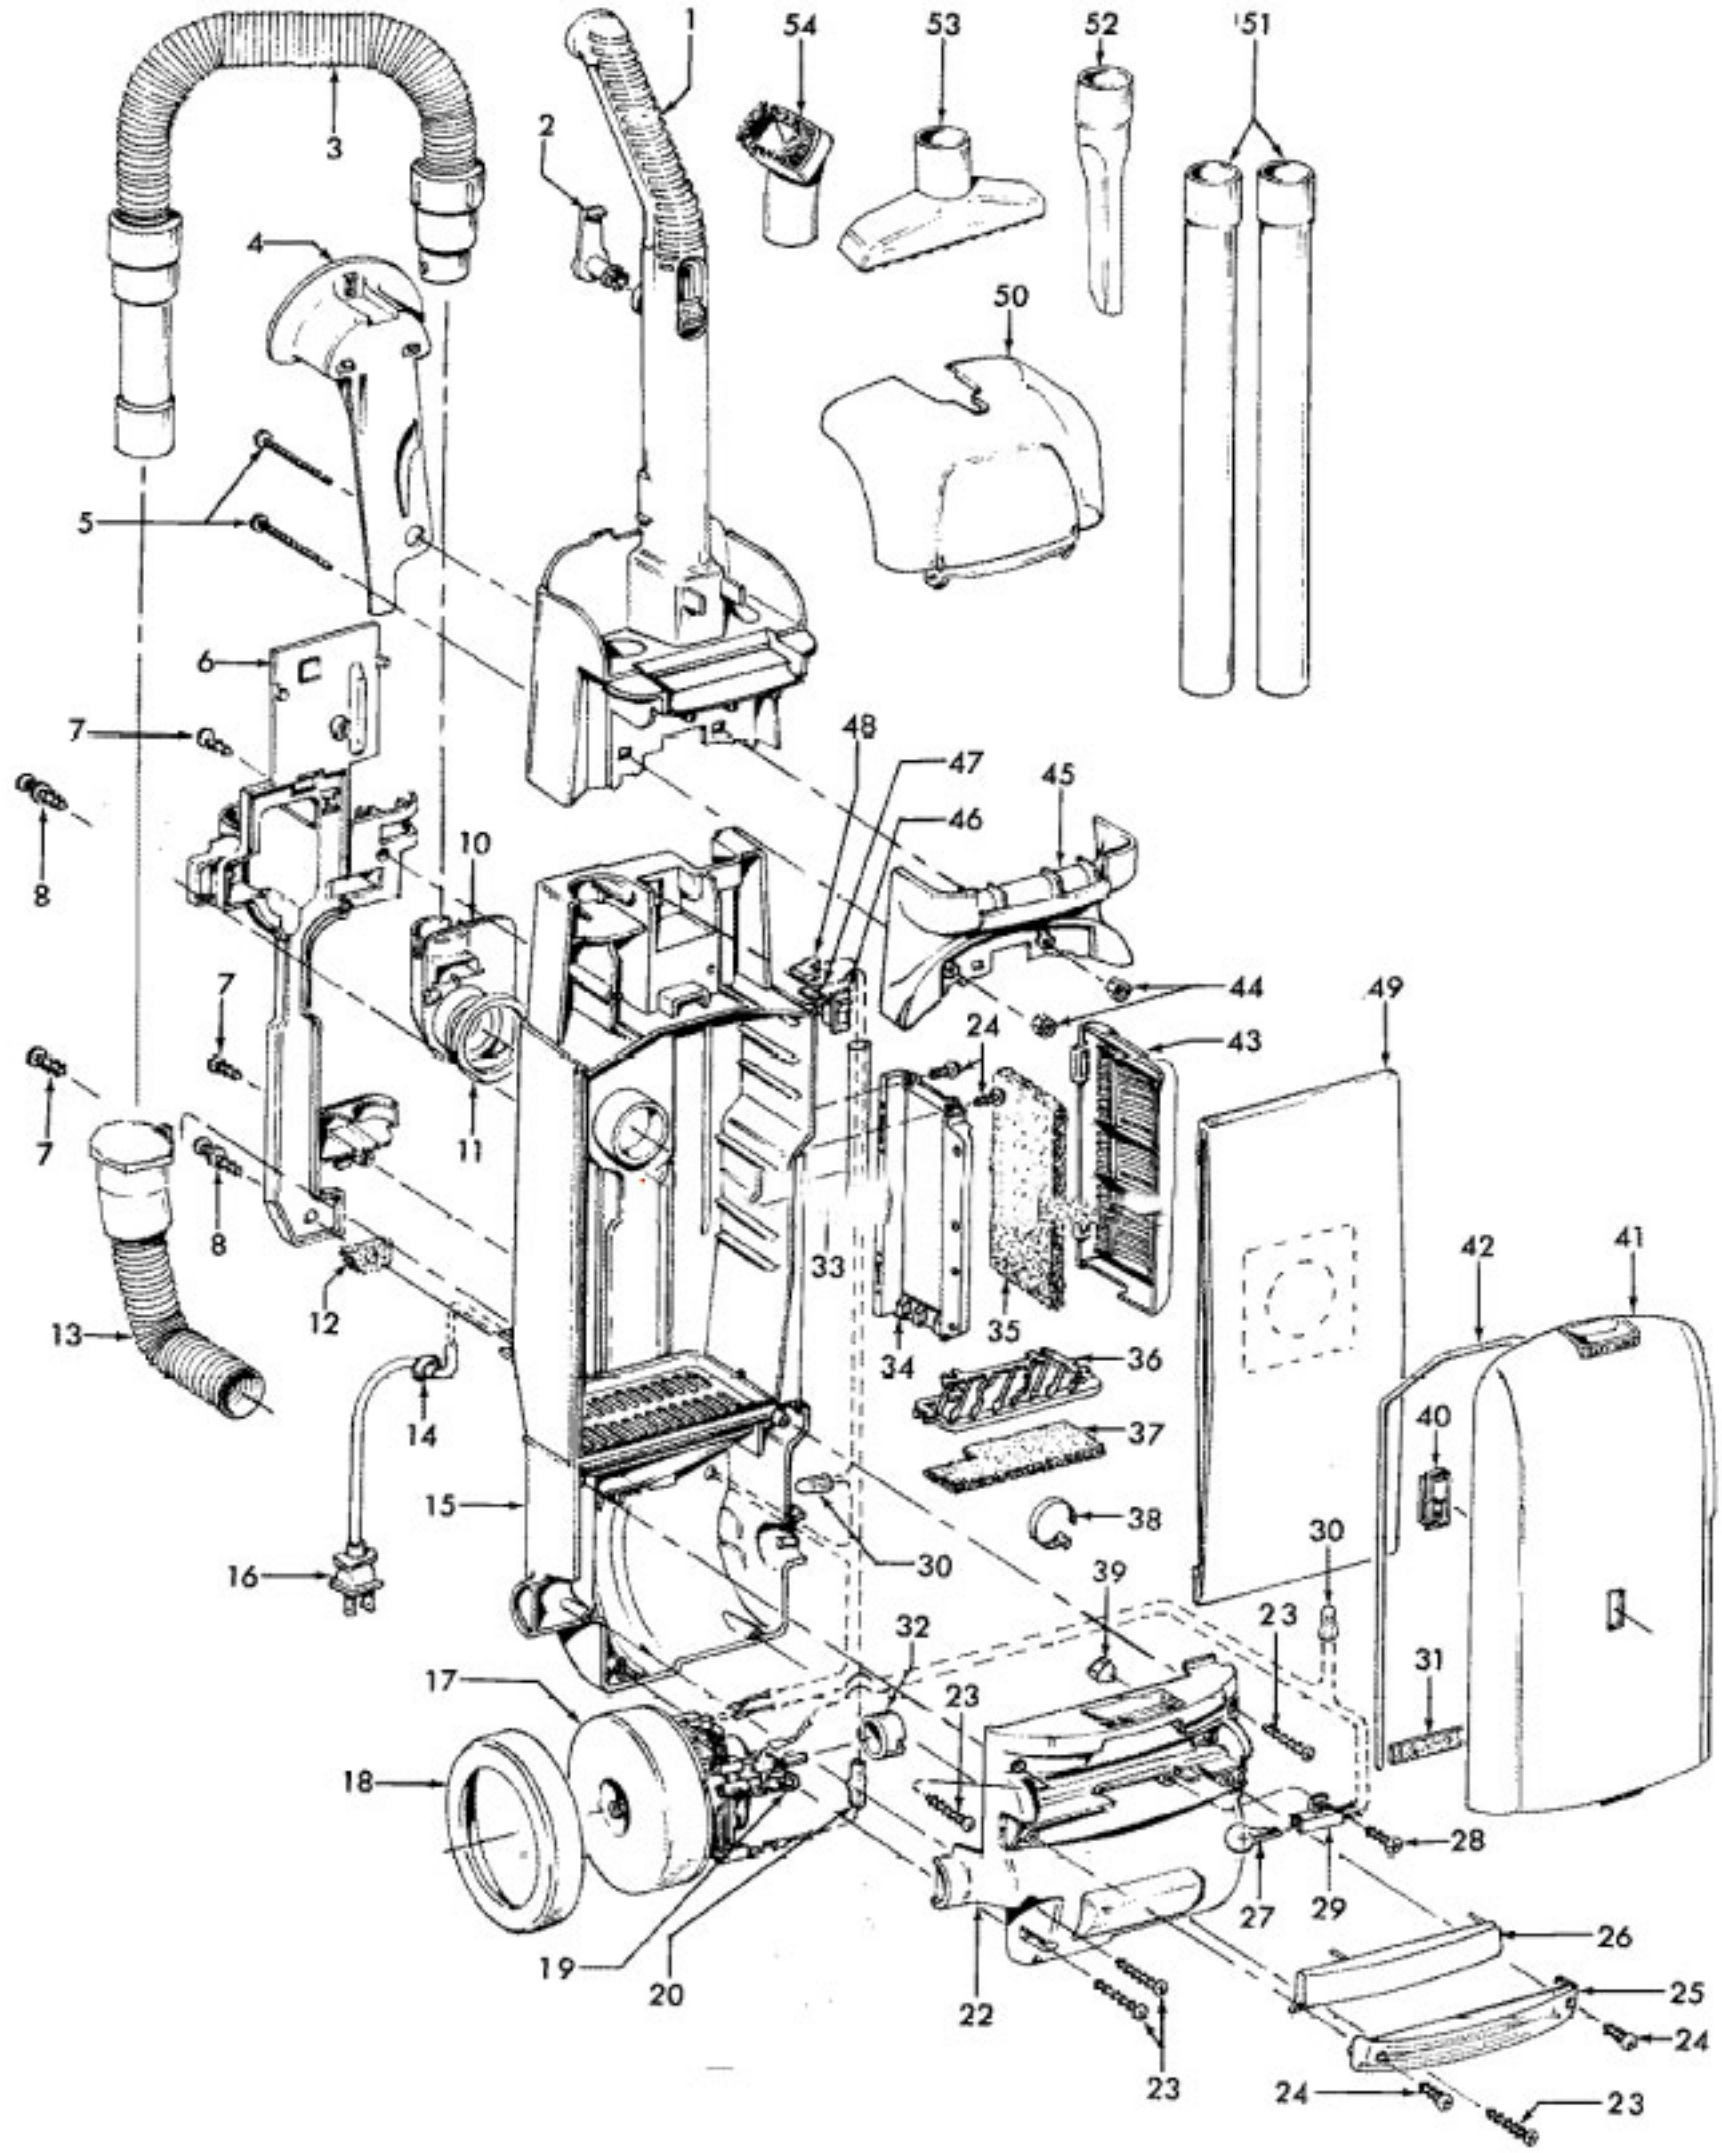

Model Number: U5438900
BOM/Serial #: U5438900
Graphic Title: MOTOR, HANDLE, HOSE, OUTERBAG

Image	Key	Part Number	Description	Substitution	Qty.
1	1	48663205	UPPER HANDLE ASM COM		1
1	1	37911080	HANDLE CAP-DLX-ABE		1
1	2	3944201P	CORD WRAP		1
1	3	43434031	HOSE ASSEMBLY COMP		1
1	3	43434248	HOSE ASSEM COMP		1
1	4	36433111	HOSE HOLDER-ABE-U543		1
1	4	36433137	HOSE HOLDER		1
1	5	40201149	HANDLE HARDWARE ASSEM		1
1	6	36433120	WAND/HOSE HOLDER-U54		1
1	7	21447242	SCREW-SELF TAPPING		1
1	8	23149002	SCREW-SELF TAPPING		1
1	9	----	NOT REQUIRED PART OR SEE NOTE		1
1	10	38641005	DIRT DUCT		1
1	11	31178017	HOSE CONNECTOR GASKET		1
1	12	34311004	WIRE OPENING SEAL		1
1	13	43431005	HOSE DOOR ASSEM-SERVICE		1
1	14	27482230	STRAIN RELIEF		1
1	15	37255011	BAG HOUSING-DLX-U543	40309040	1
1	15	37255029	BAG HSG.-U5435-900	92001023	1
1	15	40309040	BAG HSG KIT-DELUXE		1
1	16	46383334	CORD-35'-WT		1
1	17	43566016	FAN		1
1	17	43576188	MOTOR ASSEM COMP.		1
1	18	36322035	MOTOR MOUNT-LRG	36322037	1
1	19	41311017	MOTOR BRUSH		2
1	20	47534027	THERMAL PROTECTOR		1
1	20	28382087	THERMOL PROTECTOR-.250		1
1	20	51873001	TOC LABEL-WINDTUNNEL		1
1	21	----	NOT REQUIRED PART OR SEE NOTE		1
1	22	37196158	MOTOR COVER-ABE		1
1	22	37196009	MOTOR COVER-ABE-C170		1
1	23	21447230	SCREW-SELF TAPPING-F		1
1	24	21447228	SCREW-SELF-TAPPING		1
1	25	39383107	LENS-CP		1
1	26	37944010	COVER-ABE		1

Image	Key	Part Number	Description	Substitution	Qty.
1	55	012910--	CORD CLAMP		1
1	55	56511A90	OWNER MANUAL-U5436-9		1
1	55	51869050	WARNING LABEL-U5433-		1
1	55	56511A35	OWNER MANUAL-U5433-9		1
1	55	56511A67	OWNER MANUAL		1
1	60	51639143	LABEL FILTER DOOR-U5		1
1	60	51632003	FILTER DOOR LABEL-U5		1
1	60	51632001	FILTER DOOR LABEL-U5		1
1	60	51632002	FILTER DOOR LABEL		1
1	61	40200013	TURBINE HAND TOOL(4)		1
1	63	37253392	HOOD-ADS-U5423900		1