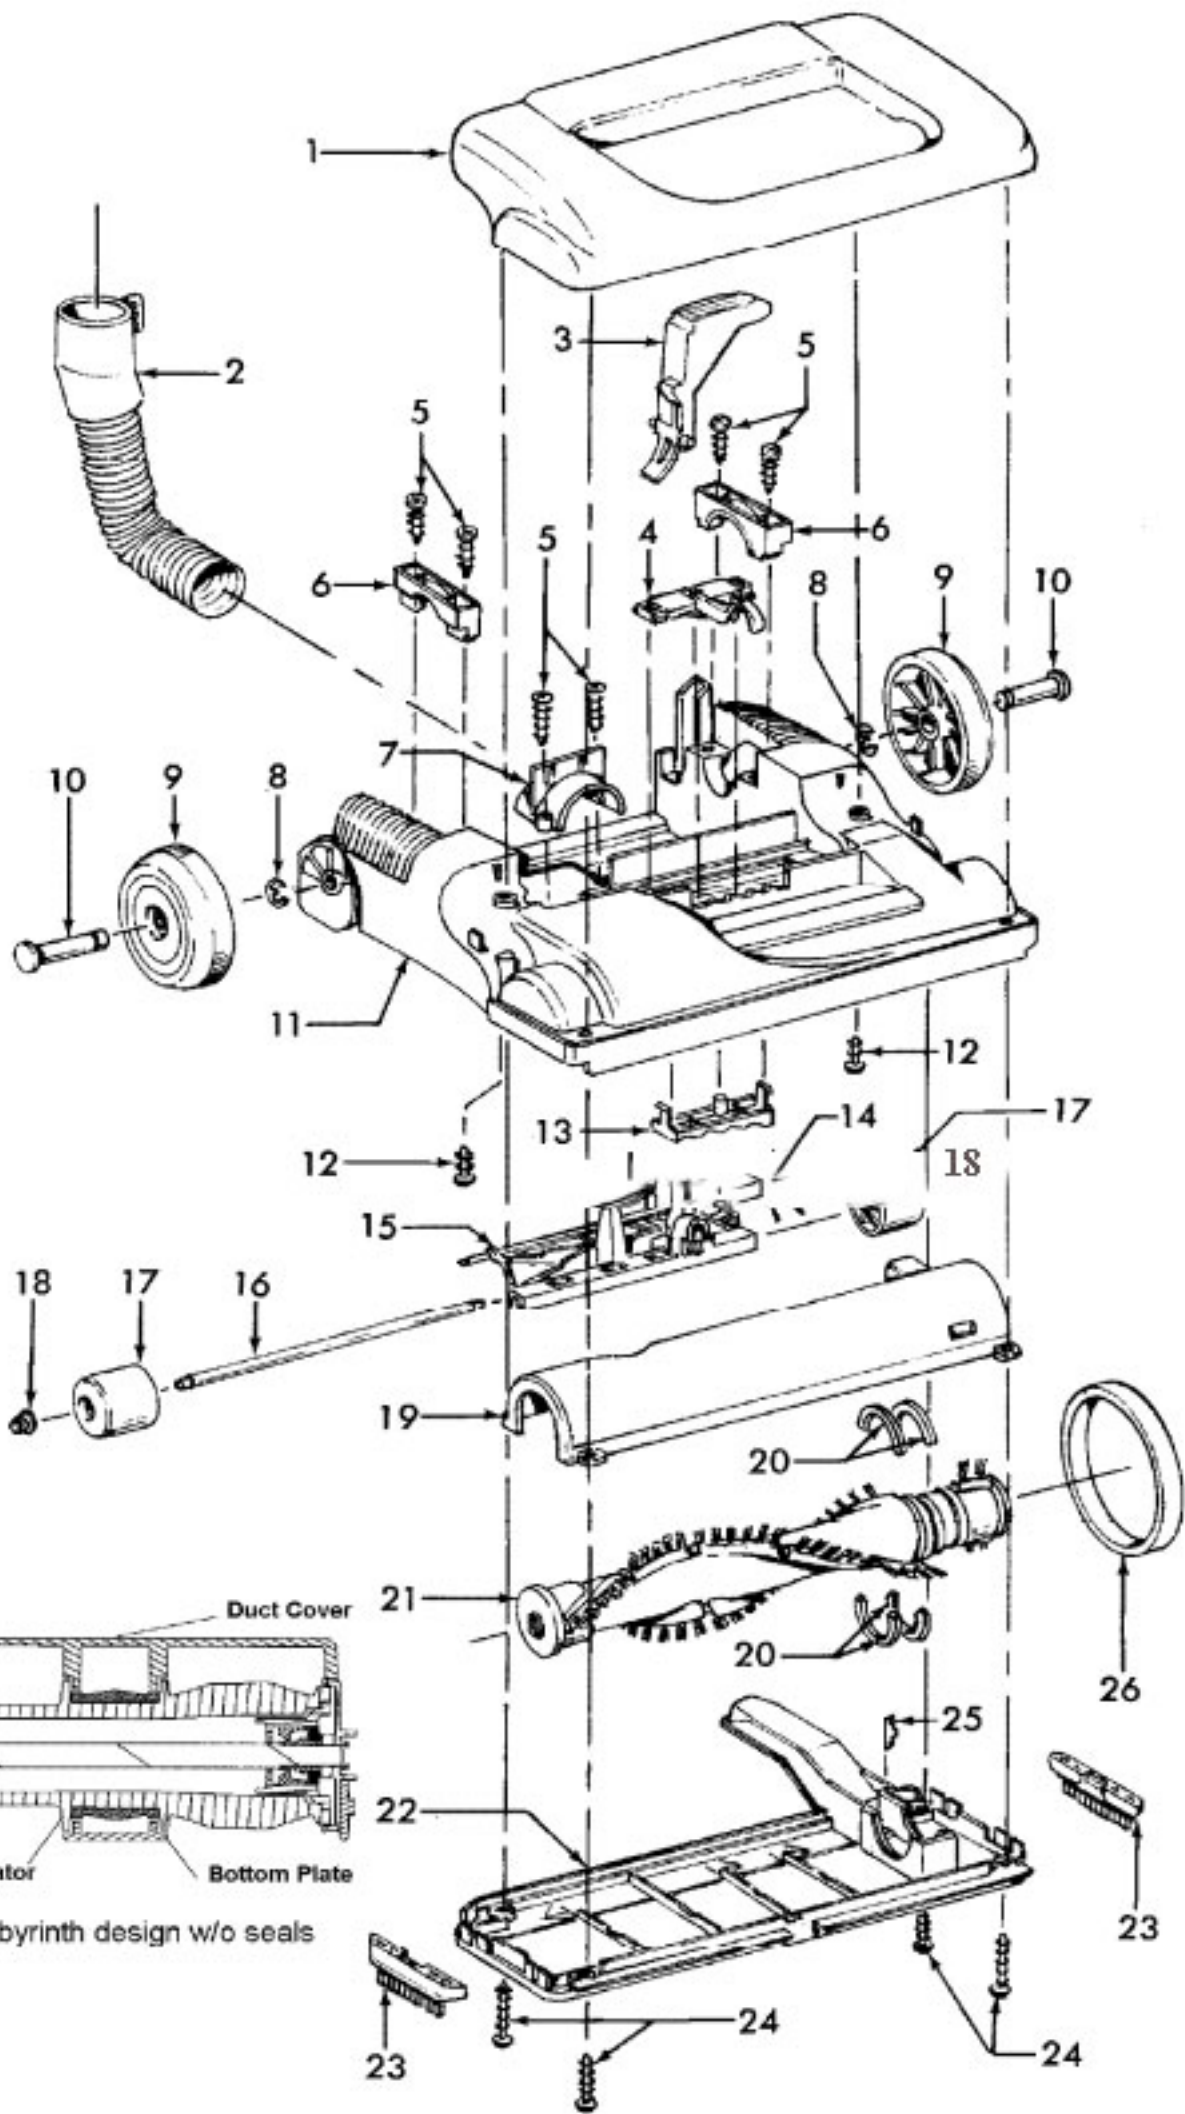

Model Number: U5438900
BOM/Serial #: U5438900
Graphic Title: MOTOR, HANDLE, HOSE, OUTERBAG

Image	Key	Part Number	Description	Substitution	Qty.
1	1	48663205	UPPER HANDLE ASM COM		1
1	1	37911080	HANDLE CAP-DLX-ABE		1
1	2	3944201P	CORD WRAP		1
1	3	43434031	HOSE ASSEMBLY COMP		1
1	3	43434248	HOSE ASSEM COMP		1
1	4	36433111	HOSE HOLDER-ABE-U543		1
1	4	36433137	HOSE HOLDER		1
1	5	40201149	HANDLE HARDWARE ASSEM		1
1	6	36433120	WAND/HOSE HOLDER-U54		1
1	7	21447242	SCREW-SELF TAPPING		1
1	8	23149002	SCREW-SELF TAPPING		1
1	9	----	NOT REQUIRED PART OR SEE NOTE		1
1	10	38641005	DIRT DUCT		1
1	11	31178017	HOSE CONNECTOR GASKET		1
1	12	34311004	WIRE OPENING SEAL		1
1	13	43431005	HOSE DOOR ASSEM-SERVICE		1
1	14	27482230	STRAIN RELIEF		1
1	15	37255011	BAG HOUSING-DLX-U543	40309040	1
1	15	37255029	BAG HSG.-U5435-900	92001023	1
1	15	40309040	BAG HSG KIT-DELUXE		1
1	16	46383334	CORD-35'-WT		1
1	17	43566016	FAN		1
1	17	43576188	MOTOR ASSEM COMP.		1
1	18	36322035	MOTOR MOUNT-LRG	36322037	1
1	19	41311017	MOTOR BRUSH		2
1	20	47534027	THERMAL PROTECTOR		1
1	20	28382087	THERMOL PROTECTOR-.250		1
1	20	51873001	TOC LABEL-WINDTUNNEL		1
1	21	----	NOT REQUIRED PART OR SEE NOTE		1
1	22	37196158	MOTOR COVER-ABE		1
1	22	37196009	MOTOR COVER-ABE-C170		1
1	23	21447230	SCREW-SELF TAPPING-F		1
1	24	21447228	SCREW-SELF-TAPPING		1
1	25	39383107	LENS-CP		1
1	26	37944010	COVER-ABE		1

Image	Key	Part Number	Description	Substitution	Qty.
1	55	012910--	CORD CLAMP		1
1	55	56511A90	OWNER MANUAL-U5436-9		1
1	55	51869050	WARNING LABEL-U5433-		1
1	55	56511A35	OWNER MANUAL-U5433-9		1
1	55	56511A67	OWNER MANUAL		1
1	60	51639143	LABEL FILTER DOOR-U5		1
1	60	51632003	FILTER DOOR LABEL-U5		1
1	60	51632001	FILTER DOOR LABEL-U5		1
1	60	51632002	FILTER DOOR LABEL		1
1	61	40200013	TURBINE HAND TOOL(4)		1
1	63	37253392	HOOD-ADS-U5423900		1