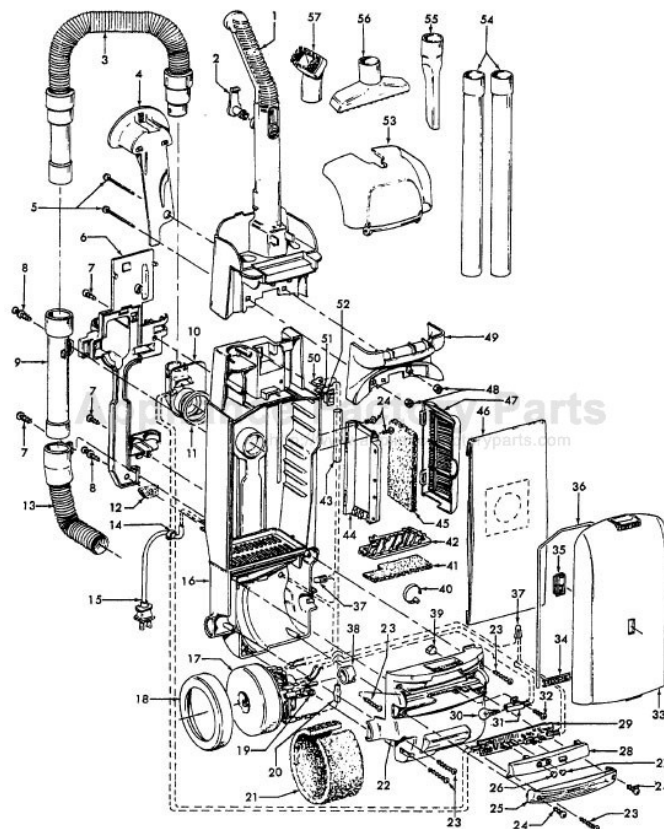

# HOOVER U5443-900 Owner's Manual

[Shop genuine replacement parts for HOOVER  
U5443-900](#)

[Find Your HOOVER Vacuum Cleaner Parts - Select From 1456 Models](#)

----- Manual continues below part list -----

Ref. No.	Part No.	Description
11	37242124	Main Body - ABE - 13 IN
	37242123	Main Body - ABE - 15 IN
12	21447228	* Screw Self Tapping
13	40309004	Nozzle Adj. Lever / Cam Assembly (Inc. item 4)
14	38355010	Torsion Spring
15	43248057	Front Wheel Assem. (Inc items 15, 16, 17, 18)
16	32541003	Wheel Shaft
17	38521004	Front Wheel
18	36131056	* Wheel Retainer
19	40309034	Bottom Plate / Duct Cover - 15 IN Labyrinth design (See illustration)
	40309025	Bottom Plate / Duct Cover - 13 IN (Incl. It. 22)
	40309026	Bottom Plate / Duct Cover - 15 IN (Inc. item 22)
20	38781053	* Agitator Pulley Seal
21	48414115	Agitator Assem. Comp. - 15 IN
	48414110	Agitator Assem. Comp. - 13 IN
22	40309034	Bottom Plate / Duct Cover - 15 IN Labyrinth design (See illustration)
	40309025	Bottom Plate / Duct Cover - 13 IN (Incl. it. 19)
	40309026	Bottom Plate / Duct Cover - 15 IN (Incl. It. 19)
23	39511004	Litter Picker (2)
24	21447121	+*Screw Self Tapping
25	13261AY	* Rug Nozzle Rib Shoe
26	38528033	Belt