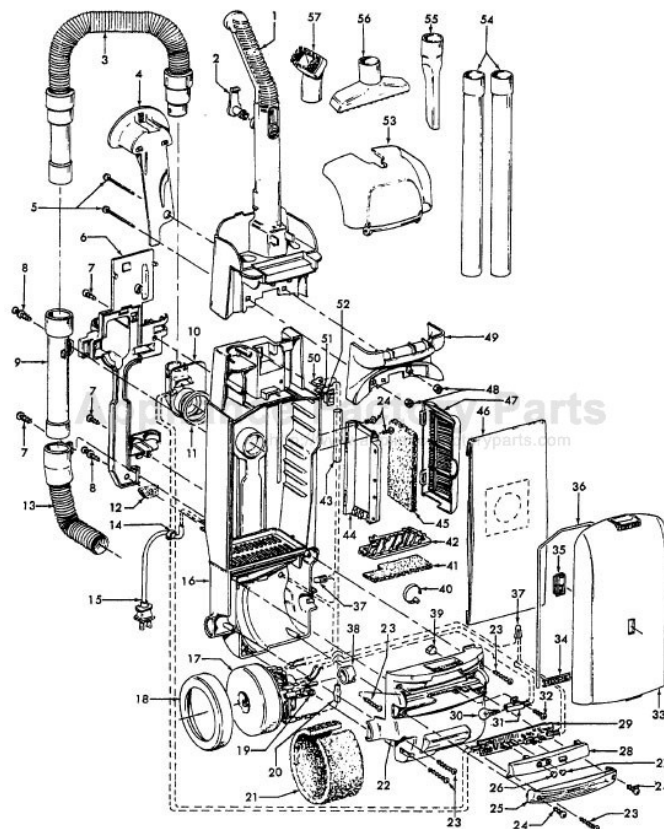

This Owner's Manual is provided and hosted by Appliance Factory Parts.

HOOVER U5443-940 Owner's Manual

[Shop genuine replacement parts for HOOVER
U5443-940](#)

[Find Your HOOVER Vacuum Cleaner Parts - Select From 1456 Models](#)

----- Manual continues below part list -----

Available Replacement Parts for HOOVER U5443-940

H-4010100Y	BAG VACUUM CLEANER OEM HOOVER 3 PACK
HR-1832	FILTER FOR VACUUM 2 pack
HR-2013	BRUSHROLLER 12.25 IN
HR-2015	ROLLER BRUSH ASSY
K-109289	BULB
FA-3035	ATTACHMENT CORD ASSY
H-36426034	Secondary filter retainer.
H-43244005	Rear wheel
H-40110004	FOAM FILTER,2PK, READ EXT INFO
H-43248057	front wheel assy
H-38528033	BELT, FLAT, 1PK

Ref. No.	Part No.	Description
11	37242124	Main Body - ABE - 13 IN
	37242123	Main Body - ABE - 15 IN
12	21447228	* Screw Self Tapping
13	40309004	Nozzle Adj. Lever / Cam Assembly (Inc. item 4)
14	38355010	Torsion Spring
15	43248057	Front Wheel Assem. (Inc items 15, 16, 17, 18)
16	32541003	Wheel Shaft
17	38521004	Front Wheel
18	36131056	* Wheel Retainer
19	40309034	Bottom Plate / Duct Cover - 15 IN Labyrinth design (See illustration)
	40309025	Bottom Plate / Duct Cover - 13 IN (Incl. It. 22)
	40309026	Bottom Plate / Duct Cover - 15 IN (Inc. item 22)
20	38781053	* Agitator Pulley Seal
21	48414115	Agitator Assem. Comp. - 15 IN
	48414110	Agitator Assem. Comp. - 13 IN
22	40309034	Bottom Plate / Duct Cover - 15 IN Labyrinth design (See illustration)
	40309025	Bottom Plate / Duct Cover - 13 IN (Incl. it. 19)
	40309026	Bottom Plate / Duct Cover - 15 IN (Incl. It. 19)
23	39511004	Litter Picker (2)
24	21447121	+*Screw Self Tapping
25	13261AY	* Rug Nozzle Rib Shoe
26	38528033	Belt