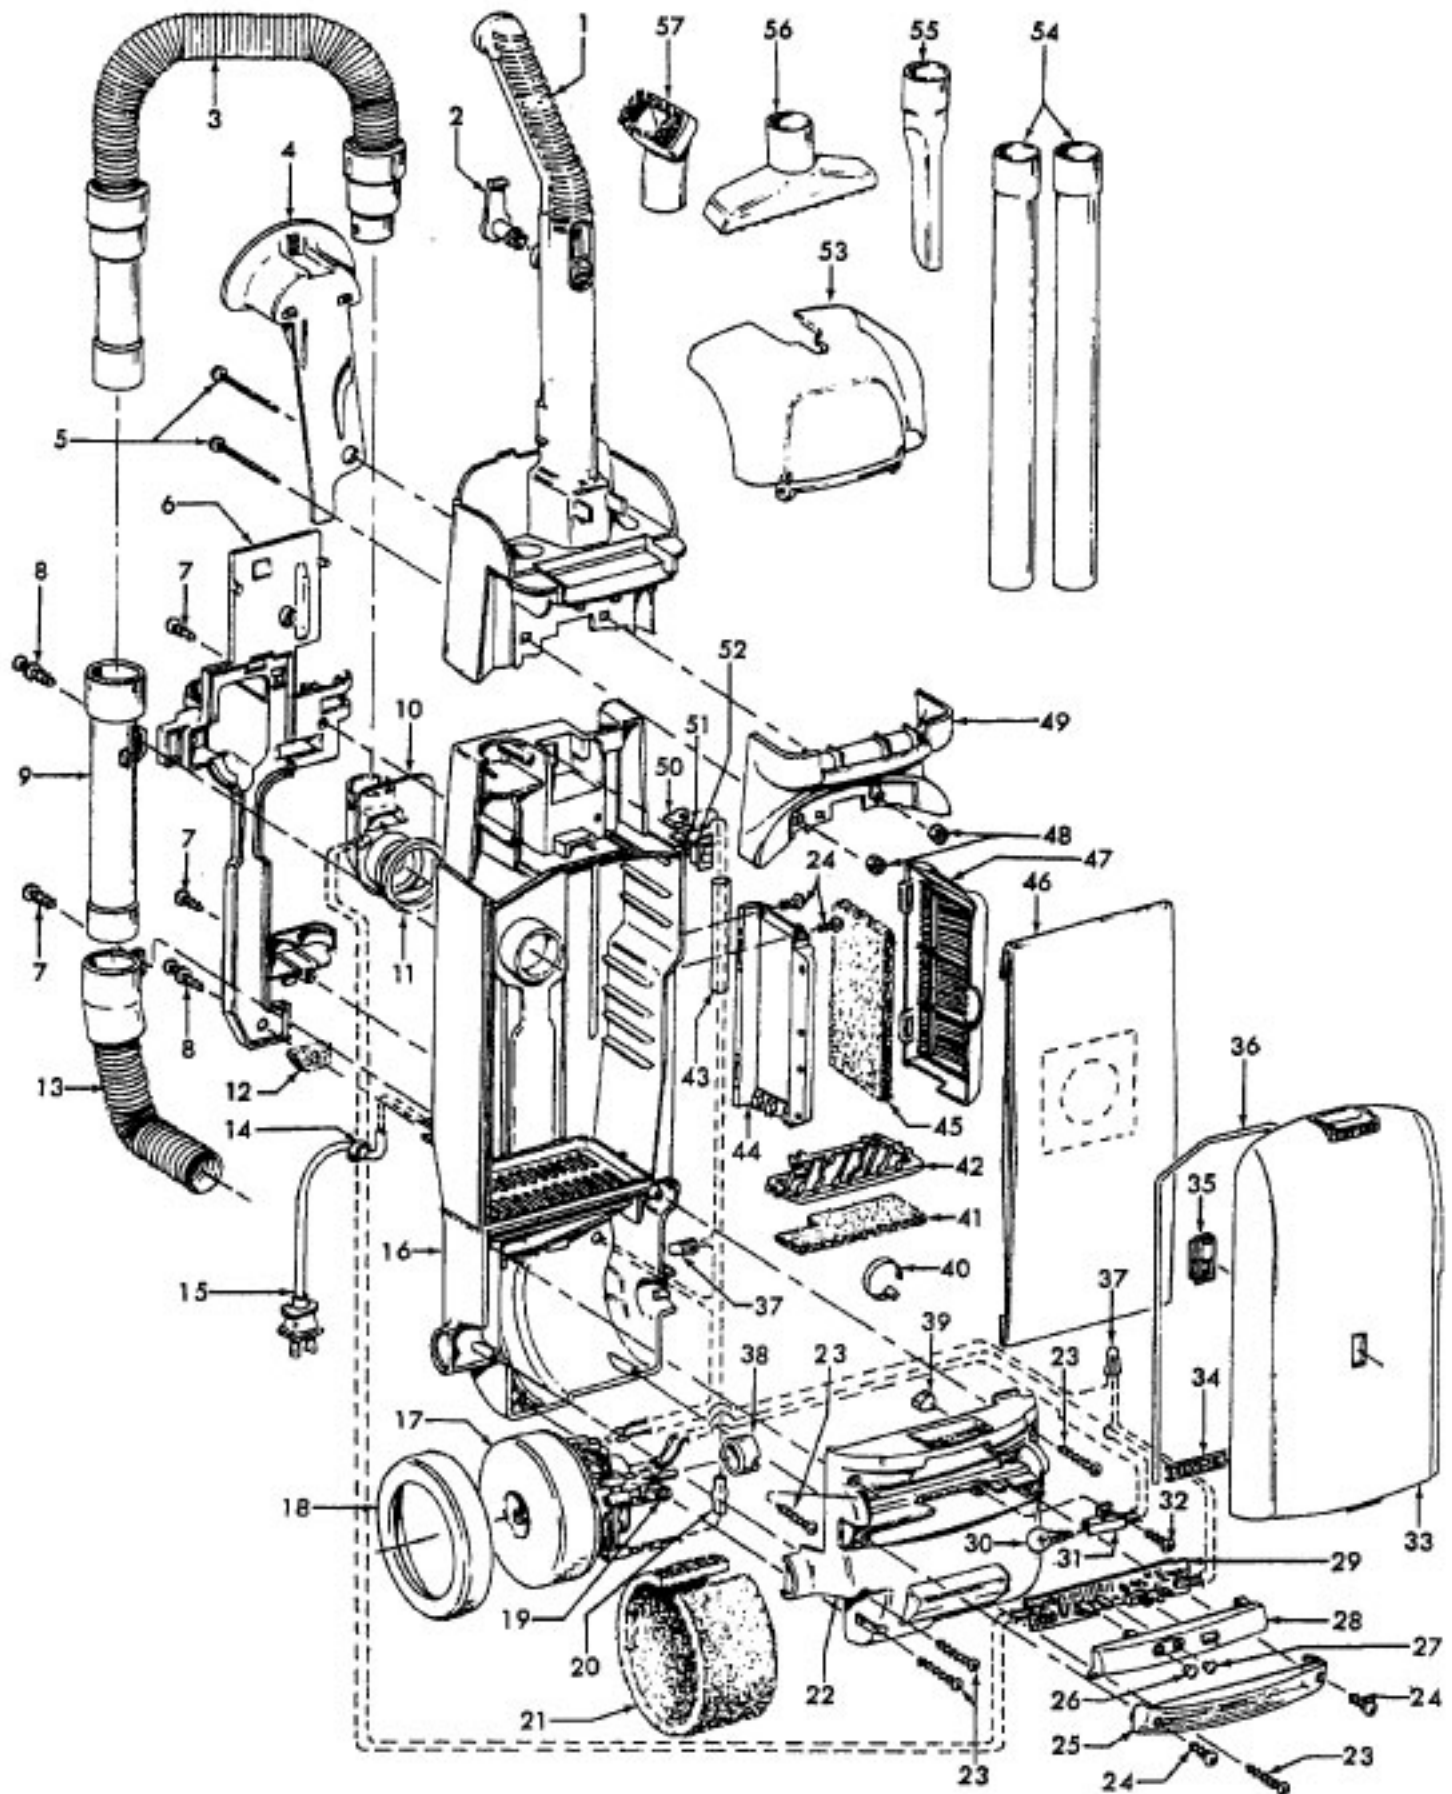

WindTunnel

Models U5443-900, * U5443-940, ** U5443-960, U5445-900,
* U5445-940, U5447-900, U5449-940, U5450-900, U5451-900, U5460-900
U5461-900, U5463-960, U5465-900, U5465-960, U5465-970, ****U5465-990
U5457-900

WindTunnel TurboPOWER 6200

Model U5475-900, U5475-960, U5477-900