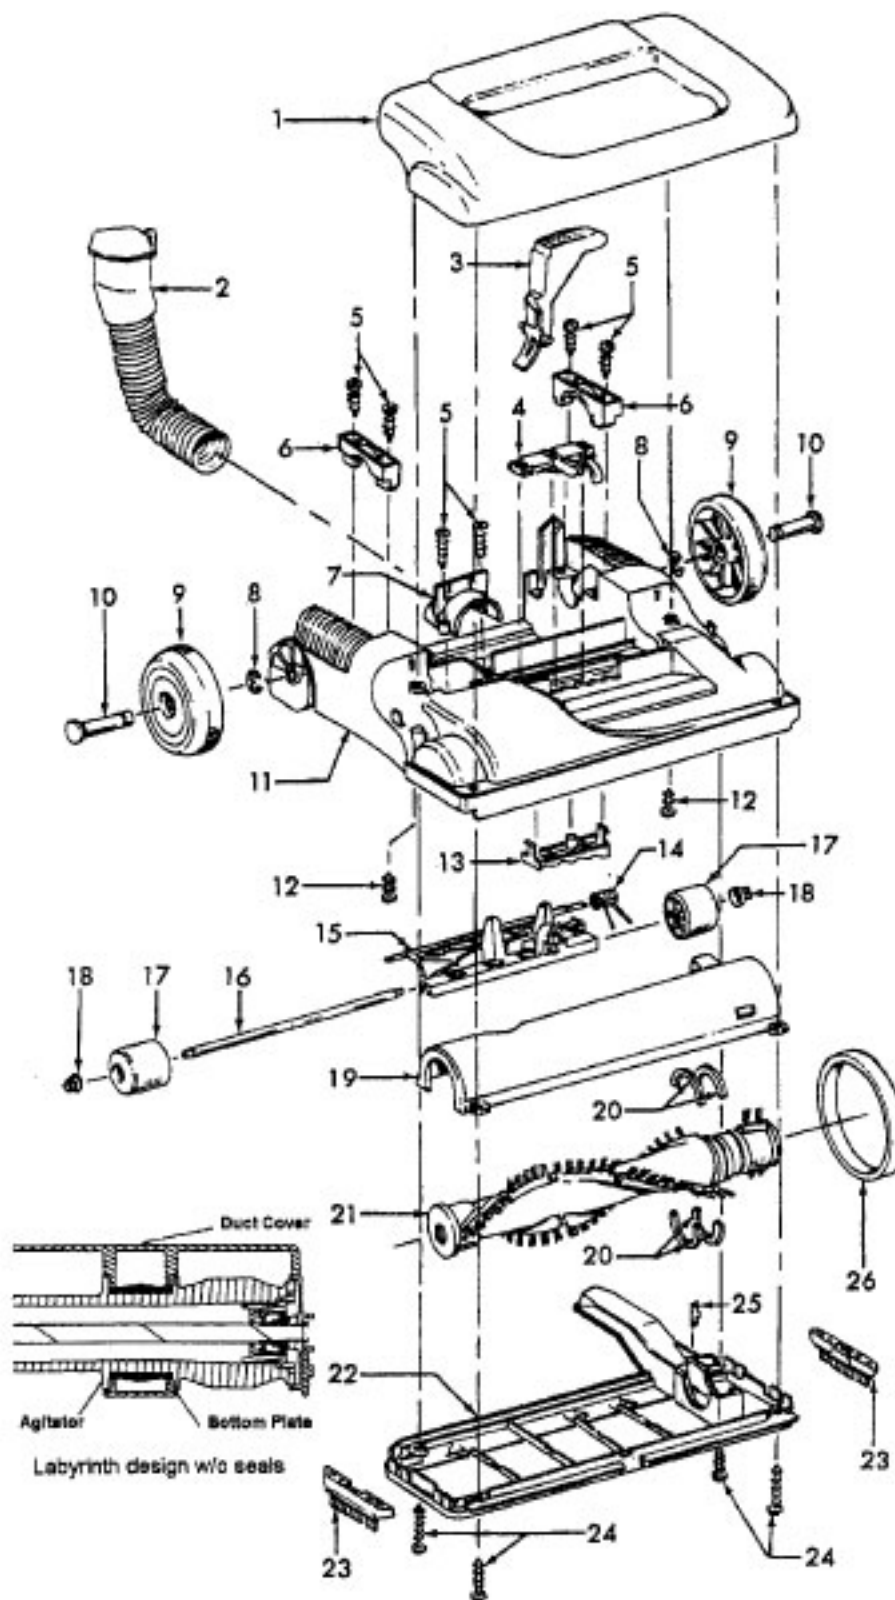

WindTunnel Models U5330-900 (15"), U5393-900(13"), U5394-900(13"), U5395-900(13"), ** U5395-940(13"),
* U5395-960 (13"), U5395-970(13"), U5396-900(15"), ***** U5396-960 (15"), U5397-900(15"),
U5398-900 (15"), *****U5398-990 (15 IN), U5399-900 (13 IN), U5403-900 (13"), U5433-900(13"),
U5434-900(13"), U5435-900(13"), U5437-960, U5443-900(15"), U5439-900(13"), ***U5443-940(15"),
****U5443-960(15"), U5445-900(15"), *** U5445-940(15"), U5446-900, U5447-900 (15"),
U5449-940 (15"), U5450-900 (15"), U5451-900(15"), U5454-900 (15"), U5456-900 (15"), U5457-900(15"),
U5460-900 (15")

WT TurboPOWER Model U5415-900 (13"), U5420-900(15"), U5469-900(13"), U5469-910(15"), U5475-900(15")*****
U5475-960 (15"), U5477-900 (15")

WT Farrington Model U5436-950, U5452-900 (15")