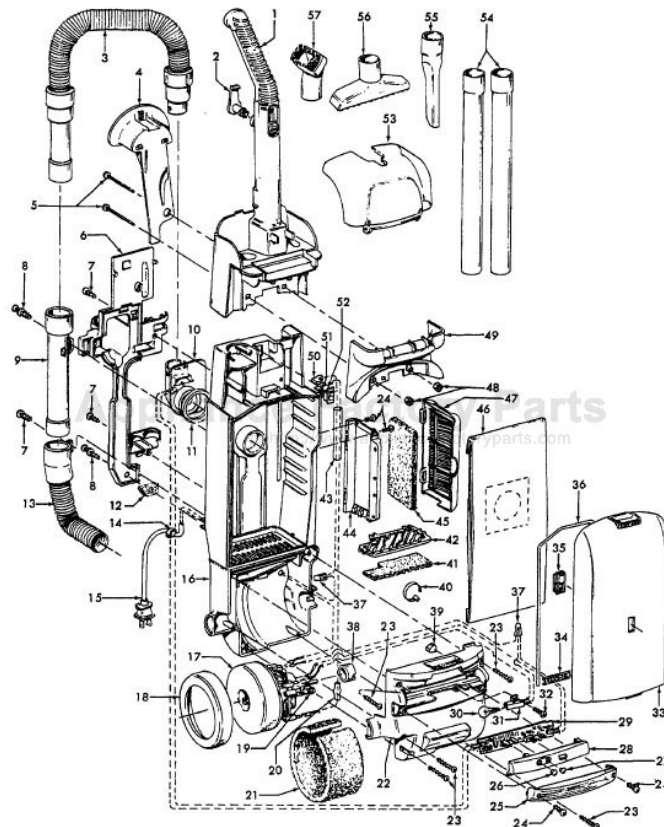

[Find Your HOOVER Vacuum Cleaner Parts - Select From 1456 Models](#)

----- Manual continues below part list -----