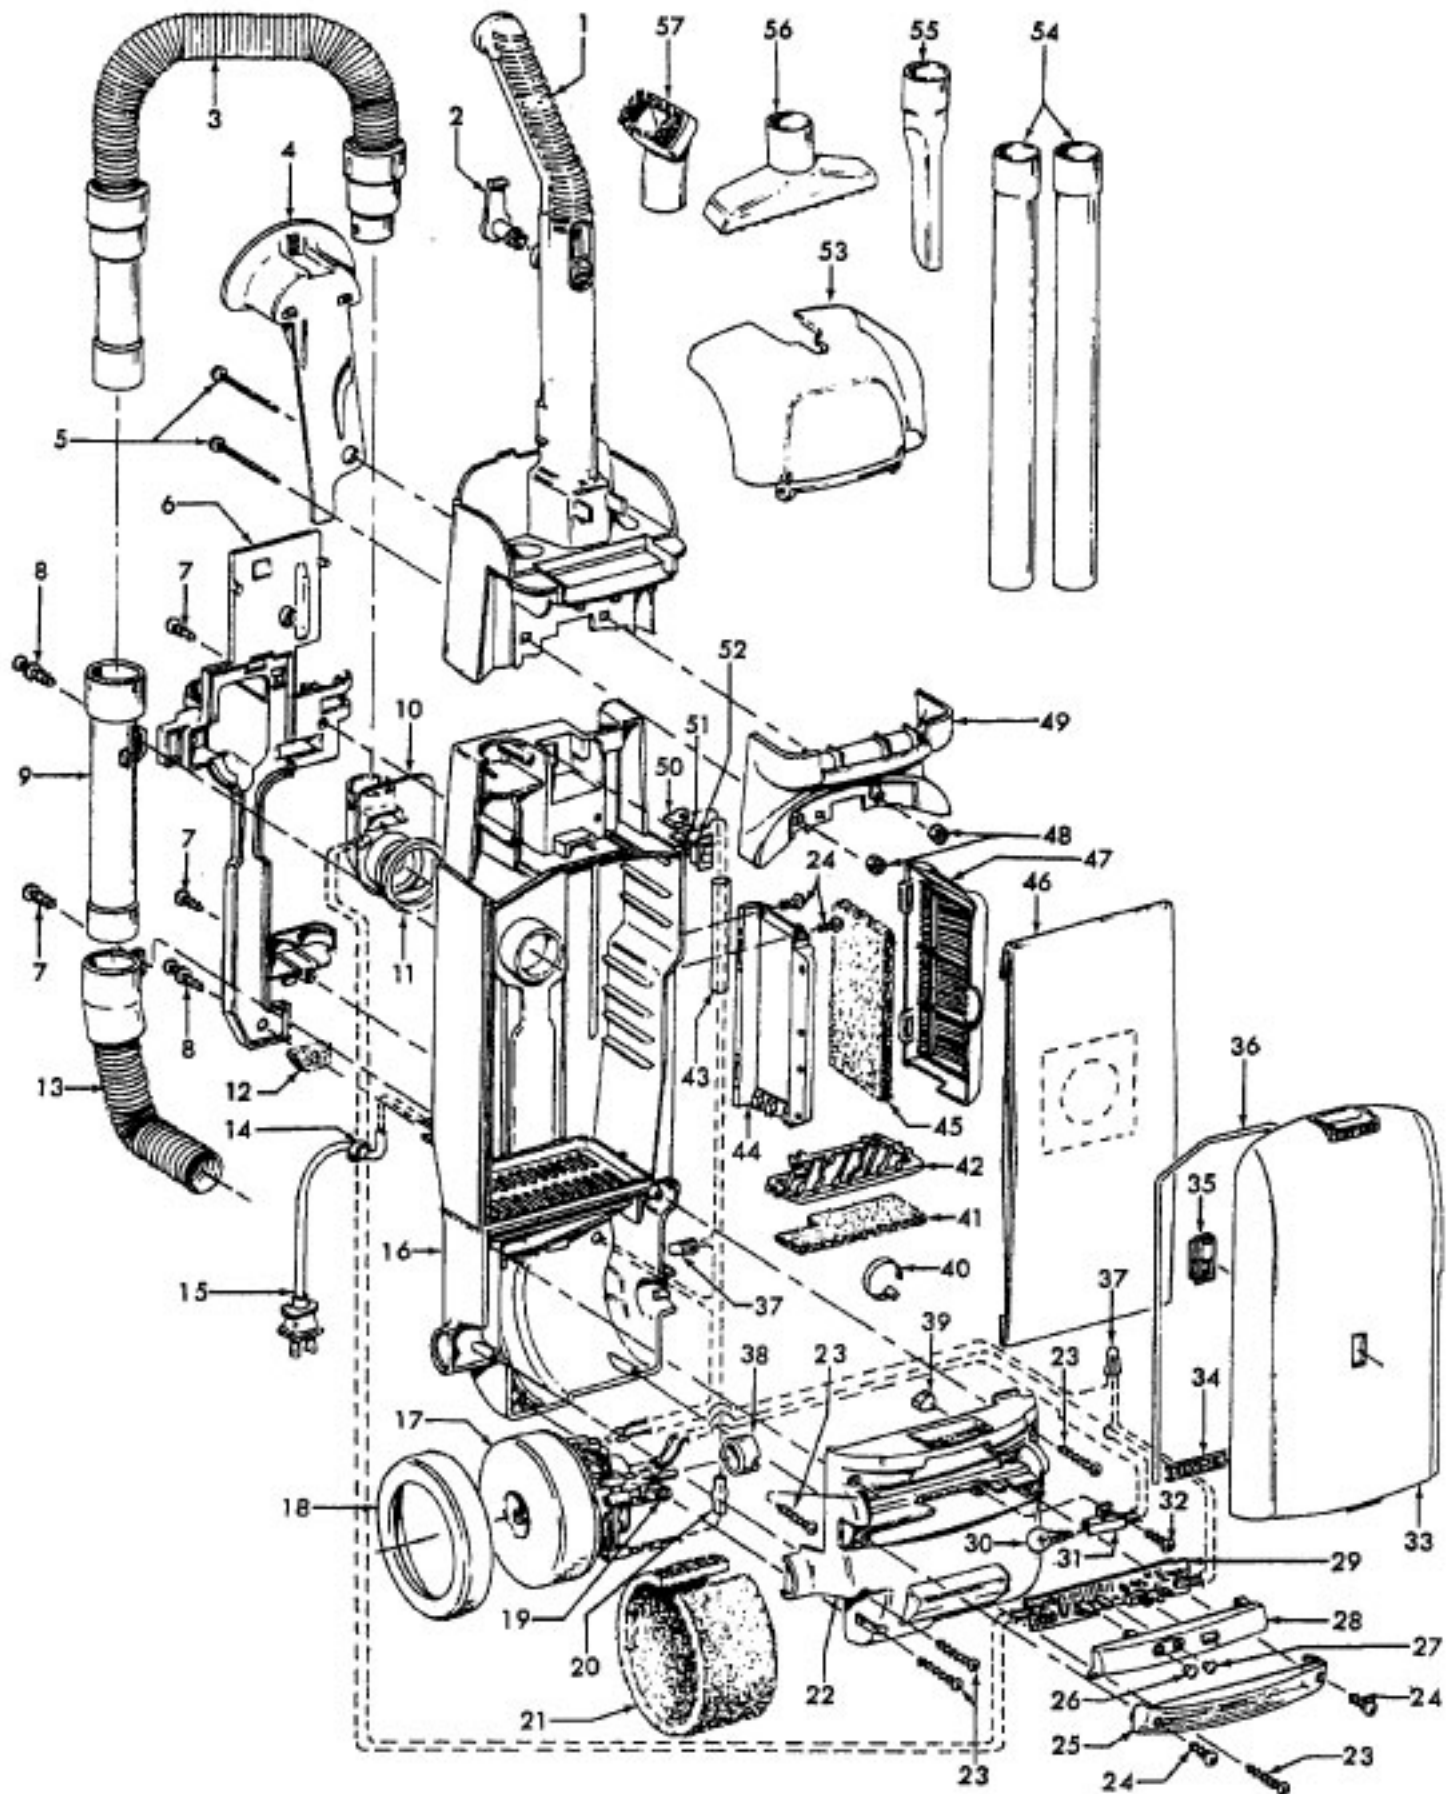

WindTunnel

Models U5443-900, * U5443-940, ** U5443-960, U5445-900,
* U5445-940, U5447-900, U5449-940, U5450-900, U5451-900, U5460-900
U5461-900, U5463-960, U5465-900, U5465-960, U5465-970, ****U5465-990
U5457-900

WindTunnel TurboPOWER 6200

Model U5475-900, U5475-960, U5477-900