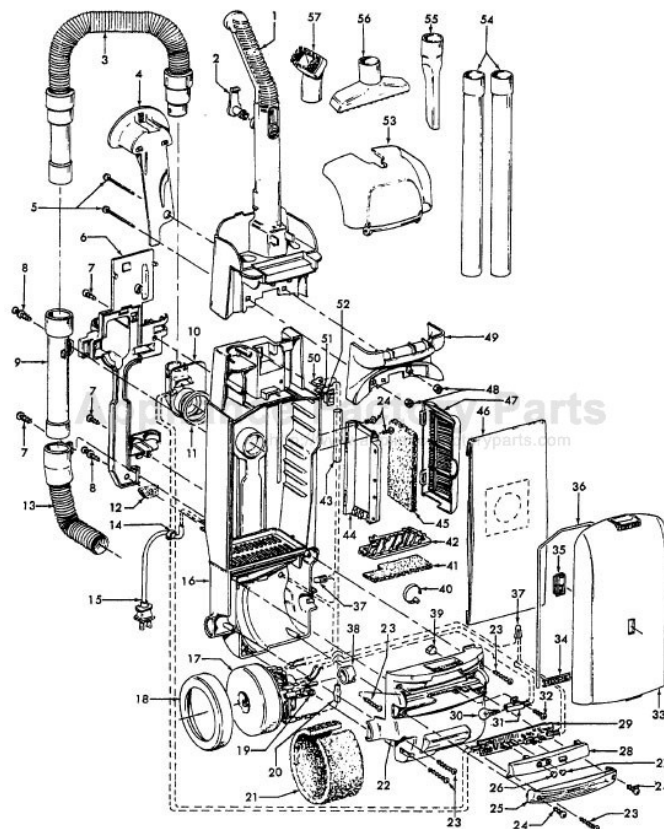

[Find Your HOOVER Vacuum Cleaner Parts - Select From 1456 Models](#)

----- Manual continues below part list -----