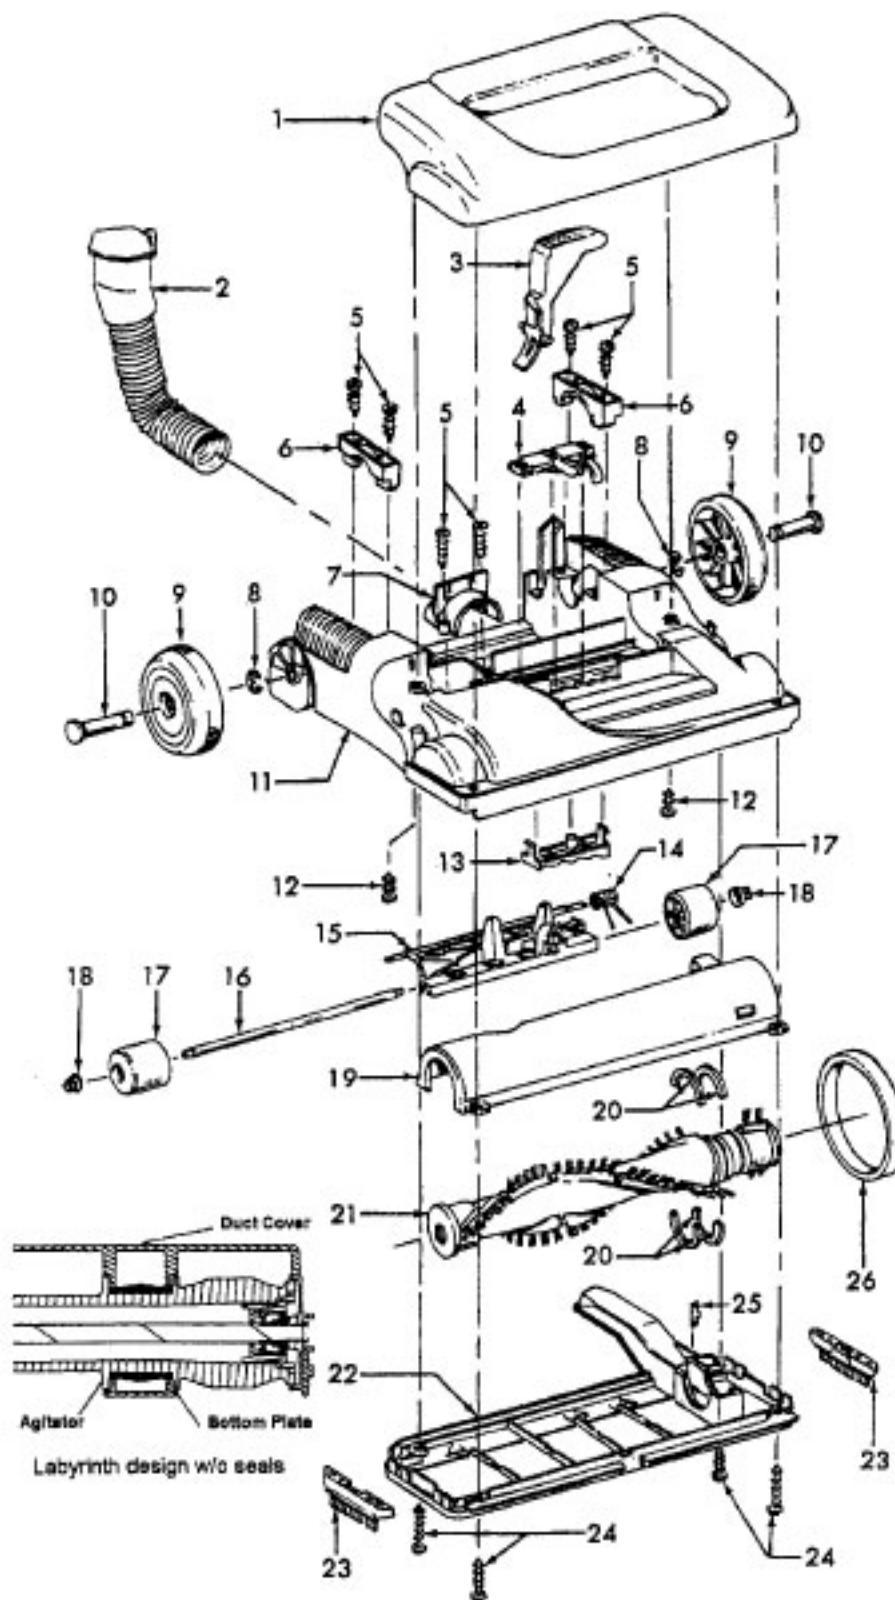

WindTunnel Models U5330-900 (15"), U5393-900(13"), U5394-900(13"), U5395-900(13"), ** U5395-940(13"),
* U5395-960 (13"), U5395-970(13"), U5396-900(15"), ***** U5396-960 (15"), U5397-900(15"),
U5398-900 (15"), *****U5398-990 (15 IN), U5399-900 (13 IN), U5403-900 (13"), U5433-900(13"),
U5434-900(13"), U5435-900(13"), U5437-960, U5443-900(15"), U5439-900(13"), ***U5443-940(15"),
****U5443-960(15"), U5445-900(15"), *** U5445-940(15"), U5446-900, U5447-900 (15"),
U5449-940 (15"), U5450-900 (15"), U5451-900(15"), U5454-900 (15"), U5456-900 (15"), U5457-900(15"),
U5460-900 (15")
WT TurboPOWER Model U5415-900 (13"), U5420-900(15"), U5469-900(13"), U5469-910(15"), U5475-900(15")*****
U5475-960 (15"), U5477-900 (15")
WT Farrington Model U5436-950, U5452-900 (15")