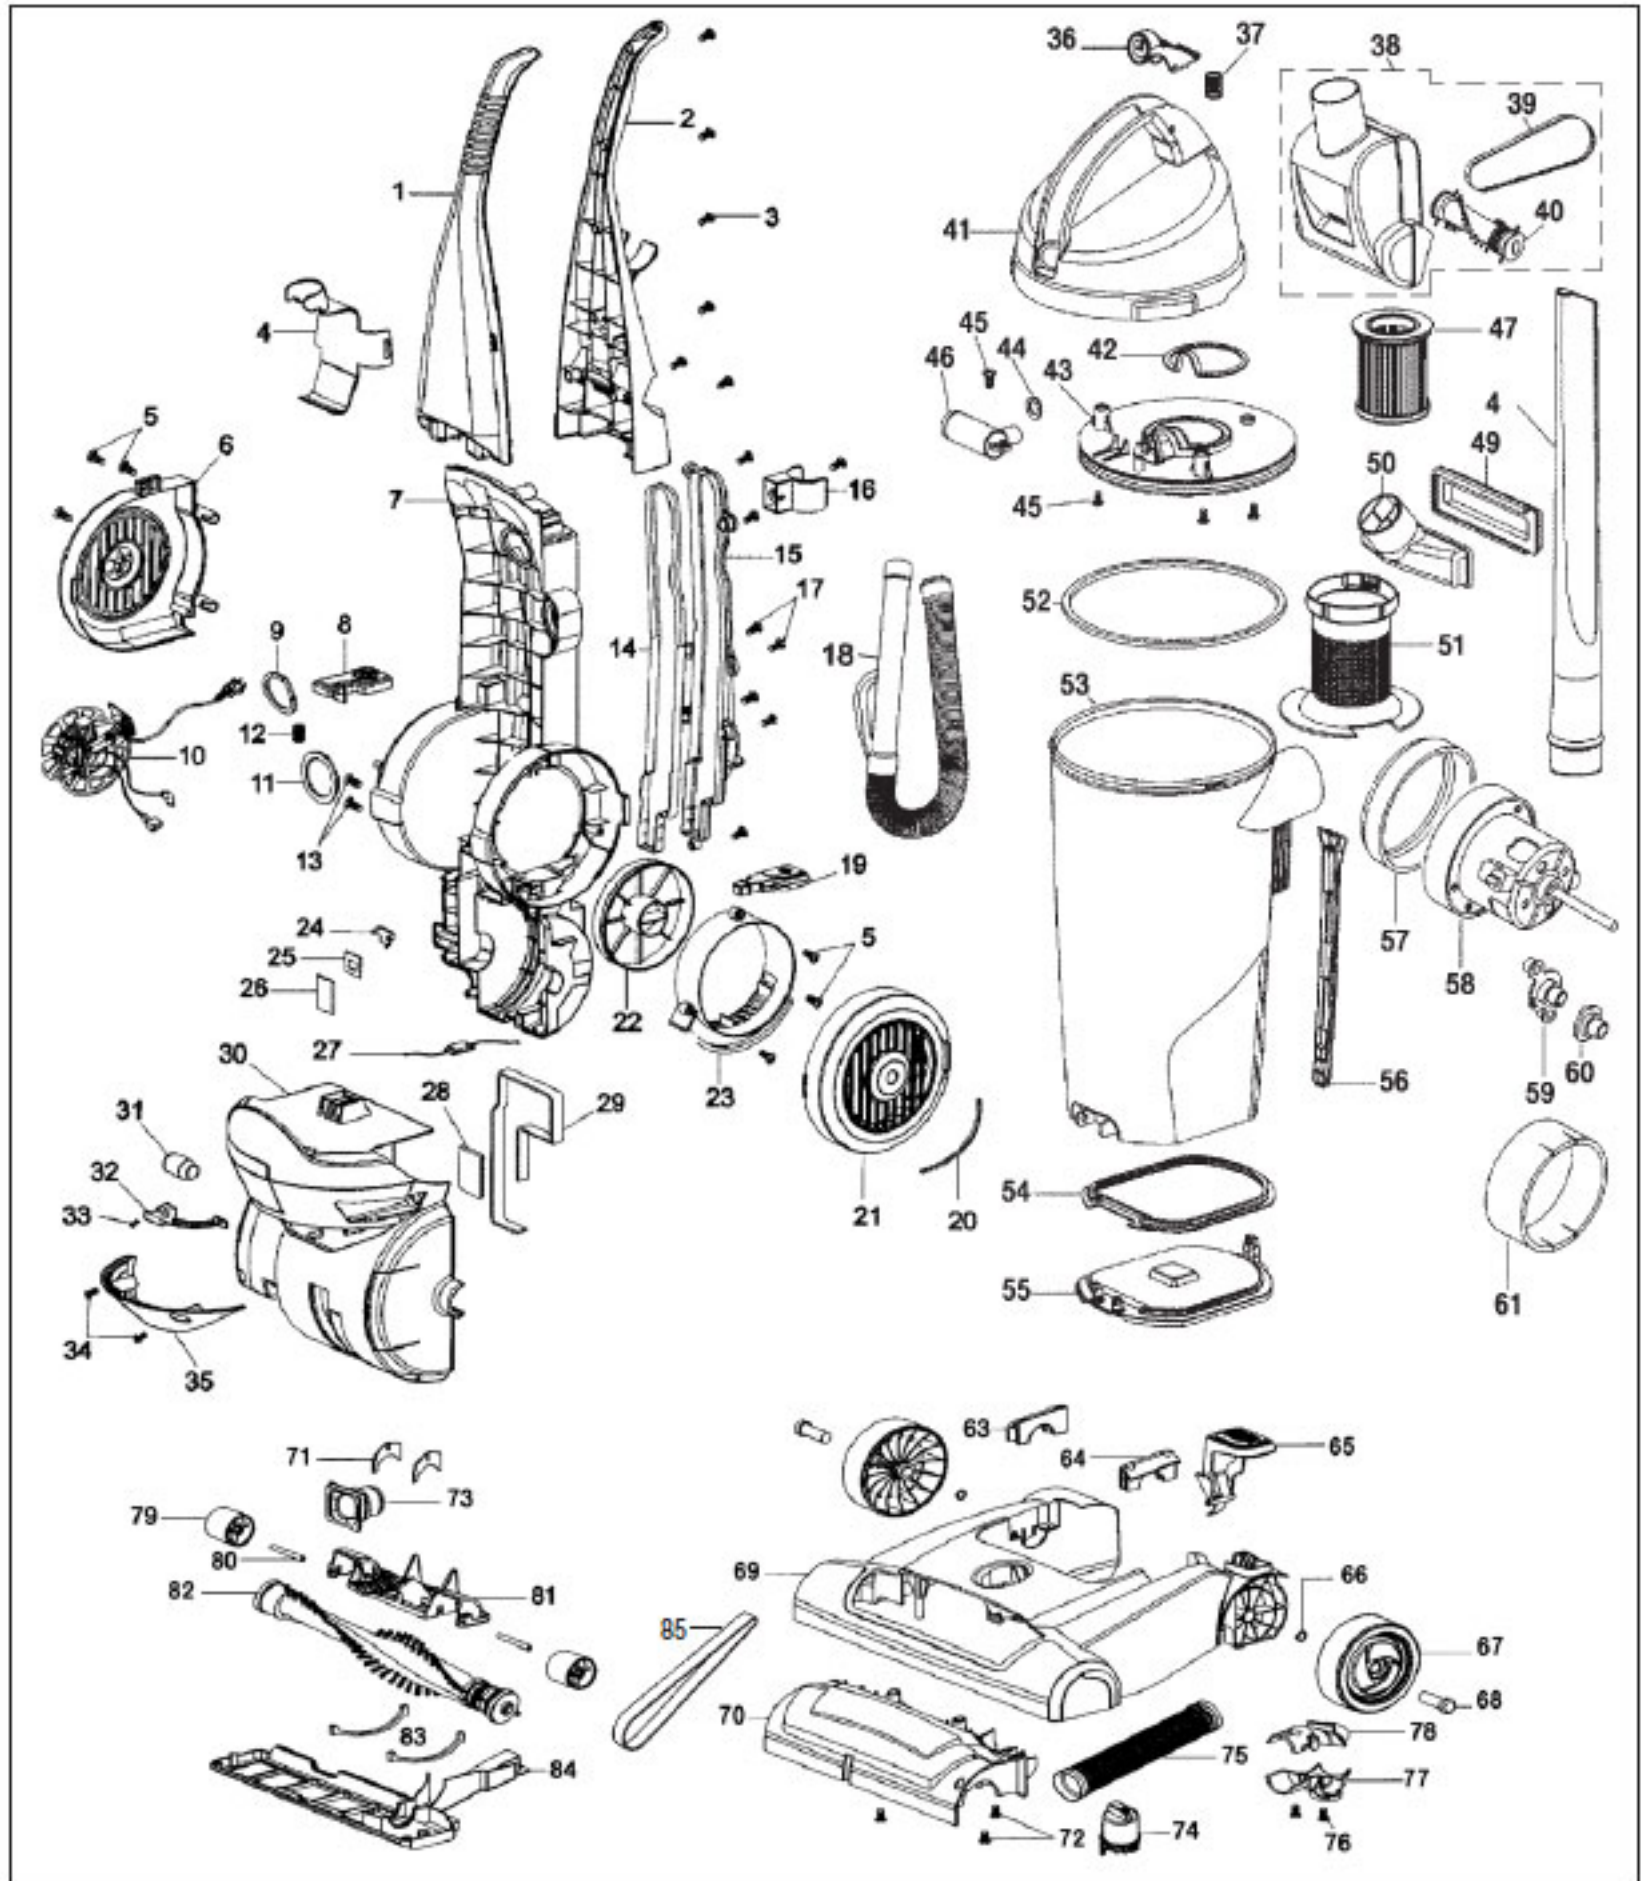

HOOVER Original

ELITE REWIND BAGLESS UPRIGHT

Model U5507-900

Original **HOOVER**

ELITE REWIND BAGLESS UPRIGHT

Model U5507-900

KEY	PART NO.	DESCRIPTION	KEY	PART NO.	DESCRIPTION
1	H-93002065	Handle, Upper	50	H-59157093	Upholstery Nozzle
2	H-93002066	Handle, Lower	51	H-93002097	Frame, Filter
3	H-59134089	Screw	52	H-93002096	Seal, Plate
4	H-93002067	Holder, Accessory	53	H-93002098	Tank, Dust
5	H-93001579	Screw	54	H-93002100	Bottom Dirt Cup Seal
6	H-93002072	Cover, Cord Reel	55	H-93002101	Dirt Cup Door
7	H-93002068	Base, Body	56	H-93002099	Button, Release
8	H-93002071	Button, Cord Reel	57	H-93002104	Packing, Motor Mounting
9	H-93002082	Seal, Tank-Out	58	H-93002105	Motor Assembly
10	H-93002076	Cord Reel Assembly	59	H-93002106	Supporter, Motor
11	H-93002081	Seal, Tank-In	60	H-93002106	Supporter, Motor
12	H-93003077	Spring, Coil	61	H-93002107	Packing, Seal
13	H-93001579	Screw		H-93002108	Packing, Absorbing (Not Shown)
14	H-93002084	Seal, Cover, Black	63	H-93002113	Strap, Head Left
15	H-93002069	Cover, Back	64	H-93002114	Strap, Head Right
16	H-93002075	Holder, Pipe	65	H-93002115	Pedal
17	H-93001579	Screw	66	H-59155119	Washer
18	H-93002110	Hose Assembly, Flexible	67	H-93002112	Wheel
19	H-93002070	Cover, Power Switch	68	H-59155086	Wheel Shaft
20	H-93002086	Seal, Exhaust	69	H-93002111	Cover Assembly, Top
21	H-93002073	Cover, Exhaust Filter	70	H-93002122	Window, Viewing
22	H-59157014	Filter Assembly, Exhaust	71	H-93002123	Seal
23	H-93002074	Guide, Exhaust	72	H-93002128	Screw
24	H-93002080	Switch Assembly	73	H-93002116	Pipe, Guide
25	H-93002083	Seal, Switch	74	H-93002119	Knob, Control
26	H-93002085	Seal, Cord Reel	75	H-59155091	Flexible Hose
27	H-93002078	Connector Assembly	76	H-59155036	Screw
28	H-93002089	Seal, Lamp	77	H-93002118	Holder, Pipe Top
29	H-93002090	Seal, Cover	78	H-93002117	Holder, Pipe Bottom
30	H-93002087	Cover, Body	79	H-59155082	Roller Front
31	H-27313107	Bulb	80	H-93002121	Shaft, Roller
32	H-59155067	Lamp Holder	81	H-93002120	Carriage, Front Wheel
33	H-59155036	Screw	82	H-93002124	Brushroll
34	H-93001579	Screw	83	H-93002126	Seal
35	H-93002088	Cover, Light	84	H-93002125	Bottom Plate
36	H-93002091	Latch	85	H-38528040	Belt
37	H-93002092	Spring, Coil			
38	H-59157029	Nozzle Assembly, Turbine			
39	H-59157045	Belt, Timing (For Turbo Hand Tool)			
40	H-59157035	Brushroll			
41	H-93002093	Cover, Dust			
42	H-93002094	Seal, Cover			
43	H-93002095	Plate, Cover			
44	H-93002103	Seal, Indicator			
45	H-59155036	Screw			
46	H-93002102	Indicator Assembly			
47	H-59157055	Filter Assembly			
48	H-59157086	Crevice Tool			
49	H-93002109	Frame Assembly Brush			