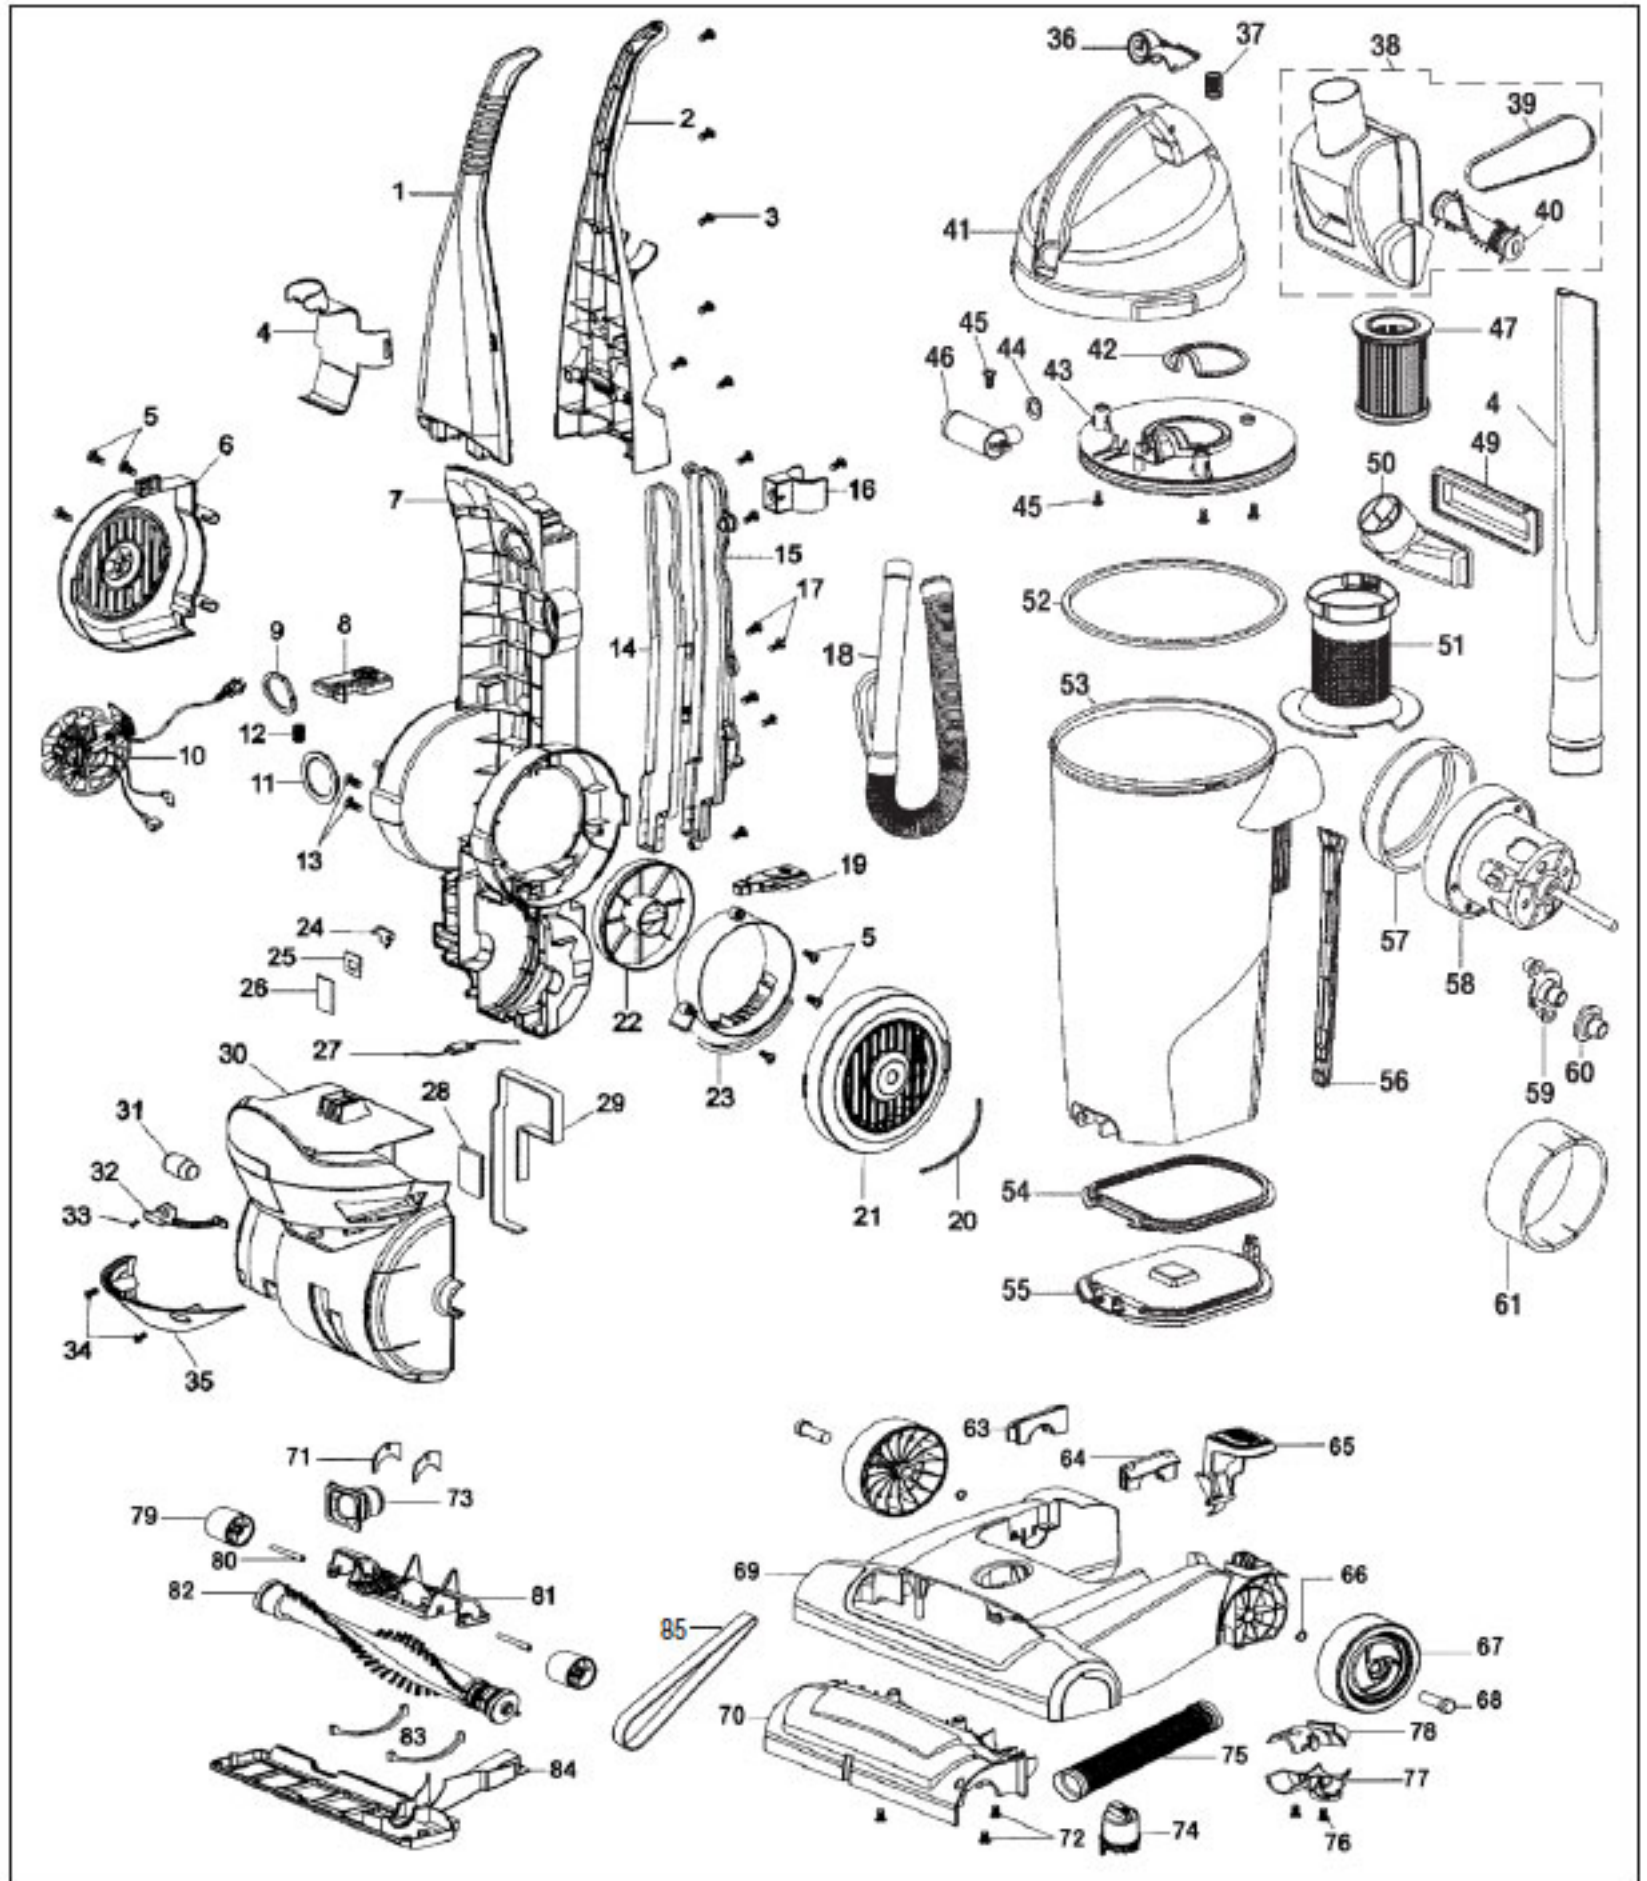

HOOVER Original

ELITE REWIND BAGLESS UPRIGHT

Model U5507-900

Original **HOOVER**

ELITE REWIND BAGLESS UPRIGHT

Model U5507-900

KEY	PART NO.	DESCRIPTION	KEY	PART NO.	DESCRIPTION
1	H-93002065	Handle, Upper	50	H-59157093	Upholstery Nozzle
2	H-93002066	Handle, Lower	51	H-93002097	Frame, Filter
3	H-59134089	Screw	52	H-93002096	Seal, Plate
4	H-93002067	Holder, Accessory	53	H-93002098	Tank, Dust
5	H-93001579	Screw	54	H-93002100	Bottom Dirt Cup Seal
6	H-93002072	Cover, Cord Reel	55	H-93002101	Dirt Cup Door
7	H-93002068	Base, Body	56	H-93002099	Button, Release
8	H-93002071	Button, Cord Reel	57	H-93002104	Packing, Motor Mounting
9	H-93002082	Seal, Tank-Out	58	H-93002105	Motor Assembly
10	H-93002076	Cord Reel Assembly	59	H-93002106	Supporter, Motor
11	H-93002081	Seal, Tank-In	60	H-93002106	Supporter, Motor
12	H-93003077	Spring, Coil	61	H-93002107	Packing, Seal
13	H-93001579	Screw		H-93002108	Packing, Absorbing (Not Shown)
14	H-93002084	Seal, Cover, Black	63	H-93002113	Strap, Head Left
15	H-93002069	Cover, Back	64	H-93002114	Strap, Head Right
16	H-93002075	Holder, Pipe	65	H-93002115	Pedal
17	H-93001579	Screw	66	H-59155119	Washer
18	H-93002110	Hose Assembly, Flexible	67	H-93002112	Wheel
19	H-93002070	Cover, Power Switch	68	H-59155086	Wheel Shaft
20	H-93002086	Seal, Exhaust	69	H-93002111	Cover Assembly, Top
21	H-93002073	Cover, Exhaust Filter	70	H-93002122	Window, Viewing
22	H-59157014	Filter Assembly, Exhaust	71	H-93002123	Seal
23	H-93002074	Guide, Exhaust	72	H-93002128	Screw
24	H-93002080	Switch Assembly	73	H-93002116	Pipe, Guide
25	H-93002083	Seal, Switch	74	H-93002119	Knob, Control
26	H-93002085	Seal, Cord Reel	75	H-59155091	Flexible Hose
27	H-93002078	Connector Assembly	76	H-59155036	Screw
28	H-93002089	Seal, Lamp	77	H-93002118	Holder, Pipe Top
29	H-93002090	Seal, Cover	78	H-93002117	Holder, Pipe Bottom
30	H-93002087	Cover, Body	79	H-59155082	Roller Front
31	H-27313107	Bulb	80	H-93002121	Shaft, Roller
32	H-59155067	Lamp Holder	81	H-93002120	Carriage, Front Wheel
33	H-59155036	Screw	82	H-93002124	Brushroll
34	H-93001579	Screw	83	H-93002126	Seal
35	H-93002088	Cover, Light	84	H-93002125	Bottom Plate
36	H-93002091	Latch	85	H-38528040	Belt
37	H-93002092	Spring, Coil			
38	H-59157029	Nozzle Assembly, Turbine			
39	H-59157045	Belt, Timing (For Turbo Hand Tool)			
40	H-59157035	Brushroll			
41	H-93002093	Cover, Dust			
42	H-93002094	Seal, Cover			
43	H-93002095	Plate, Cover			
44	H-93002103	Seal, Indicator			
45	H-59155036	Screw			
46	H-93002102	Indicator Assembly			
47	H-59157055	Filter Assembly			
48	H-59157086	Crevice Tool			
49	H-93002109	Frame Assembly Brush