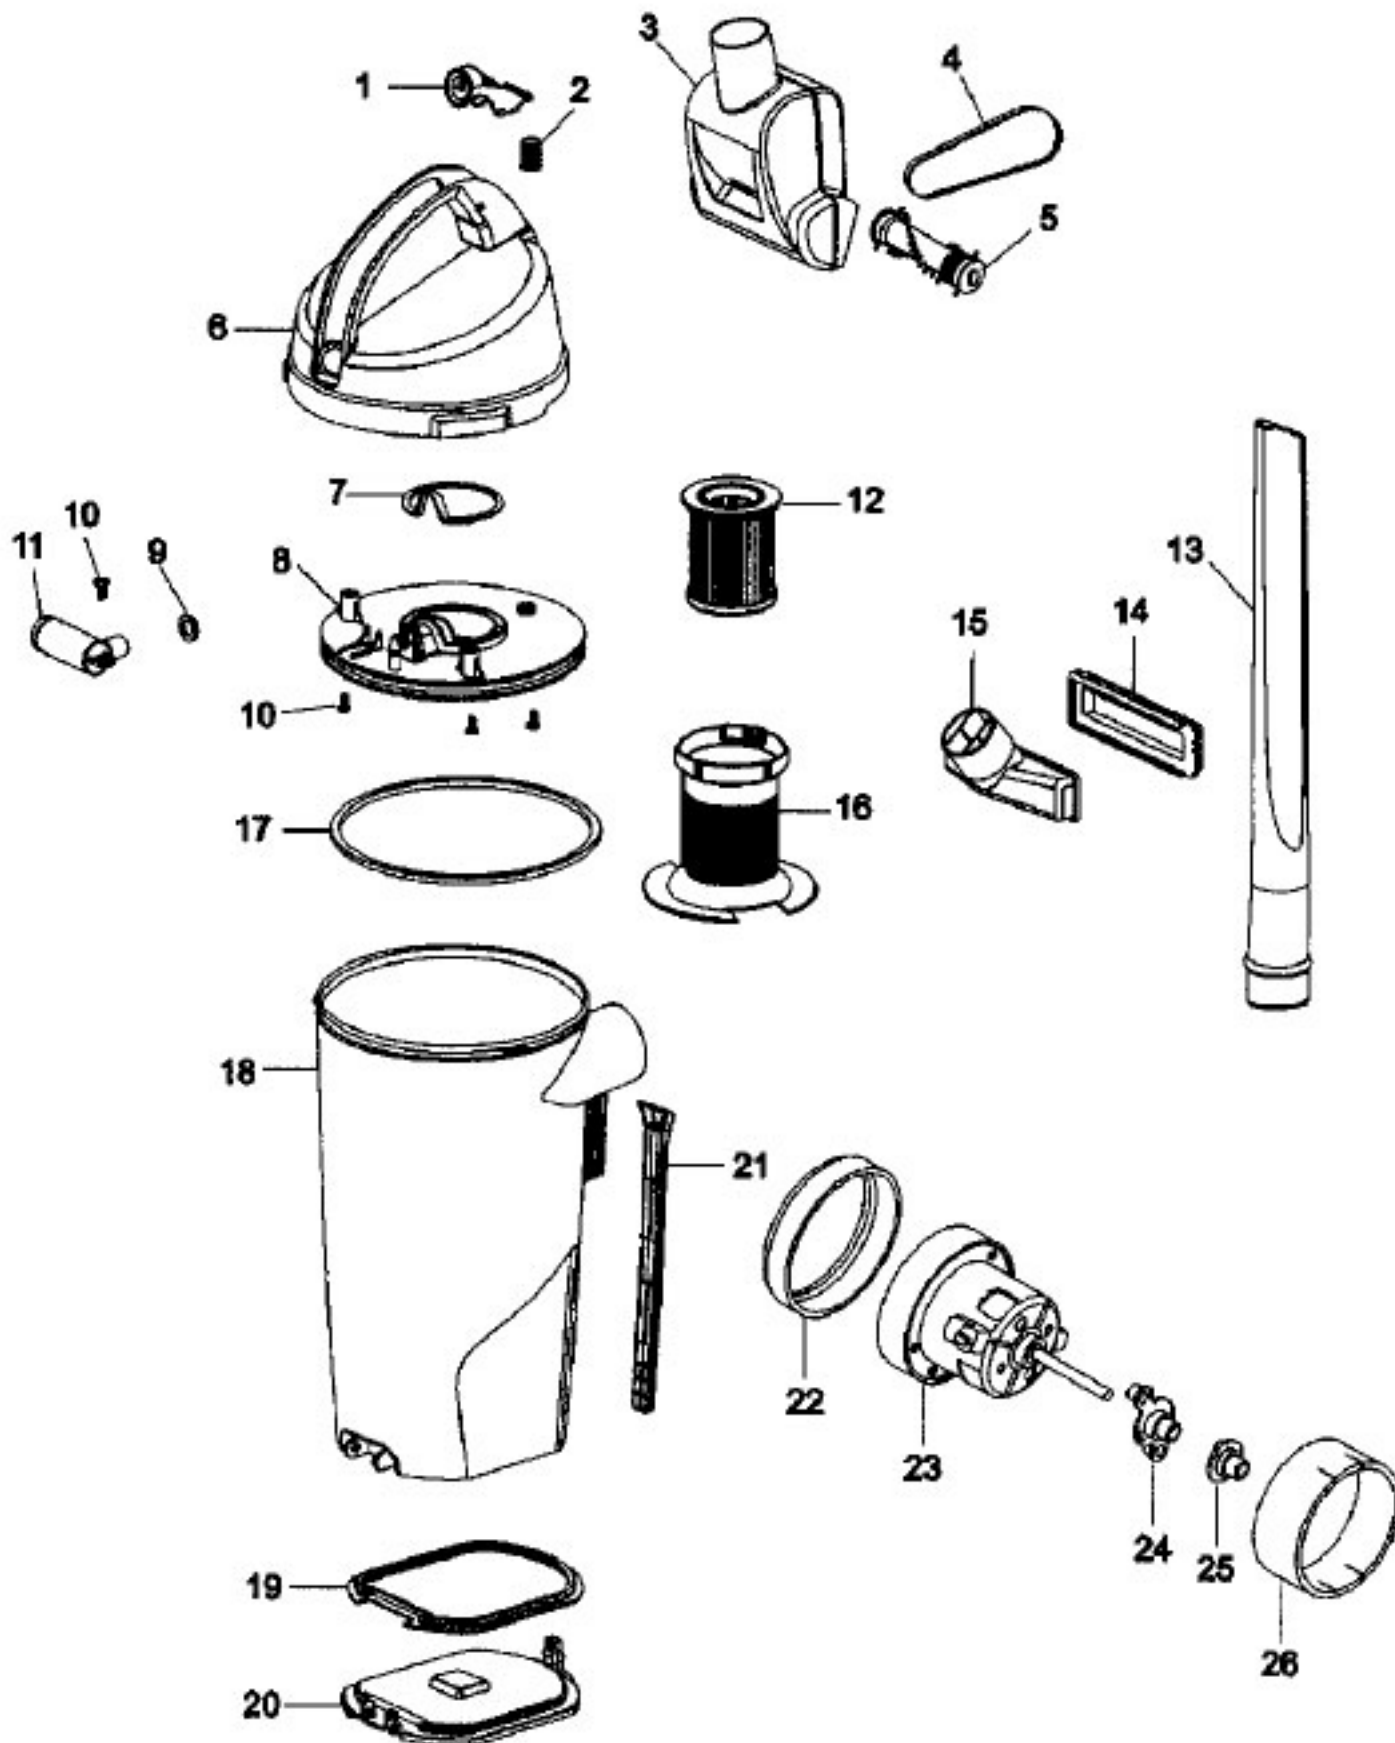

ASSEMBLY SCHEMATIC

PART LISTING

ITEM	PART NUMBER	MODELS TO FIT	PART DESCRIPTION
1	H-93002091	U5507900	DIRT CUP LID LATCH - BRIGHT YELLOW
	H-59157113	U5509900, U5511900, U5512900	DIRT CUP LID LATCH - SANDSTONE GRAY
2	H-93002092	ALL	SPRING - DIRT CUP LATCH
3	H-59157029	U5507900	TURBINE TOOL ASSEMBLY - DARK CHARCOAL
	H-59157111	U5509900, U5512900	TURBINE TOOL ASSEMBLY - BLACK
	H-59157128	U5911900	TURBINE TOOL ASSEMBLY - BLACK
4	H-59157045	ALL	TURBINE TOOL BELT
5	H-59157035	ALL	TURBINE TOOL BRUSH ROLL ASSEMBLY
6	H-93002093	U5507900	DIRT CUP LID - IMPERIAL RED
	H-59157112	U5509900	DIRT CUP LID - FERRARI RED METALLIC
	H-59151729	U5511900	DIRT CUP LID - PURPLE METALLIC
		U5512900	DIRT CUP LID - LAGOON BLUE METALLIC
7	H-93002094	ALL	DIRT CUP LID SEAL
8	H-93002095	U5507900, U5509900	DIRT CUP LID PLATE
	H-59157133	U5511900	DIRT CUP LID PLATE
		U5512900	DIRT CUP LID PLATE
9	H-93002103	ALL	INDICATOR SEAL
10	H-59157036	ALL	SCREW - 3MM X 16MM
11	H-93002102	ALL	INDICATOR ASSEMBLY
12	H-59157055	ALL	FILTER ASSEMBLY - DIRT CUP
13	H-59157086	ALL	CREVICE TOOL - BLACK
14	H-93002109	ALL	BRUSH ASSEMBLY FRAME
15	H-59157093	ALL	UPHOLSTERY TOOL - BLACK
16	H-93002097	U5507900	FILTER FRAME - BRIGHT YELLOW
	H-59157114	U5509900, U5511900, U5512900	FILTER FRAME - SANDSTONE GRAY
17	H-93002096	ALL	DIRT CUP LID SEAL
18	H-93002098	ALL	DIRT CUP / DUST TANK - CLEAR
19	H-93002100	ALL	DIRT CUP BOTTOM SEAL
20	H-93002101	ALL	DIRT CUP DOOR
21	H-93002099	ALL	DIRT CUP DOOR RELEASE BUTTON
22	H-93002104	ALL	MOTOR MOUNT
23	H-93002105	U5507900	MOTOR ASSEMBLY
	H-59157138	U5509900, U5511900, U5512900	MOTOR ASSEMBLY
24	H-93002106	ALL	MOTOR SUPPORT
25	H-93002107	ALL	MOTOR SEAL
26	H-93002108	ALL	MOTOR - FOAM SOUND ABSORBER