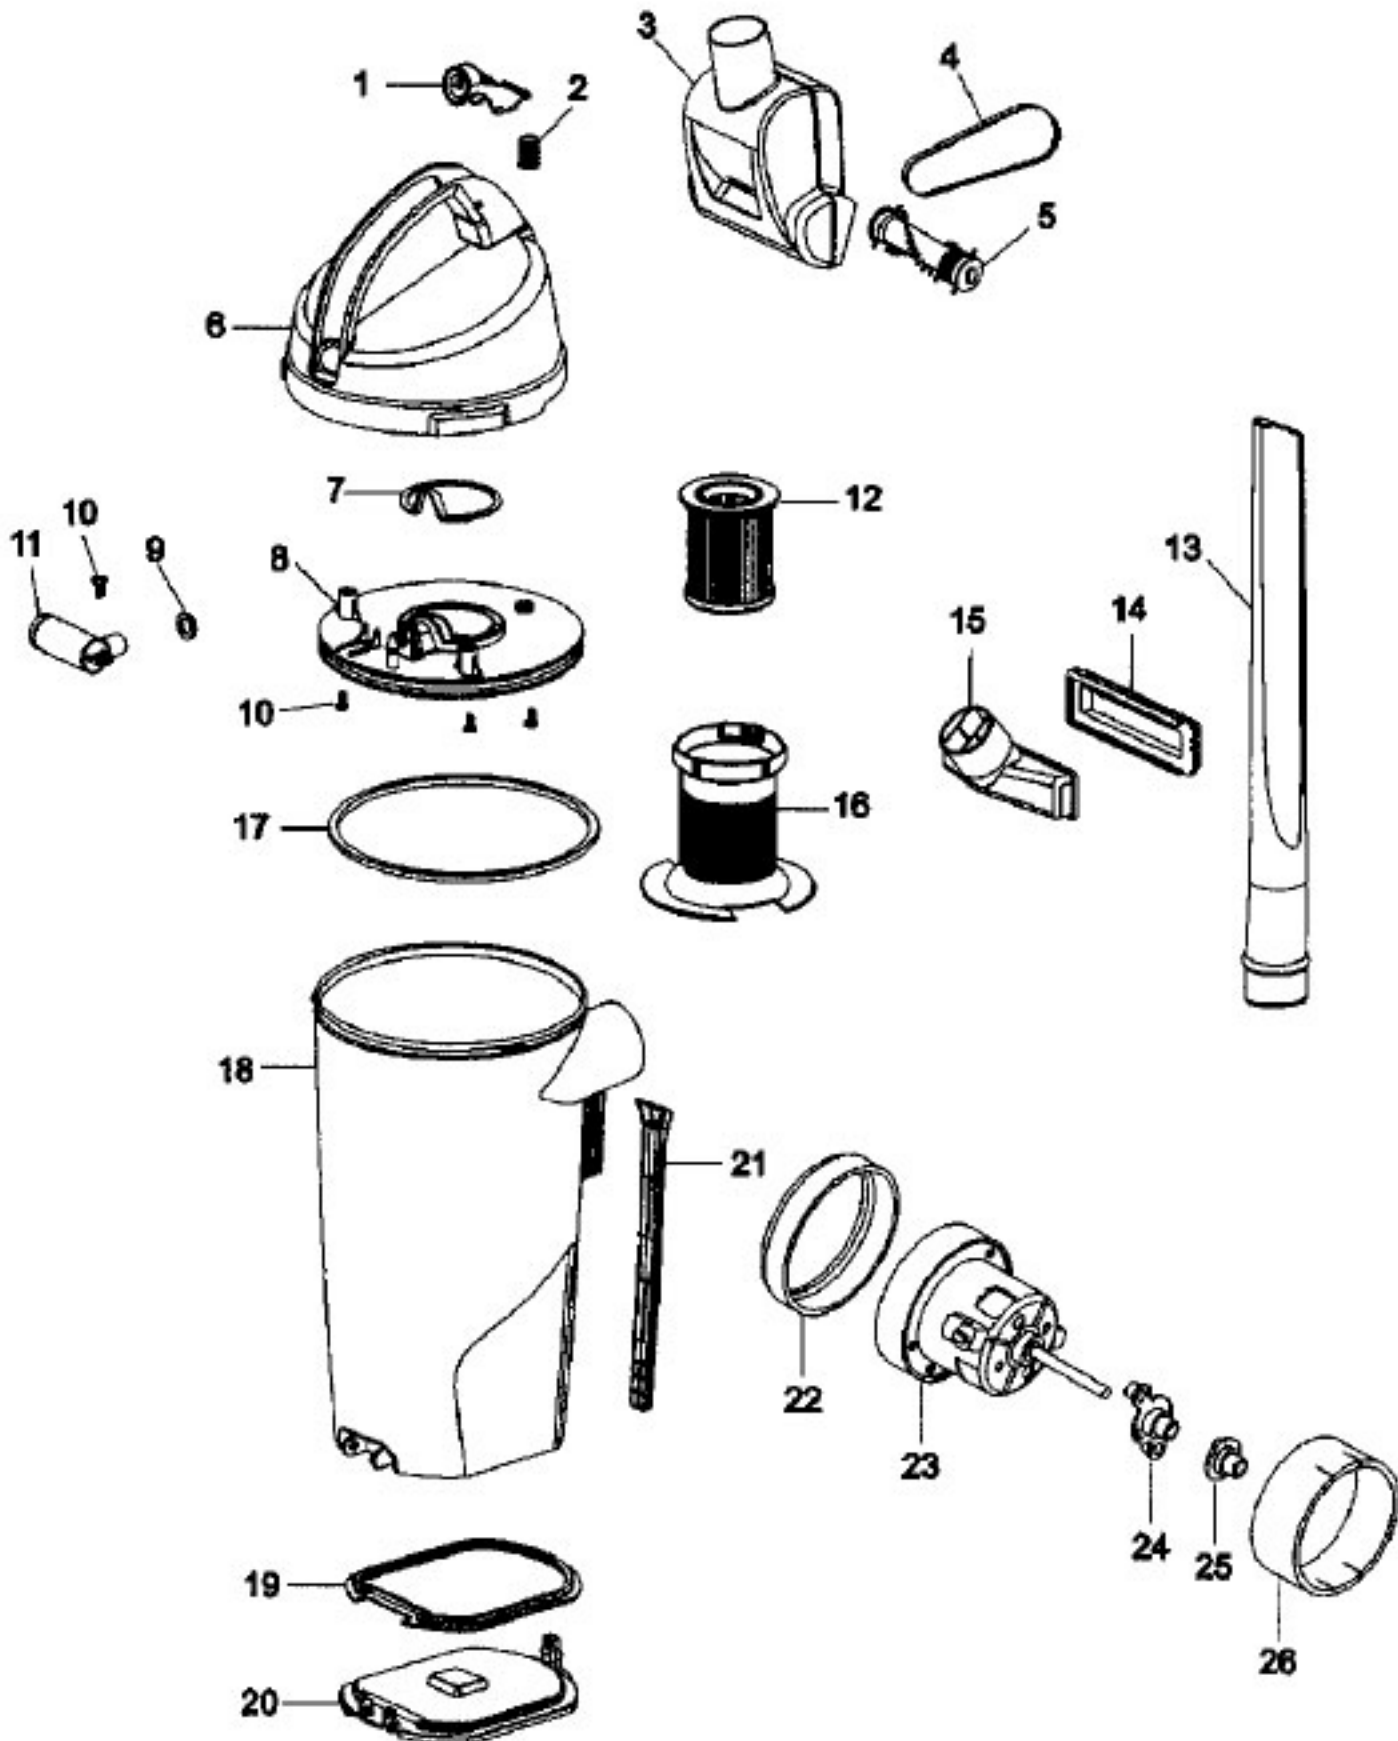

ASSEMBLY SCHEMATIC

PART LISTING

ITEM	PART NUMBER	MODELS TO FIT	PART DESCRIPTION
1	H-93002091	U5507900	DIRT CUP LID LATCH - BRIGHT YELLOW
	H-59157113	U5509900, U5511900, U5512900	DIRT CUP LID LATCH - SANDSTONE GRAY
2	H-93002092	ALL	SPRING - DIRT CUP LATCH
3	H-59157029	U5507900	TURBINE TOOL ASSEMBLY - DARK CHARCOAL
	H-59157111	U5509900, U5512900	TURBINE TOOL ASSEMBLY - BLACK
	H-59157128	U5911900	TURBINE TOOL ASSEMBLY - BLACK
4	H-59157045	ALL	TURBINE TOOL BELT
5	H-59157035	ALL	TURBINE TOOL BRUSH ROLL ASSEMBLY
6	H-93002093	U5507900	DIRT CUP LID - IMPERIAL RED
	H-59157112	U5509900	DIRT CUP LID - FERRARI RED METALLIC
	H-59151729	U5511900	DIRT CUP LID - PURPLE METALLIC
		U5512900	DIRT CUP LID - LAGOON BLUE METALLIC
7	H-93002094	ALL	DIRT CUP LID SEAL
8	H-93002095	U5507900, U5509900	DIRT CUP LID PLATE
	H-59157133	U5511900	DIRT CUP LID PLATE
		U5512900	DIRT CUP LID PLATE
9	H-93002103	ALL	INDICATOR SEAL
10	H-59157036	ALL	SCREW - 3MM X 16MM
11	H-93002102	ALL	INDICATOR ASSEMBLY
12	H-59157055	ALL	FILTER ASSEMBLY - DIRT CUP
13	H-59157086	ALL	CREVICE TOOL - BLACK
14	H-93002109	ALL	BRUSH ASSEMBLY FRAME
15	H-59157093	ALL	UPHOLSTERY TOOL - BLACK
16	H-93002097	U5507900	FILTER FRAME - BRIGHT YELLOW
	H-59157114	U5509900, U5511900, U5512900	FILTER FRAME - SANDSTONE GRAY
17	H-93002096	ALL	DIRT CUP LID SEAL
18	H-93002098	ALL	DIRT CUP / DUST TANK - CLEAR
19	H-93002100	ALL	DIRT CUP BOTTOM SEAL
20	H-93002101	ALL	DIRT CUP DOOR
21	H-93002099	ALL	DIRT CUP DOOR RELEASE BUTTON
22	H-93002104	ALL	MOTOR MOUNT
23	H-93002105	U5507900	MOTOR ASSEMBLY
	H-59157138	U5509900, U5511900, U5512900	MOTOR ASSEMBLY
24	H-93002106	ALL	MOTOR SUPPORT
25	H-93002107	ALL	MOTOR SEAL
26	H-93002108	ALL	MOTOR - FOAM SOUND ABSORBER