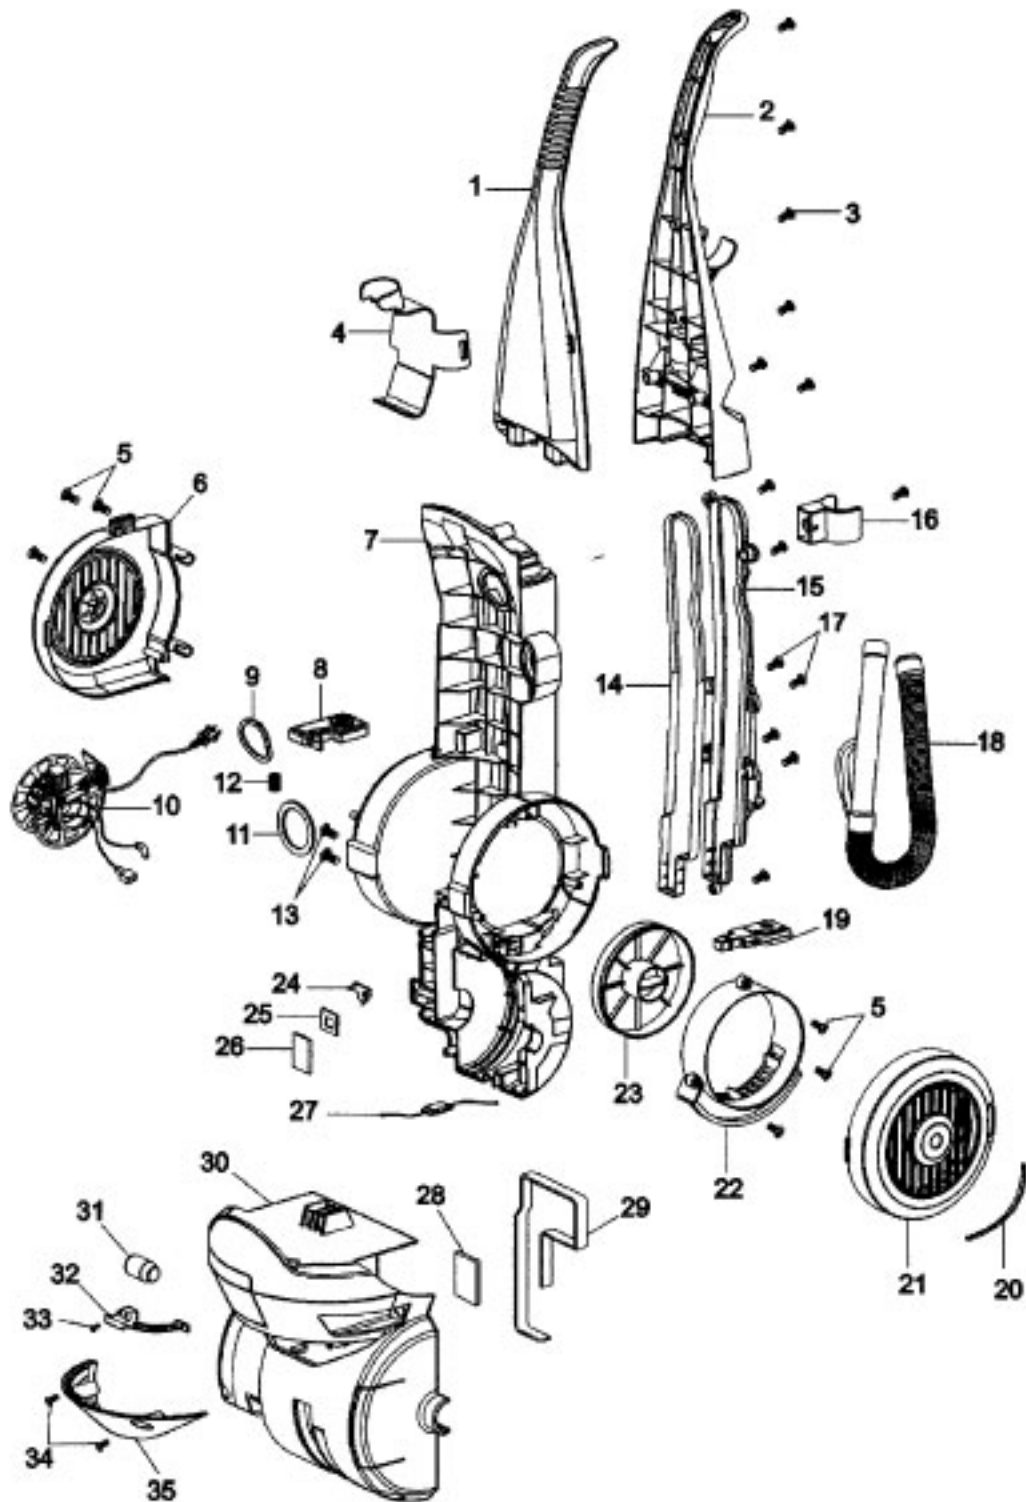

ASSEMBLY SCHEMATIC

ITEM	PART NUMBER	MODELS TO FIT	PART DESCRIPTION
1	H-93002065	U5507900	UPPER HANDLE / FRONT - IMPERIAL RED
	H-59157109	U5509900	UPPER HANDLE / FRONT - FERRARI RED METALLIC
	H-59157127	U5511900	UPPER HANDLE / FRONT - PURPLE METALLIC
		U5512900	UPPER HANDLE / FRONT - LAGOON BLUE METALLIC
2	H-93002066	U5507900, U5509900, U5511900	UPPER HANDLE / BACK - BLACK
3	H-59134089	ALL	BODY SCREW - 20MM X 40MM
4	H-93002067	U5507900, U5509900, U5511900	ACCESSORY HOLDER - MAGNESIUM GRAY
		U5512900	ACCESSORY HOLDER - MAGNESIUM GRAY
5	H-93001579	ALL	SCREW - 4MM X 16MM - ZINC PLATED
6	H-93002072	U5507900	CORD REEL COVER - IMPERIAL RED
	H-59157107	U5509900	CORD REEL COVER - FERRARI RED METALLIC
	H-59157125	U5511900	CORD REEL COVER - PURPLE METALLIC
		U5512900	CORD REEL COVER - LAGOON BLUE METALLIC
7	H-93002068	ALL	BODY BASE / BACK PANEL - BLACK
8	H-93002071	U5507900	CORD REEL BUTTON - BRIGHT YELLOW
	H-59157106	U5509900, U5511900, U5512900	CORD REEL BUTTON - SANDSTONE GRAY
9	H-93002082	ALL	CORD REEL SEAL - TANK OUT
10	H-93002076	ALL	CORD REEL ASSEMBLY
11	H-93002081	ALL	CORD REEL SEAL - TANK IN
12	H-93002077	ALL	COIL SPRING
13	H-93001579	ALL	SCREW - 4MM X 16MM - ZINC PLATED
14	H-93002084	ALL	BACK COVER SEAL
15	H-93002069	ALL	BACK COVER
16	H-93002075	ALL	UPPER HOSE HOLDER
17	H-93001579	ALL	SCREW - 4MM X 16MM - ZINC PLATED
18	H-93002110	ALL	FLEXIBLE HOSE ASSEMBLY - BLACK
19	H-93002070	ALL	POWER SWITCH COVER - BRIGHT YELLOW
20	H-93002086	ALL	EXHAUST SEAL
21	H-93002073	U5507900	EXHAUST FILTER COVER - IMPERIAL RED
	H-59157108	U5509900	EXHAUST FILTER COVER - FERRARI RED METALLIC