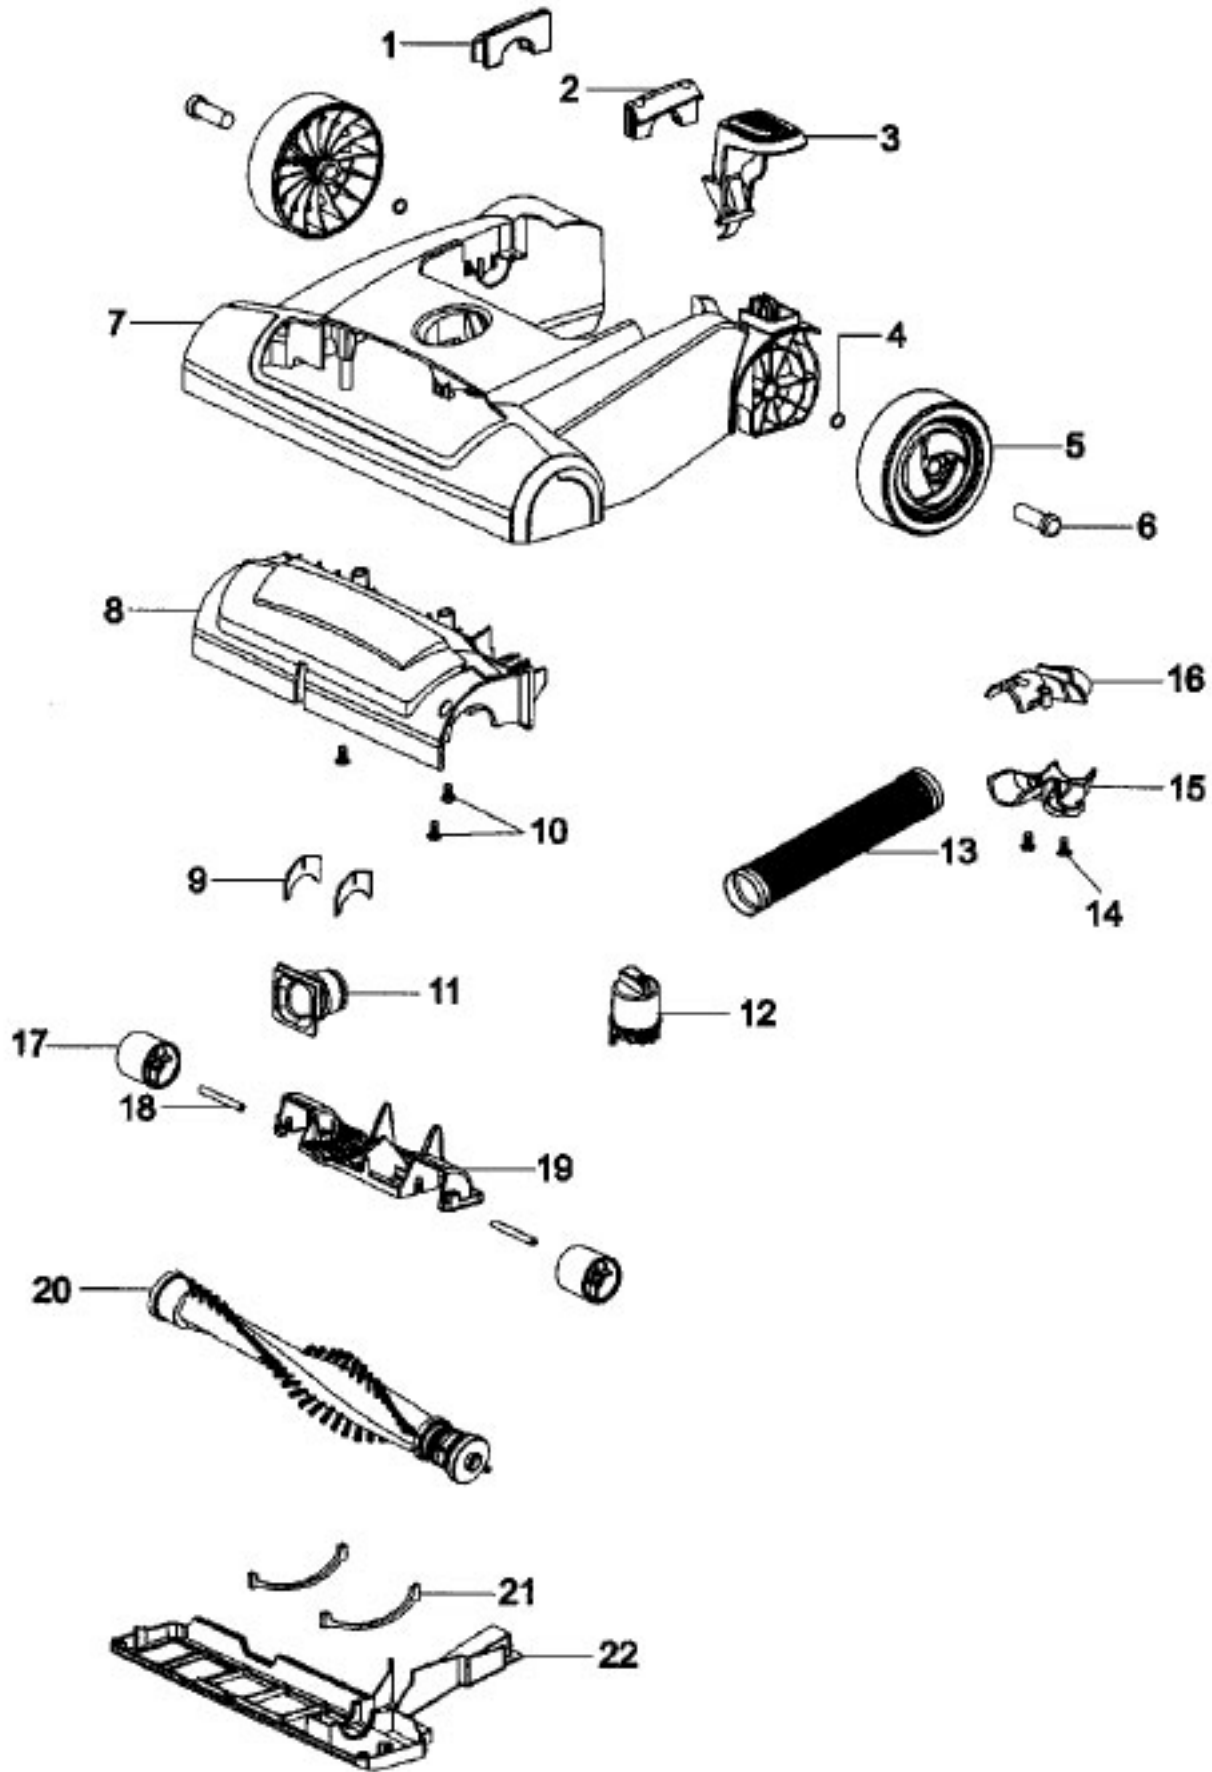

ASSEMBLY SCHEMATIC

PART LISTING /

ITEM	PART NUMBER	MODELS TO FIT	PART DESCRIPTION
1	H-93002113	U5507900, U5509900	PIVOT CLAMP / LEFT - IMPERIAL RED
	H-59157132	U5511900	PIVOT CLAMP / LEFT - PURPLE METALLIC
		U5512900	PIVOT CLAMP / LEFT - LAGOON BLUE METALLIC
2	H-93002114	U5507900, U5509900	PIVOT CLAMP / RIGHT - IMPERIAL RED
	H-59157131	U5511900	PIVOT CLAMP / RIGHT - PURPLE METALLIC
		U5512900	PIVOT CLAMP / RIGHT - LAGOON BLUE METALLIC
3	H-93002115	U5507900	RELEASE PEDAL - BRIGHT YELLOW
	H-59157116	U5509900, U5511900, U5512900	RELEASE PEDAL - SANDSTONE GRAY
4	H-59155119	ALL	E-CLIP
5	H-93002112	ALL	REAR WHEEL - BLACK
6	H-59155086	ALL	REAR WHEEL SHAFT
7	H-93002111	U5507900	NOZZLE COVER ASSEMBLY - IMPERIAL RED
	H-59157115	U5509900	NOZZLE COVER ASSEMBLY - FERRARI RED
	H-59157130	U5511900	NOZZLE COVER ASSEMBLY - PURPLE METALLIC
		U5512900	NOZZLE COVER ASSEMBLY - LAGOON BLUE
8	H-93002122	ALL	BRUSH VIEW WINDOW - CLEAR
9	H-93002123	ALL	NOZZLE HOUSING SEAL
10	H-93002128	ALL	SCREW - SELF TAPPING M3 X 8
11	H-93002116	ALL	LOWER HOSE GUIDE
12	H-93002119	U5507900	HEIGHT ADJUST KNOB - BRIGHT YELLOW
	H-59157117	U5509900, U5511900, U5512900	HEIGHT ADJUST KNOB - SANDSTONE GRAY
13	H-59155091	ALL	LOWER HOSE
14	H-59157036	ALL	SCREW - SELF TAPPING - 3MM X 16MM
15	H-93002118	ALL	LOWER HOSE HOLDER - BOTTOM
16	H-93002117	ALL	LOWER HOSE HOLDER - TOP
17	H-59155082	ALL	FRONT ROLLER WHEEL
18	H-93002121	ALL	FRONT ROLLER WHEEL SHAFT
19	H-93002120	ALL	FRONT ROLLER LIFTER
20	H-48414115	U5507900	BRUSH ROLL ASSEMBLY - BRIGHT YELLOW
	H-93002124	U5509900, U5511900, U5512900	BRUSH ROLL ASSEMBLY - SANDSTONE GRAY
21	H-93002126	ALL	NOZZLE GUARD SEAL
22	H-93002125	ALL	NOZZLE GUARD ASSEMBLY
	H-38528040	ALL	BELT