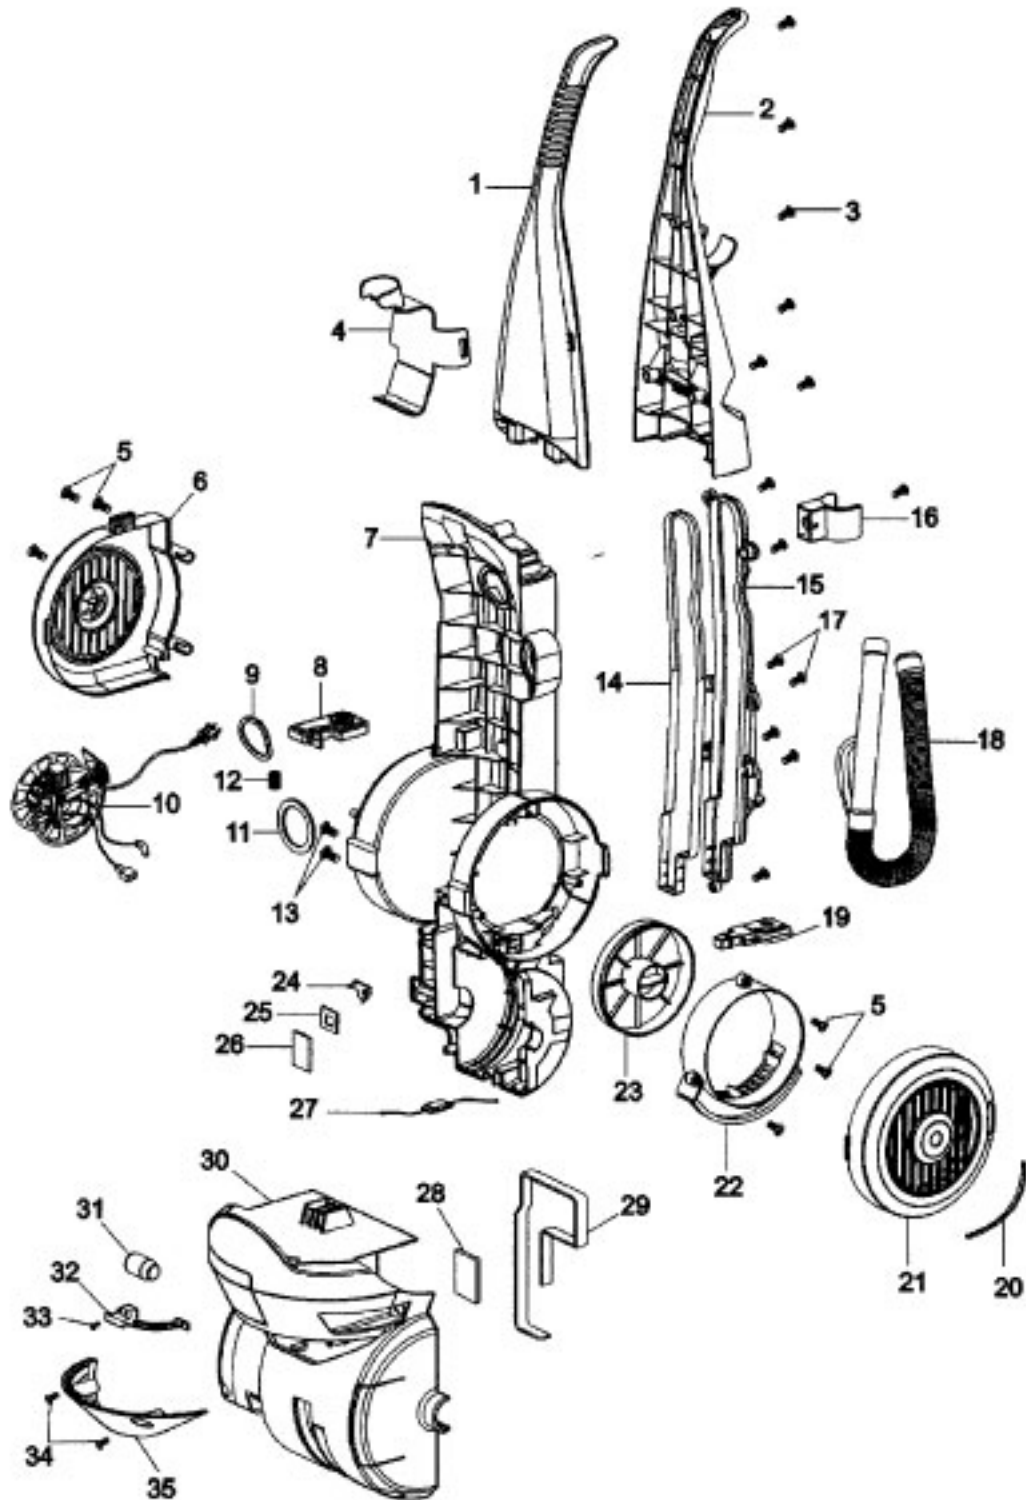

## ASSEMBLY SCHEMATIC

ITEM	PART NUMBER	MODELS TO FIT	PART DESCRIPTION
1	H-93002065	U5507900	UPPER HANDLE / FRONT - IMPERIAL RED
	H-59157109	U5509900	UPPER HANDLE / FRONT - FERRARI RED METALLIC
	H-59157127	U5511900	UPPER HANDLE / FRONT - PURPLE METALLIC
		U5512900	UPPER HANDLE / FRONT - LAGOON BLUE METALLIC
2	H-93002066	U5507900, U5509900, U5511900	UPPER HANDLE / BACK - BLACK
3	H-59134089	ALL	BODY SCREW - 20MM X 40MM
4	H-93002067	U5507900, U5509900, U5511900	ACCESSORY HOLDER - MAGNESIUM GRAY
		U5512900	ACCESSORY HOLDER - MAGNESIUM GRAY
5	H-93001579	ALL	SCREW - 4MM X 16MM - ZINC PLATED
6	H-93002072	U5507900	CORD REEL COVER - IMPERIAL RED
	H-59157107	U5509900	CORD REEL COVER - FERRARI RED METALLIC
	H-59157125	U5511900	CORD REEL COVER - PURPLE METALLIC
		U5512900	CORD REEL COVER - LAGOON BLUE METALLIC
7	H-93002068	ALL	BODY BASE / BACK PANEL - BLACK
8	H-93002071	U5507900	CORD REEL BUTTON - BRIGHT YELLOW
	H-59157106	U5509900, U5511900, U5512900	CORD REEL BUTTON - SANDSTONE GRAY
9	H-93002082	ALL	CORD REEL SEAL - TANK OUT
10	H-93002076	ALL	CORD REEL ASSEMBLY
11	H-93002081	ALL	CORD REEL SEAL - TANK IN
12	H-93002077	ALL	COIL SPRING
13	H-93001579	ALL	SCREW - 4MM X 16MM - ZINC PLATED
14	H-93002084	ALL	BACK COVER SEAL
15	H-93002069	ALL	BACK COVER
16	H-93002075	ALL	UPPER HOSE HOLDER
17	H-93001579	ALL	SCREW - 4MM X16MM - ZINC PLATED
18	H-93002110	ALL	FLEXIBLE HOSE ASSEMBLY - BLACK
19	H-93002070	ALL	POWER SWITCH COVER - BRIGHT YELLOW
20	H-93002086	ALL	EXHAUST SEAL
21	H-93002073	U5507900	EXHAUST FILTER COVER - IMPERIAL RED
	H-59157108	U5509900	EXHAUST FILTER COVER - FERRARI RED METALLIC