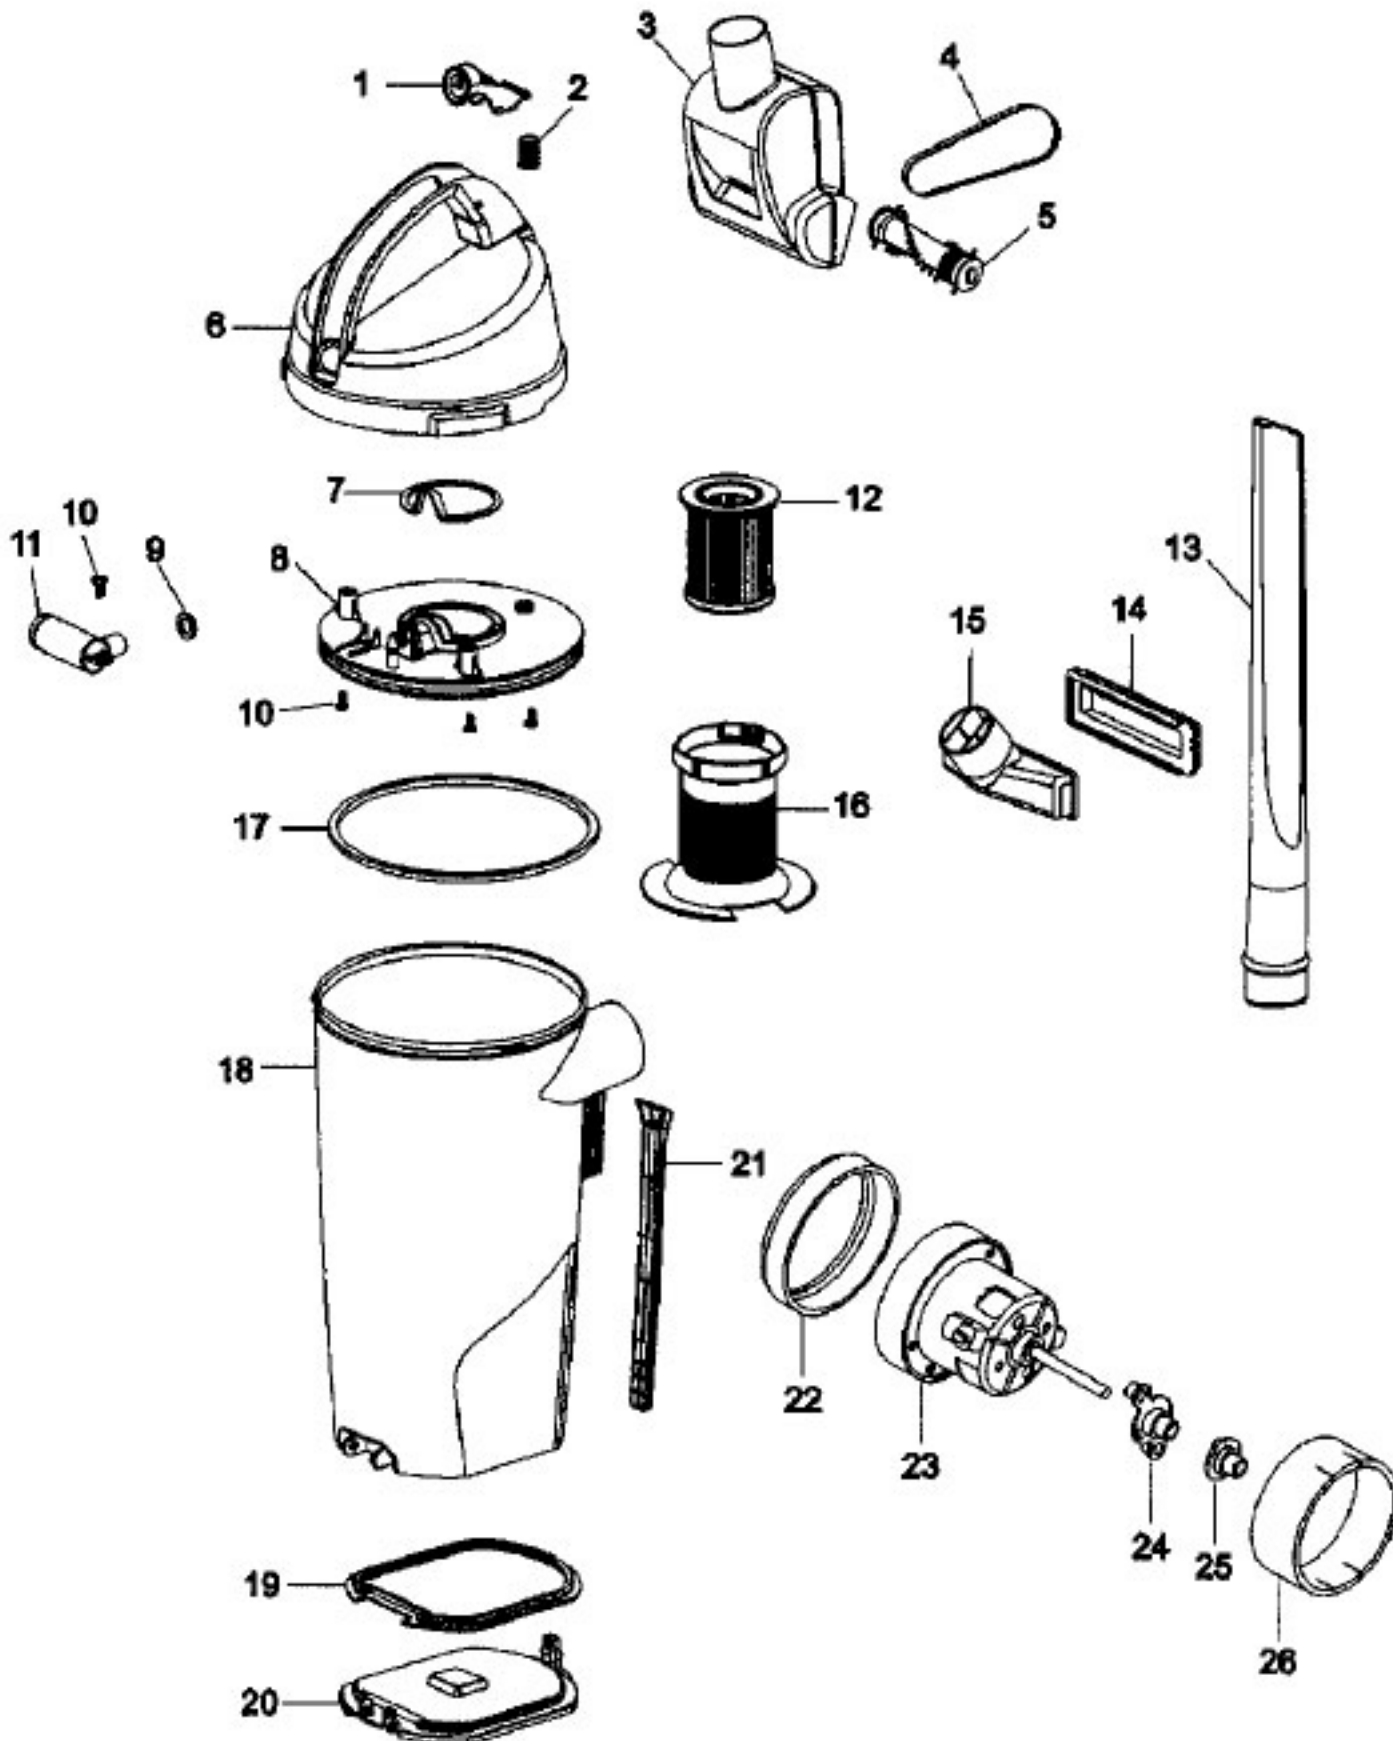

ASSEMBLY SCHEMATIC

PART LISTING

ITEM	PART NUMBER	MODELS To FIT	PART DESCRIPTION
1	H-93002091	U5507900	DIRT CUP LID LATCH - BRIGHT YELLOW
	H-59157113	U5509900, U5511900, U5512900	DIRT CUP LID LATCH - SANDSTONE GRAY
2	H-93002092	ALL	SPRING - DIRT CUP LATCH
3	H-59157029	U5507900	TURBINE TOOL ASSEMBLY - DARK CHARCOAL
	H-59157111	U5509900, U5512900	TURBINE TOOL ASSEMBLY - BLACK
	H-59157128	U5911900	TURBINE TOOL ASSEMBLY - BLACK
4	H-59157045	ALL	TURBINE TOOL BELT
5	H-59157035	ALL	TRUBINE TOOL BRUSH ROLL ASSEMBLY
6	H-93002093	U5507900	DIRT CUP LID - IMPERIAL RED
	H-59157112	U5509900	DIRT CUP LID - FERRARI RED METALLIC
	H-59151729	U5511900	DIRT CUP LID - PURPLE METALLIC
		U5512900	DIRT CUP LID - LAGOON BLUE METALLIC
7	H-93002094	ALL	DIRT CUP LID SEAL
8	H-93002095	U5507900, U5509900	DIRT CUP LID PLATE
	H-59157133	U5511900	DIRT CUP LID PLATE
		U5512900	DIRT CUP LID PLATE
9	H-93002103	ALL	INDICATOR SEAL
10	H-59157036	ALL	SCREW - 3MM X 16MM
11	H-93002102	ALL	INDICATOR ASSEMBLY
12	H-59157055	ALL	FILTER ASSEMBLY - DIRT CUP
13	H-59157086	ALL	CREVICE TOOL - BLACK
14	H-93002109	ALL	BRUSH ASSEMBLY FRAME
15	H-59157093	ALL	UPHOLSTERY TOOL - BLACK
16	H-93002097	U5507900	FILTER FRAME - BRIGHT YELLOW
	H-59157114	U5509900, U5511900, U5512900	FILTER FRAME - SANDSTONE GRAY
17	H-93002096	ALL	DIRT CUP LID SEAL
18	H-93002098	ALL	DIRT CUP / DUST TANK - CLEAR
19	H-93002100	ALL	DIRT CUP BOTTOM SEAL
20	H-93002101	ALL	DIRT CUP DOOR
21	H-93002099	ALL	DIRT CUP DOOR RELEASE BUTTON
22	H-93002104	ALL	MOTOR MOUNT
23	H-93002105	U5507900	MOTOR ASSEMBLY
	H-59157138	U5509900, U5511900, U5512900	MOTOR ASSEMBLY
24	H-93002106	ALL	MOTOR SUPPORT
25	H-93002107	ALL	MOTOR SEAL
26	H-93002108	ALL	MOTOR - FOAM SOUND ABSORBER