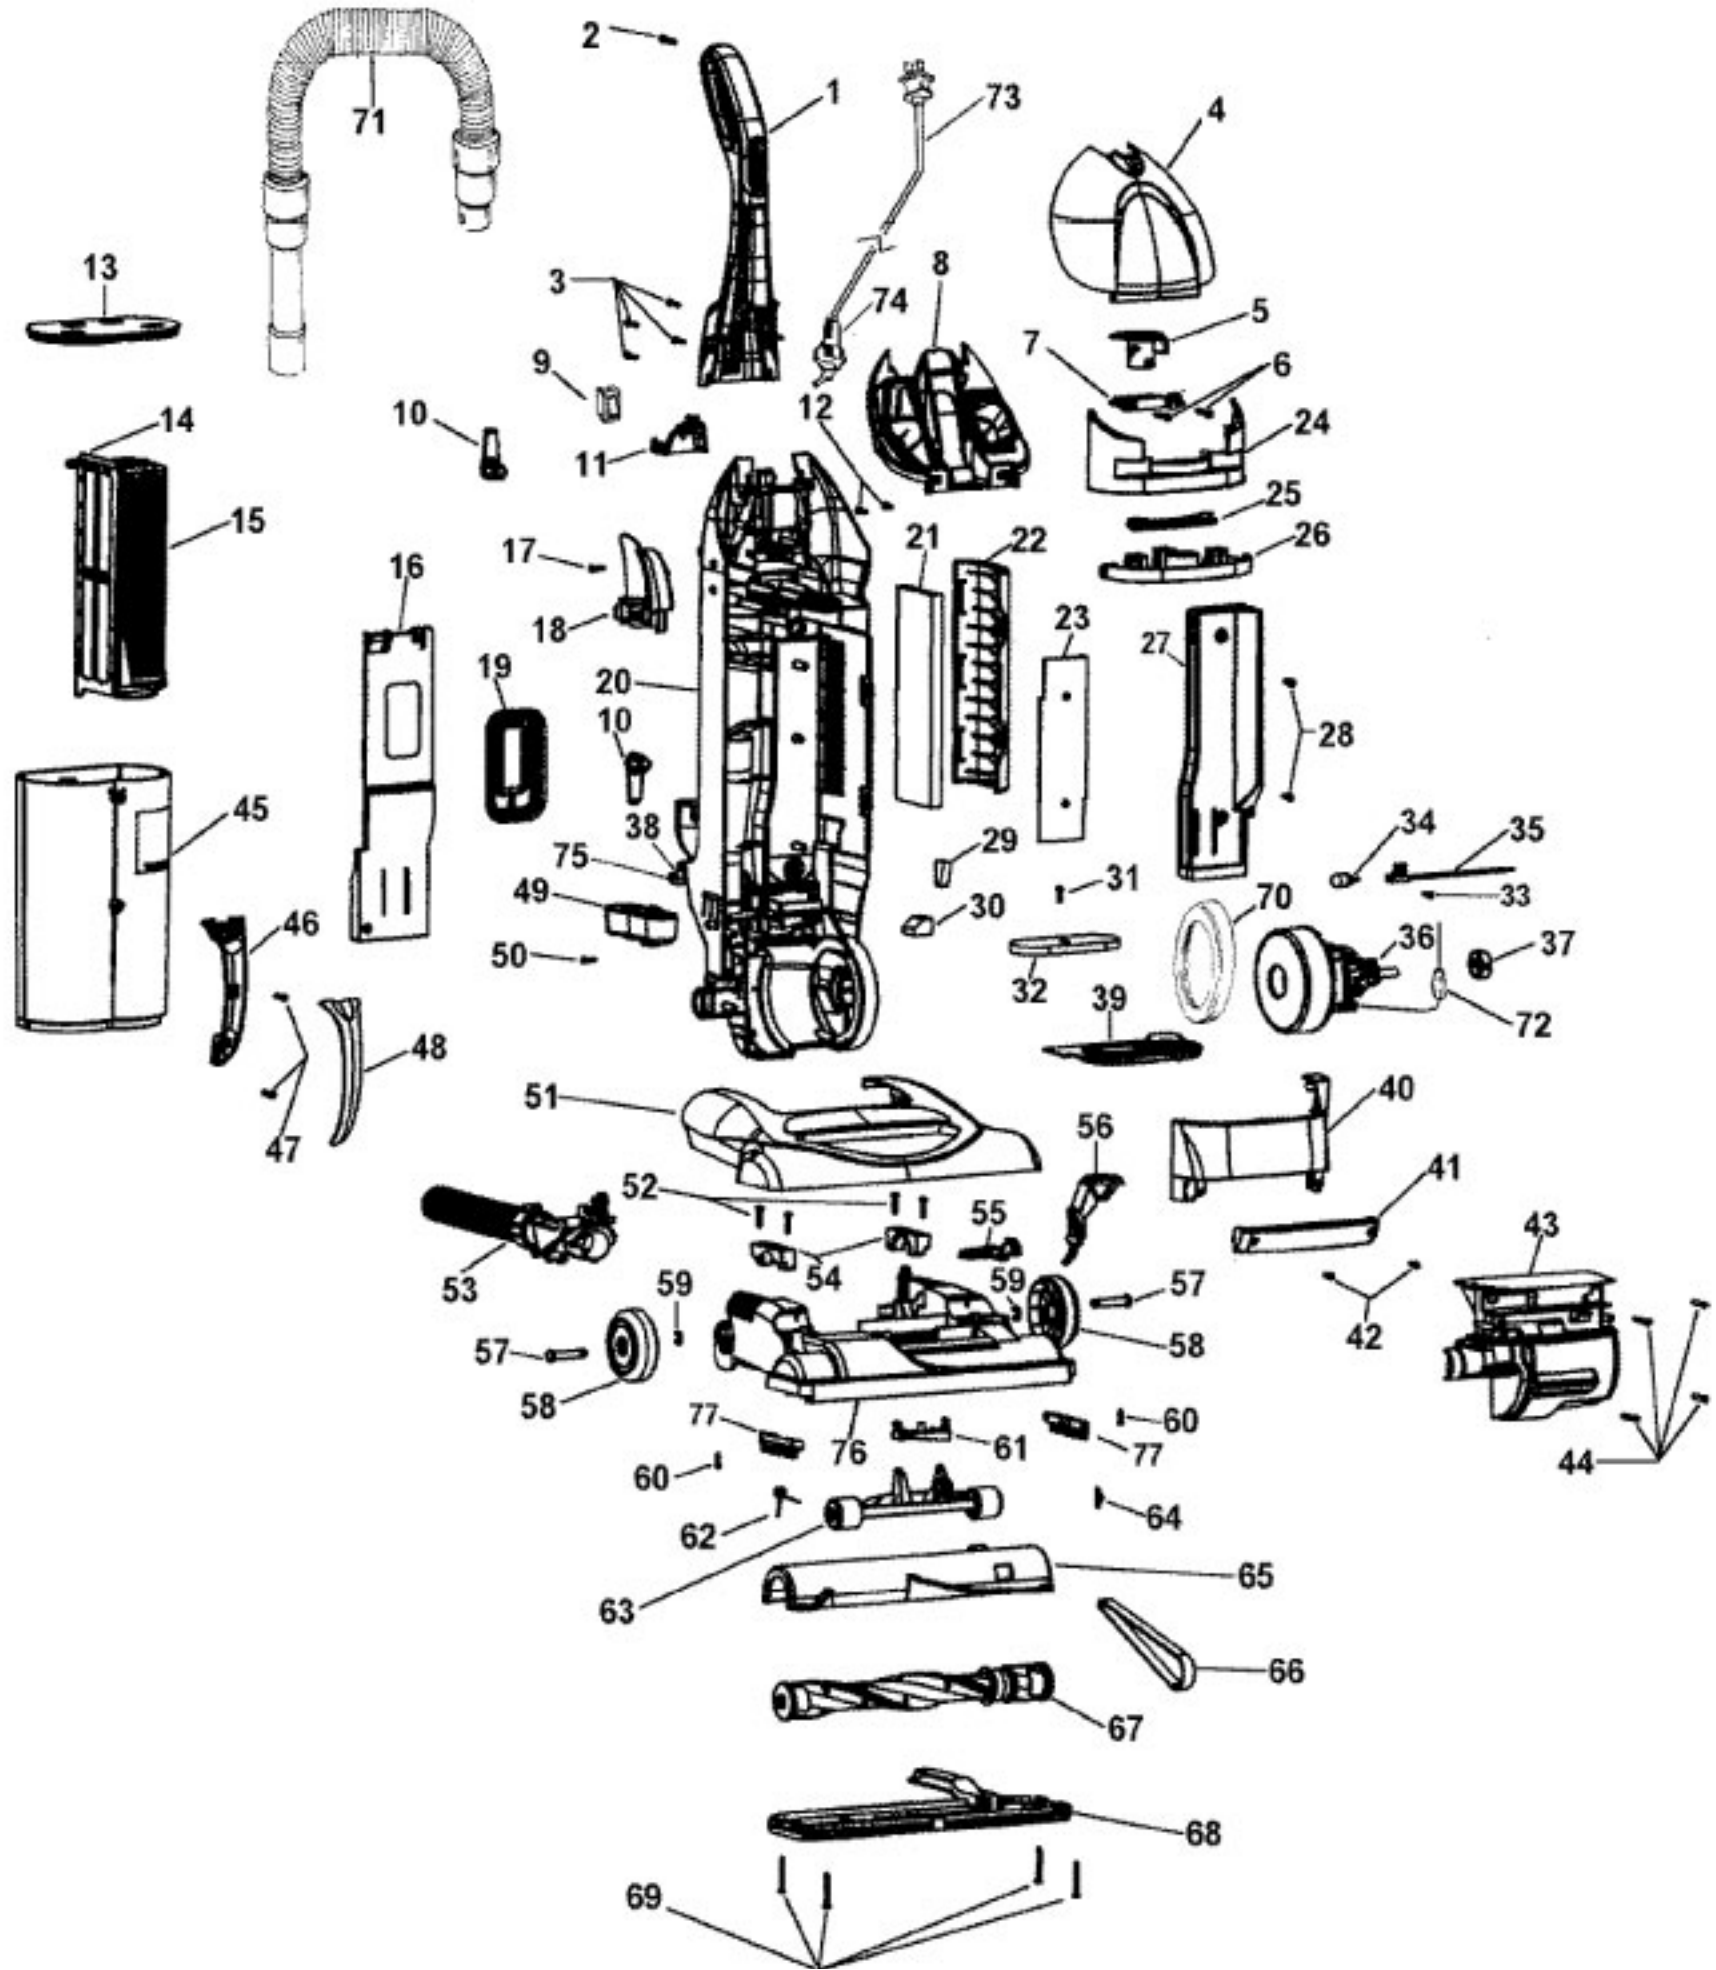

# HOOVER U57009RM Owner's Manual

[Shop genuine replacement parts for HOOVER  
U57009RM](#)

[Find Your HOOVER Vacuum Cleaner Parts - Select From 1456 Models](#)

----- Manual continues below part list -----

Model Number: U57009RM

BOM/Serial #: U57009RM

Graphic Title: MOTOR, HANDLE, HOSE, BAGHOUSING, HANDLE

Image	Key	Part Number	Description	Substitution	Qty.
1	1	39466069	UPPER HANDLE-ABE		1
1	2	21447236	SCREW		1
1	3	21447072	SCREW		1
1	4	37257263	Tool Door-WTBGL		1
1	4	37257254	TOOL DOOR-WT BGLS		1
1	5	38562007	LID LATCH CAM-ABR		1
1	6	21447242	SCREW-SELF TAPPING		2
1	7	36155013	LATCH SLEEVE-ABE		1
1	8	36433146	TOOL HOLDER W/THT-ABE		1
1	8	36433149	Tool Holder-WTBGL		1
1	9	28161067	SWITCH-WT-.025 TERM		1
1	10	3944201P	CORD WRAP		1
1	11	36923004	SWITCH ROD SUPPORT-ABE		1
1	12	21447246	SCREW-SV 3.125"		2
1	13	37249042	DIRT CUP LID-ABE		1
1	14	36426063	PRE-FILTER CART-ABR		1
1	15	40140201	CARTRIDGE FILTER (4)		1
1	16	37258121	WIRE CHANNEL COVER-ABE		1
1	17	21447242	SCREW-SELF TAPPING		1
1	18	36433148	WAND/HOSE HOLDER-UPPER-ABE		1
1	19	38783027	INLET SEAL-AG		1
1	20	42259027	DIRT CUP HSG-WT BGLS		1
1	21	40110006	FINAL FILTER PK		1
1	22	37257289	FINAL FILTER DOOR-AFX		1
1	23	34172013	MUFFLER FOAM		1
1	24	37258158	LATCH COVER SHROUD		1
1	24	37258049	Latch Cover Shroud		1
1	24	37258144	Latch Cover Shroud		1
1	24	37258166	LATCH CV SHROUD-AEF		1
1	24	42262091	Latch Cover Shroud		1
1	25	37258139	Cam Slot Cap-AG		1
1	25	37258175	CAM SLOT CAP-ACX		1
1	25	37258167	CAM SLOT CAP-AEF		1
1	25	37258159	CAM SLOT CAP-AFB		1
1	25	37258126	Cam Slot Cap-WT BGL S		1

Image	Key	Part Number	Description	Substitution	Qty.
1	90	38634078	EXTENSION TUBE-AG		2
1	90	38617029	CREVICE TOOL-ABR		1
1	90	43414142	FLOOR BRUSH ASSM-AG-		1
1	90	43414162	DUSTING BRUSH-ABR-U5	43414174	1
1	90	43434043	HOSE-DLX-20'-ST-WTBL		1
1	90	40200013	TURBINE HAND TOOL		1
1	90	38617027	CREVICE TOOL-ABR		1
1	996	56511B39	Owner Manual-WTBGLS		1
1	996	56511B02	Owner Manual-u576190	56511B40	1