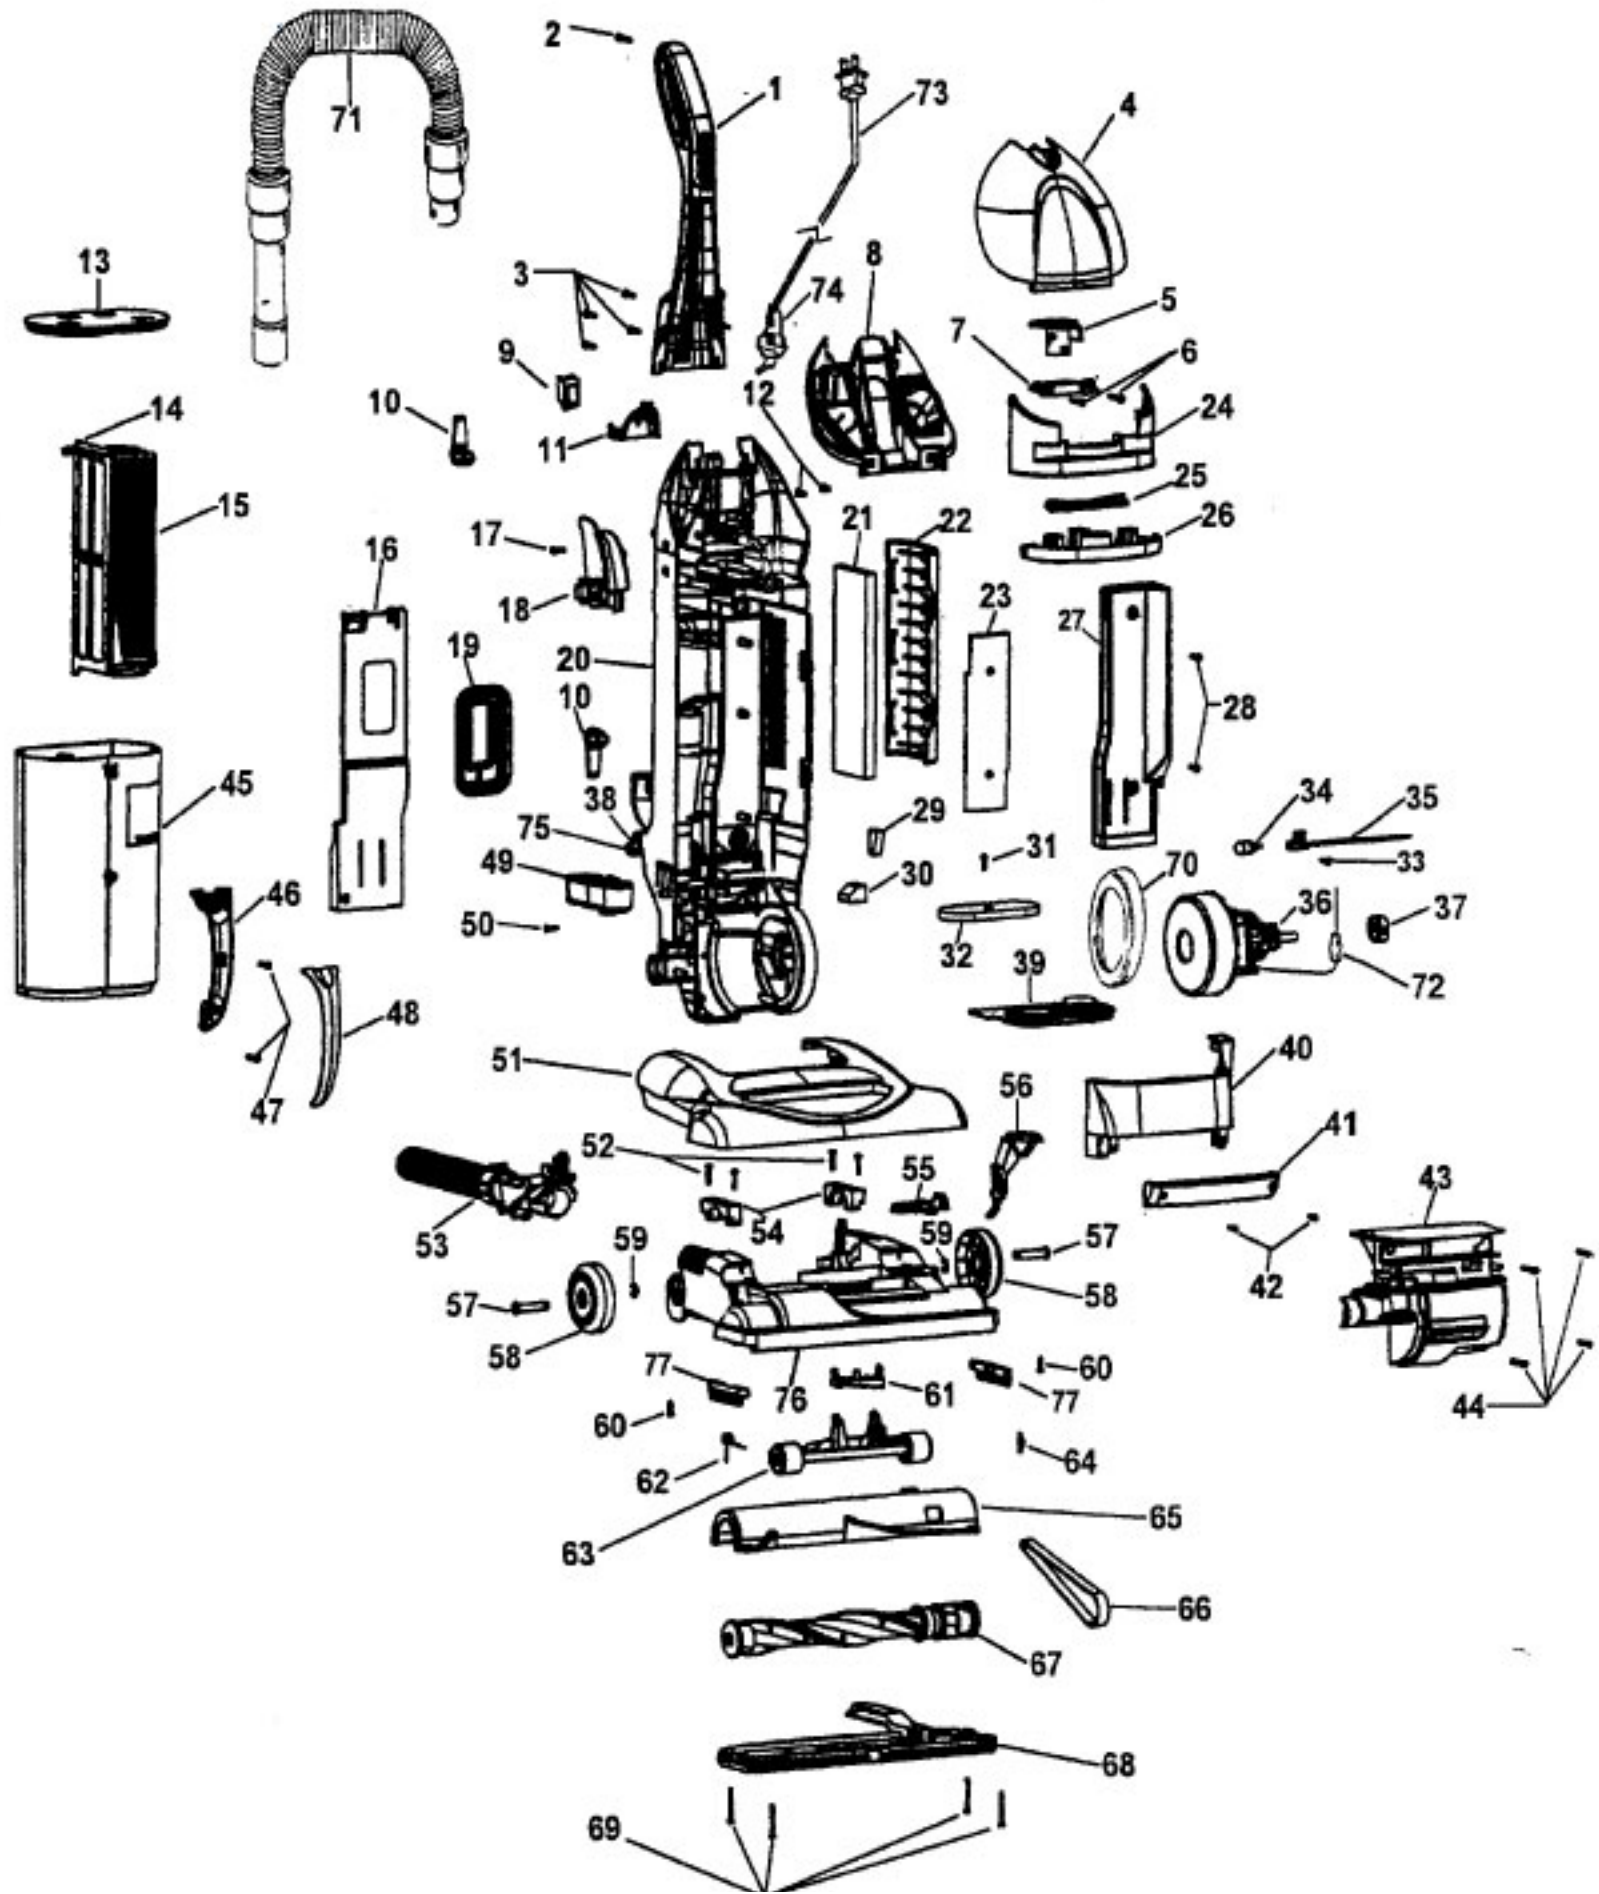

Ref. No.	Part No.	Description	Ref. No.	Part No.	Description
1	39466045	Handle Assembly - U5721-900, U5750-900, U5755-900, U5761-900, U5762-900	49	36433147	Wand Holder - Lower
	39466046	Handle Assembly - U5720-900, U5757-900	50	21447242	Screw
2	21447236	Screw	51	37253345	Hood - AEA - U5720-900, (before 3/01)
3	21447072	Screw		37253357	Hood - AEA - U5757-900 (before 3/01)
4	37257254	Tool Door		37253370	Hood - AEA - U5720-900, U5757-900 (after 3/01)
	37257263	Tool Door - U5720-900, U5721-900		37253346	Hood - AEC - U5750-900, U5755-900
5	38562003	Lid Latch Cam		37253371	"Mach 4.7" graphics
6	21447242	Screw (2)			Hood - AEC - U5755-900, U5750-900
7	36155013	Latch Sleeve		37253385	"27.0 CE" "12.0 Amp" Graphics
8	36433146	Tool Holder		37253356	Hood - AFB - U5721-900
	36433149	Tool Holder - U5720-900, U5721-900		37253390	Hood - AG - U5761-900 Mach 4.7
9	28161067	Switch			Hood - AG - U5761-900 27.0 CP
10	3944201P	Cord Wrap	52	21447072	Screws - Trunnion
11	36923004	Switch Rod Support	53	43516009	Valve Assembly
12	21447246	Screw (2) (3 1/4" long in back of handle)	54	36131094	Trunnion Cover (2)
13	37249010	Dirt Cup Lid	55	40309004	Nozzle Adj. Cam Assembly (Inc item 61)
14	36426044	Pre Filter Cartridge	56	38458043	Handle Release Lever
15	40140201	HEPA Filter	57	32434008	Rear Axle (2)
16	37258121	Wire Channel Cover	58	38522077	Rear Wheel (2)
17	21447242	Screw	59	160017-	Lock Ring (2)
18	36433148	Wand / Hose Holder - Upper	60	21447228	Screw - Hood
19	38783027	Inlet Seal	61	40309004	Nozzle Adj. Cam Assembly (Inc item 55)
20	42259027	Dirt Cup Housing (Inc. 9, 27, Duct Assem.)	62	38355010	Torsion Spring
21	40110006	Final Filter Pack - (Inc. 2 filters)	63	43248057	Front Wheel Assembly
22	37257262	Final Filter Door	64	013261AY	Rug Nozzle Rib Shoe
23	34172013	Muffler Foam	65	40309034	Bottom Plate / Duct Cover (Inc. item 68)
24	37258049	Latch Cover Shroud - AEC - U5750-900, U5755-900	66	38528033	Belt
	37258137	Latch Cover Shroud - AEA - U5720-900, U5757-900	67	48414115	Agitator Assembly
	37258158	Latch Cover Shroud - AFB - U5721-900	68	40309034	Bottom Plate / Duct Cover (Inc. item 65)
	37258144	Latch Cover Shroud - AG - U5761-900	69	21447121	Screw - Bottom Plate
25	37258126	Cam Slot Cap-AEC-U5750-900,U5755-900	70	36322035	Motor Mount - Large
	37258143	Cam Slot Cap-AEA-U5720-900,U5757-900	71	43491028	Hose Assembly Complete
	37258159	Cam Slot Cap - AFB - U5721-900		25156520	O Ring - Hose Cuff
	37258139	Cam Slot Cap - AG - U5761-900	72	28382093	Thermal Protector
26	38567029	Latch Cover - AEC - U5750-900, U5755-900, U5757-900	73	46383331	Cord Assembly - 35'
	38567030	Latch Cover - AEA - U5720-900	74	38215028	Cord Protector
	38567031	Latch Cover - AG - U5721-900, U5761-900	75	36171035	Hose Clamp
27	37259016	Muffler Cover	76	37242128	Main Body
28	21447242	Screw (2)	77	39511008	Litter Picker (2)
29	34131009	Wire Channel Foam	<b>Items Not Illustrated</b>		Torsion Spring (models produced after 5/01)
30	34131019	Wire Opening Plug		38358002	Lead Wire - White (Wire from Attach. Cord to Switch)
31	21447242	Screw		49811079	Muffler Cover - Rear (Square panel near lower cord clip)
32	38762008	Secondary Filter		37255015	Screw (2) Used to mount valve assembly
33	21447072	Screw		21447203	Dirt Duct Assembly - Fl's item 20
34	27313101	Dirt Finder Lamp	<b>Tools</b>		
35	47173016	Wiring Harness		49129007	Turbine Driven Hand Tool - All Models except U5720-900 & U5721-900 (P. 357)
36	43576188	Motor Assembly		3861401E	Furniture Nozzle
37	36322030	Motor Mount - Small		43414162	Dusting Brush
38	21447242	Screw - Hose Clamp		38617029	Crevice Wand - U5721-900, U5750-900, U5755-900
39	43615088	Secondary Filter Ret. (Inc. seals)		38617027	Crevice Tool - U5720-900, U5721-900
40	37944014	EDF Cover - AEC - U5750-900, U5755-900		38634078	Extension Tube (2)
	37944015	EDF Cover - AEA - U5720-900, U5757-900		43414142	Floor Brush - U5720-990
	37944016	EDF Cover - AG - U5761-900		43434043	Hose - Dix - (20' stretch) -U5755-900, U5757-900, U5761-900
	37944017	EDF Cover - AFB - U5721-900	<b>Packaging Material</b>		Owner Manual
41	39383107	Lens		56511B39	Owner Manual - U5761-900
42	21447228	Screw - Lens		56511B02	Carton - All Models
43	37196079	Motor Cover		58164029	
44	21447230	Screw - Motor Cover	*The U5720-990 is a Bonus Pack which includes the U5720-900 and a Bare Floor Tool.		
45	38775077	Dirt Cup (Inc. items 46, 47)	** The U5720-960 is a Bonus Pack which includes the U5720-900 and a Bonus Hose (43434043) and Turbine Hand Tool (49129007)		
46	39457018	Handle - Inner	***The U5750-980 is a Bonus Pack which includes the U5750-900 and an S1410 PortaPower.		
47	21447043	Screw - Handle			
48	39457020	Dirt Cup Handle -AEC - U5721-900			
	39457019	Dirt Cup Handle - ADV- U5720-900, U5757-900, U5761-900,U5750-900, U5755-900			