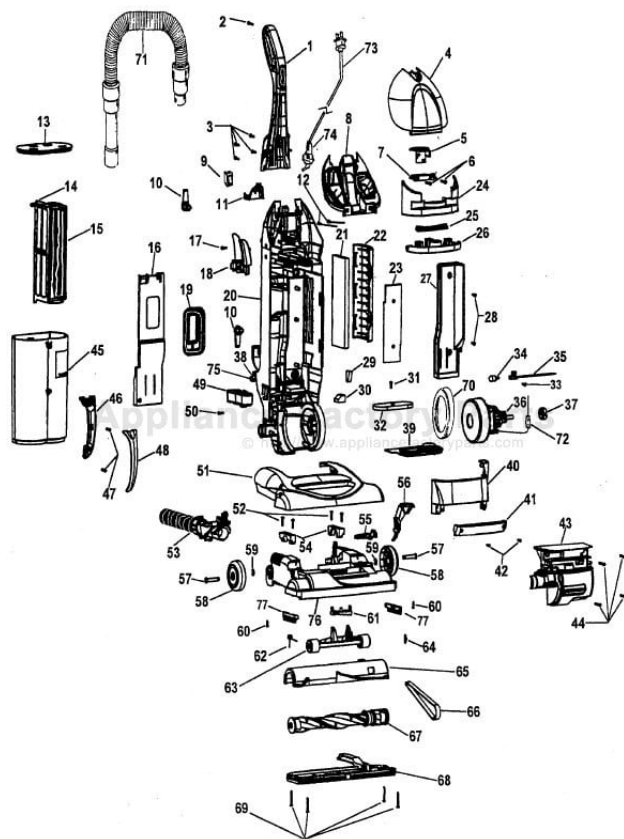

This Owner's Manual is provided and hosted by [Appliance Factory Parts](#).

HOOVER U5722-900 Owner's Manual

[Shop genuine replacement parts for HOOVER
U5722-900](#)

[Find Your HOOVER Vacuum Cleaner Parts - Select From 1456 Models](#)

----- Manual continues below part list -----

Available Replacement Parts for HOOVER U5722-900

E-39483	EXHAUST FILTER
HR-2015	ROLLER BRUSH ASSY
H-40140201	Filter for Hepa Bagless
K-109289	BULB
H-43248057	front wheel assy
H-38528033	BELT, FLAT, 1PK