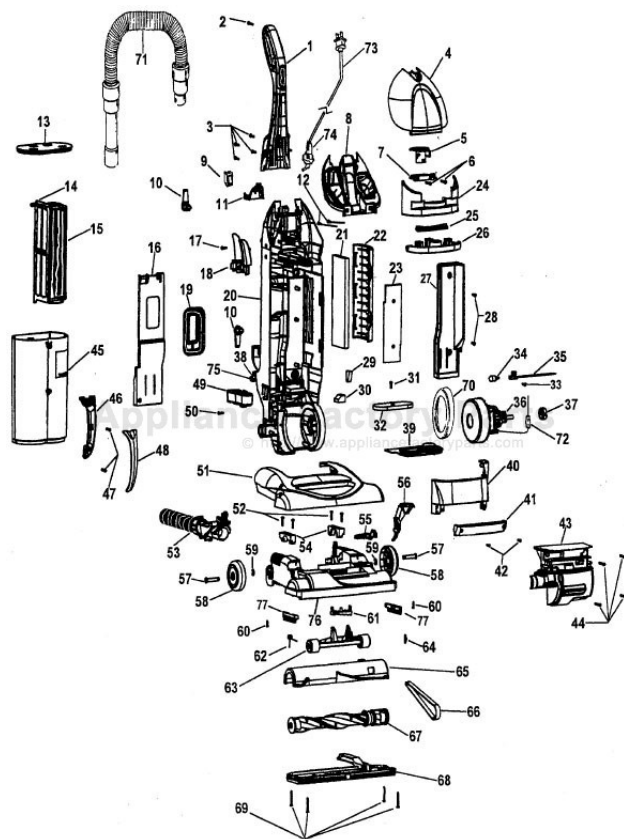

This Owner's Manual is provided and hosted by [Appliance Factory Parts](#).

HOOVER U5751-900 Owner's Manual

[Shop genuine replacement parts for HOOVER
U5751-900](#)

[Find Your HOOVER Vacuum Cleaner Parts - Select From 1456 Models](#)