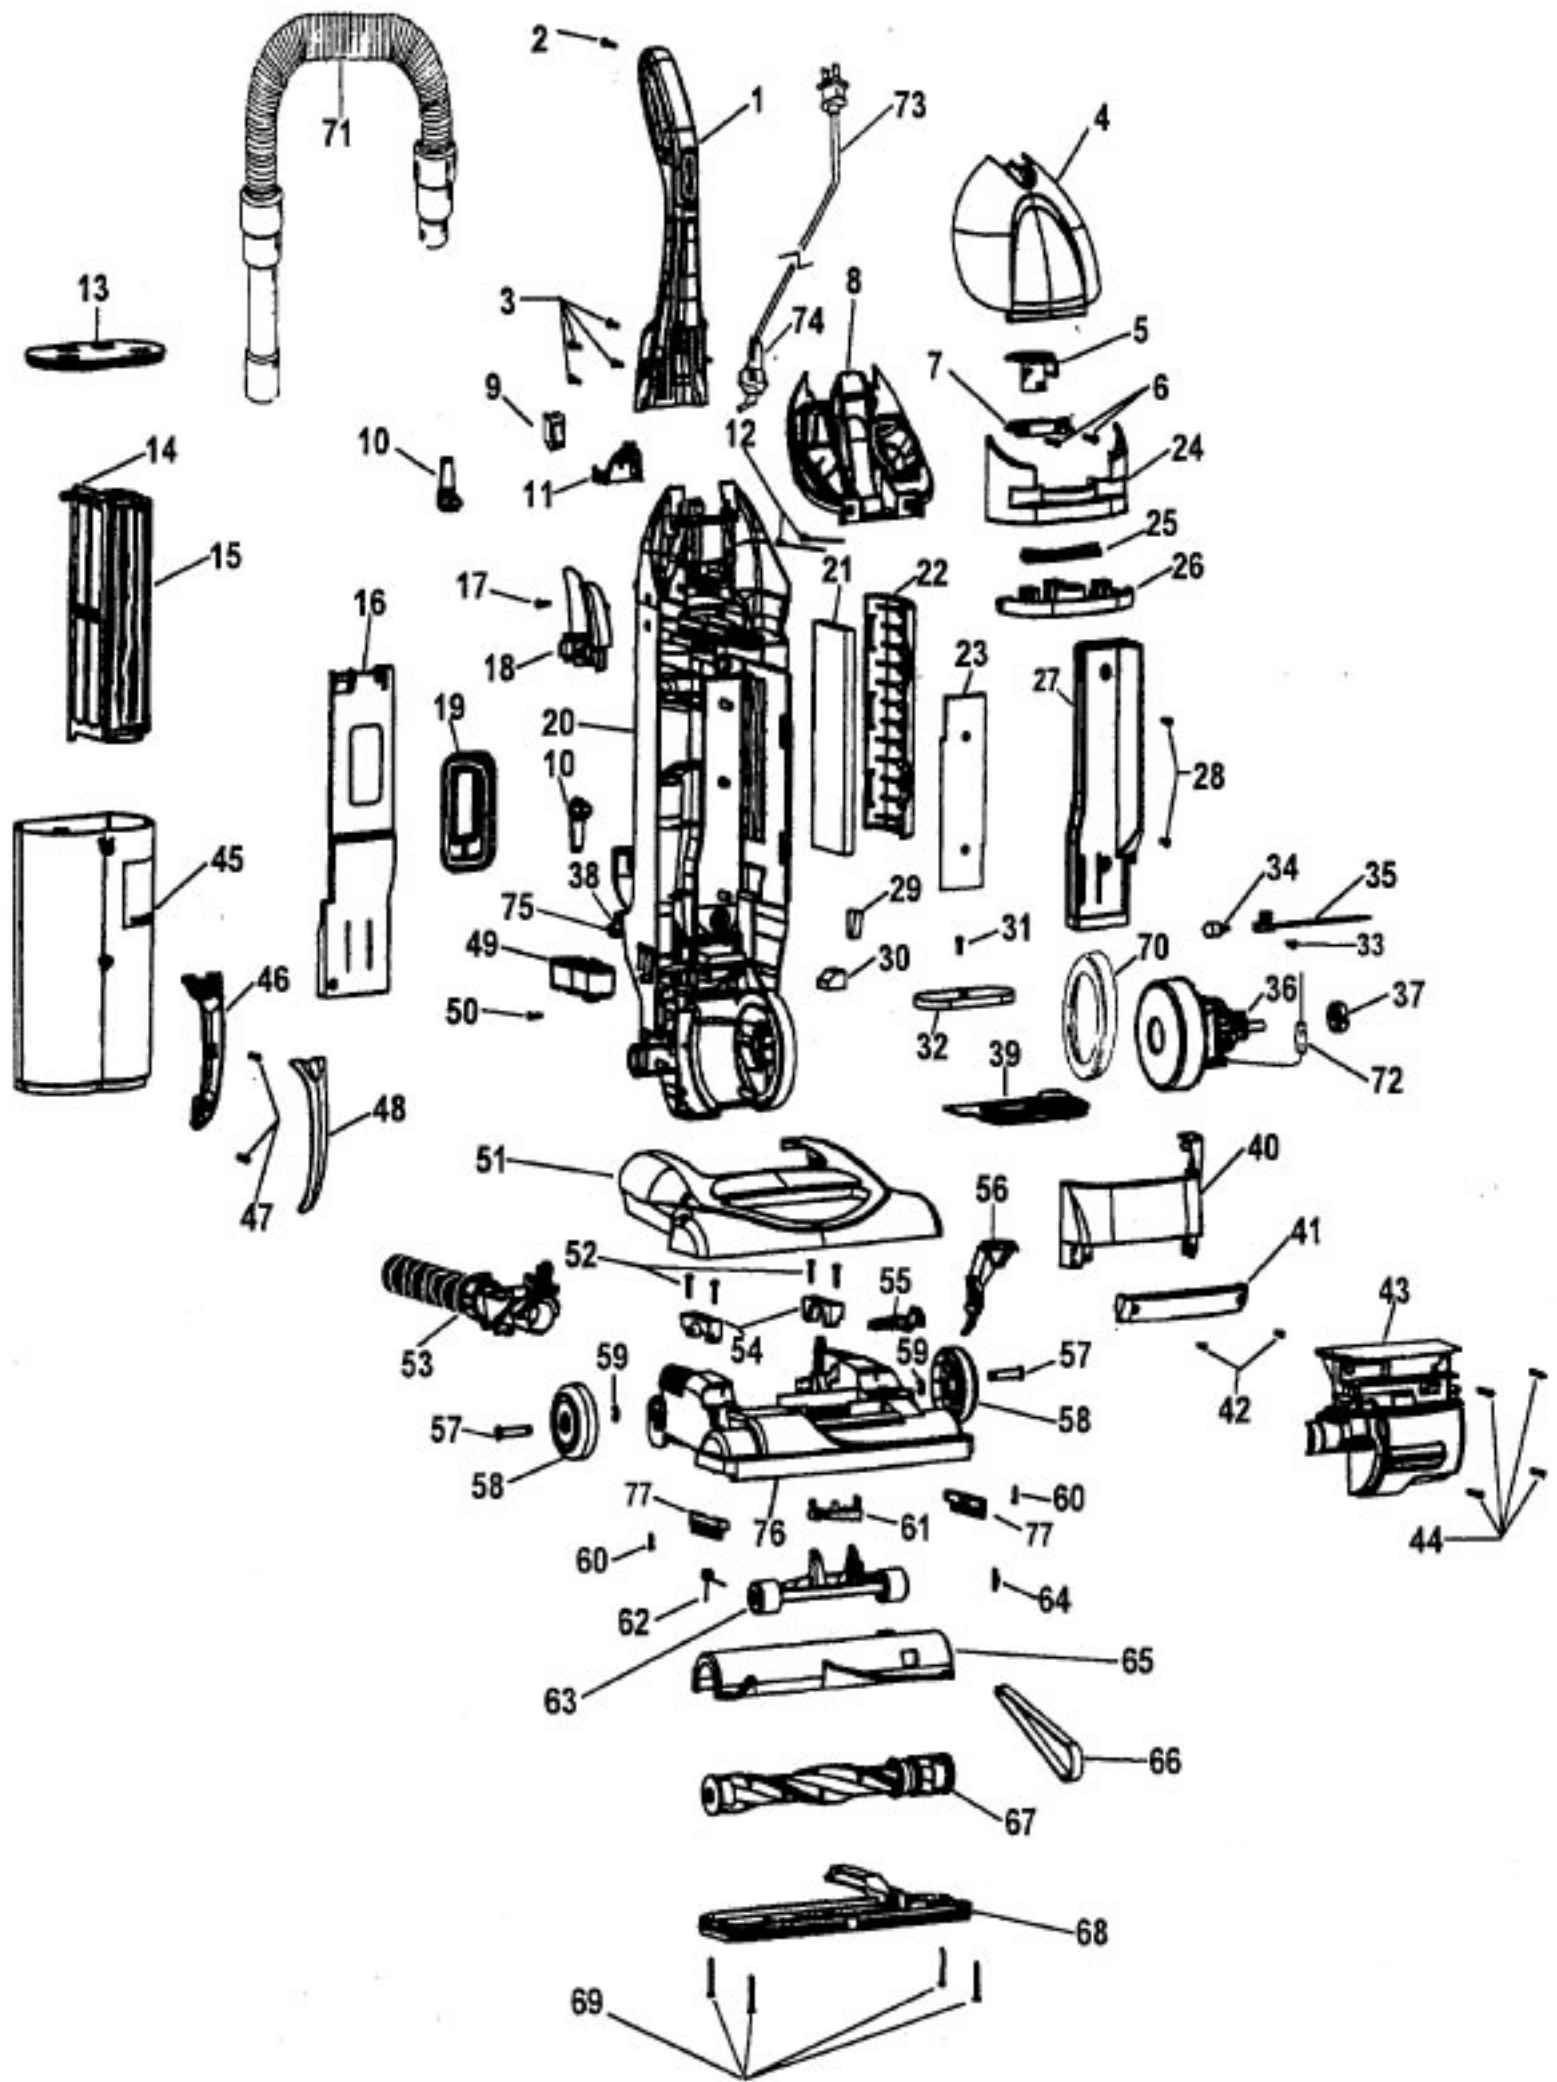

WindTunnel Bagless - TurboPOWER

Ref. No.	Part No.	Description
1	39466045 39466069	Handle Assembly Handle Assem. - U5722-900, U5751-900,U5752-900
2	21447236	* Screw
3	21447072	* Screw
4	37257254 37257263	Tool Door Tool Door - U5722-900
5	38562003 38562007	Lid Latch Cam - ADV- U5762-900 Lid Latch Cam - ABR-U5722-900, U5758-900, U5759-900, U5751-900, U5752-900
6	21447242	Screw (2)
7	36155013	Latch Sleeve
8	36433146 36433149	Tool Holder Tool Holder - U5722-900
9	28161067	Switch
10	3944201P	Cord Wrap
11	36923004	Switch Rod Support
12	21447246	Screw (2) (3 1/4" long in back of handle)
13	37249010 37249042	Dirt Cup Lid Dirt Cup Lid-U5722-900, U5751-900, U5752-900
14	36426044 36426063	Pre Filter Cartridge Pre Filter Cartridge-ABE - U5722-900, U5751-900, U5752-900
15	40140201	HEPA Filter
16	37258121	Wire Channel Cover
17	21447242	Screw
18	36433148	Wand / Hose Holder - Upper
19	38783027	Inlet Seal
20	42259027	Dirt Cup Housing (Inc. 9, 27, Dirt Duct Assembly)
21	40110006	Final Filter Pack - (Inc. 2 filters)
22	37257262 37257289	Final Filter Door- ADW - U5762-900 Final Filter Door -AFX-U5722-900, U5751-900, U5758-900, U5759-900, U5752-900
23	34172013	+ Muffler Foam
24	37258144 37258172 37258166	Latch Cover Shroud - AG -U5722-900, U5762-900 Latch Cover Shroud - ADM -U5758-900, U5759-900 Latch Cover Shroud -AEF - U5751-900
25	37258139 37258173 37258167 37258143 38567031 38567045 38567042 38567030	Cam Slot Cap -AG - U5722-900, U5762-900 Cam Slot Cap - ADM - U5758-900, U5759-900 Cam Slot Cap - AEF - U5751-900 Cam Slot Cap - AEA - U5752-900 Latch Cover - AG - U5722-900, U5762-900 Latch Cover - ADM - U5758-900, U5759-900 Latch Cover - AEF - U5751-900 Latch Cover - AEA - U5752-900
26	37259016	Muffler Cover
27	21447242	Screw (2)
28	34131009	Wire Channel Foam
29	34131019	Wire Opening Plug
30	21447242	Screw
31	38762008	Secondary Filter
32	21447072	* Screw
33	27313101	Dirt Finder Lamp
34	47173016	Wiring Harness
35	43576188	Motor Assembly
36	36322030	Motor Mount - Small
37	21447242	Screw - Hose Clamp
38	43615088	Secondary Filter Ret. (Inc. seals)
39	37944016	EDF Cover- AG -U5722-900,U5762-900
40	37944019 37944018 37944015	EDFCover-ADM-U5758-900,U5759-900 EDF Cover - AEF - U5751-900 EDF Cover - AEA - U5752-900
41	39383107	Lens

Model U5722-900, U5762-900