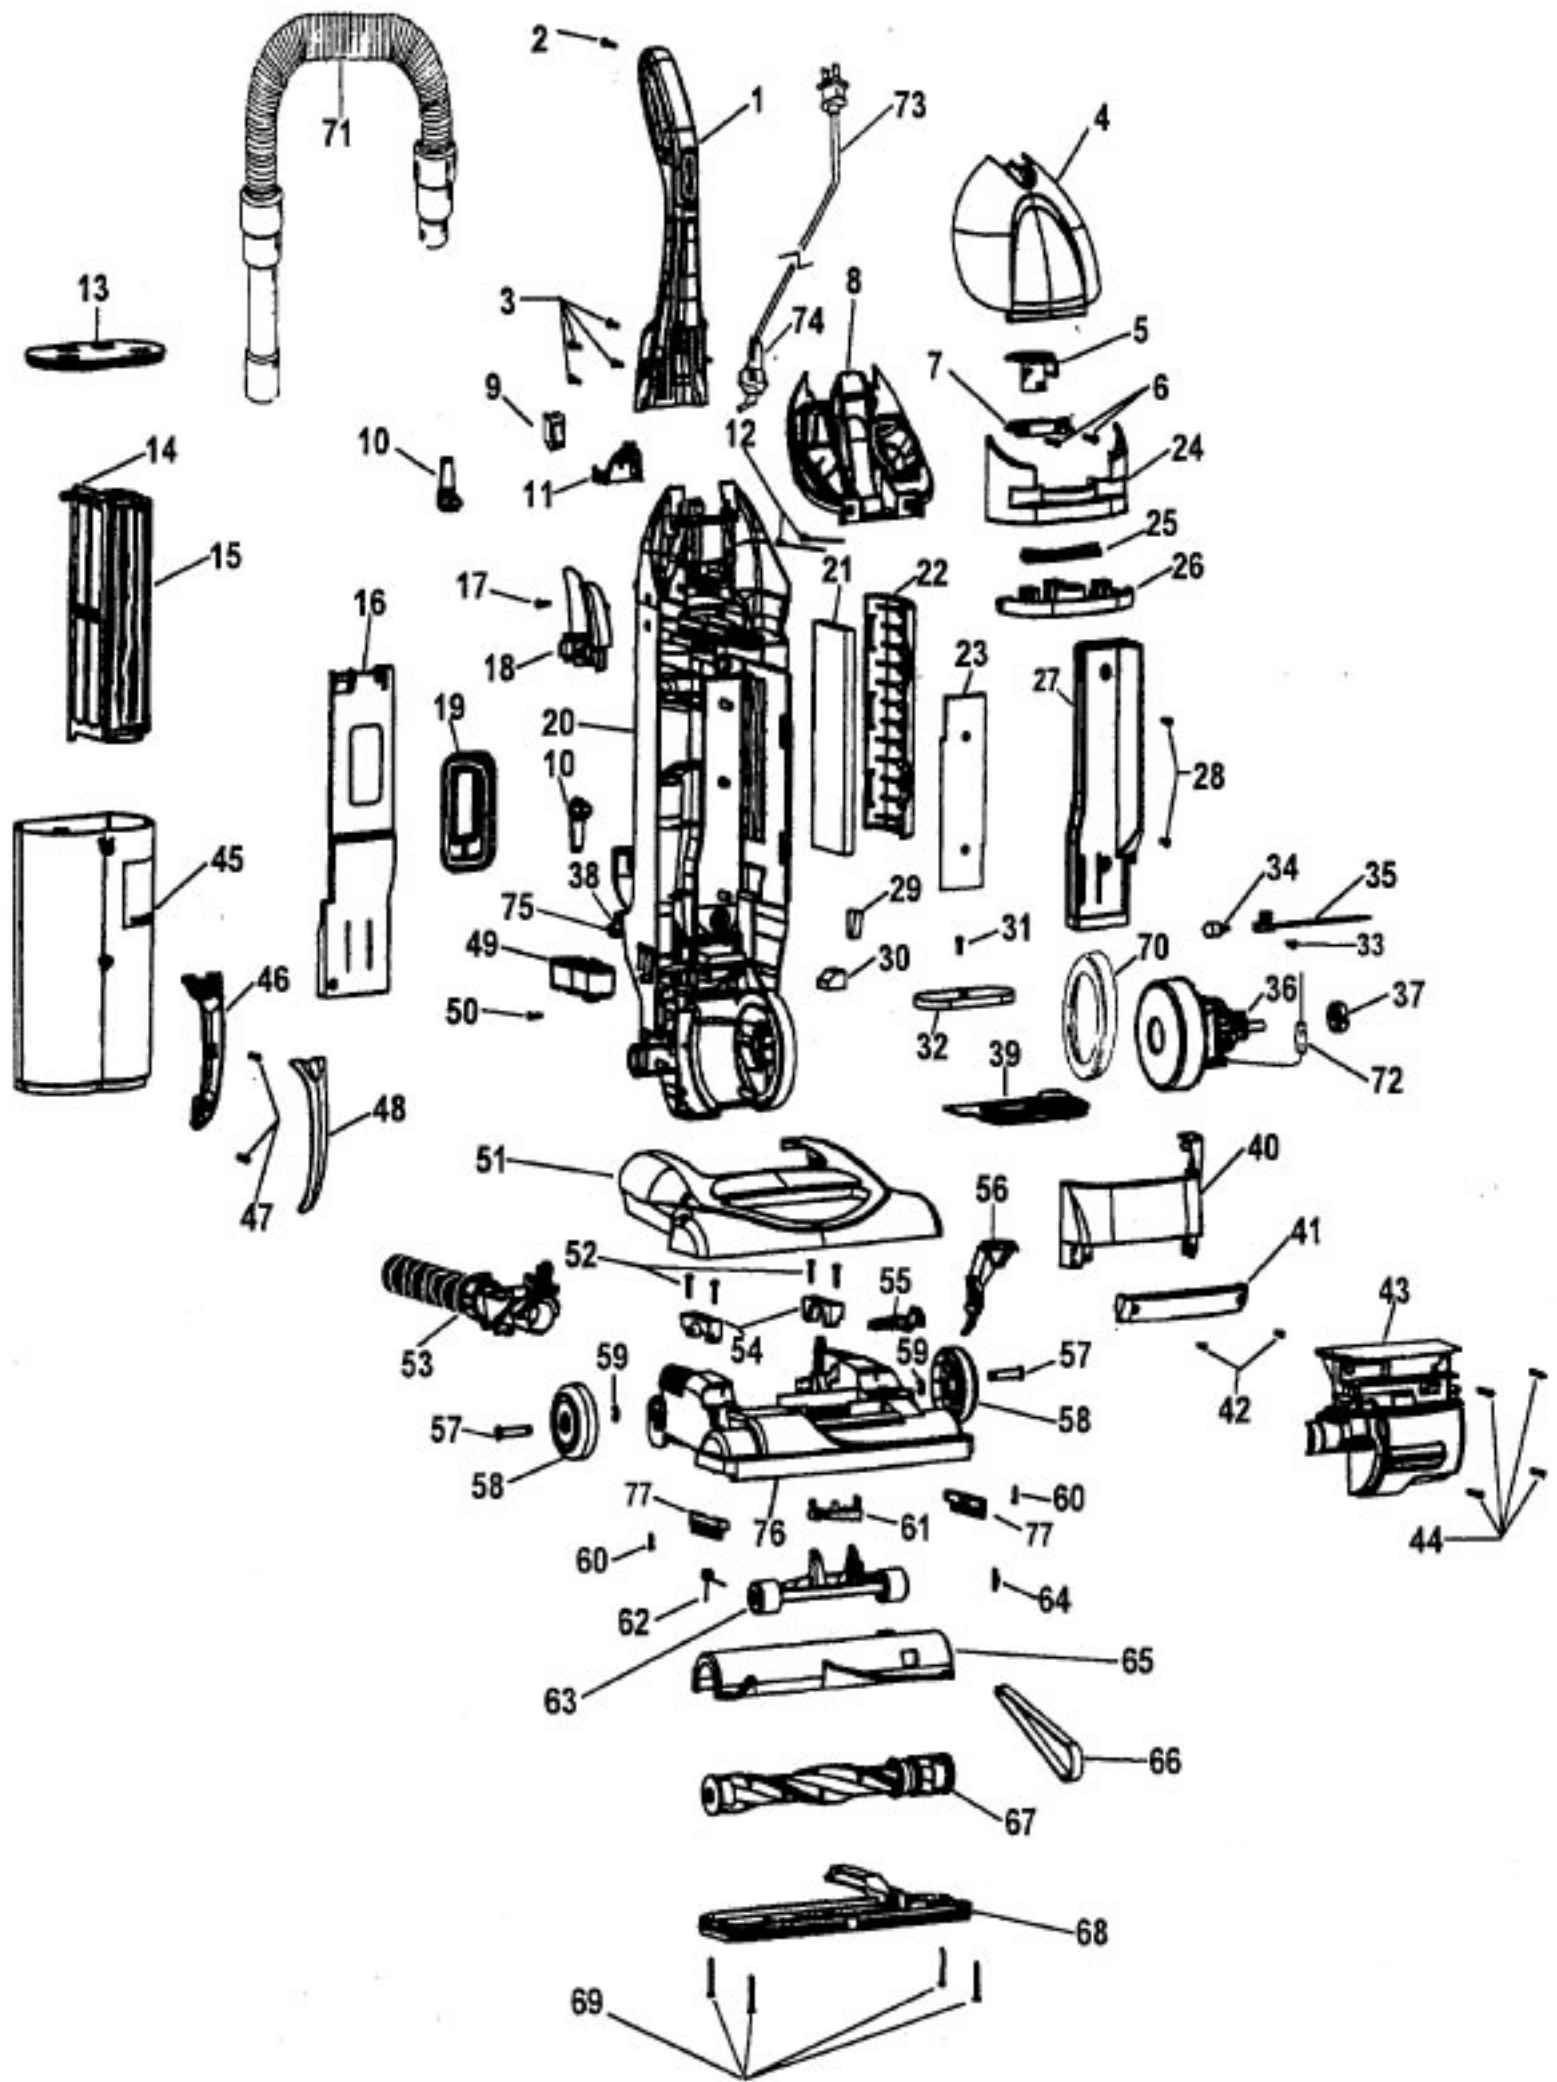

WindTunnel Bagless - TurboPOWER

Ref. No.	Part No.	Description
1	39466045 39466069	Handle Assembly Handle Assem. - U5722-900, U5751-900,U5752-900
2	21447236	* Screw
3	21447072	* Screw
4	37257254 37257263	Tool Door Tool Door - U5722-900
5	38562003 38562007	Lid Latch Cam - ADV- U5762-900 Lid Latch Cam - ABR-U5722-900, U5758-900, U5759-900, U5751-900, U5752-900
6	21447242	Screw (2)
7	36155013	Latch Sleeve
8	36433146 36433149	Tool Holder Tool Holder - U5722-900
9	28161067	Switch
10	3944201P	Cord Wrap
11	36923004	Switch Rod Support
12	21447246	Screw (2) (3 1/4" long in back of handle)
13	37249010 37249042	Dirt Cup Lid Dirt Cup Lid-U5722-900, U5751-900, U5752-900
14	36426044 36426063	Pre Filter Cartridge Pre Filter Cartridge-ABE - U5722-900, U5751-900, U5752-900
15	40140201	HEPA Filter
16	37258121	Wire Channel Cover
17	21447242	Screw
18	36433148	Wand / Hose Holder - Upper
19	38783027	Inlet Seal
20	42259027	Dirt Cup Housing (Inc. 9, 27, Dirt Duct Assembly)
21	40110006	Final Filter Pack - (Inc. 2 filters)
22	37257262 37257289	Final Filter Door- ADW - U5762-900 Final Filter Door -AFX-U5722-900, U5751-900, U5758-900, U5759-900, U5752-900
23	34172013	+ Muffler Foam
24	37258144 37258172 37258166	Latch Cover Shroud - AG -U5722-900, U5762-900 Latch Cover Shroud - ADM -U5758-900, U5759-900 Latch Cover Shroud -AEF - U5751-900
25	37258139 37258173 37258167 37258143	Cam Slot Cap -AG - U5722-900, U5762-900 Cam Slot Cap - ADM - U5758-900, U5759-900 Cam Slot Cap - AEF - U5751-900 Cam Slot Cap - AEA - U5752-900
26	38567031 38567045 38567042 38567030	Latch Cover - AG - U5722-900, U5762-900 Latch Cover - ADM - U5758-900, U5759-900 Latch Cover - AEF - U5751-900 Latch Cover - AEA - U5752-900
27	37259016	Muffler Cover
28	21447242	Screw (2)
29	34131009	Wire Channel Foam
30	34131019	Wire Opening Plug
31	21447242	Screw
32	38762008	Secondary Filter
33	21447072	* Screw
34	27313101	Dirt Finder Lamp
35	47173016	Wiring Harness
36	43576188	Motor Assembly
37	36322030	Motor Mount - Small
38	21447242	Screw - Hose Clamp
39	43615088	Secondary Filter Ret. (Inc. seals)
40	37944016 37944019 37944018 37944015	EDF Cover- AG -U5722-900,U5762-900 EDFCover-ADM-U5758-900,U5759-900 EDF Cover - AEF - U5751-900 EDF Cover - AEA - U5752-900
41	39383107	Lens

Model U5722-900, U5762-900