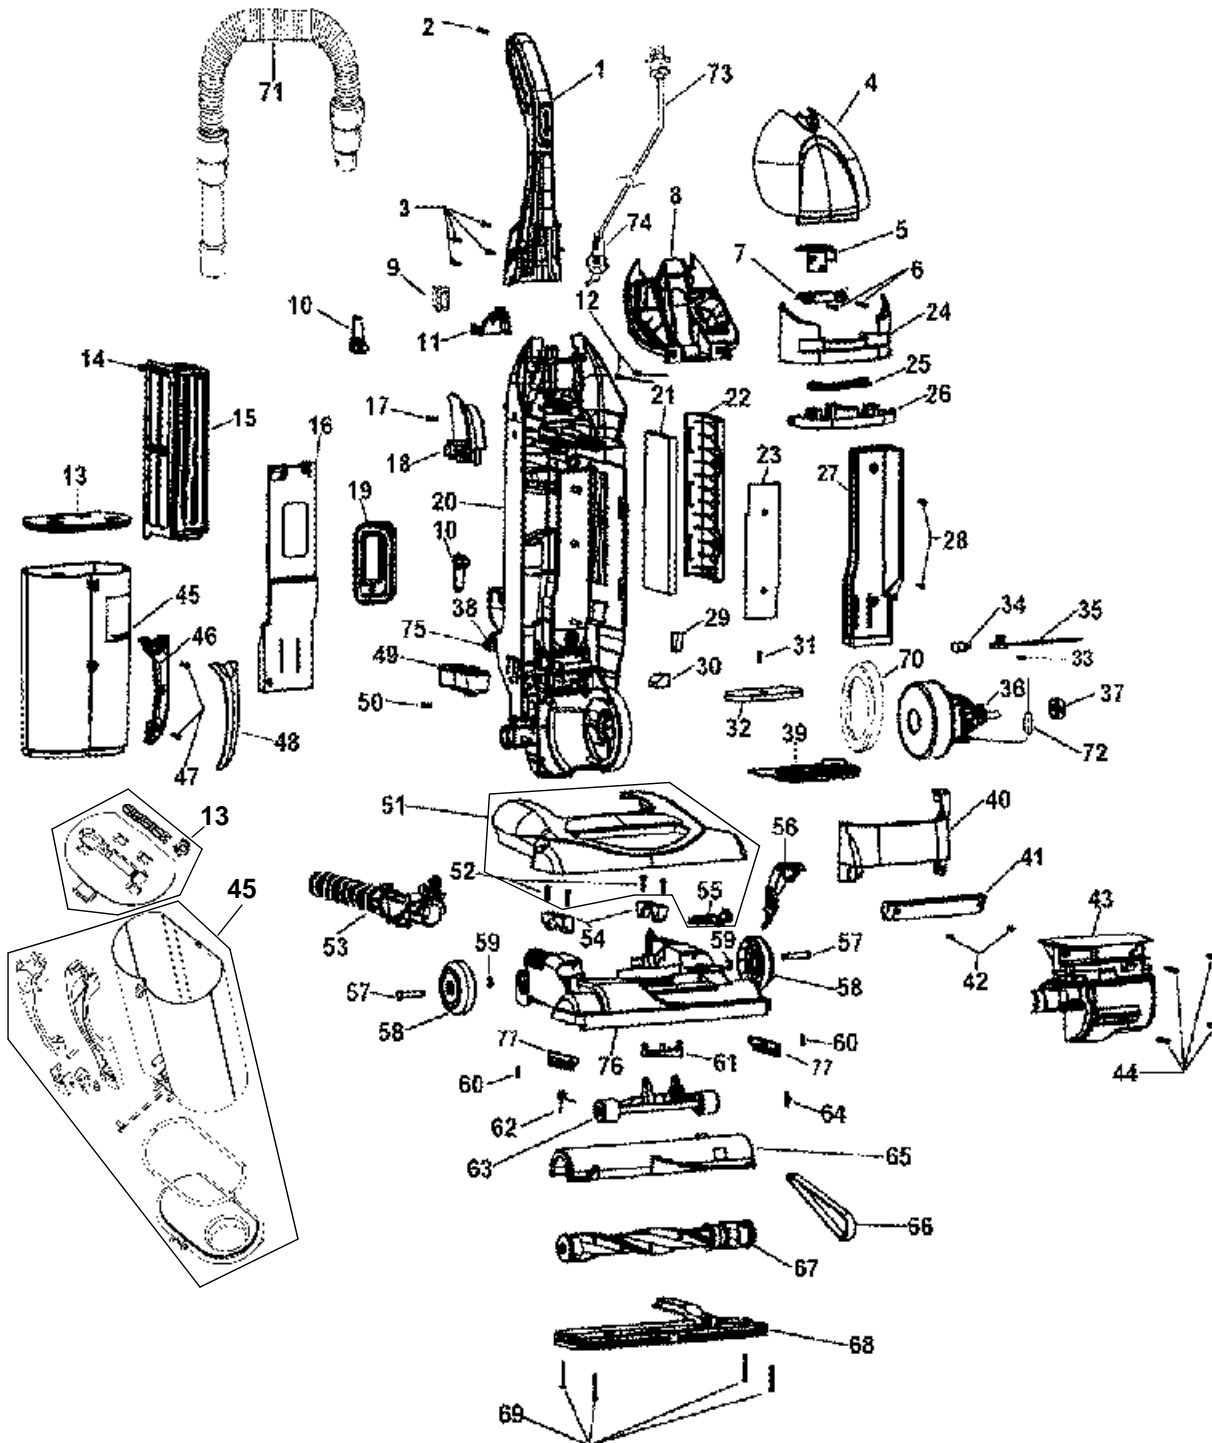

WINDTUNNEL™ BAGLESS

ASSEMBLY SCHEMATIC

U5762-900
UH40020
UH40065
UH40145B
UH40265

WINDTUNNEL™ BAGLESS

PART LISTING

ITEM	PART NUMBER	MODELS TO FIT	PART DESCRIPTION
1	H-39466088	ALL	UPPER HANDLE ASSEMBLY - DARK CHARCOAL GRAY
2	H-21447236	ALL	SCREW
3	H-21447072	ALL	SCREW
4	H-37257263	U5762900	TOOL DOOR WITH LOGO
	H-37257305	ALL	TOOL DOOR WITH LOGO
5	H-92001088	ALL	DIRT CUP LID LATCH - BLACK
6	H-21447242	ALL	SCREW - SELF TAPPING
7	H-36155013	ALL	DIRT CUP LID LATCH HOLDER - DARK CHARCOAL GRAY
8	H-36433149	U5762900	TOOL HOLDER
	H-36433146	ALL	TOOL HOLDER - DARK CHARCOAL GRAY
9	H-28161067	ALL	SWITCH
10	H-39442048	ALL	CORD WRAP - MAGNESIUM GRAY
11	H-36923004	ALL	SWITCH SUPPORT - DARK CHARCOAL GRAY
12	H-21447246	ALL	SCREW
13	H-37249042	U5762900	DIRT CUP LID - DARK CHARCOAL GRAY
	H-42249015	UH40020, UH40125, UH40145B, UH40265	DIRT CUP LID ASSEMBLY
14	H-92001025	U5762900	PRE-FILTER SUPPORT ASSEMBLY
	H-36426099	UH40020, UH40125, UH40145B, UH40265	PRE-FILTER SUPPORT ASSEMBLY
15	H-40140201	ALL	CARTRIDGE FILTER
16	H-37258121	ALL	WIRE CHANNEL COVER - DARK CHARCOAL GRAY
17	H-21447242	ALL	SCREW - SELF TAPPING
18	H-36433148	ALL	UPPER WAND/HOSE HOLDER - DARK CHARCOAL GRAY
19	H-38783027	ALL	DIRT CUP INLET SEAL - BLACK
20	H-42259027	ALL	BACK HOUSING ASSEMBLY - DARK CHARCOAL GRAY
	H-37255015	ALL	REAR MUFFLER COVER - DARK CHARCOAL GRAY
21	H-40110006	ALL	FINAL / EXHAUST FILTER - 2 PK
	H-38766030	ALL	FINAL / EXHAUST FILTER WITH SLIT - 1 EA
22	H-37257289	ALL	FINAL / EXHAUST FILTER DOOR - MIST GRAY TRANSPARENT
23		ALL	FOAM - MUFFLER FILTER

U5762-900
UH40020
UH40065
UH40145B
UH40265