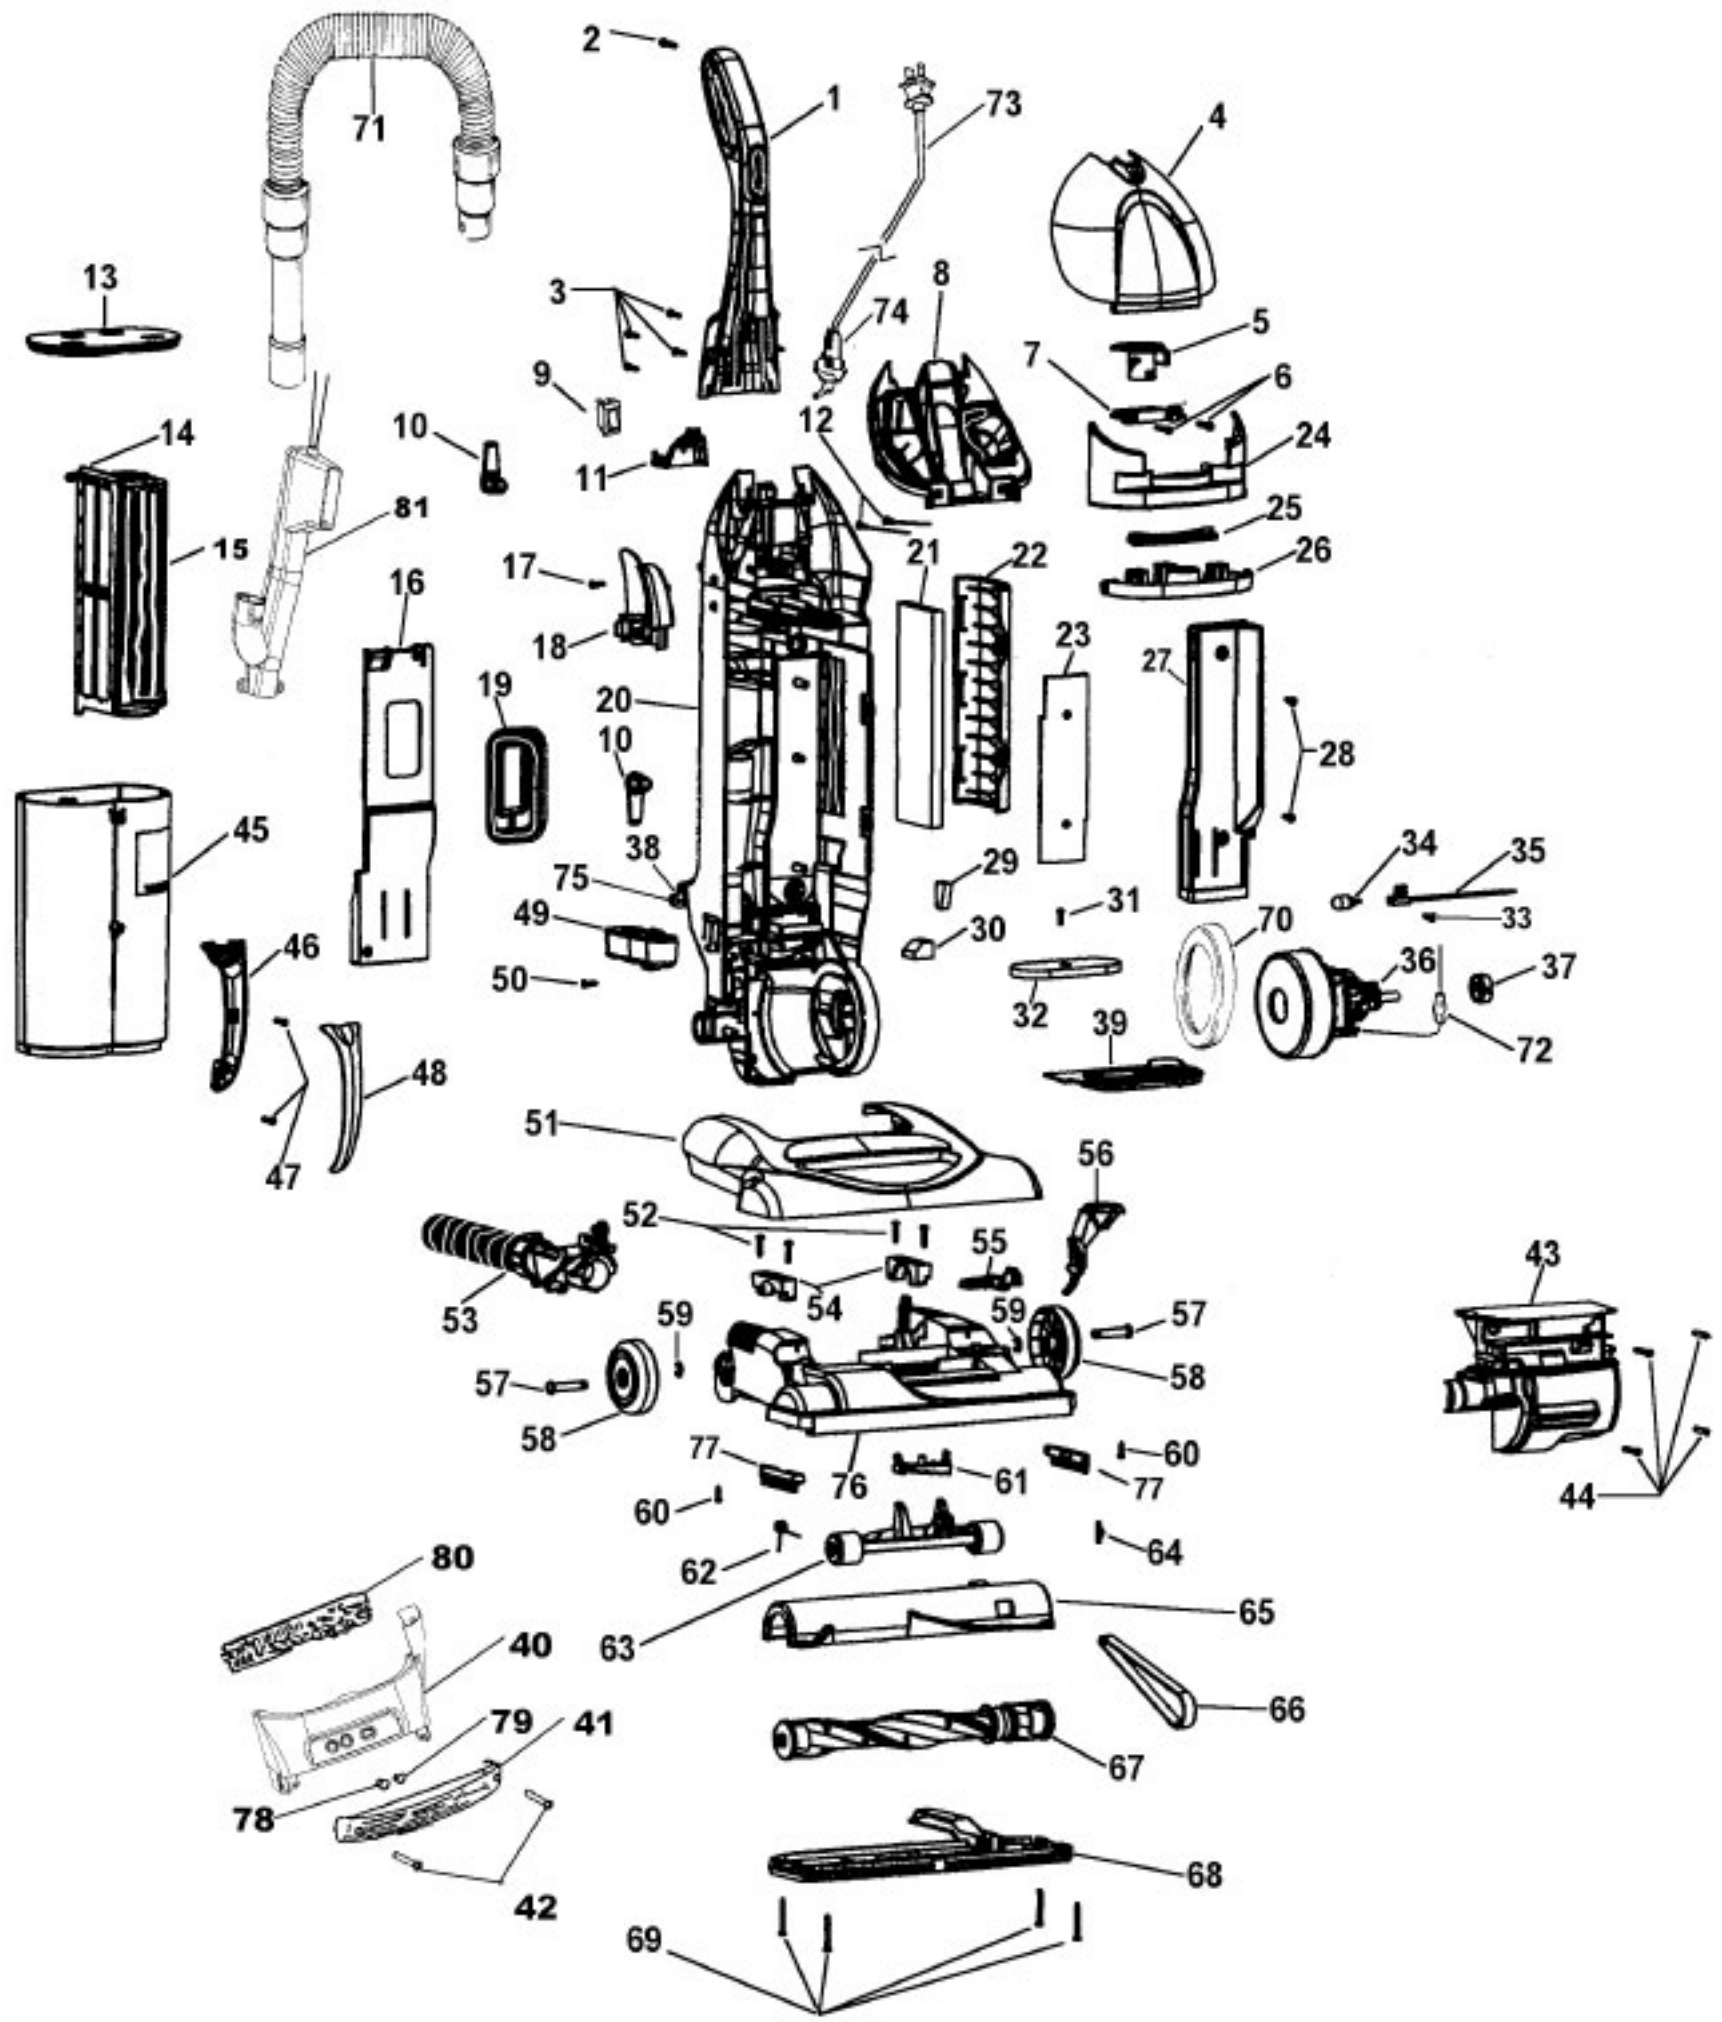

This Owner's Manual is provided and hosted by [Appliance Factory Parts](#).

HOOVER U5763-900 Owner's Manual

[Shop genuine replacement parts for HOOVER
U5763-900](#)

[Find Your HOOVER Vacuum Cleaner Parts - Select From 1456 Models](#)

----- Manual continues below part list -----

Available Replacement Parts for HOOVER U5763-900

HR-1805	FITLER HOOVER 2 PACK AFTERMARKET
HR-2015	ROLLER BRUSH ASSY
H-40140201	Filter for Hepa Bagless
K-109289	BULB
FA-3035	ATTACHMENT CORD ASSY
H-43244005	Rear wheel
H-43248057	front wheel assy
HR-5310	UPRIGHT DUST BRUSH AFTERMARKET
H-38528033	BELT, FLAT, 1PK

60	H-21447228	Screw - Hood
61	H-40309004	Nozzle Adj. Cam Assembly (Inc item 55)
62	H-38355010	Torsion Spring
63	H-43248057	Front Wheel Assembly
64	H-13261	Rug Nozzle Rib Shoe
65	H-40309034	Bottom Plate / Duct Cover (Inc. item 68)
66	H-38528033	Belt
67	H-48414115	Agitator Assembly
68	H-40309034	Bottom Plate / Duct Cover (Inc. item 65)
69	H-21447121	Screw - Bottom Plate
70	H-36322035	Motor Mount – Large
71	H-43491051	Hose Assembly Complete
	H-25156520	O Ring - Hose Cuff
72	H-28382093	Thermal Protector
73	H-46383331	Cord Assembly - 35'
74	H-36215028	Cord Protector
75	H-36171035	Hose Clamp
76	H-37242128	Main Body – ABE- Furniture Guard
77	H-39511004	Litter Picker (2)
78	H-27352031	Snap in Lens – Green
79	H-27352030	Snap in Lens – Red
80	H-46851031	Printed Circuit Board
81	H-43486014	Dirt Duct Assem. – Welded