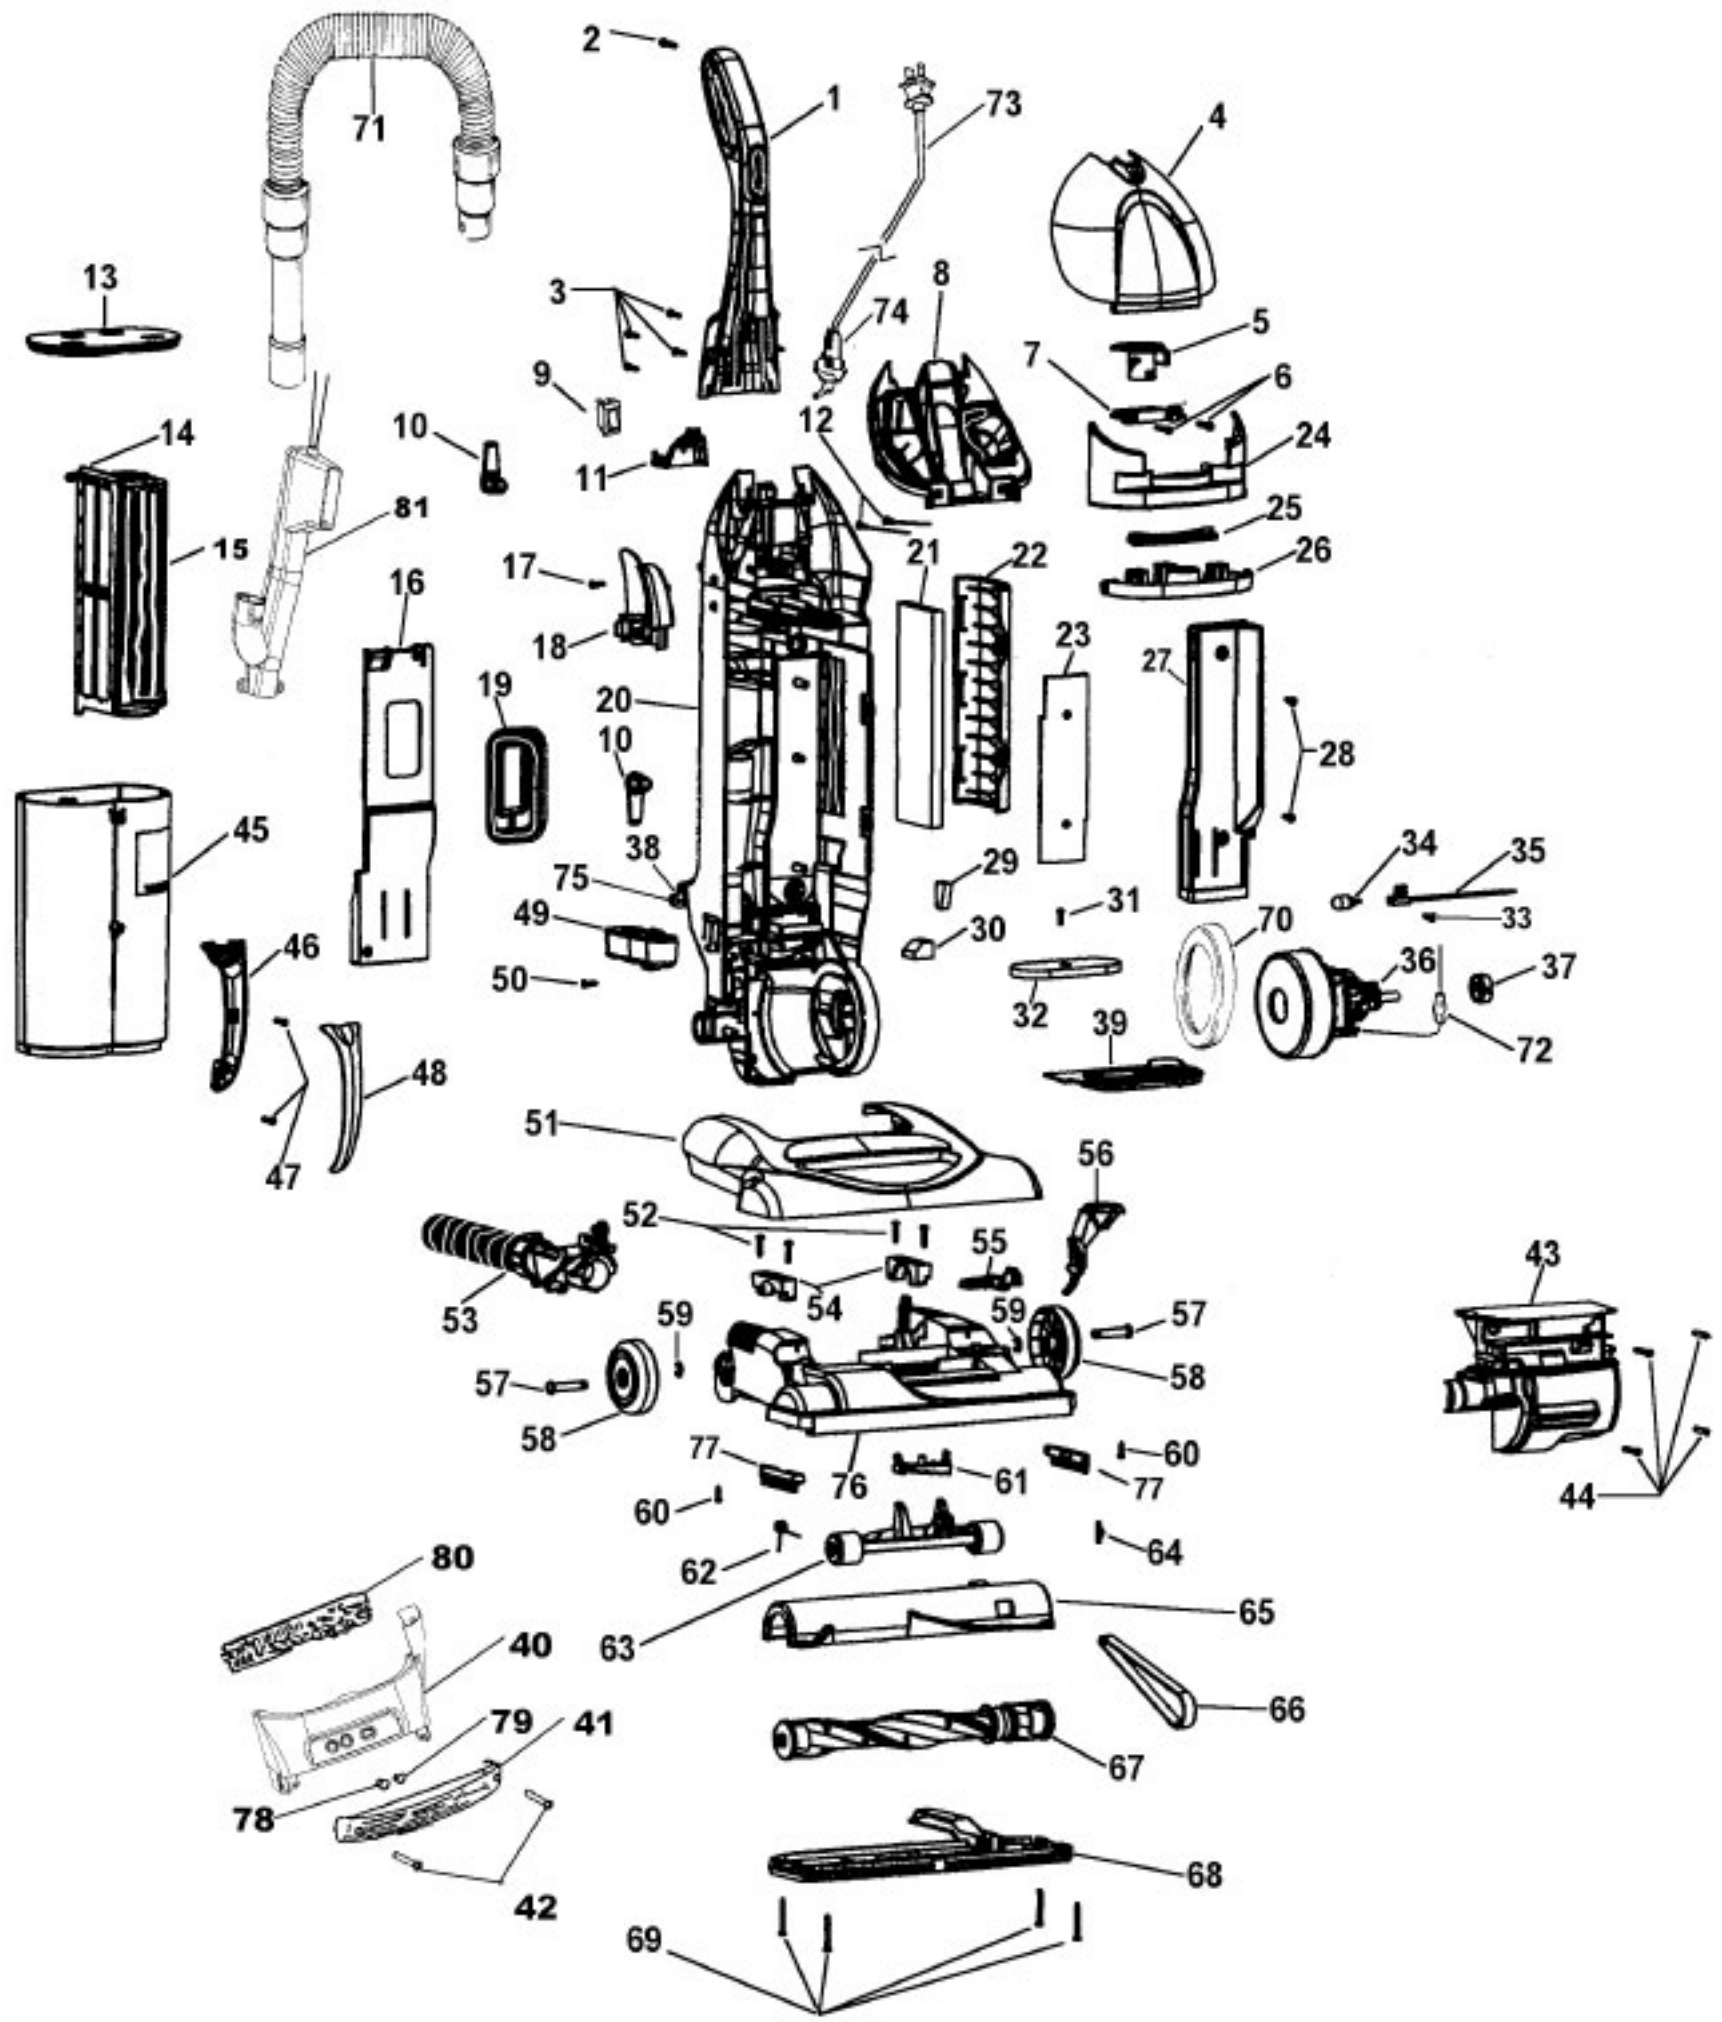

This Owner's Manual is provided and hosted by [Appliance Factory Parts](#).

HOOVER U5767-900 Owner's Manual

[Shop genuine replacement parts for HOOVER
U5767-900](#)

[Find Your HOOVER Vacuum Cleaner Parts - Select From 1456 Models](#)

----- Manual continues below part list -----

Available Replacement Parts for HOOVER U5767-900

HR-1805	FITLER HOOVER 2 PACK AFTERMARKET
HR-2015	ROLLER BRUSH ASSY
H-40140201	Filter for Hepa Bagless
K-109289	BULB
FA-3035	ATTACHMENT CORD ASSY
H-43244005	Rear wheel
H-43248057	front wheel assy
HR-5310	UPRIGHT DUST BRUSH AFTERMARKET
H-38528033	BELT, FLAT, 1PK

60	H-21447228	Screw - Hood
61	H-40309004	Nozzle Adj. Cam Assembly (Inc item 55)
62	H-38355010	Torsion Spring
63	H-43248057	Front Wheel Assembly
64	H-13261	Rug Nozzle Rib Shoe
65	H-40309034	Bottom Plate / Duct Cover (Inc. item 68)
66	H-38528033	Belt
67	H-48414115	Agitator Assembly
68	H-40309034	Bottom Plate / Duct Cover (Inc. item 65)
69	H-21447121	Screw - Bottom Plate
70	H-36322035	Motor Mount – Large
71	H-43491051	Hose Assembly Complete
	H-25156520	O Ring - Hose Cuff
72	H-28382093	Thermal Protector
73	H-46383331	Cord Assembly - 35'
74	H-36215028	Cord Protector
75	H-36171035	Hose Clamp
76	H-37242128	Main Body – ABE- Furniture Guard
77	H-39511004	Litter Picker (2)
78	H-27352031	Snap in Lens – Green
79	H-27352030	Snap in Lens – Red
80	H-46851031	Printed Circuit Board
81	H-43496014	Dirt Duct Assem. – Welded