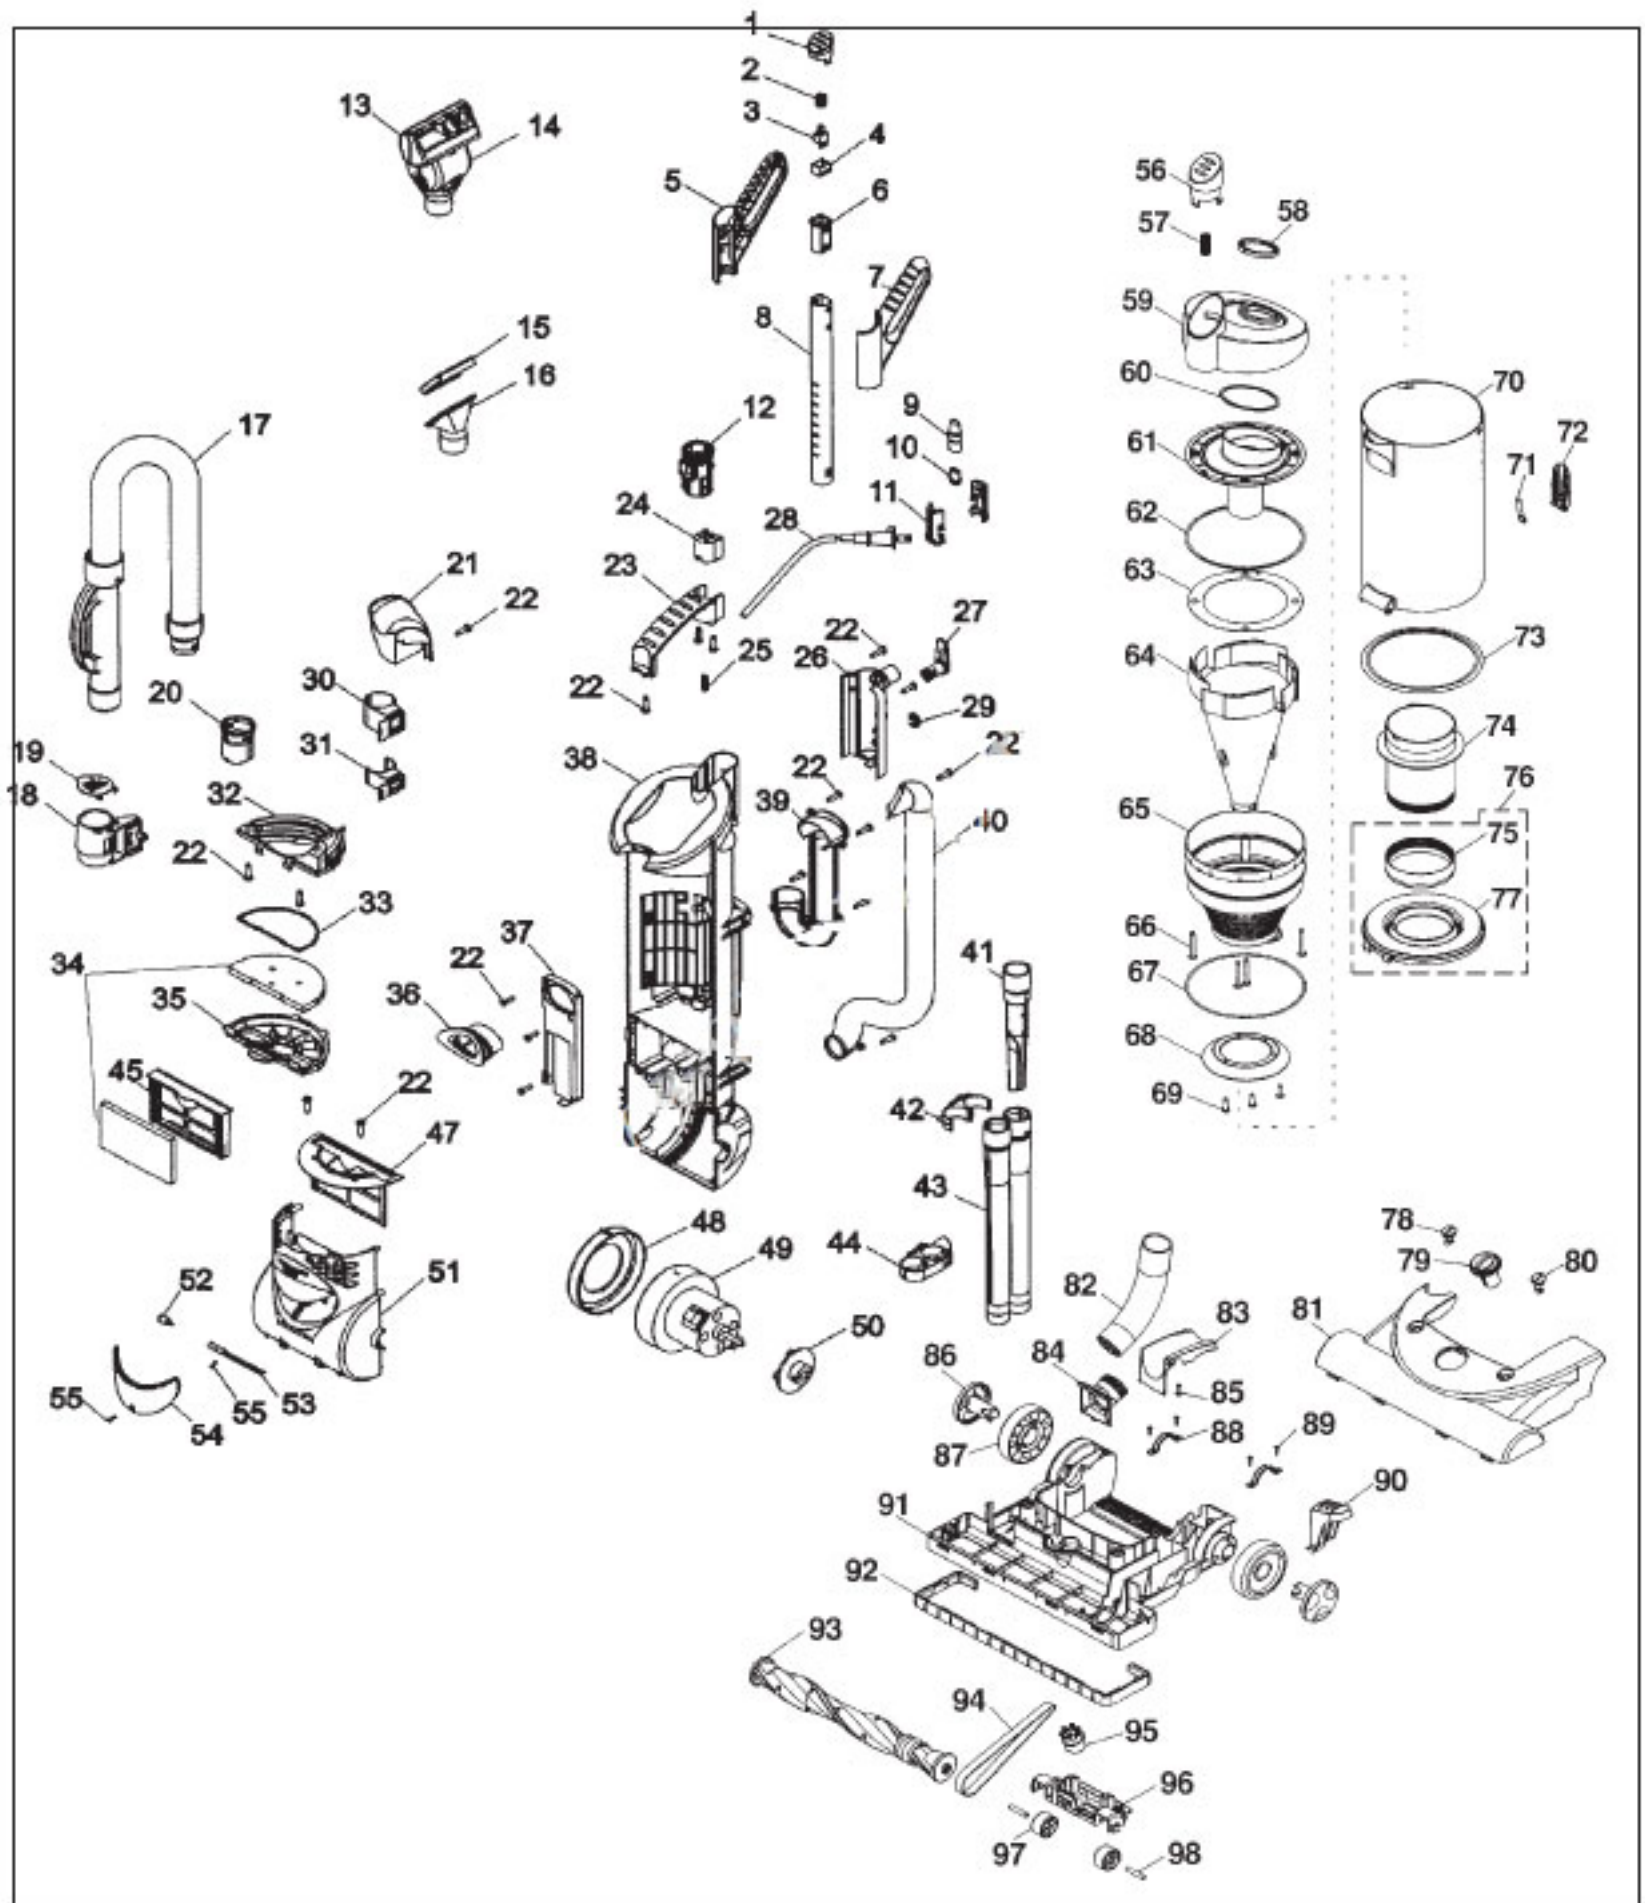

HOOVER Original

FUSION BAGLESS

Model U5180-900

Original **HOOVER**

FUSION BAGLESS

Model U5180-900

KEY	PART NO.	DESCRIPTION	KEY	PART NO.	DESCRIPTION
1	H-93001707	Switch Button	51	H-93001661	Motor Cover
2	H-93001706	Switch Spring	52	H-27313107	Bulb
3	H-93001705	Switch	53	H-93001660	Lamp Socket
4	H-93001704	Right Handle	54	H-93001659	Lens
5	H-93001699	Left Handle	55	H-93001729	Self-Tapping Screw
6	H-93001702	Switch Sleeve	56	H-93001635	Dirt Cup Release Button
7	H-93001704	Handle Right	57	H-93001656	Dirt Cup Release Spring
8	H-93001698	Telescopic Tube	58	H-93001647	Dirt Cup Outlet Seal
9	H-93001717	Female Connector	59	H-93001648	Dirt Cup Cover
10	H-93001700	Male Connector	60	H-93001649	Dirt Cup Cover Seal
11	H-93001701	Male Connector Fixing Plate	61	H-93001650	Cyclone Dust
12	H-93001697	Handle Sleeve	62	H-93001651	Seal - Duct B
13	H-93001712	Upper Housing	63	H-93001652	Seal - Duct A
14	H-49129024	Turbine Hand Tool	64	H-93001653	Cone Separator
15	H-93001716	Removable Brush	65	H-93001636	Cyclone Filter
16	H-93001715	Furniture Nozzle	66	H-93001730	Self-Tapping Screw
17	H-93001710	Hose Ass'y	67	H-93001833	5/16" Wide Seal Filter
18	H-93001657	Lower Hose Holder	67	H-93001637	1/8" Wide Seal Filter
19	H-93001658	Debris Door	68	H-93001638	Shroud
20	H-93001690	Adaptor	69	H-93001729	Self-Tapping Screw
21	H-93001711	Upper Hose Holder	70	H-93001639	Dirt Cup
22	H-93001728	Self-Tapping Screw	71	H-93001641	Dirt Cup Bottom Cover Release Spring
23	H-93001696	Carry Handle	72	H-93001640	Dirt Cup Bottom Release Button
24	H-93001708	Handle Release Button	73	H-93001642	Dirt Cup Lid Seal
25	H-93001709	Handle Release Spring	74	H-93001643	Dust Chamber
26	H-93001695	Handle Cover	75	H-93001644	Dust Chamber Seal
27	H-93001694	Cord Hook	76	H-93001645	Dirt Cup Lid & Seal Ass'y
28	H-93001718	Power Cord	77	H-93001646	Dirt Cup Lid
29	H-93001693	Power Cord Fixing Plate	78	H-93001662	Hood Retainer Left
30	H-93001692	Turbine Tool Holder	79	H-93001667	Height Adjustment Knob
31	H-93001691	Combination Brush Holder	80	H-93001668	Hood Retainer Right
32	H-93001721	Pre-Motor Filter Frame Ass'y W/Seal	81	H-93001669	Hood
32	H-93001722	Pre-Motor Filter Frame	82	H-93001654	Lower Hose
33	H-93001724	Pre-Motor Filter Frame Seal	83	H-93001665	Main Body Rear Cover
34	H-93001633	Pre-Motor & Exhaust Filter Kit	84	H-93001655	Inlet Duct
35	H-93001731	Pre-Motor Filter Frame	85	H-93001729	Self-Tapping Screw
36	H-93001720	Dirt Cup Inlet Seal	86	H-93001673	Rear Wheel Hub
37	H-93001719	Wire Cover	87	H-93001672	Rear Wheel
38	H-93001680	Dirt Cup Housing	88	H-93001663	Trunnion
39	H-93001689	Duct Cover	89	H-93001729	Self-Tapping Screw
40	H-93001688	Rear Duct	90	H-93001664	Handle Release Pedal
41	H-93001630	Crevice Tool	91	H-93001666	Main Body
42	H-93001683	Upper Holder - Tool	92	H-93001670	Furniture Guard
43	H-38634091	Extension Tube - 14"	93	H-48414017	Agitator - 15"
44	H-93001681	Lower Holder - Tube	94	H-38528040	Belt
45	H-93001725	Final Filter Frame	95	H-93001671	Height Adjustment Cam
47	H-93001727	Final Filter Frame Fixing Cover	96	H-93001674	Front Wheel Carriage
48	H-93001679	Motor Seal	97	H-93001675	Front Wheel
49	H-93001678	Motor	98	H-93001676	Front Wheel Shaft
50	H-93001677	Rear Plate			