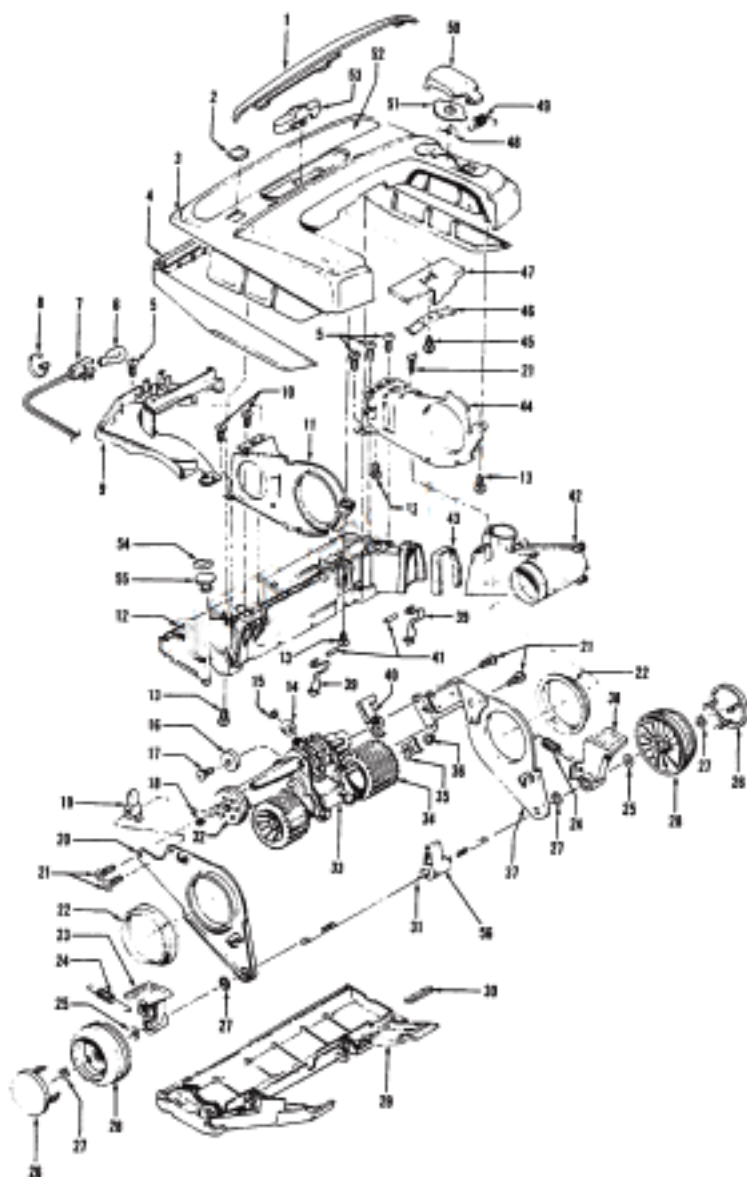

HOOVER Original

DIRT FINDER W/POWER DRIVE - Model U6331-930

POWER DRIVE – Models U6311-930, U6317-930, U6323-930, U6329-930

Original **HOOVER**

DIRT FINDER W/POWER DRIVE - Model U6331-930 POWER DRIVE - Models U6311-930, U6317-930, U6323-930, U6329-930

KEY	PART NO.	DESCRIPTION	KEY	PART NO.	DESCRIPTION
1	H-39383092	Dirt Finder Lens	31	H-32547002	Rear Axle - AY
2	H-37246005	Belt Indicator Panel - ABR (U6311-930)	32	H-38537001	Drive Pulley - AG
2	H-37246004	Belt Indicator Panel - AAY (U6317-930)	33	H-43124013	Power Drive Unit Ass'y Complete
2	H-39382008	Belt Indicator Lens - BZ (U6323-930)(U6329-930)(U6331-930)	34	H-163340	Drive Wheel Ass'y
3	H-42252362	Hood Ass'y - ABR (U6311-930)	35	H-160040	Key Lock
3	H-42252365	Hood Ass'y - AAY (U6317-930)	36	H-160014	Retaining Ring
3	H-42252367	Hood Ass'y - ??? (U6323-930)	37	H-41967004	Frame Ass'y - AG. - R.H.
3	H-42252368	Hood Ass'y - MB (U6329-930)	38	H-38452059	Handle Release Lever- AG. - R.H.
3	H-42252386	Hood Ass'y - ABM (U6331-930)	39	H-34788001	Agitator Clip (2 req'd)
4	H-36235087	Furniture Guard - ABE	40	H-38562013	Lifter - AG - R.H.
5	H-21447003	Screw - Self - Tapping - AY (4)	41	H-31522016	Pin - HE (2 req'd)
6	H-27313105	Dirt Finder Lamp	42	H-43486005	Duct Ass'y
7	H-46328002	Dirt Finder Lead Ass'y	43	H-34123003	Duct Seal
8	H-27479307	Lead Wire Tie	44	H-35476027	Agitator Housing Bracket - ABD - R.H.
9	H-36912006	Dirt Finder Bracket - AG	45	H-21447015	Screw - Self Tapping - AY
10	H-21447203	Screw - Self Tapping - AY (2)	46	H-34751002	Detent Spring
11	H-35476016	Agitator Housing Bracket - L.H.	47	H-38563018	Cam - HE
12	NLA	Agitator Housing Ass'y (U6311-930)(U6317-930), (Incl. Item 10,11)	48	H-21362006	Speed Nut
12	NLA	Agitator Housing Ass'y (U6323-930)(U6329-930)(U6331-930) (Incl. Item 10,11)	49	H-38351016	Spring - FW
13	H-21447014	Screw - Self Tapping (4)	50	H-37257191	Air Intake Door Ass'y - ABR (Incl. 48, 51) (U6311-930)
14	H-31142014	Roller	50	H-37257190	Air Intake Door Ass'y - AAY (Incl. 48, 51) (U6317-930)
15	H-163699	Retaining Ring	50	H-37257193	Air Intake Door Ass'y - ABB (Incl. 48, 51) (U6323-930)
16	H-32761003	Wheel	50	H-37257192	Air Intake Door Ass'y - MB (Incl. 48, 51) (U6329-930)
17	H-21479782	Self Tapping Screw	50	H-37257194	Air Intake Door Ass'y - ABM (Incl. Items 48, 51) (U6331-930)
18	H-160031	Nut (P.D. Unit / Pulley) (2)	51	H-38784067	Seal - AG
19	H-38562010	Lifter - L.H.	52	H-52115201	Hood Nameplate (U6311-930)
20	H-35476012	Frame - L.H. - AG	52	H-52115200	Hood Nameplate (U6317-930)
21	H-17001	Screw - Self Tapping (5)	52	H-52115202	Hood Nameplate (U6323-930) (U6329-930) (U6331-930)
22	H-32155004	Bearing (2)	53	H-38421086	Nozzle Adjustment Lever - ABE
23	H-38452071	Handle Release Lever - L.H. -AG	54	H-51619004	Belt Indicator Label (U6323-930) (U6329-930) (U6331-930)
24	H-38335014	Spring (2)	55	H-32373001	Belt Indicator - BZ (U6323-930) (U6329-930) (U6331-930)
25	H-21312772	Washer - AY (2)	56	H-38452053	Handle Release - AG
26	H-37912014	Wheel Cover - ABE (2)			
27	H-13730	Lock Ring (4)			
28	H-38522032	Rear Wheel - ABE (2)			
29	H-37245089	Bottom Plate - ABE			
30	H-34122019	Bottom Plate Duct Seal			

NLA = No Longer Available