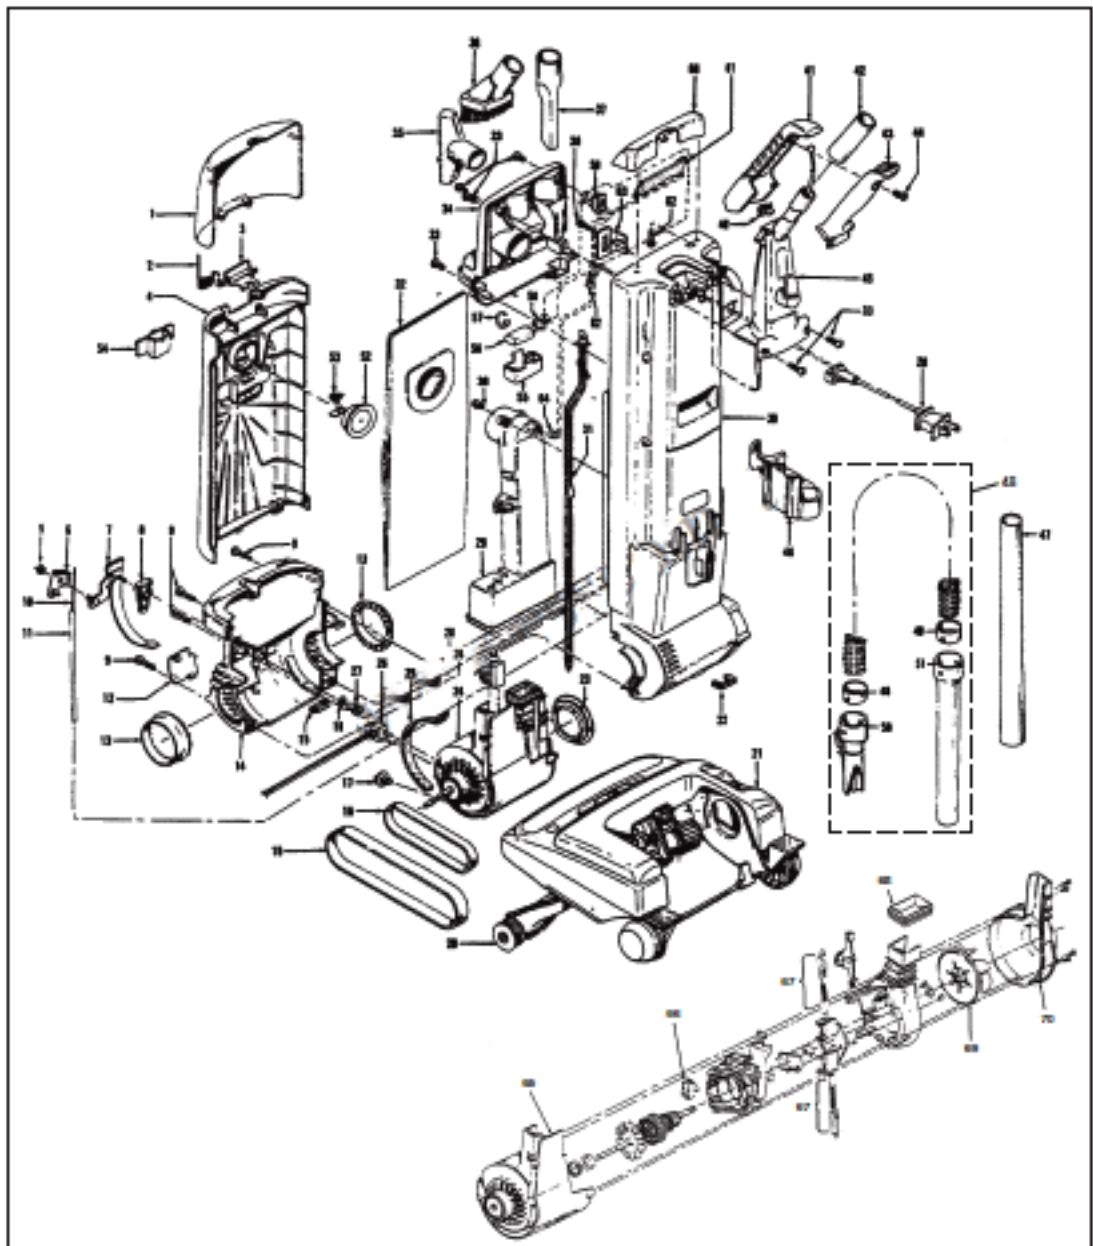

HOOVER Original

DIRT FINDER W/POWER DRIVE – Model U6331-930

POWER DRIVE – Models U6311-930, U6317-930, U6319-930, U6323-930, U6329-930

Original **HOOVER**

DIRT FINDER W/POWER DRIVE – Model U6331-930

POWER DRIVE – Models U6311-930, U6317-930, U6319-930, U6323-930, U6329-930

KEY	PART NO.	DESCRIPTION	KEY	PART NO.	DESCRIPTION
1	H-37257171	Tool Door - MN	35	H-38614036	Furniture Nozzle - ABR
2	H-38355008	Torsion Spring - FW	36	H-43414146	Dusting Brush - ABR
3	H-36151013	Latch- Bag Door - ABE	37	H-38617026	Crevice Tool - ABR
4	H-37257198	Bag Housing Door - ABR U6311-930 Incl. Item 2, 3	38	H-23149001	Tapping Screw and Washer Ass'y
4	H-37257197	Bag Housing Door - AAY U6317-930 Incl. Item 2, 3	39	H-37255023	Bag Housing - ABE (Incl. Item 46) U6331-930
4	H-37257201	Bag Housing Door - MB U6319-930 Incl. Item 1, 2, 3, 54	39	NLA	Bag Housing - ABE
4	H-37257195	Bag Housing Door - AAB U6223-930 Incl. Item 1, 2, 3, 54	40	H-36142002	Drive Control Pin - ABN
4	H-37257196	Bag Housing Door - MB U6329-930 Incl. Item 2, 3, 4, 54	41	H-39458045	Handle Grip - Upper - ABE (Incl. Item 40)
4	H-37257199	Bag Housing Door - ABM U6331-390 Incl. Items 2, 3	42	H-31754002	Handle Sleeve
5	H-21641558	Hex Nut - MX	43	H-39458010	Handle Grip - Lower Half - ABE
6	H-36131088	Cable Retainer Bracket - AY	44	H-21447041	Screw- Self Tapping
7	H-43143045	Actuator Bar Ass'y - AG	45	H-39466008	Upper Handle ABE
8	H-38511027	Pivot Bearing - AG	46	H-36433103	Lower Hose Support - ABE
9	H-21447230	Screw- Self Tapping - FW	47	H-38634077	Extension Tube - AG
10	H-43211009	Control Cable	48	H-43434096	Cleaning Tool Hose Ass'y
11	H-66661203	Control Cable Tube - AG	49	H-36116013	Hose Connector Collar - AG (2)
12	H-37196006	Actuator Access Cover - ABE	50	H-38638058	Hose Connector-AG
13	H-38511002	Bearing (2)	51	H-32286025	Hose Adapter - Long - AG
14	H-37195103	Motor Cover ABE	52	H-38793002	Bag Check Diaphragm
15	H-38781042	Motor Cover Seal	53	H-51151004	Indicator Flag - BZ U6323-930, U6329-930, U6331-930
16	H-19555	Spring Washer	54	H-35111004	Scent Tablet Drawer - AG U6319-930, U6323-930, U6329-930
17	H-23187200	Tapping Screw and Washer Ass'y	55	NLA	Battery Cover U6331-930
18	H-160147	Power Drive Belt	56	NLA	9 Volt Battery U6331-930
19	H-38528008	Agitator Belt	57	NLA	Lead Wire Tie U6331-930
20	H-48414013	Agitator Ass'y Complete	58	NLA	Battery Connector Ass'y U6331-930
21		Agitator Housing Page 184	59	H-28218045	Switch U6331-930
22	H-38781041	Bag Housing Seal	60	H-37943020	Housing - ABE U6331-930
23	H-38784012	Fan Chamber Seal - AG	61	H-46851026	Printed Circuit Board Ass'y U6331-930
24	H-43576102	Motor Ass'y Complete	62	H-21447217	Screw U6331-930
25	H-34123043	Motor End Cap Seal	63	H-34663004	Switch Bracket U6331-930
26	H-46328002	Dirt Finder Lead Ass'y	64	H-47823001	Microphone Connector Ass'y U6331-930
27	H-33423007	Nut Special	65	H-37194027	Motor End Cap - ABE
28	H-46388024	Attachment Cord - AG - 35 Ft.	66	H-28218043	Switch Assembly - AAP
29	H-38656029	Dirt Duct	67	H-41311011	Brush Holder Assembly (2 req'd)
30	H-21447003	Screw- Self Tapping - AY	68	H-38793020	Duct Seal - AG
31	H-38458039	Switch Rod - Lower	69	H-38755030	Fan - HE
32	H-4010075Z	Paper Bag	70	H-38736019	Fan Chamber - ABE
33	H-21447072	Screw Self Tapping (6)			
34	H-36433106	Tool Holder-ABE U6331-930			
34	H-36933097	Tool Holder			

ITEMS NOT ILLUSTRATED

H-57363002 Air Freshener Tablet