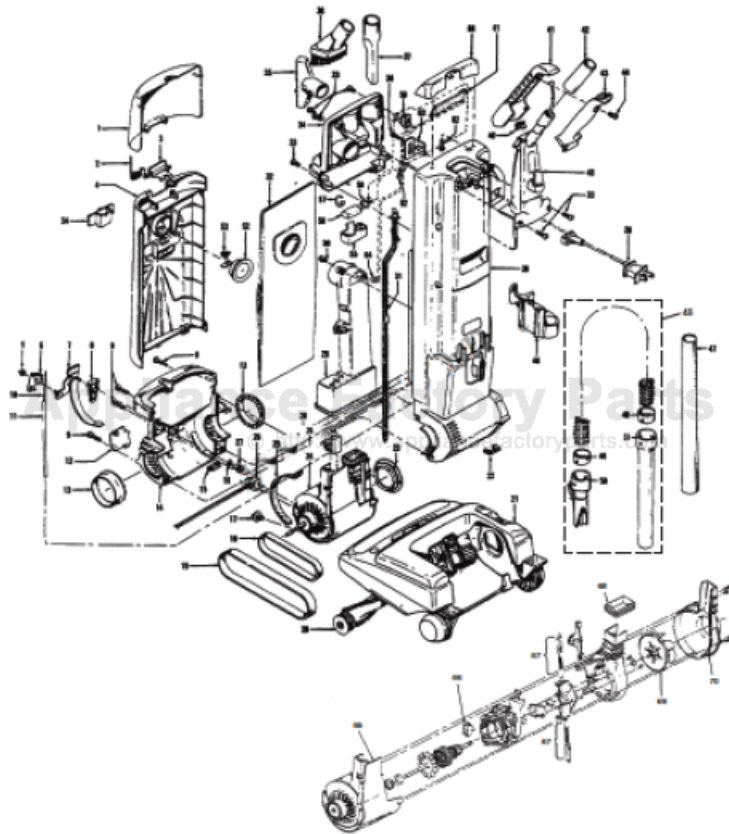

[Find Your HOOVER Vacuum Cleaner Parts - Select From 1456 Models](#)

----- Manual continues below part list -----