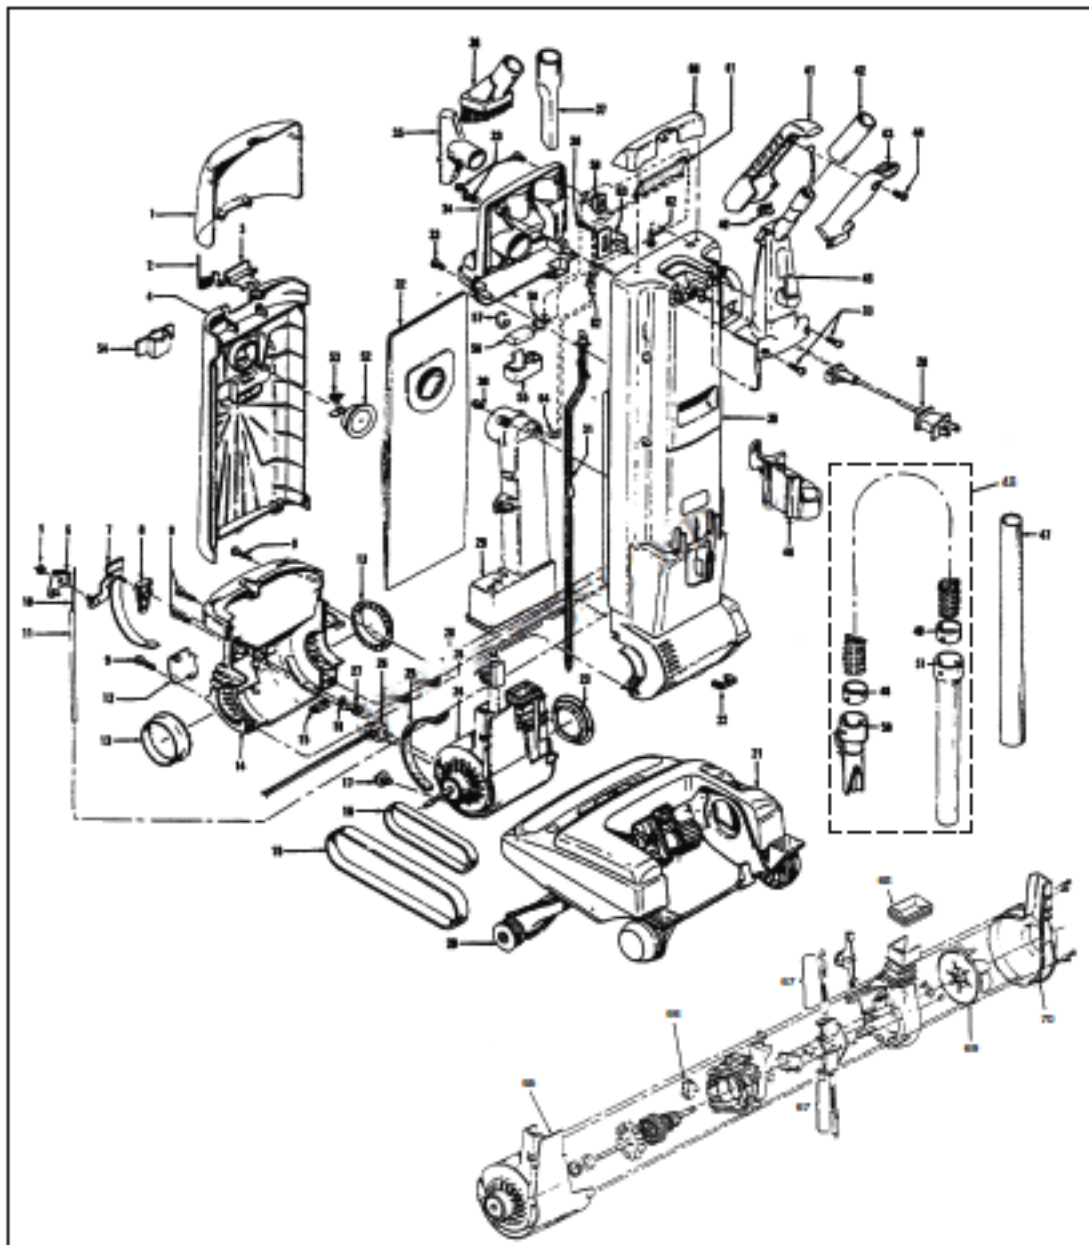

HOOVER Original

DIRT FINDER W/POWER DRIVE – Model U6331-930

POWER DRIVE – Models U6311-930, U6317-930, U6319-930, U6323-930, U6329-930

Original **HOOVER**

DIRT FINDER W/POWER DRIVE – Model U6331-930

POWER DRIVE – Models U6311-930, U6317-930, U6319-930, U6323-930, U6329-930

KEY	PART NO.	DESCRIPTION	KEY	PART NO.	DESCRIPTION
1	H-37257171	Tool Door - MN	35	H-38614036	Furniture Nozzle - ABR
2	H-38355008	Torsion Spring - FW	36	H-43414146	Dusting Brush -ABR
3	H-36151013	Latch- Bag Door - ABE	37	H-38617026	Crevise Tool - ABR
4	H-37257198	Bag Housing Door - ABR U6311-930 Incl. Item 2, 3	38	H-23149001	Tapping Screw and Washer Ass'y
4	H-37257197	Bag Housing Door - AAY U6317-930 Incl. Item 2, 3	39	H-37255023	Bag Housing - ABE (Incl. Item 46) U6331-930
4	H-37257201	Bag Housing Door - MB U6319-930 Incl. Item 1, 2, 3, 54	39	NLA	Bag Housing - ABE
4	H-37257195	Bag Housing Door - AAB U6223-930 Incl. Item 1, 2, 3, 54	40	H-36142002	Drive Control Pin - ABN
4	H-37257196	Bag Housing Door - MB U6329-930 Incl. Item 2, 3, 4, 54	41	H-39458045	Handle Grip - Upper - ABE (Incl. Item 40)
4	H-37257199	Bag Housing Door - ABM U6331-390 Incl. Items 2, 3	42	H-31754002	Handle Sleeve
5	H-21641558	Hex Nut - MX	43	H-39458010	Handle Grip - Lower Half - ABE
6	H-36131088	Cable Retainer Bracket - AY	44	H-21447041	Screw- Self Tapping
7	H-43143045	Actuator Bar Ass'y - AG	45	H-39466008	Upper Handle ABE
8	H-38511027	Pivot Bearing - AG	46	H-36433103	Lower Hose Support - ABE
9	H-21447230	Screw- Self Tapping - FW	47	H-38634077	Extension Tube - AG
10	H-43211009	Control Cable	48	H-43434096	Cleaning Tool Hose Ass'y
11	H-66661203	Control Cable Tube - AG	49	H-36116013	Hose Connector Collar - AG (2)
12	H-37196006	Actuator Access Cover - ABE	50	H-38638058	Hose Connector-AG
13	H-38511002	Bearing (2)	51	H-32286025	Hose Adapter - Long - AG
14	H-37195103	Motor Cover ABE	52	H-38793002	Bag Check Diaphragm
15	H-38781042	Motor Cover Seal	53	H-51151004	Indicator Flag - BZ U6323-930, U6329-930, U6331-930
16	H-19555	Spring Washer	54	H-35111004	Scent Tablet Drawer - AG U6319-930, U6323-930, U6329-930
17	H-23187200	Tapping Screw and Washer Ass'y	55	NLA	Battery Cover U6331-930
18	H-160147	Power Drive Belt	56	NLA	9 Volt Battery U6331-930
19	H-38528008	Agitator Belt	57	NLA	Lead Wire Tie U6331-930
20	H-48414013	Agitator Ass'y Complete	58	NLA	Battery Connector Ass'y U6331-930
21		Agitator Housing Page 184	59	H-28218045	Switch U6331-930
22	H-38781041	Bag Housing Seal	60	H-37943020	Housing - ABE U6331-930
23	H-38784012	Fan Chamber Seal - AG	61	H-46851026	Printed Circuit Board Ass'y U6331-930
24	H-43576102	Motor Ass'y Complete	62	H-21447217	Screw U6331-930
25	H-34123043	Motor End Cap Seal	63	H-34663004	Switch Bracket U6331-930
26	H-46328002	Dirt Finder Lead Ass'y	64	H-47823001	Microphone Connector Ass'y U6331-930
27	H-33423007	Nut Special	65	H-37194027	Motor End Cap - ABE
28	H-46388024	Attachment Cord - AG - 35 Ft.	66	H-28218043	Switch Assembly - AAP
29	H-38656029	Dirt Duct	67	H-41311011	Brush Holder Assembly (2 req'd)
30	H-21447003	Screw- Self Tapping - AY	68	H-38793020	Duct Seal - AG
31	H-38458039	Switch Rod - Lower	69	H-38755030	Fan -HE
32	H-40100752	Paper Bag	70	H-38736019	Fan Chamber -ABE
33	H-21447072	Screw Self Tapping (6)			
34	H-36433106	Tool Holder-ABE U6331-930			
34	H-36933097	Tool Holder			

ITEMS NOT ILLUSTRATED

H-57363002 Air Freshener Tablet