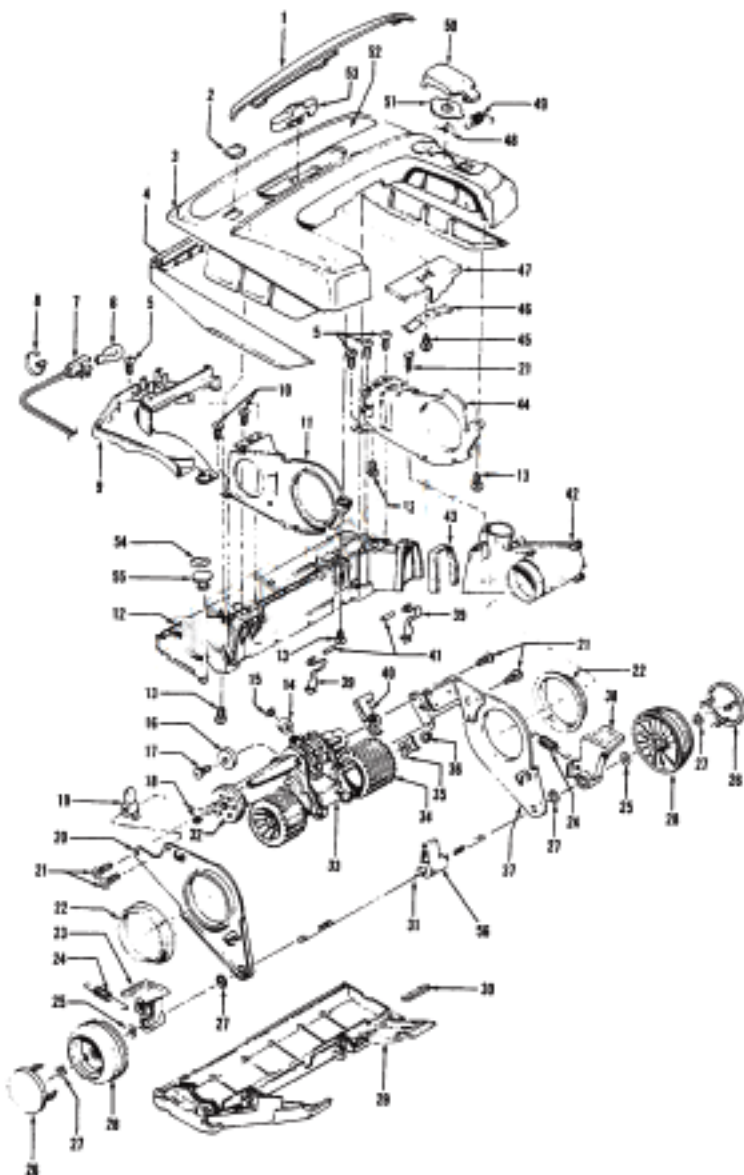

HOOVER Original

DIRT FINDER W/POWER DRIVE - Model U6331-930

POWER DRIVE – Models U6311-930, U6317-930, U6323-930, U6329-930

Original **HOOVER**

DIRT FINDER W/POWER DRIVE - Model U6331-930 POWER DRIVE - Models U6311-930, U6317-930, U6323-930, U6329-930

KEY	PART NO.	DESCRIPTION	KEY	PART NO.	DESCRIPTION
1	H-39383092	Dirt Finder Lens	31	H-32547002	Rear Axle - AY
2	H-37246005	Belt Indicator Panel - ABR (U6311-930)	32	H-38537001	Drive Pulley - AG
2	H-37246004	Belt Indicator Panel - AAY (U6317-930)	33	H-43124013	Power Drive Unit Ass'y Complete
2	H-39382008	Belt Indicator Lens - BZ (U6323-930)(U6329-930)(U6331-930)	34	H-163340	Drive Wheel Ass'y
3	H-42252362	Hood Ass'y - ABR (U6311-930)	35	H-160040	Key Lock
3	H-42252365	Hood Ass'y - AAY (U6317-930)	36	H-160014	Retaining Ring
3	H-42252367	Hood Ass'y - ??? (U6323-930)	37	H-41967004	Frame Ass'y - AG. - R.H.
3	H-42252368	Hood Ass'y - MB (U6329-930)	38	H-38452059	Handle Release Lever- AG. - R.H.
3	H-42252386	Hood Ass'y - ABM (U6331-930)	39	H-34788001	Agitator Clip (2 req'd)
4	H-36235087	Furniture Guard - ABE	40	H-38562013	Lifter - AG - R.H.
5	H-21447003	Screw - Self - Tapping - AY (4)	41	H-31522016	Pin - HE (2 req'd)
6	H-27313105	Dirt Finder Lamp	42	H-43486005	Duct Ass'y
7	H-46328002	Dirt Finder Lead Ass'y	43	H-34123003	Duct Seal
8	H-27479307	Lead Wire Tie	44	H-35476027	Agitator Housing Bracket - ABD - R.H.
9	H-36912006	Dirt Finder Bracket - AG	45	H-21447015	Screw - Self Tapping - AY
10	H-21447203	Screw - Self Tapping - AY (2)	46	H-34751002	Detent Spring
11	H-35476016	Agitator Housing Bracket - L.H.	47	H-38563018	Cam - HE
12	NLA	Agitator Housing Ass'y (U6311-930)(U6317-930), (Incl. Item 10,11)	48	H-21362006	Speed Nut
12	NLA	Agitator Housing Ass'y (U6323-930)(U6329-930)(U6331-930) (Incl. Item 10,11)	49	H-38351016	Spring - FW
13	H-21447014	Screw - Self Tapping (4)	50	H-37257191	Air Intake Door Ass'y - ABR (Incl. 48, 51) (U6311-930)
14	H-31142014	Roller	50	H-37257190	Air Intake Door Ass'y - AAY (Incl. 48, 51) (U6317-930)
15	H-163699	Retaining Ring	50	H-37257193	Air Intake Door Ass'y - ABB (Incl. 48, 51) (U6323-930)
16	H-32761003	Wheel	50	H-37257192	Air Intake Door Ass'y - MB (Incl. 48, 51) (U6329-930)
17	H-21479782	Self Tapping Screw	50	H-37257194	Air Intake Door Ass'y - ABM (Incl. Items 48, 51) (U6331-930)
18	H-160031	Nut (P.D. Unit / Pulley) (2)	51	H-38784067	Seal - AG
19	H-38562010	Lifter - L.H.	52	H-52115201	Hood Nameplate (U6311-930)
20	H-35476012	Frame - L.H. - AG	52	H-52115200	Hood Nameplate (U6317-930)
21	H-17001	Screw - Self Tapping (5)	52	H-52115202	Hood Nameplate (U6323-930) (U6329-930) (U6331-930)
22	H-32155004	Bearing (2)	53	H-38421086	Nozzle Adjustment Lever - ABE
23	H-38452071	Handle Release Lever - L.H. -AG	54	H-51619004	Belt Indicator Label (U6323-930) (U6329-930) (U6331-930)
24	H-38335014	Spring (2)	55	H-32373001	Belt Indicator - BZ (U6323-930) (U6329-930) (U6331-930)
25	H-21312772	Washer - AY (2)	56	H-38452053	Handle Release - AG
26	H-37912014	Wheel Cover - ABE (2)			
27	H-13730	Lock Ring (4)			
28	H-38522032	Rear Wheel - ABE (2)			
29	H-37245089	Bottom Plate - ABE			
30	H-34122019	Bottom Plate Duct Seal			

NLA = No Longer Available